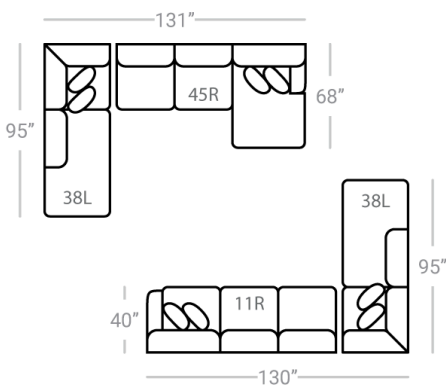

Body 1: All Body Fabric – Contrast 1: Both Sides of Pillows – Contrast 2: Both Sides of Pillows

Sofa Height :39" Seat Height: 22" Seat Depth: 24" Arm Height: 24"

S O F A

01 - Sofa
L: 99" x D: 40"

02 - Loveseat
L: 73" x D: 40"

31 - Armless Loveseat
L: 55" x D: 40"

38R - 1 Arm Oversized Chaise*
L: 40" x D: 95"

95L - LSF Tux Loveseat*
L: 74" x D: 40"

S E C T I O N A L S

17 - Corner Chair
L: 40" x D: 40"

18 - Armless Chair
L: 26" x D: 40"

21L - 1 Arm Chaise*
L: 42" x D: 68"

24L - 1 Arm Chair*
L: 42" x D: 68"

41 - Corner Wedge
L: 49" x D: 49"

75R - LSF 1 Arm Angled Cuddler*
L: 68" x D: 68"

O T T O S

06 - Lg Otto.
L: 39" x D: 27"

13 - Sm. Sq. Otto.
36 - Sm. Sq. Stor. Otto.
L: 31" x D: 31"

29 - Sq. Cocktail Otto.
L: 39" x D: 39"

35 - Sq. Storage Otto.
L: 37" x D: 37"

46 - Lg. Sq. Cktl. Otto.
L: 45" x D: 45"

* Available in both Left and Right configurations

CONFIGURATIONS

Dimensions are approximate and subject to change.