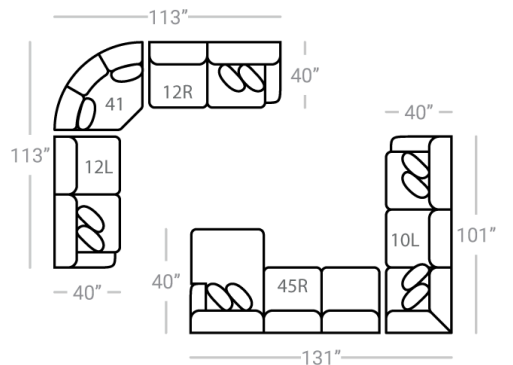

Body 1: All Body Fabric – Contrast 1: Both Sides of Pillows – Contrast 2: Both Sides of Pillows

Sofa Height :39" Seat Height: 22" Seat Depth: 24" Arm Height: 24"

S O F A

01 - Sofa
L: 99" x D: 40"

02 - Loveseat
L: 73" x D: 40"

21L - 1 Arm Chaise*
L: 42" x D: 68"

24L - 1 Arm Chair*
L: 42" x D: 68"

41 - Corner Wedge
L: 49" x D: 49"

75R - LSF 1 Arm Angled Cuddler*
L: 68" x D: 68"

O T T O S

06 - Lg Otto.
L: 39" x D: 27"

13 - Sm. Sq. Otto.
36 - Sm. Sq. Stor. Otto.
L: 31" x D: 31"

29 - Sq. Cocktail Otto.
L: 39" x D: 39"

35 - Sq. Storage Otto.
L: 37" x D: 37"

46 - Lg. Sq. Cktl. Otto.
L: 45" x D: 45"

* Available in both Left and Right configurations

CONFIGURATIONS

Dimensions are approximate and subject to change.