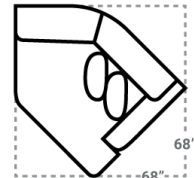

Body 1: All Body Fabric – Contrast 1: Both Sides of Pillows – Contrast 2: Both Sides of Pillows

Sofa Height :39" Seat Height: 22" Seat Depth: 24" Arm Height: 24"

S O F A

01 - Sofa
L: 99" x D: 40"

02 - Loveseat
L: 73" x D: 40"

31 - Armless Loveseat
L: 55" x D: 40"

38R - 1 Arm Oversized Chaise*
L: 40" x D: 95"

95L - LSF Tux Loveseat*
L: 74" x D: 40"

S E C T I O N A L S

17 - Corner Chair
L: 40" x D: 40"

18 - Armless Chair
L: 26" x D: 40"

21L - 1 Arm Chaise*
L: 42" x D: 68"

24L - 1 Arm Chair*
L: 42" x D: 68"

41 - Corner Wedge
L: 49" x D: 49"

75R - LSF 1 Arm Angled Cuddler*
L: 68" x D: 68"

O T T O S

06 - Lg Otto.
L: 39" x D: 27"

13 - Sm. Sq. Otto.
36 - Sm. Sq. Stor. Otto.
L: 31" x D: 31"

29 - Sq. Cocktail Otto.
L: 39" x D: 39"

35 - Sq. Storage Otto.
L: 37" x D: 37"

46 - Lg. Sq. Cktl. Otto.
L: 45" x D: 45"

* Available in both Left and Right configurations

CONFIGURATIONS

Dimensions are approximate and subject to change.