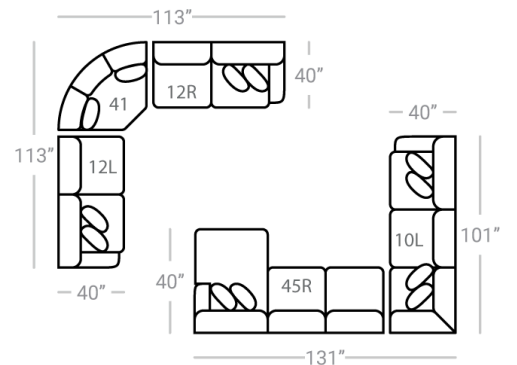

Body 1: All Body Fabric – Contrast 1: Both Sides of Pillows – Contrast 2: Both Sides of Pillows

Sofa Height :39" Seat Height: 22" Seat Depth: 24" Arm Height: 24"

S O F A

01 - Sofa
L: 99" x D: 40"

02 - Loveseat
L: 73" x D: 40"

21L - 1 Arm Chaise*
L: 42" x D: 68"

24L - 1 Arm Chair*
L: 42" x D: 68"

41 - Corner Wedge
L: 49" x D: 49"

75R - LSF 1 Arm Angled Cuddler*
L: 68" x D: 68"

O T T O S

06 - Lg Otto.
L: 39" x D: 27"

13 - Sm. Sq. Otto.
36 - Sm. Sq. Stor. Otto.
L: 31" x D: 31"

29 - Sq. Cocktail Otto.
L: 39" x D: 39"

35 - Sq. Storage Otto.
L: 37" x D: 37"

46 - Lg. Sq. Cktl. Otto.
L: 45" x D: 45"

* Available in both Left and Right configurations

CONFIGURATIONS

Dimensions are approximate and subject to change.