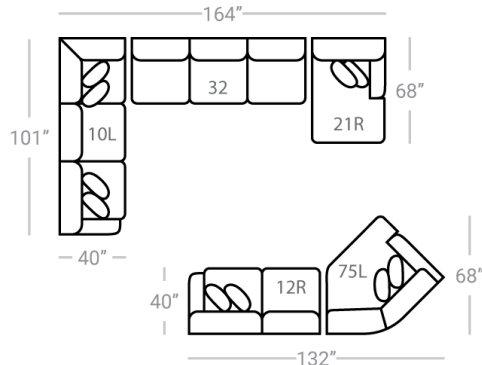

Body 1: All Body Fabric – Contrast 1: Both Sides of Pillows – Contrast 2: Both Sides of Pillows

Sofa Height :39" Seat Height: 22" Seat Depth: 24" Arm Height: 24"

S O F A

01 - Sofa
L: 99" x D: 40"

02 - Loveseat
L: 73" x D: 40"

31 - Armless Loveseat
L: 55" x D: 40"

38R - 1 Arm Oversized Chaise*
L: 40" x D: 95"

95L - LSF Tux Loveseat*
L: 74" x D: 40"

S E C T I O N A L S

17 - Corner Chair
L: 40" x D: 40"

18 - Armless Chair
L: 26" x D: 40"

21L - 1 Arm Chaise*
L: 42" x D: 68"

24L - 1 Arm Chair*
L: 42" x D: 68"

41 - Corner Wedge
L: 49" x D: 49"

75R - LSF 1 Arm Angled Cuddler*
L: 68" x D: 68"

O T T O S

06 - Lg Otto.
L: 39" x D: 27"

13 - Sm. Sq. Otto.
36 - Sm. Sq. Stor. Otto.
L: 31" x D: 31"

29 - Sq. Cocktail Otto.
L: 39" x D: 39"

35 - Sq. Storage Otto.
L: 37" x D: 37"

46 - Lg. Sq. Cktl. Otto.
L: 45" x D: 45"

* Available in both Left and Right configurations

CONFIGURATIONS

Dimensions are approximate and subject to change.