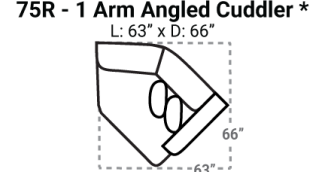

622 think LOCAL

www.stantonsofas.com

Body 1: All Body Fabric – Contrast 1 : Both Sides of Pillows Including Welt Contrast 2 : Both Sides of Pillows Including Welt

PIECES

Sofa Height : 36" Seat Height: 19" Seat Depth: 22" Arm Height: 26"

SOFAS

SECTIONALS

OTTOS

* Available in both Left and Right configurations

** Exclusions may apply

CONFIGURATIONS

Dimensions are approximate and subject to change.

Printed: 4/19/2026