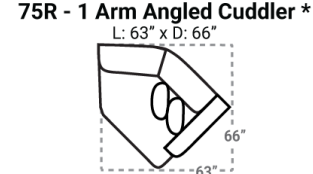

622 think LOCAL

www.stantonsofas.com

Body 1: All Body Fabric – Contrast 1 : Both Sides of Pillows Including Welt Contrast 2 : Both Sides of Pillows Including Welt

PIECES

Sofa Height : 36" Seat Height: 19" Seat Depth: 22" Arm Height: 26"

OTTOS

\* Available in both Left and Right configurations

\*\* Exclusions may apply

CONFIGURATIONS

Dimensions are approximate and subject to change.

Printed: 9/16/2024