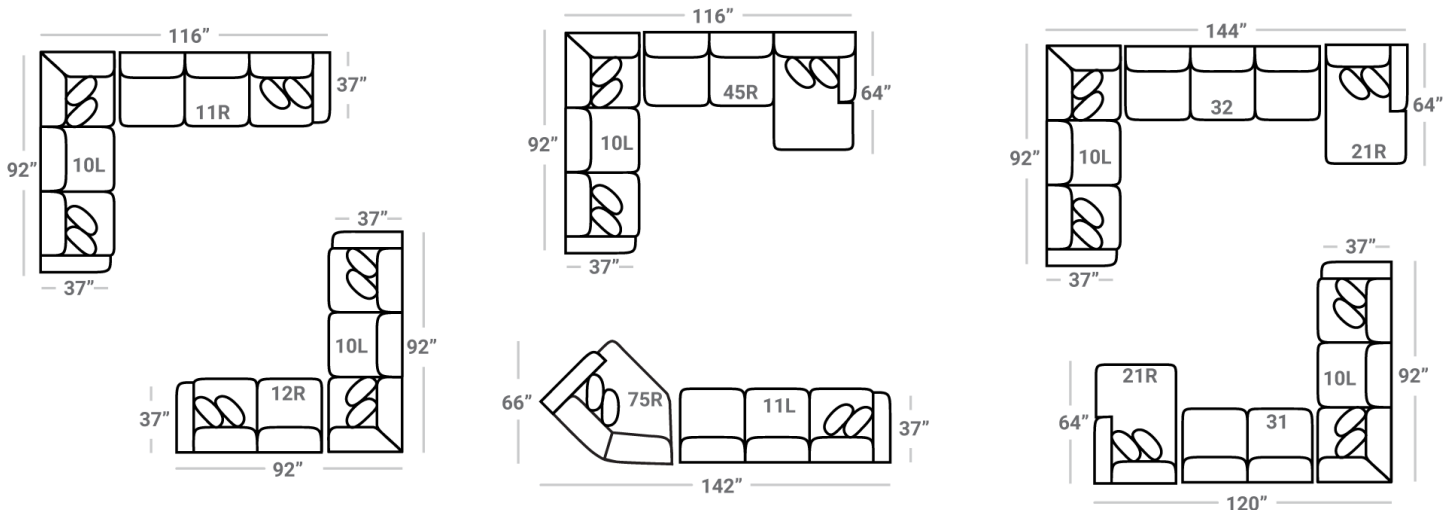

622 think LOCAL

www.stantonsofas.com

Body 1: All Body Fabric – Contrast 1 : Both Sides of Pillows Including Welt Contrast 2 : Both Sides of Pillows Including Welt

PIECES

Sofa Height : 36" Seat Height: 19" Seat Depth: 22" Arm Height: 26"

SOFAS

\*\*Sofa Chaise cushions are reversible and can be moved with the ottoman to the opposite side

SECTIONALS

\*\*Sectional Chaise cushions are reversible and can be moved with the ottoman to other sectional pieces with arms

OTTOS

\* Available in both Left and Right configurations

\*\* Exclusions may apply

CONFIGURATIONS

Dimensions are approximate and subject to change.

Printed: 9/16/2024