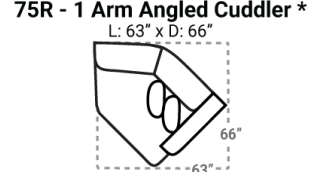

622 think LOCAL

www.stantonsofas.com

Body 1: All Body Fabric – Contrast 1 : Both Sides of Pillows Including Welt Contrast 2 : Both Sides of Pillows Including Welt

PIECES

Sofa Height : 36" Seat Height: 19" Seat Depth: 22" Arm Height: 26"

SOFAS

SECTIONALS

OTTOS

* Available in both Left and Right configurations

** Exclusions may apply

CONFIGURATIONS

Dimensions are approximate and subject to change.

Printed: 6/10/2026