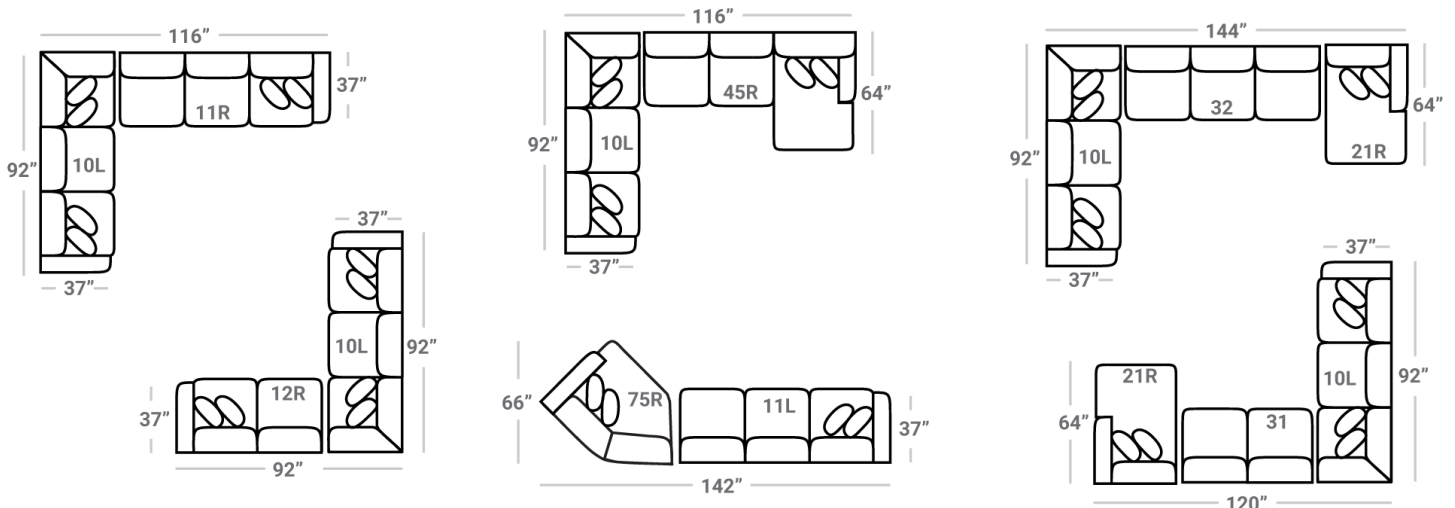

622 think LOCAL

www.stantonsofas.com

Body 1: All Body Fabric – Contrast 1 : Both Sides of Pillows Including Welt Contrast 2 : Both Sides of Pillows Including Welt

PIECES

Sofa Height : 36" Seat Height: 19" Seat Depth: 22" Arm Height: 26"

SOFAS

SECTIONALS

OTTOS

* Available in both Left and Right configurations

** Exclusions may apply

CONFIGURATIONS

Dimensions are approximate and subject to change.

Printed: 4/19/2026