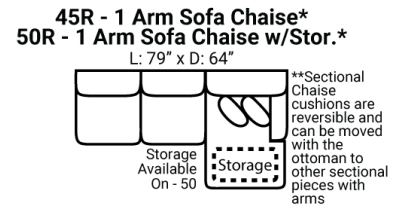

622 think LOCAL

www.stantonsofas.com

Body 1: All Body Fabric – Contrast 1 : Both Sides of Pillows Including Welt Contrast 2 : Both Sides of Pillows Including Welt

PIECES

Sofa Height : 36" Seat Height: 19" Seat Depth: 22" Arm Height: 26"

SOFAS

SECTIONALS

OTTOS

* Available in both Left and Right configurations

** Exclusions may apply

CONFIGURATIONS

Dimensions are approximate and subject to change.

Printed: 4/19/2026