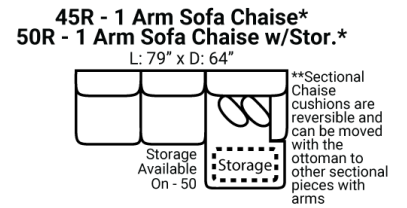

622 think LOCAL

www.stantonsofas.com

Body 1: All Body Fabric – Contrast 1 : Both Sides of Pillows Including Welt Contrast 2 : Both Sides of Pillows Including Welt

PIECES

Sofa Height : 36" Seat Height: 19" Seat Depth: 22" Arm Height: 26"

SOFAS

SECTIONALS

OTTOS

* Available in both Left and Right configurations

** Exclusions may apply

CONFIGURATIONS

Dimensions are approximate and subject to change.

Printed: 6/10/2026