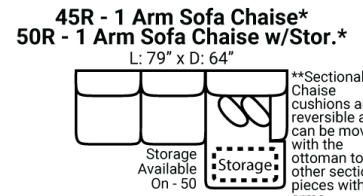

**Sectional Chaise cushions are reversible and can be moved with the ottoman to other sectional pieces with arms