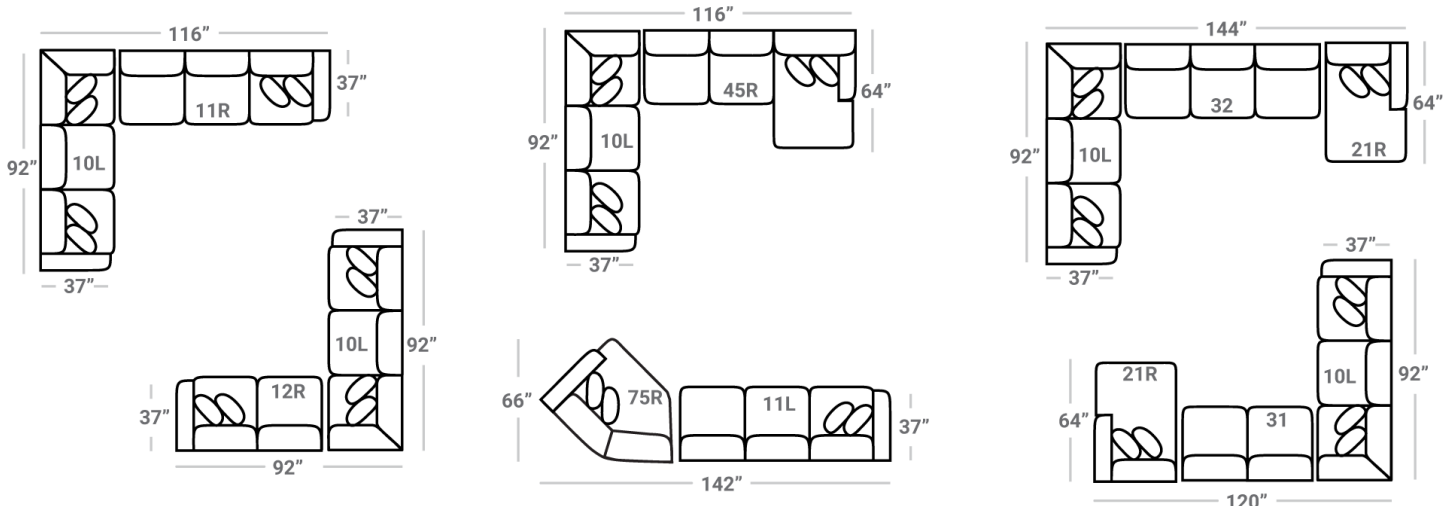

622 think LOCAL

www.stantonsofas.com

Body 1: All Body Fabric – Contrast 1 : Both Sides of Pillows Including Welt Contrast 2 : Both Sides of Pillows Including Welt

PIECES

Sofa Height : 36" Seat Height: 19" Seat Depth: 22" Arm Height: 26"

SOFAS

SECTIONALS

OTTOS

* Available in both Left and Right configurations

** Exclusions may apply

CONFIGURATIONS

Dimensions are approximate and subject to change.

Printed: 6/10/2026