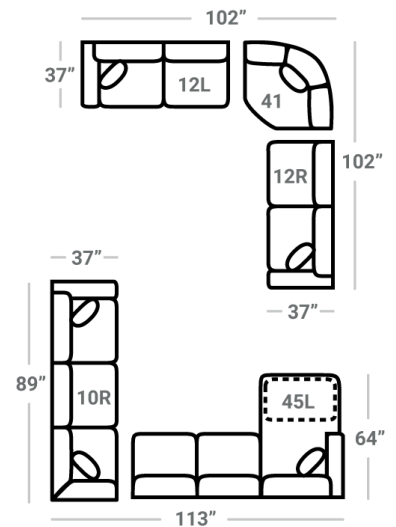

Storage Available On - 97 Storage

SECTIONALS

10L - Tux Sofa \*  
L: 89" x D: 37"

11L - 1 Arm Sofa \*  
L: 76" x D: 37"

45R - 1 Arm Sofa Chaise \*  
50R - 1 Arm Sofa Chaise w/ Storage\*  
L: 76" x D: 64"

Sectional Chaise cushions are reversible and can be moved with the ottoman to other sectional pieces with arms

95L - Tux Loveseat \*  
L: 65" x D: 37"

12L - 1 Arm Loveseat \*  
L: 53" x D: 37"

23 - Armless Loveseat  
L: 61" x D: 37"

OTTOMOS

17 - Corner Chair  
L: 37" x D: 37"

24L - 1 Arm Chair \*  
L: 28" x D: 37"

18 - Armless Chair  
L: 24" x D: 37"

41 - Corner Wedge  
L: 49" x D: 49"

21R - 1 Arm Chaise \*  
L: 33" x D: 64"

75R - 1 Arm Angled Cuddler \*  
L: 61" x D: 65"

29 - Cocktail Otto.  
L: 39" x D: 39"

35 - Storage Otto.  
L: 37" x D: 37"

43 - Rect. Otto.  
47 - Rect. Storage Otto.  
L: 50" x D: 28"

04 - Ottoman  
L: 30" x D: 20"

\* Available in both Left and Right configurations

CONFIGURATIONS

Dimensions are approximate and subject to change.

Printed: 4/17/2026