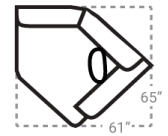

Storage Available On - 97 Storage

SECTIONALS

10L - Tux Sofa \*  
L: 89" x D: 37"

11L - 1 Arm Sofa \*  
L: 76" x D: 37"

45R - 1 Arm Sofa Chaise \*  
50R - 1 Arm Sofa Chaise w/ Storage\*  
L: 76" x D: 64"

Sectional Chaise cushions are reversible and can be moved with the ottoman to other sectional pieces with arms

95L - Tux Loveseat \*  
L: 65" x D: 37"

12L - 1 Arm Loveseat \*  
L: 53" x D: 37"

23 - Armless Loveseat  
L: 61" x D: 37"

OTTOMOS

17 - Corner Chair  
L: 37" x D: 37"

24L - 1 Arm Chair \*  
L: 28" x D: 37"

18 - Armless Chair  
L: 24" x D: 37"

41 - Corner Wedge  
L: 49" x D: 49"

21R - 1 Arm Chaise \*  
L: 33" x D: 64"

75R - 1 Arm Angled Cuddler \*  
L: 61" x D: 65"

29 - Cocktail Otto.  
L: 39" x D: 39"

35 - Storage Otto.  
L: 37" x D: 37"

43 - Rect. Otto.  
47 - Rect. Storage Otto.  
L: 50" x D: 28"

04 - Ottoman  
L: 30" x D: 20"

\* Available in both Left and Right configurations

CONFIGURATIONS

Dimensions are approximate and subject to change.

Printed: 4/17/2026