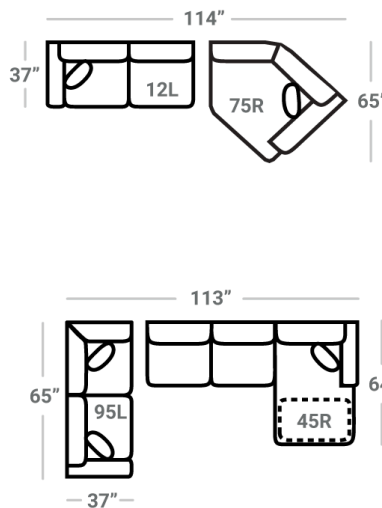

621

Body 1: All Body Fabric – Contrast 1 : Both Sides of Pillows Including Welt

PIECES

Sofa Height: 37 Seat Height: 22 Seat Depth: 21 Arm Height: 25

SOFAS

01 - Sofa  
L: 81" x D: 37"

02 - Loveseat  
L: 57" x D: 37"

95L - Tux Loveseat \*  
L: 65" x D: 37"

12L - 1 Arm Loveseat \*  
L: 53" x D: 37"

23 - Armless Loveseat  
L: 61" x D: 37"

OTTOMOS

17 - Corner Chair  
L: 37" x D: 37"

24L - 1 Arm Chair \*  
L: 28" x D: 37"

18 - Armless Chair  
L: 24" x D: 37"

41 - Corner Wedge  
L: 49" x D: 49"

21R - 1 Arm Chaise \*  
L: 33" x D: 64"

75R - 1 Arm Angled Cuddler \*  
L: 61" x D: 65"

29 - Cocktail Otto.  
L: 39" x D: 39"

35 - Storage Otto.  
L: 37" x D: 37"

43 - Rect. Otto.  
47 - Rect. Storage Otto.  
L: 50" x D: 28"

04 - Ottoman  
L: 30" x D: 20"

\* Available in both Left and Right configurations

CONFIGURATIONS

Dimensions are approximate and subject to change.

Printed: 4/17/2026