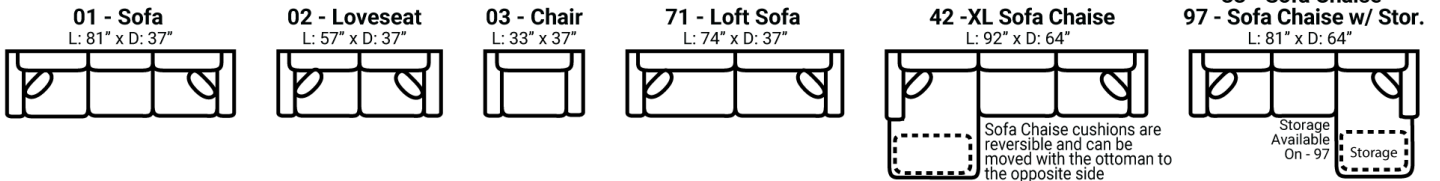

621

Body 1: All Body Fabric – Contrast 1 : Both Sides of Pillows Including Welt

PIECES

Sofa Height: 37 Seat Height: 22 Seat Depth: 21 Arm Height: 25

SOFAS

SECTIONALS

OTTOMOS

* Available in both Left and Right configurations

CONFIGURATIONS

Dimensions are approximate and subject to change.

Printed: 5/16/2026