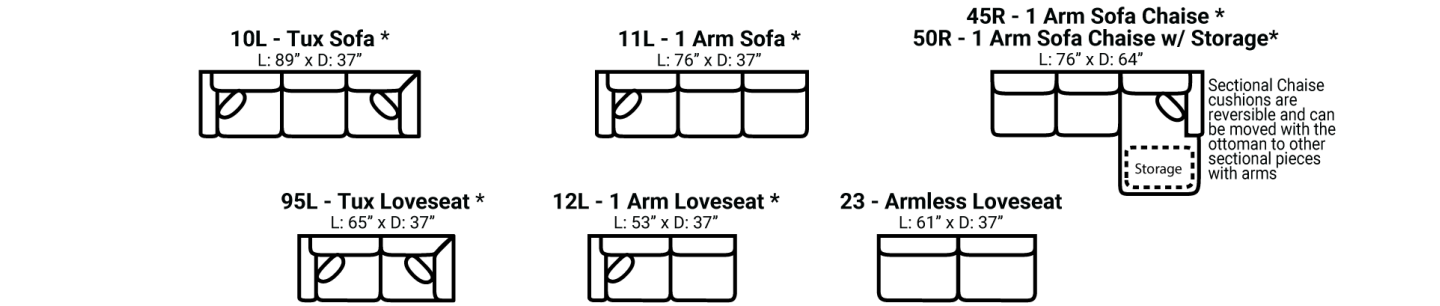

621

Body 1: All Body Fabric – Contrast 1 : Both Sides of Pillows Including Welt

PIECES

Sofa Height: 37 Seat Height: 22 Seat Depth: 21 Arm Height: 25

SOFAS

SECTIONALS

OTTOMOS

* Available in both Left and Right configurations

CONFIGURATIONS

Dimensions are approximate and subject to change.

Printed: 5/16/2026