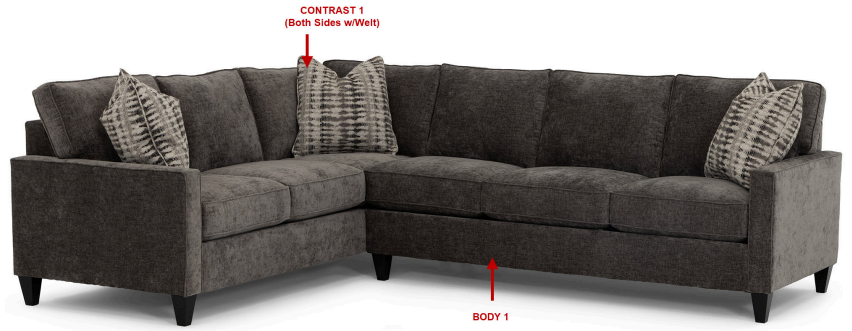

621

Body 1: All Body Fabric – Contrast 1 : Both Sides of Pillows Including Welt

PIECES

Sofa Height: 37 Seat Height: 22 Seat Depth: 21 Arm Height: 25

SOFAS

01 - Sofa  
L: 81" x D: 37"

02 - Loveseat  
L: 57" x D: 37"

03 - Chair  
L: 33" x 37"

71 - Loft Sofa  
L: 74" x D: 37"

42 -XL Sofa Chaise  
L: 92" x D: 64"

Sofa Chaise cushions are reversible and can be moved with the ottoman to the opposite side

33 - Sofa Chaise  
97 - Sofa Chaise w/ Stor.  
L: 81" x D: 64"

Storage Available On - 97 Storage

SECTIONALS

10L - Tux Sofa \*  
L: 89" x D: 37"

11L - 1 Arm Sofa \*  
L: 76" x D: 37"

45R - 1 Arm Sofa Chaise \*  
50R - 1 Arm Sofa Chaise w/ Storage\*  
L: 76" x D: 64"

Sectional Chaise cushions are reversible and can be moved with the ottoman to other sectional pieces with arms

95L - Tux Loveseat \*  
L: 65" x D: 37"

12L - 1 Arm Loveseat \*  
L: 53" x D: 37"

23 - Armless Loveseat  
L: 61" x D: 37"

OTTOMOS

17 - Corner Chair  
L: 37" x D: 37"

24L - 1 Arm Chair \*  
L: 28" x D: 37"

18 - Armless Chair  
L: 24" x D: 37"