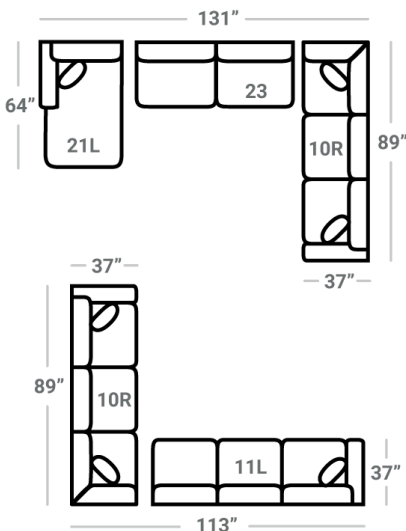

Storage Available On - 97 Storage

SECTIONALS

10L - Tux Sofa \*  
L: 89" x D: 37"

11L - 1 Arm Sofa \*  
L: 76" x D: 37"

45R - 1 Arm Sofa Chaise \*  
50R - 1 Arm Sofa Chaise w/ Storage\*  
L: 76" x D: 64"

Sectional Chaise cushions are reversible and can be moved with the ottoman to other sectional pieces with arms

95L - Tux Loveseat \*  
L: 65" x D: 37"

12L - 1 Arm Loveseat \*  
L: 53" x D: 37"

23 - Armless Loveseat  
L: 61" x D: 37"

OTTOMOS

17 - Corner Chair  
L: 37" x D: 37"

24L - 1 Arm Chair \*  
L: 28" x D: 37"

18 - Armless Chair  
L: 24" x D: 37"

41 - Corner Wedge  
L: 49" x D: 49"

21R - 1 Arm Chaise \*  
L: 33" x D: 64"

75R - 1 Arm Angled Cuddler \*  
L: 61" x D: 65"

29 - Cocktail Otto.  
L: 39" x D: 39"

35 - Storage Otto.  
L: 37" x D: 37"

43 - Rect. Otto.  
47 - Rect. Storage Otto.  
L: 50" x D: 28"

04 - Ottoman  
L: 30" x D: 20"

\* Available in both Left and Right configurations

CONFIGURATIONS

Dimensions are approximate and subject to change.

Printed: 4/17/2026