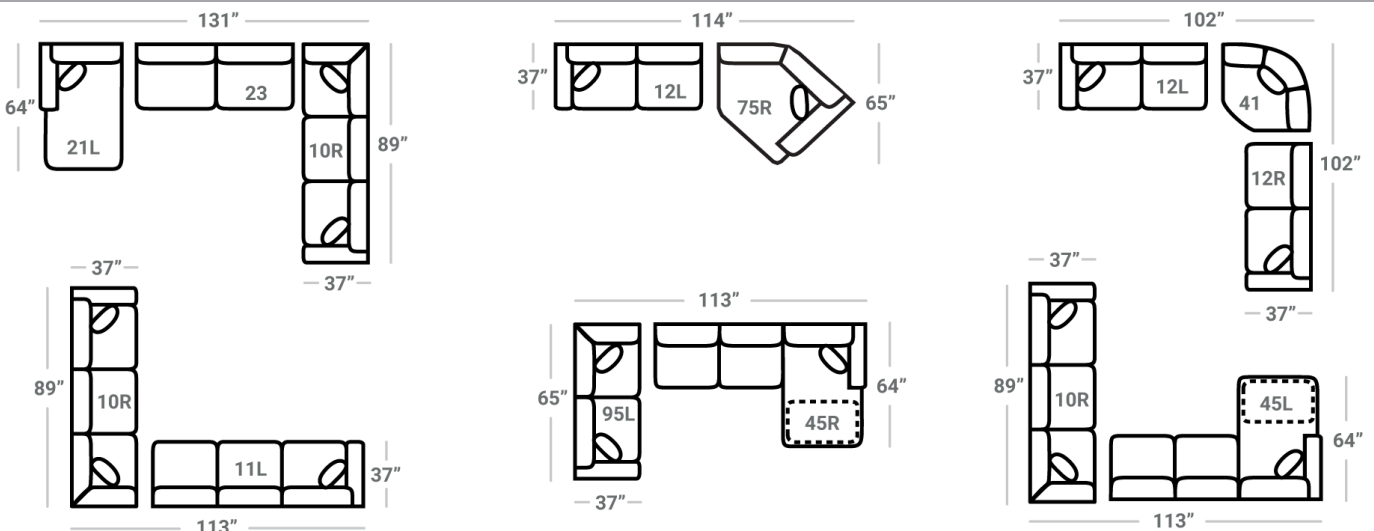

621

Body 1: All Body Fabric – Contrast 1 : Both Sides of Pillows Including Welt

PIECES

Sofa Height: 37 Seat Height: 22 Seat Depth: 21 Arm Height: 25

SOFAS

SECTIONALS

OTTOMOS

* Available in both Left and Right configurations

CONFIGURATIONS

Dimensions are approximate and subject to change.

Printed: 5/16/2026