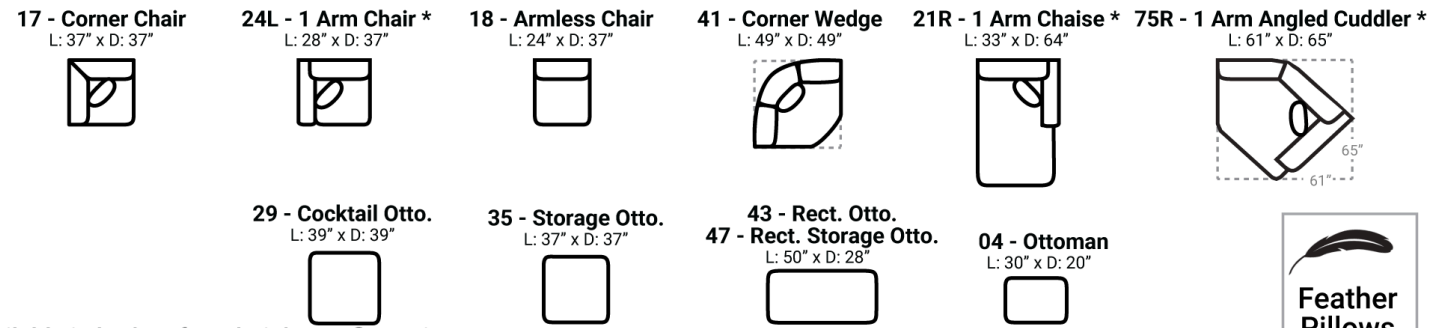

621

Body 1: All Body Fabric – Contrast 1 : Both Sides of Pillows Including Welt

PIECES

Sofa Height: 37 Seat Height: 22 Seat Depth: 21 Arm Height: 25

SOFAS

SECTIONALS

OTTOMOS

* Available in both Left and Right configurations

CONFIGURATIONS

Dimensions are approximate and subject to change.

Printed: 5/16/2026