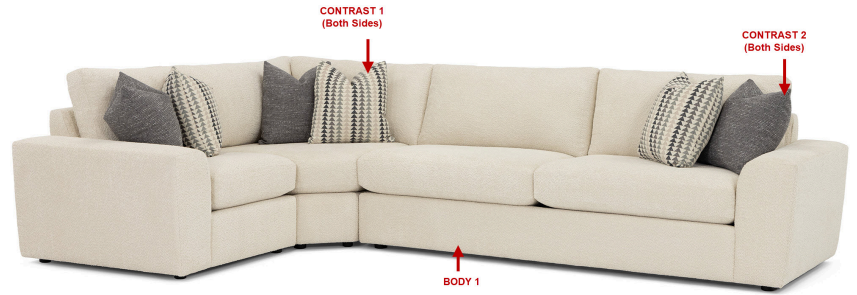

607

Body 1: All Body Fabric -- Contrast 1: Both Sides of Pillows -- Contrast 2: Both Sides of Pillows

Sofa Height :38" Seat Height: 21" Seat Depth: 25" Arm Height: 25"

S O F A

01 - Sofa
L: 105" x D: 40"

02 - Loveseat
L: 78" x D: 40"

44 - Dbl Chair
L: 65" x D: 40"

S E C T I O N A L S

10L - Tux Sofa*
L: 105" x D: 40"

11L - 1 Arm Sofa*
L: 93" x D: 40"

32 - Armless Sofa
L: 82" x D: 40"

45R - 1 Arm Sofa Chaise*
50R - 1 Arm Sofa Chaise w/Storage*
L: 93" x D: 66"

Sectional Chaise cushions are reversible and can be moved w/ the ottoman to other sectional pieces with arms

Storage Available On - 50
STORAGE OTTOMAN

12L - 1 Arm Loveseat*
L: 66" x D: 40"

20L - 1 Arm Sofa (2 Over 2)*
L: 93" x D: 40"

67 - XL Sq. Cktl. Ottoman
L: 50" x D: 50"

PLUSH
Comfort Plush

Feather Pillows

* Available in both Left and Right configurations

CONFIGURATIONS

Dimensions are approximate and subject to change.

Printed: 4/10/2026