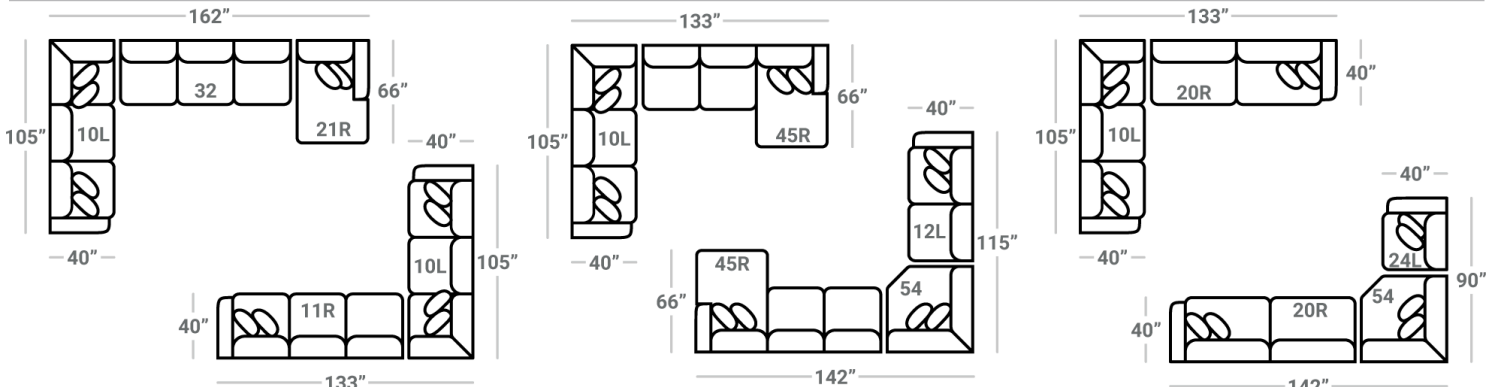

607

Body 1: All Body Fabric -- Contrast 1: Both Sides of Pillows -- Contrast 2: Both Sides of Pillows

Sofa Height :38" Seat Height: 21" Seat Depth: 25" Arm Height: 25"

S O F A

01 - Sofa
L: 105" x D: 40"

02 - Loveseat
L: 78" x D: 40"

Sectional Chaise cushions are reversible and can be moved w/ the ottoman to other sectional pieces with arms

Storage Available On - 50
STORAGE OTTOMAN

12L - 1 Arm Loveseat*
L: 66" x D: 40"

20L - 1 Arm Sofa (2 Over 2)*
L: 93" x D: 40"

54 - Cuddle Corner
L: 49" x D: 49"

O T T O S

43 - Rect. Cktl. Ottoman
L: 50" x D: 28"

35 - Sq. Stor. Ottoman
L: 37" x D: 37"

29 - Sq. Cktl. Ottoman
L: 39" x D: 39"

46 - Lg Sq. Cktl. Ottoman
L: 45" x D: 45"

67 - XL Sq. Cktl. Ottoman
L: 50" x D: 50"

PLUSH
Comfort Plush

Feather Pillows

* Available in both Left and Right configurations

CONFIGURATIONS

Dimensions are approximate and subject to change.

Printed: 4/10/2026