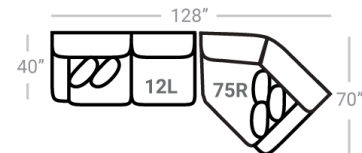

605

Body 1: All Body Fabric – Contrast 1 : Both Sides of Pillows - Contrast 2 : Both Sides of Pillows - Contrast 3 : Both Sides of Pillows

PIECES

Sofa Height : 38" Seat Height: 21" Seat Depth: 25" Arm Height: 26"

**17 - Corner Chair**  
L: 40" x D: 40"

**24L- 1 Arm Chair \***  
L: 33" x D: 40"

**18 - Armless Chair**  
L: 26" x D: 40"

**54 - Corner Cuddler**  
L: 49" x D: 49"

**21R - 1 Arm Chaise \***  
L: 45" x D: 69"

O T T O S

**67 - XL Sq. Cktl. Otto.**  
L: 50" x D:50"

**29 - Cocktail Otto.**  
L: 39" x D:39"

**35 - Storage Otto.**  
L: 38" x D:38"

**43 - Rect. Cktl. Otto.**  
**47 - Rect. Storage Otto.**  
L: 49" x D:27"

\* Available in both Left and Right configurations

CONFIGURATIONS

Dimensions are approximate and subject to change.

Printed: 1/15/2025