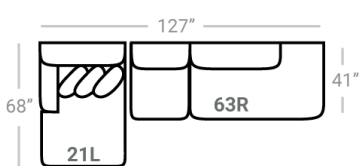

605 think LOCAL

www.stantonsofas.com

Body 1: All Body Fabric – Contrast 1 : Both Sides of Pillows - Contrast 2 : Both Sides of Pillows - Contrast 3 : Both Sides of Pillows

PIECES

Sofa Height : 38" Seat Height: 21" Seat Depth: 25" Arm Height: 26"

S O F A

S E C T I O N A L S

O T T O S

* Available in both Left and Right configurations

CONFIGURATIONS

Dimensions are approximate and subject to change.

Printed: 4/10/2026