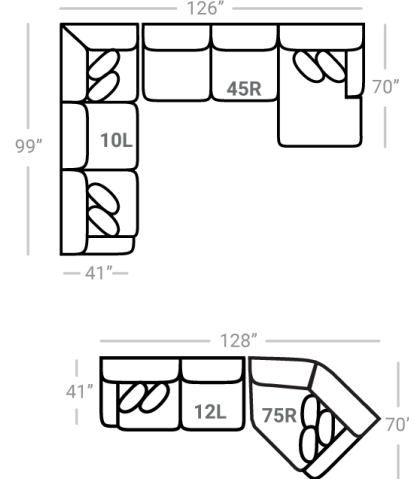

605 think LOCAL

www.stantonsofas.com

Body 1: All Body Fabric – Contrast 1 : Both Sides of Pillows - Contrast 2 : Both Sides of Pillows - Contrast 3 : Both Sides of Pillows

PIECES

Sofa Height : 38" Seat Height: 21" Seat Depth: 25" Arm Height: 26"

S O F A

S E C T I O N A L S

O T T O S

* Available in both Left and Right configurations

CONFIGURATIONS

Dimensions are approximate and subject to change.

Printed: 4/16/2026