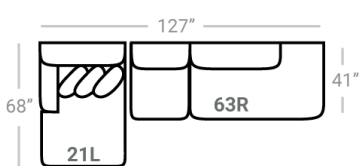

605 think LOCAL

www.stantonsofas.com

Body 1: All Body Fabric – Contrast 1 : Both Sides of Pillows - Contrast 2 : Both Sides of Pillows - Contrast 3 : Both Sides of Pillows

PIECES

Sofa Height : 38" Seat Height: 21" Seat Depth: 25" Arm Height: 26"

S O F A

S E C T I O N A L S

O T T O S

* Available in both Left and Right configurations

CONFIGURATIONS

Dimensions are approximate and subject to change.

Printed: 4/16/2026