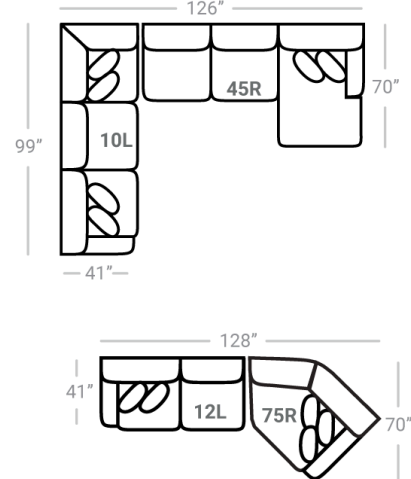

605 think LOCAL

www.stantonsofas.com

Body 1: All Body Fabric – Contrast 1 : Both Sides of Pillows - Contrast 2 : Both Sides of Pillows - Contrast 3 : Both Sides of Pillows

PIECES

Sofa Height : 38" Seat Height: 21" Seat Depth: 25" Arm Height: 26"

S O F A

S E C T I O N A L S

O T T O S

* Available in both Left and Right configurations

CONFIGURATIONS

Dimensions are approximate and subject to change.

Printed: 4/10/2026