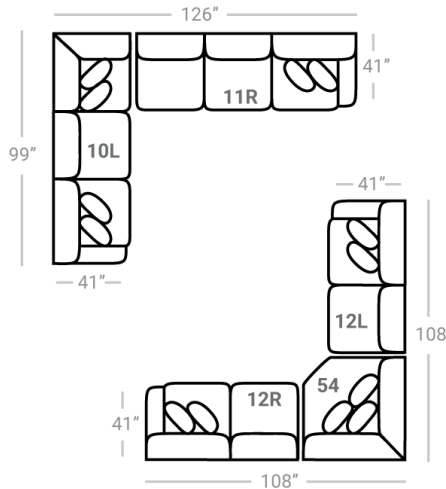

605 think LOCAL

www.stantonsofas.com

Body 1: All Body Fabric – Contrast 1 : Both Sides of Pillows - Contrast 2 : Both Sides of Pillows - Contrast 3 : Both Sides of Pillows

PIECES

Sofa Height : 38" Seat Height: 21" Seat Depth: 25" Arm Height: 26"

S O F A

S E C T I O N A L S

O T T O S

* Available in both Left and Right configurations

CONFIGURATIONS

Dimensions are approximate and subject to change.

Printed: 4/16/2026