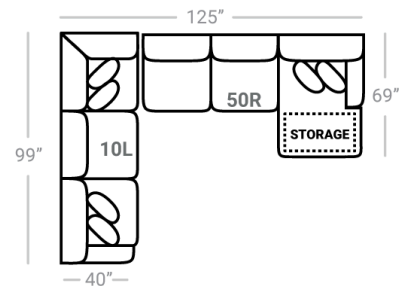

605

Body 1: All Body Fabric – Contrast 1 : Both Sides of Pillows - Contrast 2 : Both Sides of Pillows - Contrast 3 : Both Sides of Pillows

PIECES

Sofa Height : 38" Seat Height: 21" Seat Depth: 25" Arm Height: 26"

**17 - Corner Chair**  
L: 40" x D: 40"

**24L- 1 Arm Chair \***  
L: 33" x D: 40"

**18 - Armless Chair**  
L: 26" x D: 40"

**54 - Corner Cuddler**  
L: 49" x D: 49"

**21R - 1 Arm Chaise \***  
L: 45" x D: 69"

O T T O S

**67 - XL Sq. Cktl. Otto.**  
L: 50" x D:50"

**29 - Cocktail Otto.**  
L: 39" x D:39"

**35 - Storage Otto.**  
L: 38" x D:38"

**43 - Rect. Cktl. Otto.**  
**47 - Rect. Storage Otto.**  
L: 49" x D:27"

\* Available in both Left and Right configurations

CONFIGURATIONS

Dimensions are approximate and subject to change.

Printed: 1/15/2025