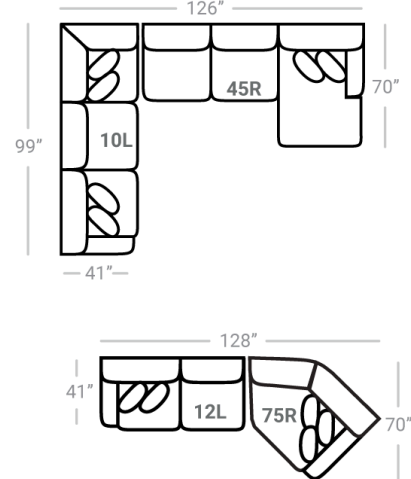

605 think LOCAL

www.stantonsofas.com

Body 1: All Body Fabric – Contrast 1 : Both Sides of Pillows - Contrast 2 : Both Sides of Pillows - Contrast 3 : Both Sides of Pillows

PIECES

Sofa Height : 38" Seat Height: 21" Seat Depth: 25" Arm Height: 26"

S O F A

S E C T I O N A L S

O T T O S

\* Available in both Left and Right configurations

CONFIGURATIONS

Dimensions are approximate and subject to change.

Printed: 6/25/2026