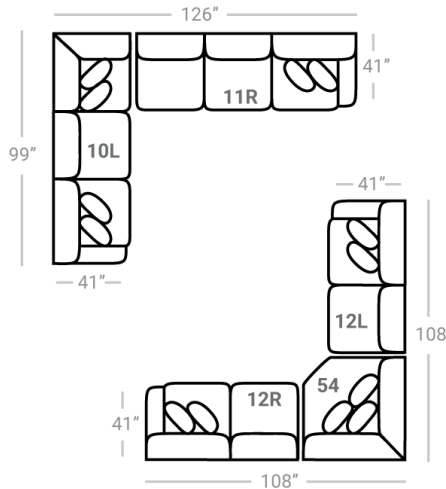

605 think LOCAL

www.stantonsofas.com

Body 1: All Body Fabric – Contrast 1 : Both Sides of Pillows - Contrast 2 : Both Sides of Pillows - Contrast 3 : Both Sides of Pillows

PIECES

Sofa Height : 38" Seat Height: 21" Seat Depth: 25" Arm Height: 26"

S O F A

S E C T I O N A L S

O T T O S

* Available in both Left and Right configurations

CONFIGURATIONS

Dimensions are approximate and subject to change.

Printed: 4/10/2026