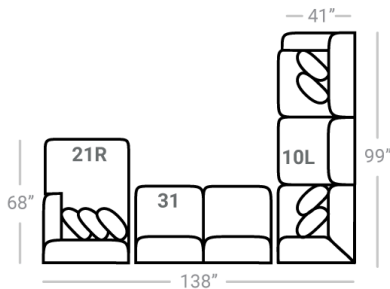

605 think LOCAL

www.stantonsofas.com

Body 1: All Body Fabric – Contrast 1 : Both Sides of Pillows - Contrast 2 : Both Sides of Pillows - Contrast 3 : Both Sides of Pillows

PIECES

Sofa Height : 38" Seat Height: 21" Seat Depth: 25" Arm Height: 26"

S O F A

S E C T I O N A L S

O T T O S

* Available in both Left and Right configurations

CONFIGURATIONS

Dimensions are approximate and subject to change.

Printed: 4/10/2026