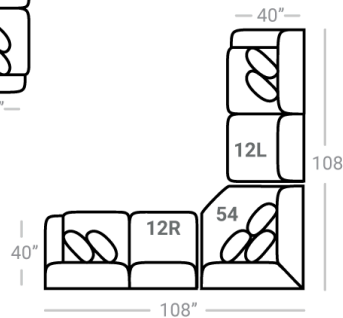

605

Body 1: All Body Fabric – Contrast 1 : Both Sides of Pillows - Contrast 2 : Both Sides of Pillows - Contrast 3 : Both Sides of Pillows

PIECES

Sofa Height : 38" Seat Height: 21" Seat Depth: 25" Arm Height: 26"

**17 - Corner Chair**  
L: 40" x D: 40"

**24L- 1 Arm Chair \***  
L: 33" x D: 40"

**18 - Armless Chair**  
L: 26" x D: 40"

**54 - Corner Cuddler**  
L: 49" x D: 49"

**21R - 1 Arm Chaise \***  
L: 45" x D: 69"

O T T O S

**67 - XL Sq. Cktl. Otto.**  
L: 50" x D:50"

**29 - Cocktail Otto.**  
L: 39" x D:39"

**35 - Storage Otto.**  
L: 38" x D:38"

**43 - Rect. Cktl. Otto.**  
**47 - Rect. Storage Otto.**  
L: 49" x D:27"

\* Available in both Left and Right configurations

CONFIGURATIONS

Dimensions are approximate and subject to change.

Printed: 1/15/2025