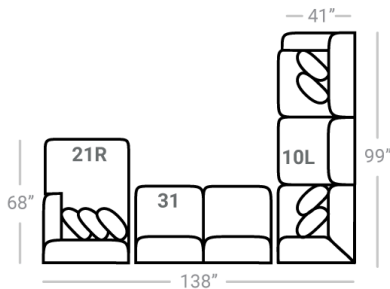

605 think LOCAL

www.stantonsofas.com

Body 1: All Body Fabric – Contrast 1 : Both Sides of Pillows - Contrast 2 : Both Sides of Pillows - Contrast 3 : Both Sides of Pillows

PIECES

Sofa Height : 38" Seat Height: 21" Seat Depth: 25" Arm Height: 26"

S O F A

S E C T I O N A L S

O T T O S

* Available in both Left and Right configurations

CONFIGURATIONS

Dimensions are approximate and subject to change.

Printed: 4/16/2026