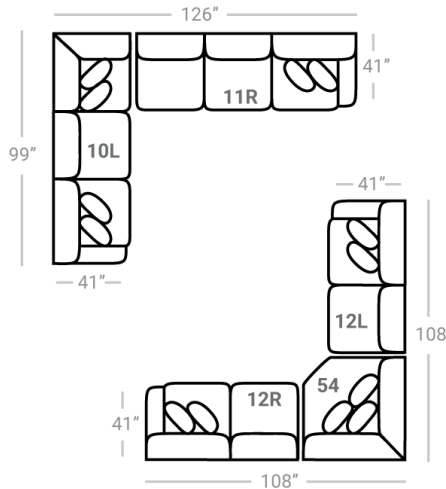

605 think LOCAL

www.stantonsofas.com

Body 1: All Body Fabric – Contrast 1 : Both Sides of Pillows - Contrast 2 : Both Sides of Pillows - Contrast 3 : Both Sides of Pillows

PIECES

Sofa Height : 38" Seat Height: 21" Seat Depth: 25" Arm Height: 26"

S O F A

S E C T I O N A L S

O T T O S

\* Available in both Left and Right configurations

CONFIGURATIONS

Dimensions are approximate and subject to change.

Printed: 6/25/2026