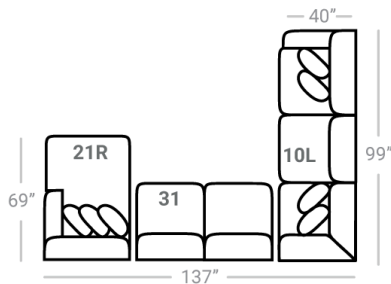

605

Body 1: All Body Fabric – Contrast 1 : Both Sides of Pillows - Contrast 2 : Both Sides of Pillows - Contrast 3 : Both Sides of Pillows

PIECES

Sofa Height : 38" Seat Height: 21" Seat Depth: 25" Arm Height: 26"

**17 - Corner Chair**  
L: 40" x D: 40"

**24L- 1 Arm Chair \***  
L: 33" x D: 40"

**18 - Armless Chair**  
L: 26" x D: 40"

**54 - Corner Cuddler**  
L: 49" x D: 49"

**21R - 1 Arm Chaise \***  
L: 45" x D: 69"

O T T O S

**67 - XL Sq. Cktl. Otto.**  
L: 50" x D:50"

**29 - Cocktail Otto.**  
L: 39" x D:39"

**35 - Storage Otto.**  
L: 38" x D:38"

**43 - Rect. Cktl. Otto.**  
**47 - Rect. Storage Otto.**  
L: 49" x D:27"

\* Available in both Left and Right configurations

CONFIGURATIONS

Dimensions are approximate and subject to change.

Printed: 1/15/2025