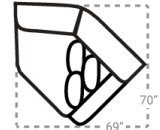

605

Body 1: All Body Fabric – Contrast 1 : Both Sides of Pillows - Contrast 2 : Both Sides of Pillows - Contrast 3 : Both Sides of Pillows

PIECES

Sofa Height : 38" Seat Height: 21" Seat Depth: 25" Arm Height: 26"

S E C T I O N A L S

**95L - Tux Loveseat \***  
L: 73" x D: 40"

**12L - 1 Arm Loveseat \***  
L: 59" x D: 40"

**31 - Armless Loveseat**  
L: 52" x D: 40"

**63R - Armless Bumper\***  
L: 82" x D: 40"

**75R - 1 Arm Angle Cuddler\***  
L: 69" x D: 70"

**17 - Corner Chair**  
L: 40" x D: 40"

**24L- 1 Arm Chair \***  
L: 33" x D: 40"

**18 - Armless Chair**  
L: 26" x D: 40"

**54 - Corner Cuddler**  
L: 49" x D: 49"

**21R - 1 Arm Chaise \***  
L: 45" x D: 69"

O T T O S

**67 - XL Sq. Cktl. Otto.**  
L: 50" x D:50"

**29 - Cocktail Otto.**  
L: 39" x D:39"

**35 - Storage Otto.**  
L: 38" x D:38"

**43 - Rect. Cktl. Otto.**  
**47 - Rect. Storage Otto.**  
L: 49" x D:27"