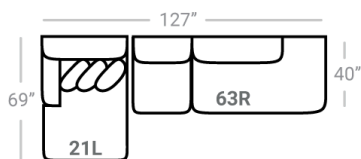

605

Body 1: All Body Fabric – Contrast 1 : Both Sides of Pillows - Contrast 2 : Both Sides of Pillows - Contrast 3 : Both Sides of Pillows

PIECES

Sofa Height : 38" Seat Height: 21" Seat Depth: 25" Arm Height: 26"

**17 - Corner Chair**  
L: 40" x D: 40"

**24L- 1 Arm Chair \***  
L: 33" x D: 40"

**18 - Armless Chair**  
L: 26" x D: 40"

**54 - Corner Cuddler**  
L: 49" x D: 49"

**21R - 1 Arm Chaise \***  
L: 45" x D: 69"

O T T O S

**67 - XL Sq. Cktl. Otto.**  
L: 50" x D:50"

**29 - Cocktail Otto.**  
L: 39" x D:39"

**35 - Storage Otto.**  
L: 38" x D:38"

**43 - Rect. Cktl. Otto.**  
**47 - Rect. Storage Otto.**  
L: 49" x D:27"

\* Available in both Left and Right configurations

CONFIGURATIONS

Dimensions are approximate and subject to change.

Printed: 1/15/2025