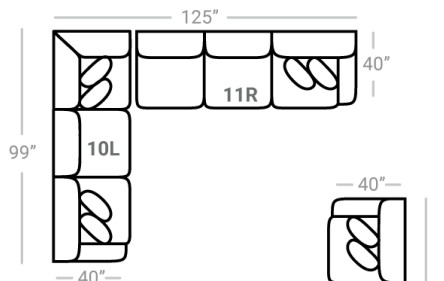

605

Body 1: All Body Fabric – Contrast 1 : Both Sides of Pillows - Contrast 2 : Both Sides of Pillows - Contrast 3 : Both Sides of Pillows

PIECES

Sofa Height : 38" Seat Height: 21" Seat Depth: 25" Arm Height: 26"

**17 - Corner Chair**  
L: 40" x D: 40"

**24L- 1 Arm Chair \***  
L: 33" x D: 40"

**18 - Armless Chair**  
L: 26" x D: 40"

**54 - Corner Cuddler**  
L: 49" x D: 49"

**21R - 1 Arm Chaise \***  
L: 45" x D: 69"

O T T O S

**67 - XL Sq. Cktl. Otto.**  
L: 50" x D:50"

**29 - Cocktail Otto.**  
L: 39" x D:39"

**35 - Storage Otto.**  
L: 38" x D:38"

**43 - Rect. Cktl. Otto.**  
**47 - Rect. Storage Otto.**  
L: 49" x D:27"

\* Available in both Left and Right configurations

CONFIGURATIONS

Dimensions are approximate and subject to change.

Printed: 1/15/2025