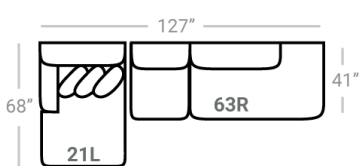

605 think LOCAL

www.stantonsofas.com

Body 1: All Body Fabric – Contrast 1 : Both Sides of Pillows - Contrast 2 : Both Sides of Pillows - Contrast 3 : Both Sides of Pillows

PIECES

Sofa Height : 38" Seat Height: 21" Seat Depth: 25" Arm Height: 26"

S O F A

S E C T I O N A L S

O T T O S

\* Available in both Left and Right configurations

CONFIGURATIONS

Dimensions are approximate and subject to change.

Printed: 6/25/2026