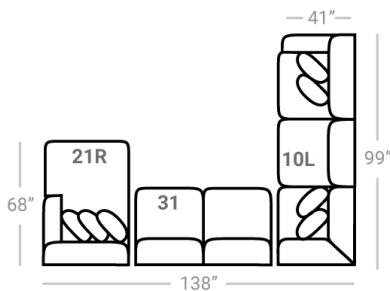

605 think LOCAL

www.stantonsofas.com

Body 1: All Body Fabric – Contrast 1 : Both Sides of Pillows - Contrast 2 : Both Sides of Pillows - Contrast 3 : Both Sides of Pillows

PIECES

Sofa Height : 38" Seat Height: 21" Seat Depth: 25" Arm Height: 26"

S O F A

S E C T I O N A L S

O T T O S

\* Available in both Left and Right configurations

CONFIGURATIONS

Dimensions are approximate and subject to change.

Printed: 6/25/2026