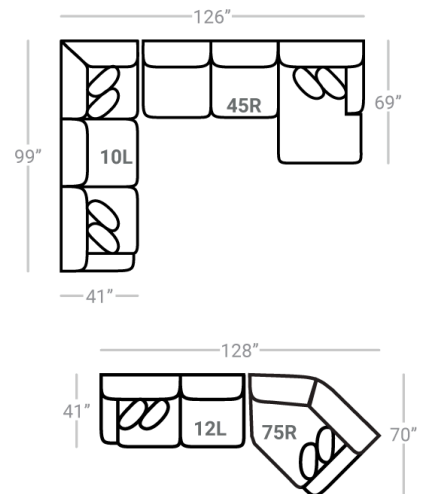

603

Body 1: All Body Fabric – Contrast 1 : Both Sides of Pillows Including Welt - Contrast 2 : Both Sides of Pillows Including Welt

PIECES

Sofa Height : 38" Seat Height: 21" Seat Depth: 24" Arm Height: 26"

S O F A

S E C T I O N A L S

O T T O S

* Available in both Left and Right configurations

CONFIGURATIONS

Dimensions are approximate and subject to change.

Printed: 6/24/2026