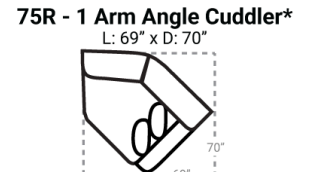

603

Body 1: All Body Fabric – Contrast 1 : Both Sides of Pillows Including Welt - Contrast 2 : Both Sides of Pillows Including Welt

PIECES

Sofa Height : 38" Seat Height: 21" Seat Depth: 24" Arm Height: 26"

S O F A

S E C T I O N A L S

O T T O S

* Available in both Left and Right configurations

CONFIGURATIONS

Dimensions are approximate and subject to change.

Printed: 6/24/2026