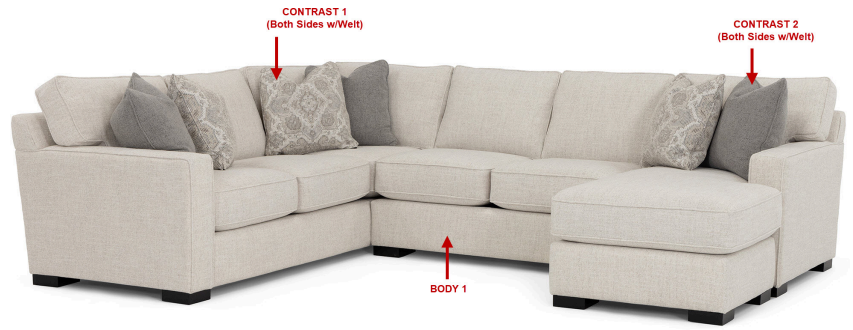

603

Body 1: All Body Fabric – Contrast 1 : Both Sides of Pillows Including Welt - Contrast 2 : Both Sides of Pillows Including Welt

PIECES

Sofa Height : 38" Seat Height: 21" Seat Depth: 24" Arm Height: 26"

S O F A

S E C T I O N A L S

O T T O S

* Available in both Left and Right configurations

CONFIGURATIONS

Dimensions are approximate and subject to change.

Printed: 6/24/2026