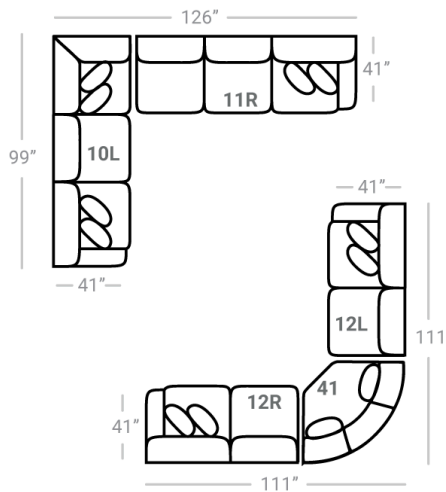

603 think LOCAL

www.stantonsofas.com

Body 1: All Body Fabric -- Contrast 1 : Both Sides of Pillows Including Welt - Contrast 2 : Both Sides of Pillows Including Welt - Contrast 3 : Both Sides of Pillows Including Welt

PIECES

Sofa Height : 38" Seat Height: 21" Seat Depth: 25" Arm Height: 26"

S O F A

S E C T I O N A L S

O T T O S

PLUSH Comfort Plush

Feather Back & Pillows

* Available in both Left and Right configurations

CONFIGURATIONS

Dimensions are approximate and subject to change.

Printed: 1/2/2025