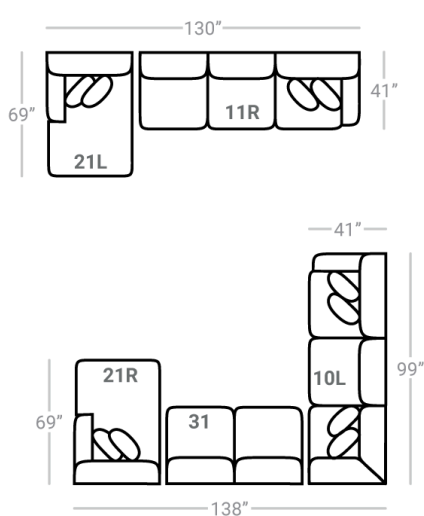

603

Body 1: All Body Fabric – Contrast 1 : Both Sides of Pillows Including Welt - Contrast 2 : Both Sides of Pillows Including Welt

PIECES

Sofa Height : 38" Seat Height: 21" Seat Depth: 24" Arm Height: 26"

S O F A

S E C T I O N A L S

O T T O S

* Available in both Left and Right configurations

CONFIGURATIONS

Dimensions are approximate and subject to change.

Printed: 6/24/2026