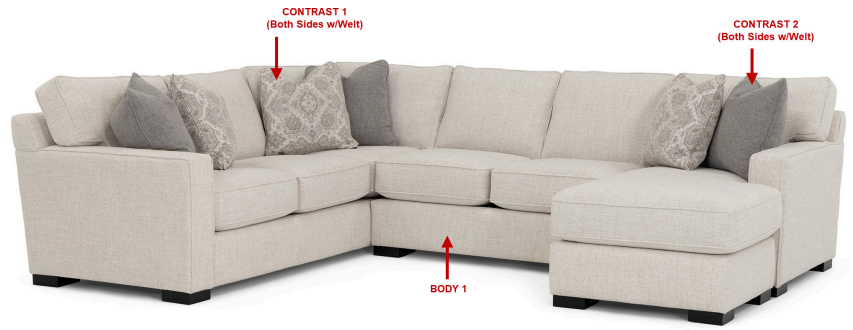

603 think LOCAL

www.stantonsofas.com

Body 1: All Body Fabric -- Contrast 1 : Both Sides of Pillows Including Welt - Contrast 2 : Both Sides of Pillows Including Welt - Contrast 3 : Both Sides of Pillows Including Welt

PIECES

Sofa Height : 38" Seat Height: 21" Seat Depth: 25" Arm Height: 26"

S O F A

S E C T I O N A L S

O T T O S

PLUSH Comfort Plush

Feather Back & Pillows

* Available in both Left and Right configurations