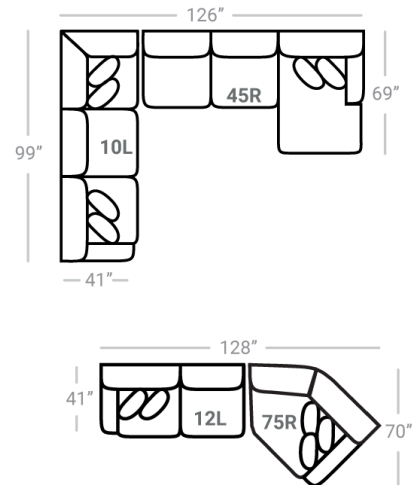

PIECES

Sofa Height : 38" Seat Height: 21" Seat Depth: 25" Arm Height: 26"

S O F A

S E C T I O N A L S

O T T O S

PLUSH Comfort Plush

Feather Back & Pillows

* Available in both Left and Right configurations

CONFIGURATIONS

Dimensions are approximate and subject to change.

Printed: 1/2/2025