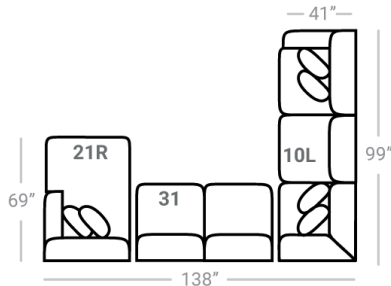

603 think LOCAL

www.stantonsofas.com

Body 1: All Body Fabric -- Contrast 1 : Both Sides of Pillows Including Welt - Contrast 2 : Both Sides of Pillows Including Welt - Contrast 3 : Both Sides of Pillows Including Welt

PIECES

Sofa Height : 38" Seat Height: 21" Seat Depth: 25" Arm Height: 26"

S O F A

S E C T I O N A L S

O T T O S

PLUSH Comfort Plush

Feather Back & Pillows

* Available in both Left and Right configurations

CONFIGURATIONS

Dimensions are approximate and subject to change.

Printed: 1/2/2025