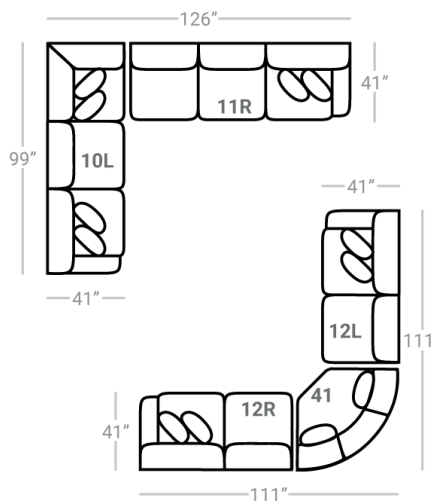

603

Body 1: All Body Fabric – Contrast 1 : Both Sides of Pillows Including Welt - Contrast 2 : Both Sides of Pillows Including Welt

PIECES

Sofa Height : 38" Seat Height: 21" Seat Depth: 24" Arm Height: 26"

S O F A

S E C T I O N A L S

O T T O S

* Available in both Left and Right configurations

CONFIGURATIONS

Dimensions are approximate and subject to change.

Printed: 6/24/2026