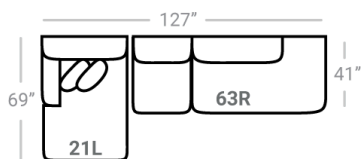

PIECES

Sofa Height : 38" Seat Height: 21" Seat Depth: 25" Arm Height: 26"

S O F A

S E C T I O N A L S

O T T O S

PLUSH Comfort Plush

Feather Back & Pillows

* Available in both Left and Right configurations

CONFIGURATIONS

Dimensions are approximate and subject to change.

Printed: 1/2/2025