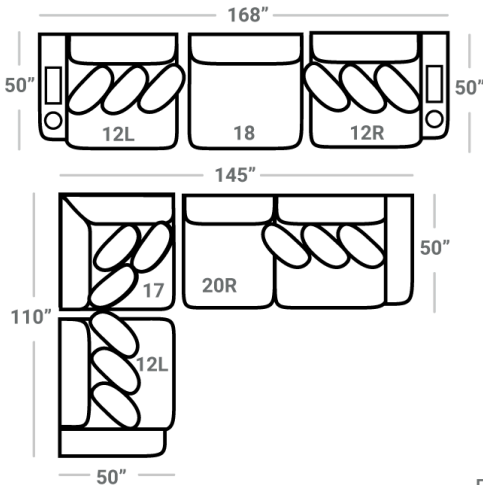

SOFAS

44 - Double Chair\*  
L: 73" x D: 50"

\*P - Power Option comes with one black charging station located on the right-facing side and two black cupholders, one on each side.

68 - 2 Arm Chaise\*  
L: 73" x D: 70"

SECTIONALS

20L - 1 Arm Sofa\*  
L: 95" x D: 50"

\*P - Power Option comes with one black charging station located on the arm and one black cupholder.

20R - 1 Arm Sofa\*  
L: 95" x D: 50"

21L - 1 Arm Chaise\*  
L: 60" x D: 70"

21R - 1 Arm Chaise\*  
L: 60" x D: 70"

OTTOMOS

17 - Corner Chair  
L: 50" x D: 50"

18 - Armless Chair  
L: 48" x D: 50"

12L - 1 Arm Loveseat\*  
L: 60" x D: 50"

12R - 1 Arm Loveseat\*  
L: 60" x D: 50"

P: Power Option

43 - Rect. Cctl. Ottoman  
L: 50" x D: 28"

\* Available with Power Option (P). P comes with one charger and cupholders

CONFIGURATIONS

Dimensions are approximate and subject to change.

Printed: 12/21/2024