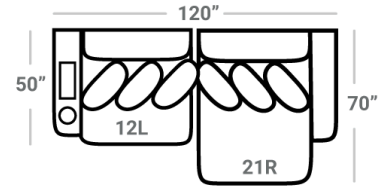

596 think LOCAL

www.stantonsofas.com

Body 1: All Body Fabric – Contrast 1: Both Sides of Pillows – Contrast 2: Both Sides of Pillows – Contrast 3: Both Sides of Pillows

PIECES

Sofa Height: 39" Seat Height: 22" Seat Depth: 50" Arm Height: 25"

SECTIONALS

20L - 1 Arm Sofa*
L: 95" x D: 50"

*P - Power Option comes with one black charging station located on the arm and one black cupholder.

20R - 1 Arm Sofa*
L: 95" x D: 50"

21L - 1 Arm Chaise*
L: 60" x D: 70"

21R - 1 Arm Chaise*
L: 60" x D: 70"

OTTOMANS

17 - Corner Chair
L: 50" x D: 50"

18 - Armless Chair
L: 48" x D: 50"

12L - 1 Arm Loveseat*
L: 60" x D: 50"

12R - 1 Arm Loveseat*
L: 60" x D: 50"

P: Power Option

43 - Rect. Cktl. Ottoman
L: 50" x D: 28"

* Available with Power Option (P). P comes with one charger and cupholders

CONFIGURATIONS

Dimensions are approximate and subject to change.

Printed: 6/1/2026