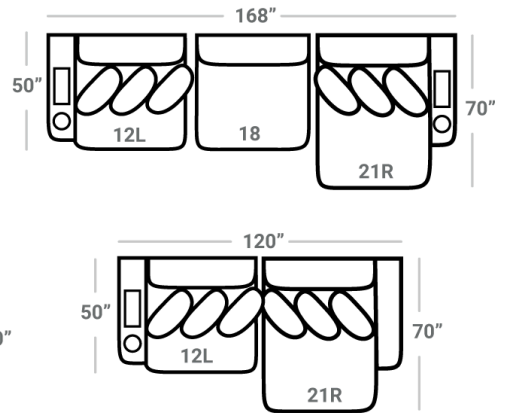

SOFAS

44 - Double Chair\*  
L: 73" x D: 50"

\*P - Power Option comes with one black charging station located on the right-facing side and two black cupholders, one on each side.

68 - 2 Arm Chaise\*  
L: 73" x D: 70"

SECTIONALS

20L - 1 Arm Sofa\*  
L: 95" x D: 50"

\*P - Power Option comes with one black charging station located on the arm and one black cupholder.

20R - 1 Arm Sofa\*  
L: 95" x D: 50"

21L - 1 Arm Chaise\*  
L: 60" x D: 70"

21R - 1 Arm Chaise\*  
L: 60" x D: 70"

OTTOMOS

17 - Corner Chair  
L: 50" x D: 50"

18 - Armless Chair  
L: 48" x D: 50"

12L - 1 Arm Loveseat\*  
L: 60" x D: 50"

12R - 1 Arm Loveseat\*  
L: 60" x D: 50"

P: Power Option

43 - Rect. Cktl. Ottoman  
L: 50" x D: 28"

\* Available with Power Option (P). P comes with one charger and cupholders

CONFIGURATIONS

Dimensions are approximate and subject to change.

Printed: 4/8/2026