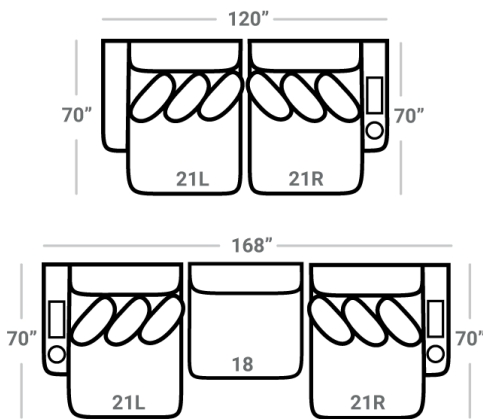

SOFAS

44 - Double Chair\*  
L: 73" x D: 50"

\*P - Power Option comes with one black charging station located on the right-facing side and two black cupholders, one on each side.

68 - 2 Arm Chaise\*  
L: 73" x D: 70"

SECTIONALS

20L - 1 Arm Sofa\*  
L: 95" x D: 50"

\*P - Power Option comes with one black charging station located on the arm and one black cupholder.

20R - 1 Arm Sofa\*  
L: 95" x D: 50"

21L - 1 Arm Chaise\*  
L: 60" x D: 70"

21R - 1 Arm Chaise\*  
L: 60" x D: 70"

OTTOMOS

17 - Corner Chair  
L: 50" x D: 50"

18 - Armless Chair  
L: 48" x D: 50"

12L - 1 Arm Loveseat\*  
L: 60" x D: 50"

12R - 1 Arm Loveseat\*  
L: 60" x D: 50"

P: Power Option

43 - Rect. Cktl. Ottoman  
L: 50" x D: 28"

\* Available with Power Option (P). P comes with one charger and cupholders

CONFIGURATIONS

Dimensions are approximate and subject to change.

Printed: 4/8/2026