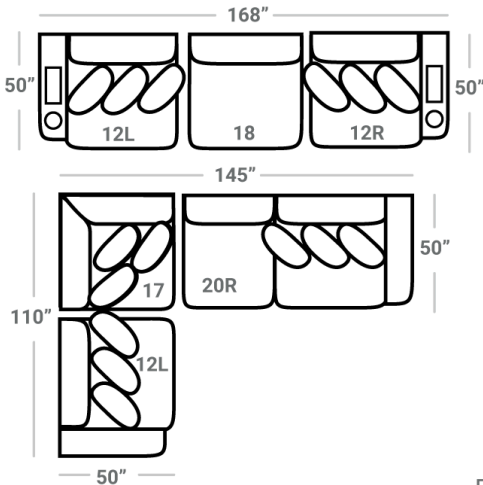

SOFAS

44 - Double Chair\*  
L: 73" x D: 50"

\*P - Power Option comes with one black charging station located on the right-facing side and two black cupholders, one on each side.

68 - 2 Arm Chaise\*  
L: 73" x D: 70"

SECTIONALS

20L - 1 Arm Sofa\*  
L: 95" x D: 50"

\*P - Power Option comes with one black charging station located on the arm and one black cupholder.

20R - 1 Arm Sofa\*  
L: 95" x D: 50"

21L - 1 Arm Chaise\*  
L: 60" x D: 70"

21R - 1 Arm Chaise\*  
L: 60" x D: 70"

OTTOMOS

17 - Corner Chair  
L: 50" x D: 50"

18 - Armless Chair  
L: 48" x D: 50"

12L - 1 Arm Loveseat\*  
L: 60" x D: 50"

12R - 1 Arm Loveseat\*  
L: 60" x D: 50"

P: Power Option

43 - Rect. Cktl. Ottoman  
L: 50" x D: 28"

\* Available with Power Option (P). P comes with one charger and cupholders

CONFIGURATIONS

Dimensions are approximate and subject to change.

Printed: 4/8/2026