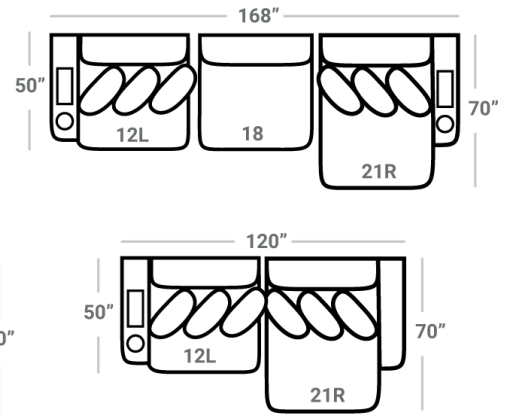

SOFAS

44 - Double Chair\*  
L: 73" x D: 50"

\*P - Power Option comes with one black charging station located on the right-facing side and two black cupholders, one on each side.

68 - 2 Arm Chaise\*  
L: 73" x D: 70"

SECTIONALS

20L - 1 Arm Sofa\*  
L: 95" x D: 50"

\*P - Power Option comes with one black charging station located on the arm and one black cupholder.

20R - 1 Arm Sofa\*  
L: 95" x D: 50"

21L - 1 Arm Chaise\*  
L: 60" x D: 70"

21R - 1 Arm Chaise\*  
L: 60" x D: 70"

OTTOMOS

17 - Corner Chair  
L: 50" x D: 50"

18 - Armless Chair  
L: 48" x D: 50"

12L - 1 Arm Loveseat\*  
L: 60" x D: 50"

12R - 1 Arm Loveseat\*  
L: 60" x D: 50"

P: Power Option

43 - Rect. Cctl. Ottoman  
L: 50" x D: 28"

\* Available with Power Option (P). P comes with one charger and cupholders

CONFIGURATIONS

Dimensions are approximate and subject to change.

Printed: 12/21/2024