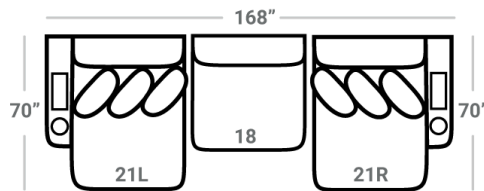

SOFAS

44 - Double Chair*
L: 73" x D: 50"

*P - Power Option comes with one black charging station located on the right-facing side and two black cupholders, one on each side.

68 - 2 Arm Chaise*
L: 73" x D: 70"

SECTIONALS

20L - 1 Arm Sofa*
L: 95" x D: 50"

*P - Power Option comes with one black charging station located on the arm and one black cupholder.

20R - 1 Arm Sofa*
L: 95" x D: 50"

21L - 1 Arm Chaise*
L: 60" x D: 70"

21R - 1 Arm Chaise*
L: 60" x D: 70"

OTTOMANS

17 - Corner Chair
L: 50" x D: 50"

18 - Armless Chair
L: 48" x D: 50"

12L - 1 Arm Loveseat*
L: 60" x D: 50"

12R - 1 Arm Loveseat*
L: 60" x D: 50"

P: Power Option

43 - Rect. Cktl. Ottoman
L: 50" x D: 28"

* Available with Power Option (P). P comes with one charger and cupholders

CONFIGURATIONS

Dimensions are approximate and subject to change.

Printed: 6/1/2026