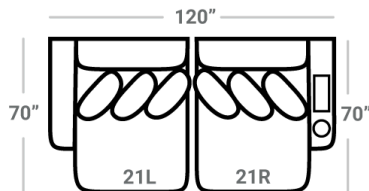

596 think LOCAL

www.stantonsofas.com

Body 1: All Body Fabric – Contrast 1: Both Sides of Pillows – Contrast 2: Both Sides of Pillows – Contrast 3: Both Sides of Pillows

PIECES

Sofa Height: 39" Seat Height: 22" Seat Depth: 50" Arm Height: 25"

SECTIONALS

20L - 1 Arm Sofa*
L: 95" x D: 50"

*P - Power Option comes with one black charging station located on the arm and one black cupholder.

20R - 1 Arm Sofa*
L: 95" x D: 50"

21L - 1 Arm Chaise*
L: 60" x D: 70"

21R - 1 Arm Chaise*
L: 60" x D: 70"

OTTOMANS

17 - Corner Chair
L: 50" x D: 50"

18 - Armless Chair
L: 48" x D: 50"

12L - 1 Arm Loveseat*
L: 60" x D: 50"

12R - 1 Arm Loveseat*
L: 60" x D: 50"

P: Power Option

43 - Rect. Cktl. Ottoman
L: 50" x D: 28"

* Available with Power Option (P). P comes with one charger and cupholders

CONFIGURATIONS

Dimensions are approximate and subject to change.

Printed: 6/1/2026