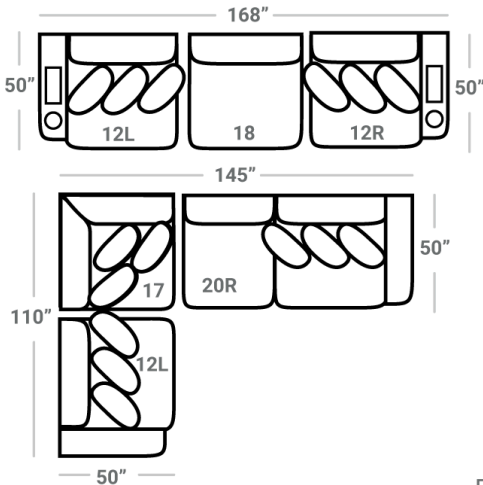

CONFIGURATIONS

Dimensions are approximate and subject to change.

Printed: 6/1/2026