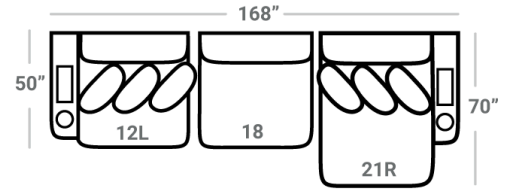

SECTIONALS

20L - 1 Arm Sofa*
L: 95" x D: 50"

*P - Power Option comes with one black charging station located on the arm and one black cupholder.

20R - 1 Arm Sofa*
L: 95" x D: 50"

21L - 1 Arm Chaise*
L: 60" x D: 70"

21R - 1 Arm Chaise*
L: 60" x D: 70"

OTTOMANS

17 - Corner Chair
L: 50" x D: 50"

18 - Armless Chair
L: 48" x D: 50"

12L - 1 Arm Loveseat*
L: 60" x D: 50"

12R - 1 Arm Loveseat*
L: 60" x D: 50"

P: Power Option

43 - Rect. Cktl. Ottoman
L: 50" x D: 28"

* Available with Power Option (P). P comes with one charger and cupholders

CONFIGURATIONS

Dimensions are approximate and subject to change.

Printed: 6/1/2026