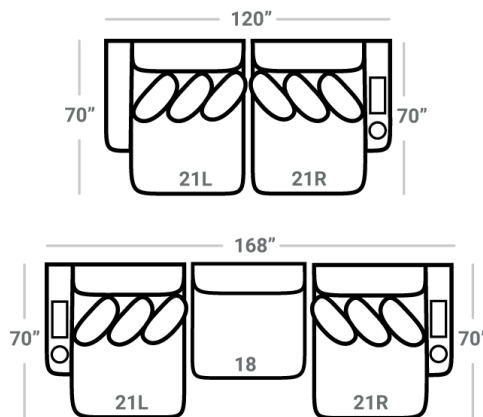

596 think LOCAL

www.stantonsofas.com

Body 1: All Body Fabric – Contrast 1: Both Sides of Pillows – Contrast 2: Both Sides of Pillows – Contrast 3: Both Sides of Pillows

PIECES

Sofa Height: 39" Seat Height: 22" Seat Depth: 50" Arm Height: 25"

SECTIONALS

20L - 1 Arm Sofa\*  
L: 95" x D: 50"

\*P - Power Option comes with one black charging station located on the arm and one black cupholder.

20R - 1 Arm Sofa\*  
L: 95" x D: 50"

21L - 1 Arm Chaise\*  
L: 60" x D: 70"

21R - 1 Arm Chaise\*  
L: 60" x D: 70"

OTTOMOS

17 - Corner Chair  
L: 50" x D: 50"

18 - Armless Chair  
L: 48" x D: 50"

12L - 1 Arm Loveseat\*  
L: 60" x D: 50"

12R - 1 Arm Loveseat\*  
L: 60" x D: 50"

P: Power Option

43 - Rect. Cctl. Ottoman  
L: 50" x D: 28"

\* Available with Power Option (P). P comes with one charger and cupholders

CONFIGURATIONS

Dimensions are approximate and subject to change.

Printed: 12/21/2024