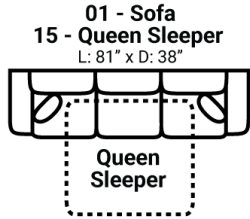

588

Body 1: All Body Fabric – Contrast 1 : Both Sides of Pillows Including Welt

PIECES

Sofa Height: 36" Seat Height: 21" Seat Depth: 19" Arm Height: 27"

Sleeper seat height may be 1-2" higher than other pieces

SOFAS

SECTIONALS

OTTOMANS

* Available in both Left and Right configurations

CONFIGURATIONS

Dimensions are approximate and subject to change.

Printed: 12/21/2024