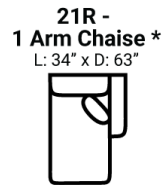

588

Body 1: All Body Fabric – Contrast 1 : Both Sides of Pillows Including Welt

PIECES

Sofa Height: 36" Seat Height: 21" Seat Depth: 19" Arm Height: 27"

Sleeper seat height may be 1-2" higher than other pieces

SOFAS

SECTIONALS

OTTOMANS

* Available in both Left and Right configurations

CONFIGURATIONS

Dimensions are approximate and subject to change.

Printed: 12/21/2024