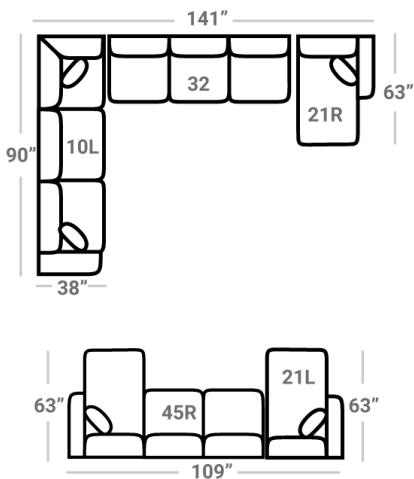

588

Body 1: All Body Fabric – Contrast 1 : Both Sides of Pillows Including Welt

PIECES

Sofa Height: 36" Seat Height: 21" Seat Depth: 19" Arm Height: 27"

Sleeper seat height may be 1-2" higher than other pieces

SOFAS

SECTIONALS

OTTOMANS

* Available in both Left and Right configurations

CONFIGURATIONS

Dimensions are approximate and subject to change.

Printed: 12/21/2024