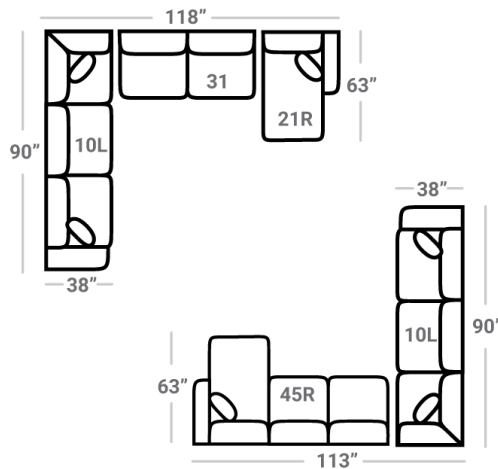

588

Body 1: All Body Fabric – Contrast 1 : Both Sides of Pillows Including Welt

PIECES

Sofa Height: 36" Seat Height: 21" Seat Depth: 19" Arm Height: 27"

Sleeper seat height may be 1-2" higher than other pieces

SOFAS

SECTIONALS

OTTOMANS

* Available in both Left and Right configurations

CONFIGURATIONS

Dimensions are approximate and subject to change.

Printed: 12/21/2024