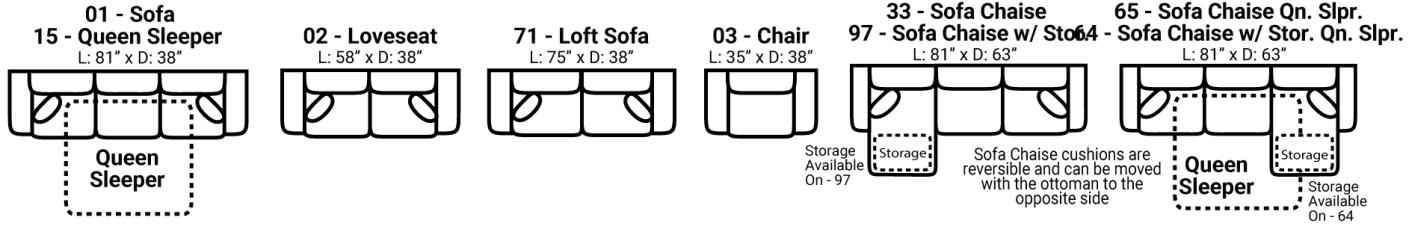

588

Body 1: All Body Fabric – Contrast 1 : Both Sides of Pillows Including Welt

PIECES

Sofa Height: 36" Seat Height: 21" Seat Depth: 19" Arm Height: 27"

Sleeper seat height may be 1-2" higher than other pieces

SOFAS

SECTIONALS

OTTOMANS

\* Available in both Left and Right configurations

CONFIGURATIONS

Dimensions are approximate and subject to change.

Printed: 6/24/2026