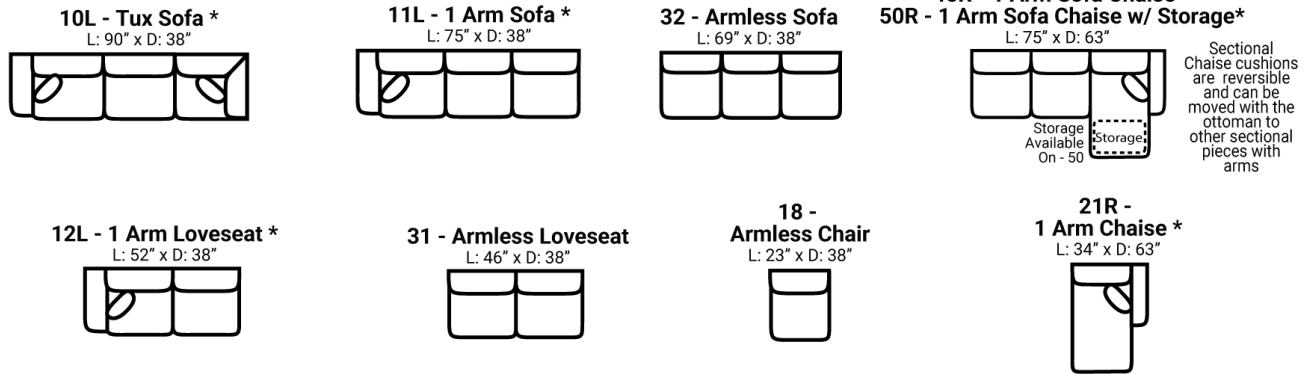

588

Body 1: All Body Fabric – Contrast 1 : Both Sides of Pillows Including Welt

PIECES

Sofa Height: 36" Seat Height: 21" Seat Depth: 19" Arm Height: 27"

Sleeper seat height may be 1-2" higher than other pieces

SOFAS

SECTIONALS

OTTOMANS

\* Available in both Left and Right configurations

CONFIGURATIONS

Dimensions are approximate and subject to change.

Printed: 6/24/2026