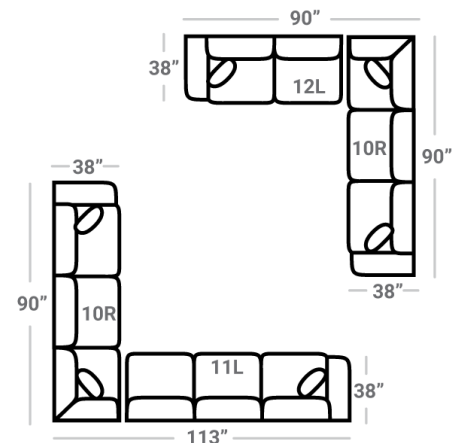

588

Body 1: All Body Fabric – Contrast 1 : Both Sides of Pillows Including Welt

PIECES

Sofa Height: 36" Seat Height: 21" Seat Depth: 19" Arm Height: 27"

Sleeper seat height may be 1-2" higher than other pieces

SOFAS

SECTIONALS

OTTOMANS

* Available in both Left and Right configurations

CONFIGURATIONS

Dimensions are approximate and subject to change.

Printed: 12/21/2024