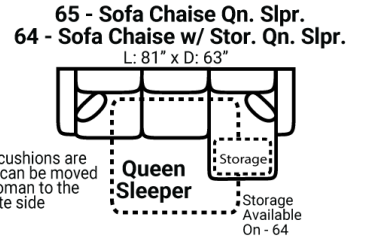

588

Body 1: All Body Fabric – Contrast 1 : Both Sides of Pillows Including Welt

PIECES

Sofa Height: 36" Seat Height: 21" Seat Depth: 19" Arm Height: 27"

Sleeper seat height may be 1-2" higher than other pieces

SOFAS

SECTIONALS

OTTOMANS

* Available in both Left and Right configurations

CONFIGURATIONS

Dimensions are approximate and subject to change.

Printed: 12/21/2024