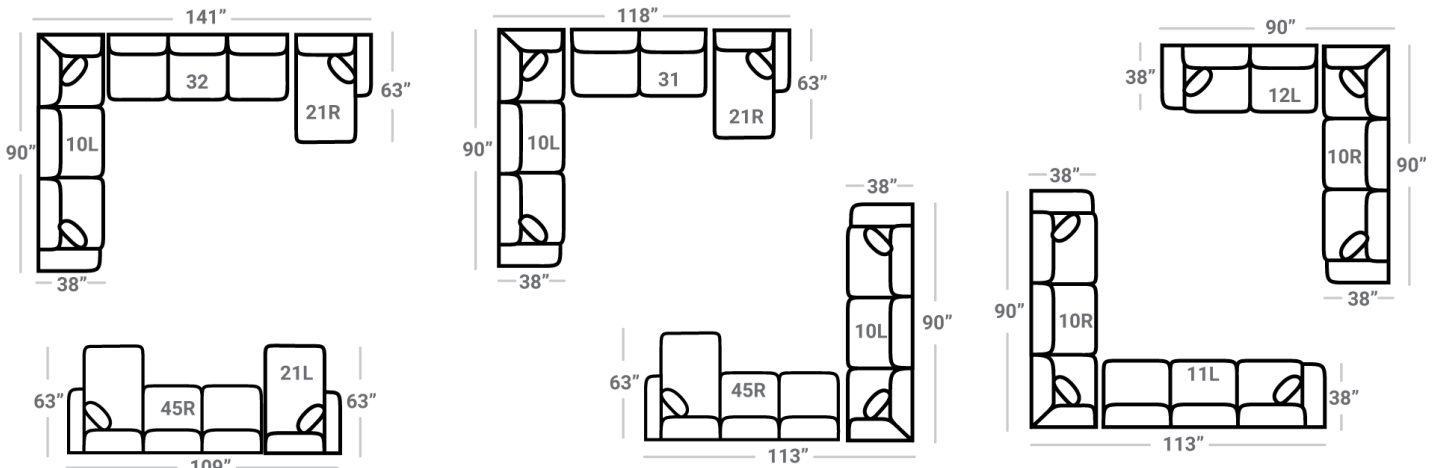

588

Body 1: All Body Fabric – Contrast 1 : Both Sides of Pillows Including Welt

PIECES

Sofa Height: 36" Seat Height: 21" Seat Depth: 19" Arm Height: 27"

Sleeper seat height may be 1-2" higher than other pieces

SOFAS

SECTIONALS

OTTOMANS

\* Available in both Left and Right configurations

CONFIGURATIONS

Dimensions are approximate and subject to change.

Printed: 6/24/2026