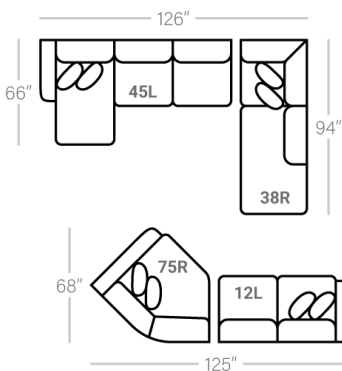

SOFAS

OTTOMANS

SECTIONALS

*** Chaise Cushions are reversible and can be moved w/ ottoman to other side with arms**

Sofa Height - 38"
Seat Height - 21"
Seat Depth - 23"
Arm Height - 26"

Body 1 - All Body Fabrics
Contrast 1 - Both Sides Of Pillows Including Welt
Contrast 2 - Both Sides Of Pillows Including Welt

Dimensions are approximate and subject to change.