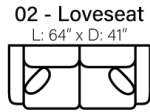

SOFAS

OTTOMANS

SECTIONALS

*** Chaise Cushions are reversible and can be moved w/ ottoman to other side with arms**

Sofa Height - 38"
Seat Height - 21"
Seat Depth - 23"
Arm Height - 26"

Body 1 - All Body Fabrics
Contrast 1 - Both Sides Of Pillows Including Welt
Contrast 2 - Both Sides Of Pillows Including Welt

Dimensions are approximate and subject to change.