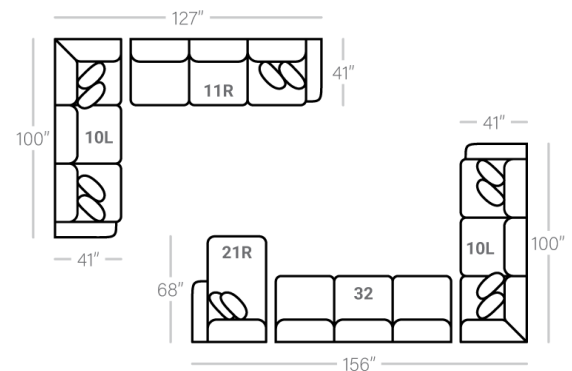

SOFAS

OTTOMANS

SECTIONALS

*** Chaise Cushions are reversible and can be moved w/ ottoman to other side with arms**

Sofa Height - 38"
Seat Height - 21"
Seat Depth - 23"
Arm Height - 26"

Body 1 - All Body Fabrics
Contrast 1 - Both Sides Of Pillows Including Welt
Contrast 2 - Both Sides Of Pillows Including Welt

Dimensions are approximate and subject to change.

Printed: 4/16/2026