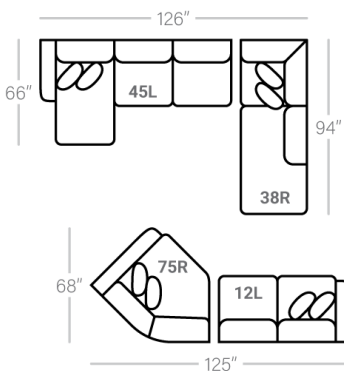

SOFAS

OTTOMANS

SECTIONALS

*** Chaise Cushions are reversible and can be moved w/ ottoman to other side with arms**

Sofa Height - 38"
Seat Height - 21"
Seat Depth - 23"
Arm Height - 26"

Body 1 - All Body Fabrics
Contrast 1 - Both Sides Of Pillows Including Welt
Contrast 2 - Both Sides Of Pillows Including Welt

Dimensions are approximate and subject to change.