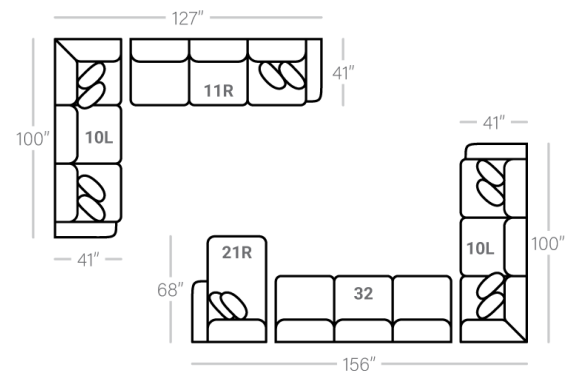

SOFAS

OTTOMANS

SECTIONALS

*** Chaise Cushions are reversible and can be moved w/ ottoman to other side with arms**

Sofa Height - 38"
Seat Height - 21"
Seat Depth - 23"
Arm Height - 26"

Body 1 - All Body Fabrics
Contrast 1 - Both Sides Of Pillows Including Welt
Contrast 2 - Both Sides Of Pillows Including Welt

Dimensions are approximate and subject to change.