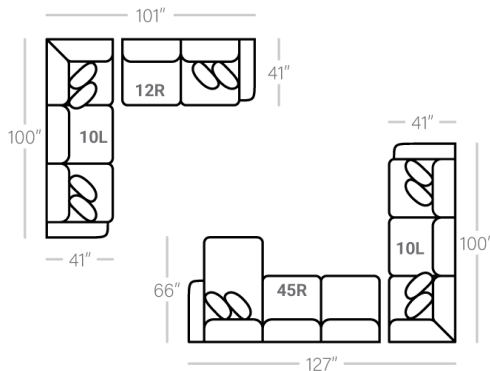

SOFAS

OTTOMANS

SECTIONALS

*** Chaise Cushions are reversible and can be moved w/ ottoman to other side with arms**

Sofa Height - 38"
Seat Height - 21"
Seat Depth - 23"
Arm Height - 26"

Body 1 - All Body Fabrics
Contrast 1 - Both Sides Of Pillows Including Welt
Contrast 2 - Both Sides Of Pillows Including Welt

Dimensions are approximate and subject to change.