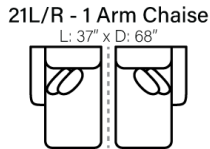

SOFAS

OTTOMANS

SECTIONALS

*** Chaise Cushions are reversible and can be moved w/ ottoman to other side with arms**

Sofa Height - 38"
Seat Height - 21"
Seat Depth - 23"
Arm Height - 26"

Body 1 - All Body Fabrics
Contrast 1 - Both Sides Of Pillows Including Welt
Contrast 2 - Both Sides Of Pillows Including Welt

Dimensions are approximate and subject to change.

Printed: 4/16/2026