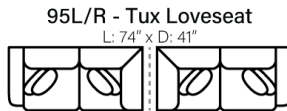

SOFAS

OTTOMANS

SECTIONALS

*** Chaise Cushions are reversible and can be moved w/ ottoman to other side with arms**

Sofa Height - 38"
Seat Height - 21"
Seat Depth - 23"
Arm Height - 26"

Body 1 - All Body Fabrics
Contrast 1 - Both Sides Of Pillows Including Welt
Contrast 2 - Both Sides Of Pillows Including Welt

Dimensions are approximate and subject to change.

Printed: 4/16/2026