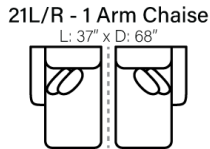

SOFAS

OTTOMANS

SECTIONALS

*** Chaise Cushions are reversible and can be moved w/ ottoman to other side with arms**

Sofa Height - 38"
Seat Height - 21"
Seat Depth - 23"
Arm Height - 26"

Body 1 - All Body Fabrics
Contrast 1 - Both Sides Of Pillows Including Welt
Contrast 2 - Both Sides Of Pillows Including Welt

Dimensions are approximate and subject to change.