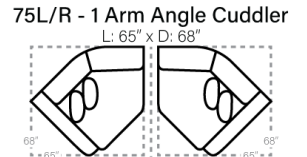

SOFAS

OTTOMANS

SECTIONALS

*** Chaise Cushions are reversible and can be moved w/ ottoman to other side with arms**

Sofa Height - 38"
Seat Height - 21"
Seat Depth - 23"
Arm Height - 26"

Body 1 - All Body Fabrics
Contrast 1 - Both Sides Of Pillows Including Welt
Contrast 2 - Both Sides Of Pillows Including Welt

Dimensions are approximate and subject to change.