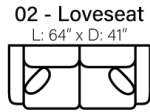

SOFAS

OTTOMANS

SECTIONALS

*** Chaise Cushions are reversible and can be moved w/ ottoman to other side with arms**

Sofa Height - 38"
Seat Height - 21"
Seat Depth - 23"
Arm Height - 26"

Body 1 - All Body Fabrics
Contrast 1 - Both Sides Of Pillows Including Welt
Contrast 2 - Both Sides Of Pillows Including Welt

Dimensions are approximate and subject to change.

Printed: 4/16/2026