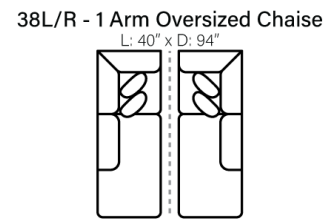

SOFAS

OTTOMANS

SECTIONALS

*** Chaise Cushions are reversible and can be moved w/ ottoman to other side with arms**

Sofa Height - 38"
Seat Height - 21"
Seat Depth - 23"
Arm Height - 26"

Body 1 - All Body Fabrics
Contrast 1 - Both Sides Of Pillows Including Welt
Contrast 2 - Both Sides Of Pillows Including Welt

Dimensions are approximate and subject to change.

Printed: 4/16/2026