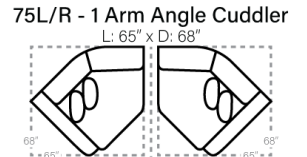

SOFAS

OTTOMANS

SECTIONALS

*** Chaise Cushions are reversible and can be moved w/ ottoman to other side with arms**

Sofa Height - 38"
Seat Height - 21"
Seat Depth - 23"
Arm Height - 26"

Body 1 - All Body Fabrics
Contrast 1 - Both Sides Of Pillows Including Welt
Contrast 2 - Both Sides Of Pillows Including Welt

Dimensions are approximate and subject to change.

Printed: 4/16/2026