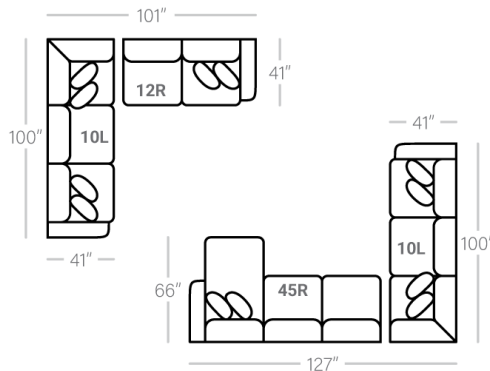

SOFAS

OTTOMANS

SECTIONALS

*** Chaise Cushions are reversible and can be moved w/ ottoman to other side with arms**

Sofa Height - 38"
Seat Height - 21"
Seat Depth - 23"
Arm Height - 26"

Body 1 - All Body Fabrics
Contrast 1 - Both Sides Of Pillows Including Welt
Contrast 2 - Both Sides Of Pillows Including Welt

Dimensions are approximate and subject to change.

Printed: 4/16/2026