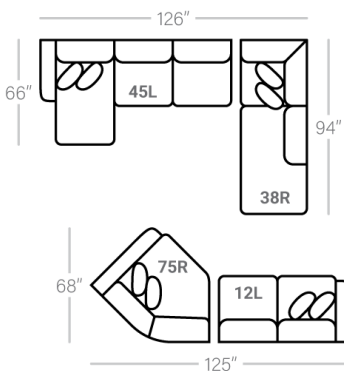

SOFAS

OTTOMANS

SECTIONALS

*** Chaise Cushions are reversible and can be moved w/ ottoman to other side with arms**

Sofa Height - 38"
Seat Height - 21"
Seat Depth - 23"
Arm Height - 26"

Body 1 - All Body Fabrics
Contrast 1 - Both Sides Of Pillows Including Welt
Contrast 2 - Both Sides Of Pillows Including Welt

Dimensions are approximate and subject to change.

Printed: 4/16/2026