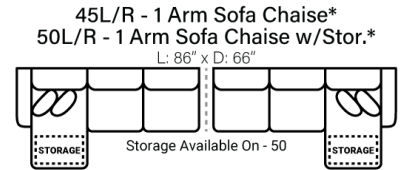

SOFAS

OTTOMANS

SECTIONALS

*** Chaise Cushions are reversible and can be moved w/ ottoman to other side with arms**

Sofa Height - 38"
Seat Height - 21"
Seat Depth - 23"
Arm Height - 26"

Body 1 - All Body Fabrics
Contrast 1 - Both Sides Of Pillows Including Welt
Contrast 2 - Both Sides Of Pillows Including Welt

Dimensions are approximate and subject to change.