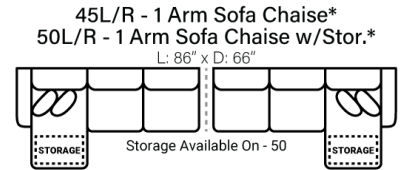

SOFAS

OTTOMANS

SECTIONALS

*** Chaise Cushions are reversible and can be moved w/ ottoman to other side with arms**

Sofa Height - 38"
Seat Height - 21"
Seat Depth - 23"
Arm Height - 26"

Body 1 - All Body Fabrics
Contrast 1 - Both Sides Of Pillows Including Welt
Contrast 2 - Both Sides Of Pillows Including Welt

Dimensions are approximate and subject to change.

Printed: 4/16/2026