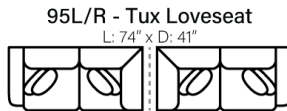

SOFAS

OTTOMANS

SECTIONALS

*** Chaise Cushions are reversible and can be moved w/ ottoman to other side with arms**

Sofa Height - 38"
Seat Height - 21"
Seat Depth - 23"
Arm Height - 26"

Body 1 - All Body Fabrics
Contrast 1 - Both Sides Of Pillows Including Welt
Contrast 2 - Both Sides Of Pillows Including Welt

Dimensions are approximate and subject to change.