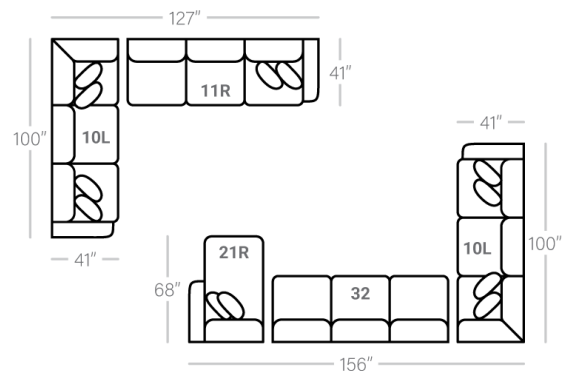

SOFAS

OTTOMANS

SECTIONALS

*** Chaise Cushions are reversible and can be moved w/ ottoman to other side with arms**

Sofa Height - 38"
Seat Height - 21"
Seat Depth - 23"
Arm Height - 26"

Body 1 - All Body Fabrics
Contrast 1 - Both Sides Of Pillows Including Welt
Contrast 2 - Both Sides Of Pillows Including Welt

Dimensions are approximate and subject to change.