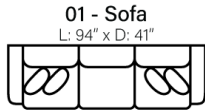

SOFAS

OTTOMANS

SECTIONALS

*** Chaise Cushions are reversible and can be moved w/ ottoman to other side with arms**

Sofa Height - 38"
Seat Height - 21"
Seat Depth - 23"
Arm Height - 26"

Body 1 - All Body Fabrics
Contrast 1 - Both Sides Of Pillows Including Welt
Contrast 2 - Both Sides Of Pillows Including Welt

Dimensions are approximate and subject to change.

Printed: 4/16/2026