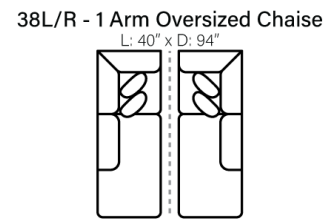

SOFAS

OTTOMANS

SECTIONALS

*** Chaise Cushions are reversible and can be moved w/ ottoman to other side with arms**

Sofa Height - 38"
Seat Height - 21"
Seat Depth - 23"
Arm Height - 26"

Body 1 - All Body Fabrics
Contrast 1 - Both Sides Of Pillows Including Welt
Contrast 2 - Both Sides Of Pillows Including Welt

Dimensions are approximate and subject to change.