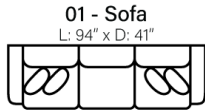

SOFAS

OTTOMANS

SECTIONALS

*** Chaise Cushions are reversible and can be moved w/ ottoman to other side with arms**

Sofa Height - 38"
Seat Height - 21"
Seat Depth - 23"
Arm Height - 26"

Body 1 - All Body Fabrics
Contrast 1 - Both Sides Of Pillows Including Welt
Contrast 2 - Both Sides Of Pillows Including Welt

Dimensions are approximate and subject to change.