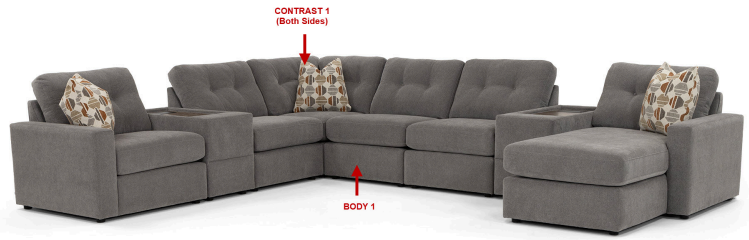

580

Body 1: All Body Fabric – Contrast 1 : Both Sides of Pillows

PIECES

Sofa Height : 37" Seat Height: 20" Seat Depth: 24" Arm Height: 25"

C
O
N
S
O
L
E

92
Console w/USB
Wireless Charger
L: 19" x D: 38"

S
E
C
T
I
O
N
A
L
S

17
Corner Chair
L: 38" x D: 38"

18
Armless Chair
L: 32" x D: 38"

21L
1 Arm Chaise
L: 38" x D: 67"

21R
1 Arm Chaise
L: 38" x D: 67"

24L
1 Arm Chair
L: 38" x D: 38"

24R
1 Arm Chair
L: 38" x D: 38"

O
T
T
O
S

13 - Sm. Sq. Otto
L: 30" x D: 30"

36 - Sm. Sq. Storage Otto
L: 30" x D: 30"

CONFIGURATIONS

Dimensions are approximate and subject to change.

Printed: 4/30/2025