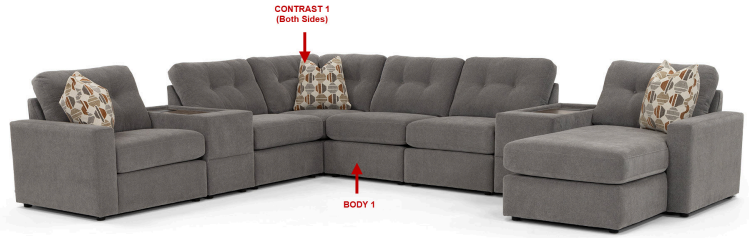

580

Body 1: All Body Fabric – Contrast 1 : Both Sides of Pillows

PIECES

Sofa Height : 37" Seat Height: 20" Seat Depth: 24" Arm Height: 25"

C
O
N
S
O
L
E

92
Console w/USB
Wireless Charger
L: 19" x D: 38"

S
E
C
T
I
O
N
A
L
S

17
Corner Chair
L: 38" x D: 38"

18
Armless Chair
L: 32" x D: 38"

21L
1 Arm Chaise
L: 38" x D: 67"

21R
1 Arm Chaise
L: 38" x D: 67"

24L
1 Arm Chair
L: 38" x D: 38"

24R
1 Arm Chair
L: 38" x D: 38"

O
T
T
O
S

13 - Sm. Sq. Otto
L: 30" x D: 30"

36 - Sm. Sq. Storage Otto
L: 30" x D: 30"

CONFIGURATIONS

Dimensions are approximate and subject to change.

Printed: 12/22/2024