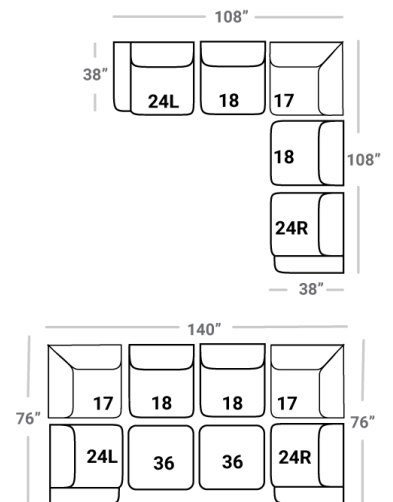

580

Body 1: All Body Fabric – Contrast 1 : Both Sides of Pillows

PIECES

Sofa Height : 37" Seat Height: 20" Seat Depth: 24" Arm Height: 25"

C
O
N
S
O
L
E

92
Console w/USB
Wireless Charger
L: 19" x D: 38"

S
E
C
T
I
O
N
A
L
S

17
Corner Chair
L: 38" x D: 38"

18
Armless Chair
L: 32" x D: 38"

21L
1 Arm Chaise
L: 38" x D: 67"

21R
1 Arm Chaise
L: 38" x D: 67"

24L
1 Arm Chair
L: 38" x D: 38"

24R
1 Arm Chair
L: 38" x D: 38"

O
T
T
O
S

13 - Sm. Sq. Otto
L: 30" x D: 30"

36 - Sm. Sq. Storage Otto
L: 30" x D: 30"

CONFIGURATIONS

Dimensions are approximate and subject to change.

Printed: 12/22/2024