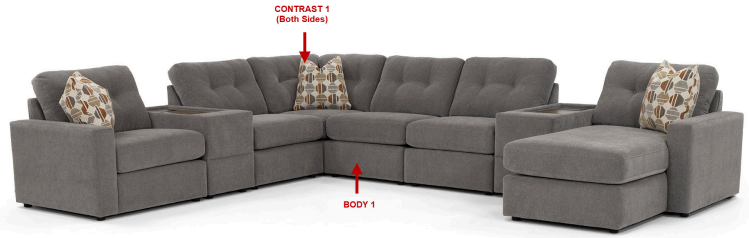

580

Body 1: All Body Fabric – Contrast 1 : Both Sides of Pillows

PIECES

Sofa Height : 37" Seat Height: 20" Seat Depth: 24" Arm Height: 25"

C
o
n
s
o
l
e

92
Console w/Charging Station
Wireless Charger

L: 19" x D: 38"

S
E
C
T
I
O
N
A
L
S

17
Corner Chair

L: 38" x D: 38"

18
Armless Chair

L: 32" x D: 38"

21L
1 Arm Chaise

L: 38" x D: 67"

21R
1 Arm Chaise

L: 38" x D: 67"

24L
1 Arm Chair

L: 38" x D: 38"

24R
1 Arm Chair

L: 38" x D: 38"

O
T
T
O
S

13 - Sm. Sq. Otto

L: 32" x D: 32"

Sectional connectors are attached to the bottom of the console and sectional items. Rotate connectors outward for use.

CONFIGURATIONS

Dimensions are approximate and subject to change.

Printed: 9/16/2024