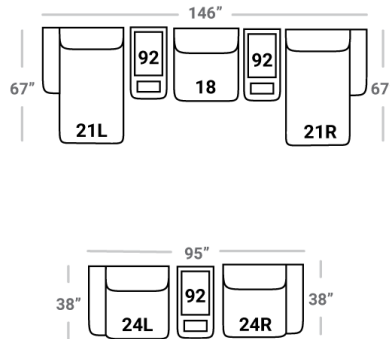

580

Body 1: All Body Fabric – Contrast 1 : Both Sides of Pillows

PIECES

Sofa Height : 37" Seat Height: 20" Seat Depth: 24" Arm Height: 25"

C
O
N
S
O
L
E

92
Console w/USB
Wireless Charger
L: 19" x D: 38"

S
E
C
T
I
O
N
A
L
S

17
Corner Chair
L: 38" x D: 38"

18
Armless Chair
L: 32" x D: 38"

21L
1 Arm Chaise
L: 38" x D: 67"

21R
1 Arm Chaise
L: 38" x D: 67"

24L
1 Arm Chair
L: 38" x D: 38"

24R
1 Arm Chair
L: 38" x D: 38"

O
T
T
O
S

13 - Sm. Sq. Otto
L: 30" x D: 30"

36 - Sm. Sq. Storage Otto
L: 30" x D: 30"

CONFIGURATIONS

Dimensions are approximate and subject to change.

Printed: 12/22/2024