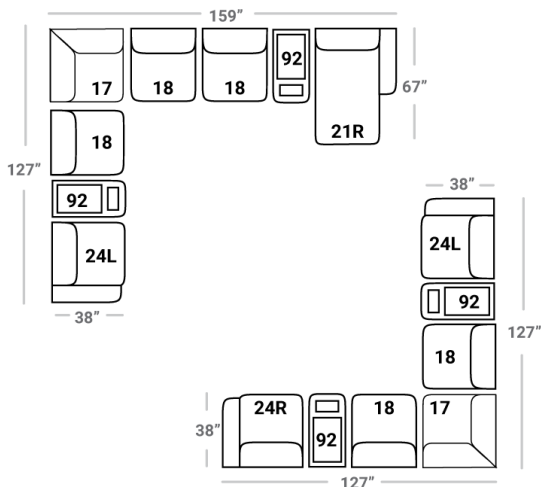

580

Body 1: All Body Fabric – Contrast 1 : Both Sides of Pillows

PIECES

Sofa Height : 37" Seat Height: 20" Seat Depth: 24" Arm Height: 25"

C
O
N
S
O
L
E

92
Console w/USB
Wireless Charger
L: 19" x D: 38"

S
E
C
T
I
O
N
A
L
S

17
Corner Chair
L: 38" x D: 38"

18
Armless Chair
L: 32" x D: 38"

21L
1 Arm Chaise
L: 38" x D: 67"

21R
1 Arm Chaise
L: 38" x D: 67"

24L
1 Arm Chair
L: 38" x D: 38"

24R
1 Arm Chair
L: 38" x D: 38"

O
T
T
O
S

13 - Sm. Sq. Otto
L: 30" x D: 30"

36 - Sm. Sq. Storage Otto
L: 30" x D: 30"

CONFIGURATIONS

Dimensions are approximate and subject to change.

Printed: 4/30/2025