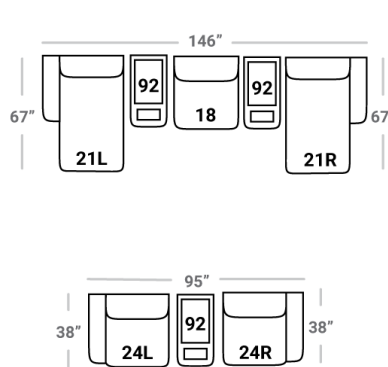

580

Body 1: All Body Fabric – Contrast 1 : Both Sides of Pillows

PIECES

Sofa Height : 37" Seat Height: 20" Seat Depth: 24" Arm Height: 25"

C
O
N
S
O
L
E

92
Console w/USB
Wireless Charger
L: 19" x D: 38"

S
E
C
T
I
O
N
A
L
S

17
Corner Chair
L: 38" x D: 38"

18
Armless Chair
L: 32" x D: 38"

21L
1 Arm Chaise
L: 38" x D: 67"

21R
1 Arm Chaise
L: 38" x D: 67"

24L
1 Arm Chair
L: 38" x D: 38"

24R
1 Arm Chair
L: 38" x D: 38"

O
T
T
O
S

13 - Sm. Sq. Otto
L: 30" x D: 30"

36 - Sm. Sq. Storage Otto
L: 30" x D: 30"

CONFIGURATIONS

Dimensions are approximate and subject to change.

Printed: 4/30/2025