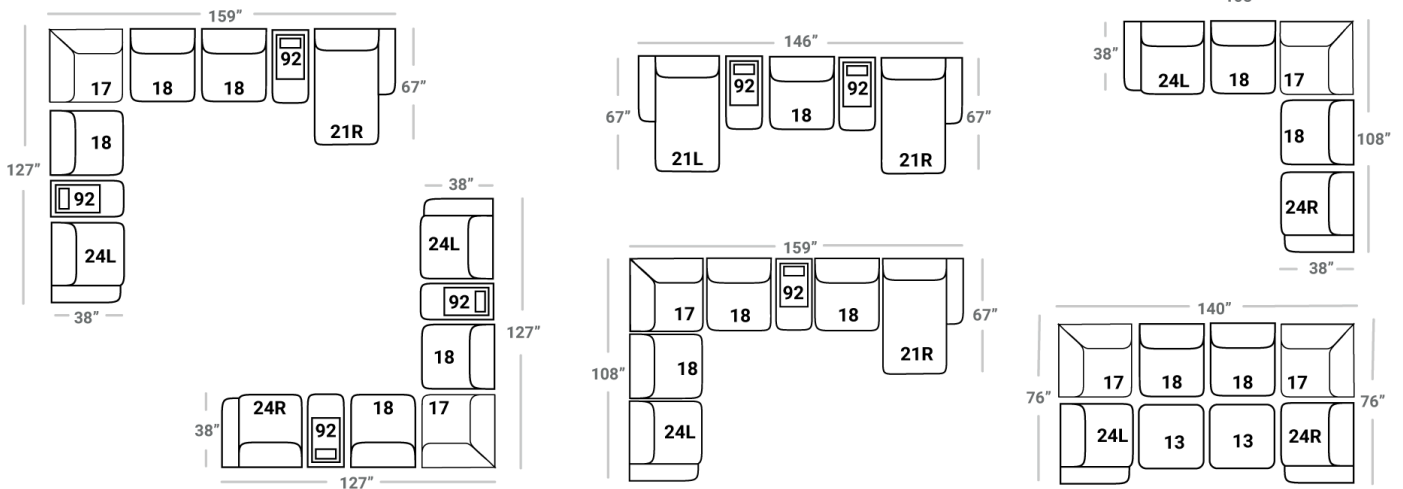

580

Body 1: All Body Fabric – Contrast 1 : Both Sides of Pillows

PIECES

Sofa Height : 37" Seat Height: 20" Seat Depth: 24" Arm Height: 25"

C
o
n
s
o
l
e

92
Console w/Charging Station
Wireless Charger

L: 19" x D: 38"

S
E
C
T
I
O
N
A
L
S

17
Corner Chair

L: 38" x D: 38"

18
Armless Chair

L: 32" x D: 38"

21L
1 Arm Chaise

L: 38" x D: 67"

21R
1 Arm Chaise

L: 38" x D: 67"

24L
1 Arm Chair

L: 38" x D: 38"

24R
1 Arm Chair

L: 38" x D: 38"

O
T
T
O
S

13 - Sm. Sq. Otto

L: 32" x D: 32"

Sectional connectors are attached to the bottom of the console and sectional items. Rotate connectors outward for use.

CONFIGURATIONS

Dimensions are approximate and subject to change.

Printed: 9/16/2024