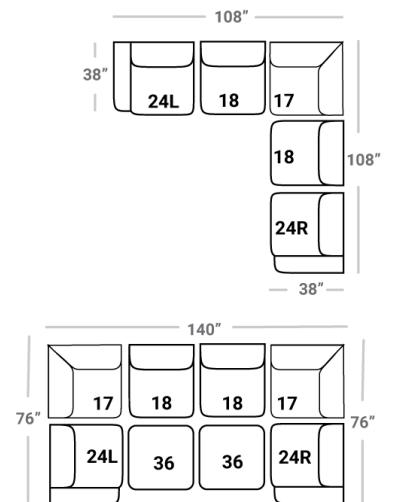

580

Body 1: All Body Fabric – Contrast 1 : Both Sides of Pillows

PIECES

Sofa Height : 37" Seat Height: 20" Seat Depth: 24" Arm Height: 25"

C
O
N
S
O
L
E

92
Console w/USB
Wireless Charger
L: 19" x D: 38"

S
E
C
T
I
O
N
A
L
S

17
Corner Chair
L: 38" x D: 38"

18
Armless Chair
L: 32" x D: 38"

21L
1 Arm Chaise
L: 38" x D: 67"

21R
1 Arm Chaise
L: 38" x D: 67"

24L
1 Arm Chair
L: 38" x D: 38"

24R
1 Arm Chair
L: 38" x D: 38"

O
T
T
O
S

13 - Sm. Sq. Otto
L: 30" x D: 30"

36 - Sm. Sq. Storage Otto
L: 30" x D: 30"

CONFIGURATIONS

Dimensions are approximate and subject to change.

Printed: 4/30/2025