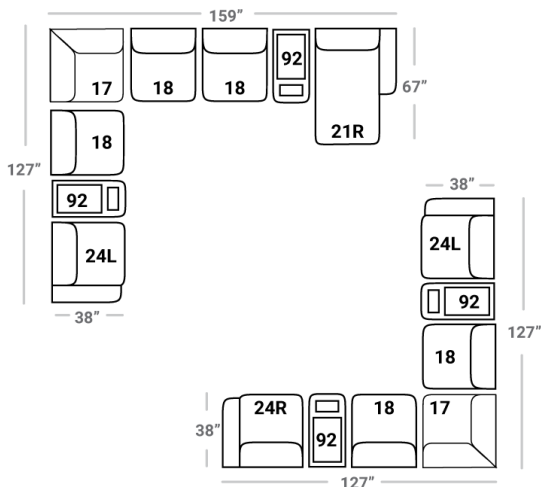

580

Body 1: All Body Fabric – Contrast 1 : Both Sides of Pillows

PIECES

Sofa Height : 37" Seat Height: 20" Seat Depth: 24" Arm Height: 25"

C
O
N
S
O
L
E

92
Console w/USB
Wireless Charger
L: 19" x D: 38"

S
E
C
T
I
O
N
A
L
S

17
Corner Chair
L: 38" x D: 38"

18
Armless Chair
L: 32" x D: 38"

21L
1 Arm Chaise
L: 38" x D: 67"

21R
1 Arm Chaise
L: 38" x D: 67"

24L
1 Arm Chair
L: 38" x D: 38"

24R
1 Arm Chair
L: 38" x D: 38"

O
T
T
O
S

13 - Sm. Sq. Otto
L: 30" x D: 30"

36 - Sm. Sq. Storage Otto
L: 30" x D: 30"

CONFIGURATIONS

Dimensions are approximate and subject to change.

Printed: 12/22/2024