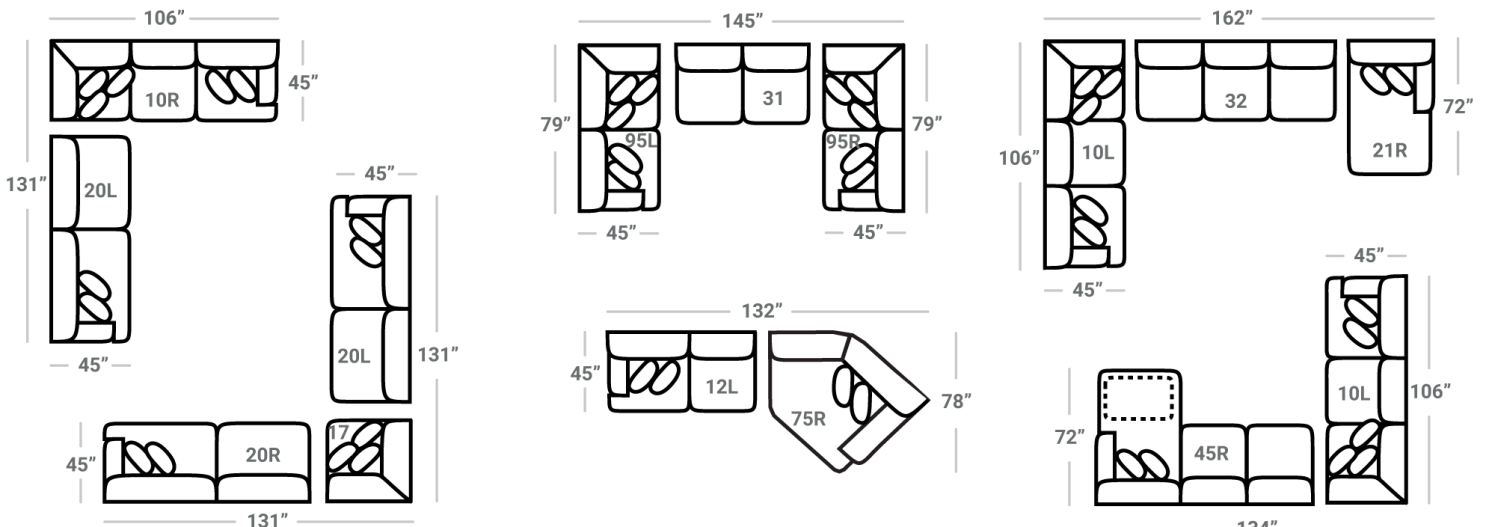

575 think LOCAL

www.stantonsofas.com

Body 1: All Body Fabric – Contrast 1 : Both Sides of Pillows Including Welt – Contrast 2 : Both Sides of Pillows Including Welt – Contrast 3 : Both Sides of Pillows Including Welt

PIECES

Sofa Height : 37" Seat Height: 19" Seat Depth: 25" Arm Height: 25"

SOFAS

SECTIONALS

OTTOMOS

\* Available in both Left and Right configurations

CONFIGURATIONS

Dimensions are approximate and subject to change.