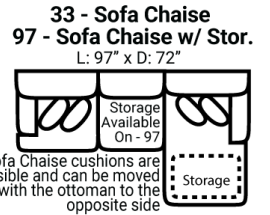

575 think LOCAL

www.stantonsofas.com

Body 1: All Body Fabric – Contrast 1 : Both Sides of Pillows Including Welt – Contrast 2 : Both Sides of Pillows Including Welt – Contrast 3 : Both Sides of Pillows Including Welt

PIECES

Sofa Height : 37" Seat Height: 19" Seat Depth: 25" Arm Height: 25"

SOFAS

SECTIONALS

OTTOMOS

\* Available in both Left and Right configurations

CONFIGURATIONS

Dimensions are approximate and subject to change.