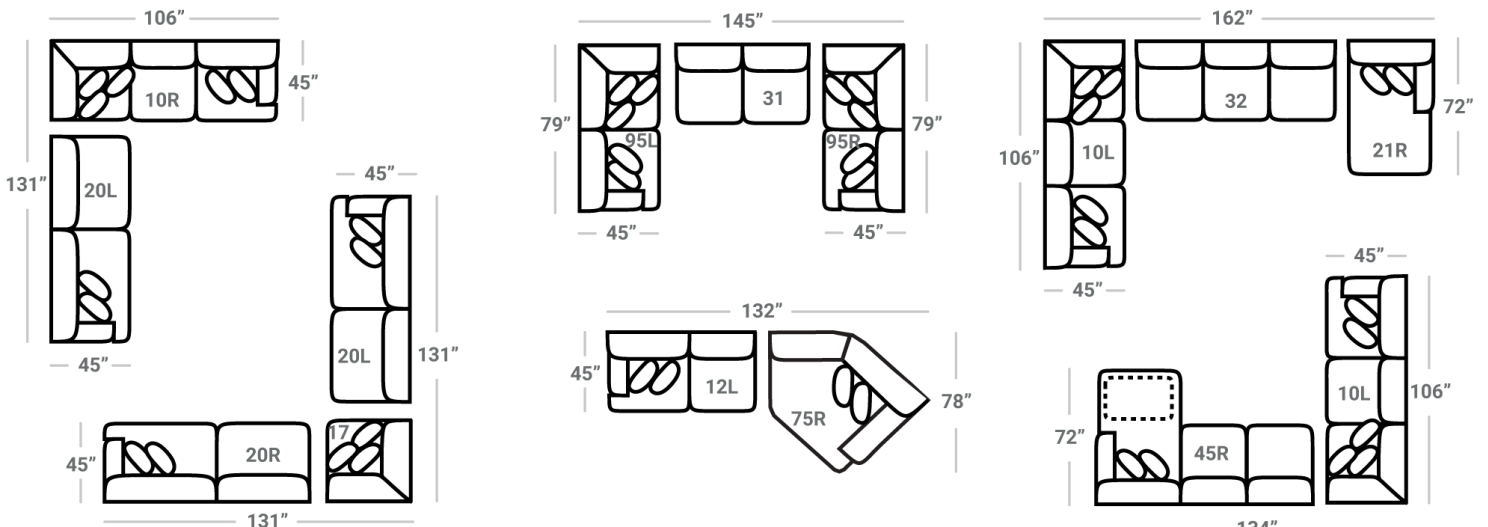

67 - XL Ottoman

L: 51" x D: 51"

46 - LG Ottoman

L: 45" x D: 45"

29 - Cocktail Otto.

L: 39" x D: 39"

35 - Storage Otto.

L: 37" x D: 37"

43 - Rect. Otto.

L: 50" x D: 28"

47 - Rect. Storage Otto.

L: 50" x D: 28"

Feather Backs and Pillows

\* Available in both Left and Right configurations

CONFIGURATIONS

Dimensions are approximate and subject to change.