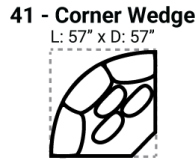

575 think LOCAL

www.stantonsofas.com

Body 1: All Body Fabric – Contrast 1 : Both Sides of Pillows Including Welt – Contrast 2 : Both Sides of Pillows Including Welt – Contrast 3 : Both Sides of Pillows Including Welt

PIECES

Sofa Height : 37" Seat Height: 19" Seat Depth: 25" Arm Height: 25"

SOFAS

SECTIONALS

OTTOMOS

\* Available in both Left and Right configurations

CONFIGURATIONS

Dimensions are approximate and subject to change.