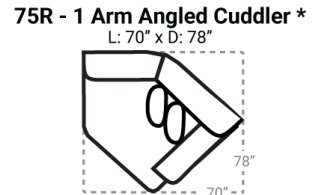

PIECES

Sofa Height : 37" Seat Height: 19" Seat Depth: 25" Arm Height: 25"

SOFAS

SECTIONALS

OTTOMOS

\* Available in both Left and Right configurations

CONFIGURATIONS

Dimensions are approximate and subject to change.