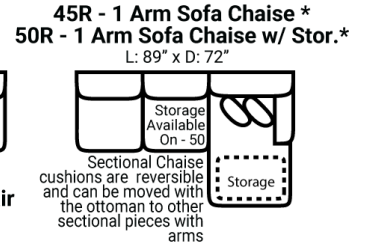

575 think LOCAL

www.stantonsofas.com

Body 1: All Body Fabric – Contrast 1 : Both Sides of Pillows Including Welt – Contrast 2 : Both Sides of Pillows Including Welt – Contrast 3 : Both Sides of Pillows Including Welt

PIECES

Sofa Height : 37" Seat Height: 19" Seat Depth: 25" Arm Height: 25"

SOFAS

SECTIONALS

OTTOMOS

\* Available in both Left and Right configurations

CONFIGURATIONS

Dimensions are approximate and subject to change.