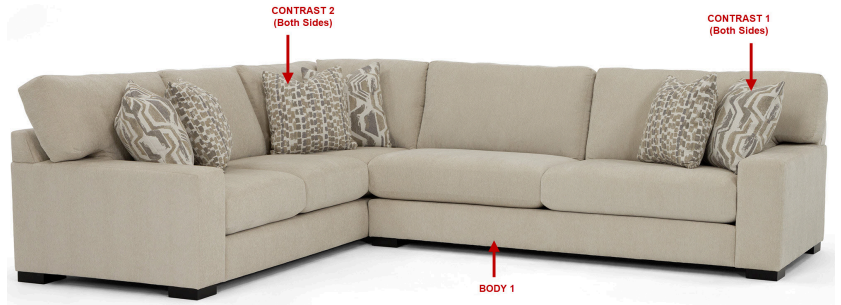

574 think LOCAL

www.stantonsofas.com

Body 1: All Body Fabric – Contrast 1 : Both Sides of Pilliows – Contrast 2 : Both Sides of Pilliows

PIECES

Sofa Height : 36" Seat Height: 19" Seat Depth: 24" Arm Height: 23"

SOFAS

<p><b>01 - Sofa</b> L: 96" x D: 40"</p>	<p><b>02 - Loveseat</b> L: 72" x D: 40"</p>	<p><b>05 - Chair 1/2</b> L: 48" x D: 40"</p>	<p><b>44 - Double Chair</b> L: 63" x D: 40"</p>	<p><b>81 - Lg. Sofa</b> L: 99" x D: 40"</p>	<p><b>33 - Sofa Chaise</b> <b>97 - Sofa Chaise w/ Storage</b> L: 99" x D: 67"</p> <p>Sofa Chaise cushions are reversible and can be moved with the ottoman to the opposite side</p>
---	---	--	---	---	---

SECTIONALS

<p><b>10L - Tux Sofa*</b> L: 103" x D: 40"</p>	<p><b>11L - 1 Arm Sofa*</b> L: 90" x D: 40"</p>	<p><b>32 - Armless Sofa</b> L: 81" x D: 40"</p>	<p><b>45R - 1 Arm Sofa Chaise*</b> <b>50R - 1 Arm Sofa Chaise w/ Storage*</b> L: 90" x D: 67"</p> <p>Sectional Chaise cushions are reversible and can be moved w/ the ottoman to other sectional pieces with arms</p>		
<p><b>95L - Tux Love*</b> L: 76" x D: 40"</p>	<p><b>20L - 1 Arm Sofa*</b> L: 88" x D: 40"</p>	<p><b>12R - 1 Arm Loveseat*</b> L: 63" x D: 40"</p>	<p><b>31 - Armless Love</b> L: 54" x D: 40"</p>		
<p><b>17 - Corner Chair</b> L: 40" x D: 40"</p>	<p><b>18 - Armless Chair</b> L: 27" x D: 40"</p>	<p><b>21L - 1 Arm Chaise*</b> L: 36" x D: 67"</p>	<p><b>24R - 1 Arm Chair*</b> L: 36" x D: 40"</p>	<p><b>41 - Corner Wedge</b> L: 54" x D: 54"</p>	<p><b>75R - 1 Arm Angle Cuddler*</b> L: 71" x D: 71"</p>

OTTOMOS

<p><b>06 - Lg. Otto.</b> L: 40" x D: 26"</p>	<p><b>43 - Rect. Cktl. Otto.</b> <b>47 - Rect. Stor. Otto.</b> L: 49" x D: 27"</p>	<p><b>13 - Sm. Sq. Otto.</b> <b>36 - Sm. Sq. Stor. Otto.</b> L: 31" x D: 31"</p>	<p><b>29 - Sq. Cktl. Otto.</b> L: 39" x D: 39"</p>	<p><b>35 - Sq. Stor. Otto.</b> L: 38" x D: 38"</p>	<p><b>67 - XL. Sq. Cktl. Otto.</b> L: 49" x D: 49"</p>	<p><b>PLUSH</b> Comfort Plush Feather Pillows</p>
--	--	--	--	--	--	---