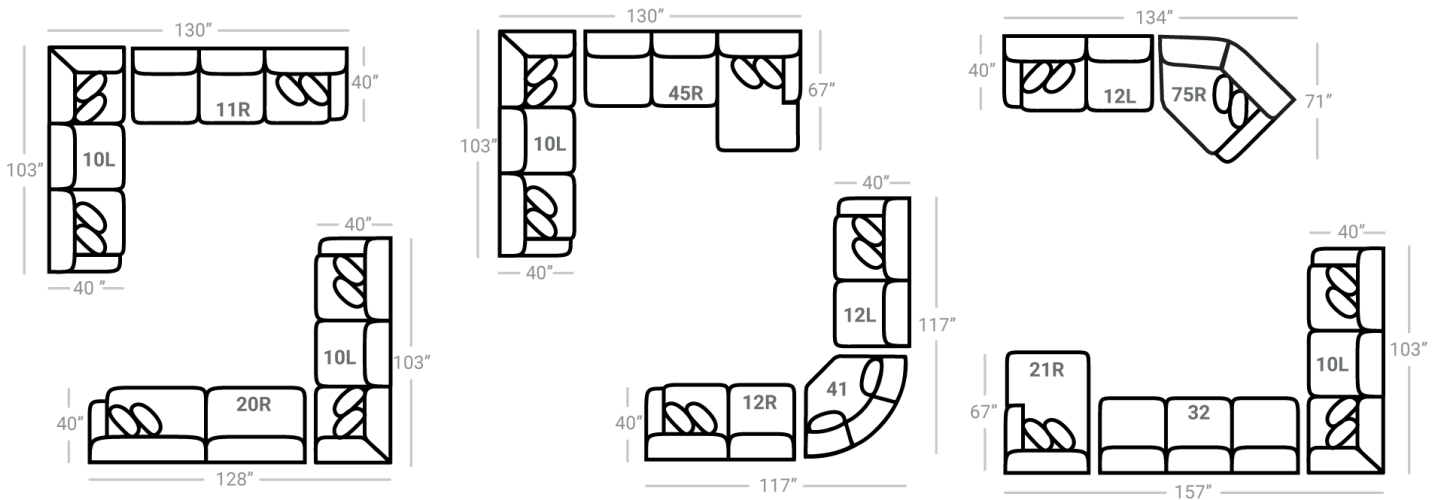

CONFIGURATIONS

Dimensions are approximate and subject to change.

Printed: 4/14/2026