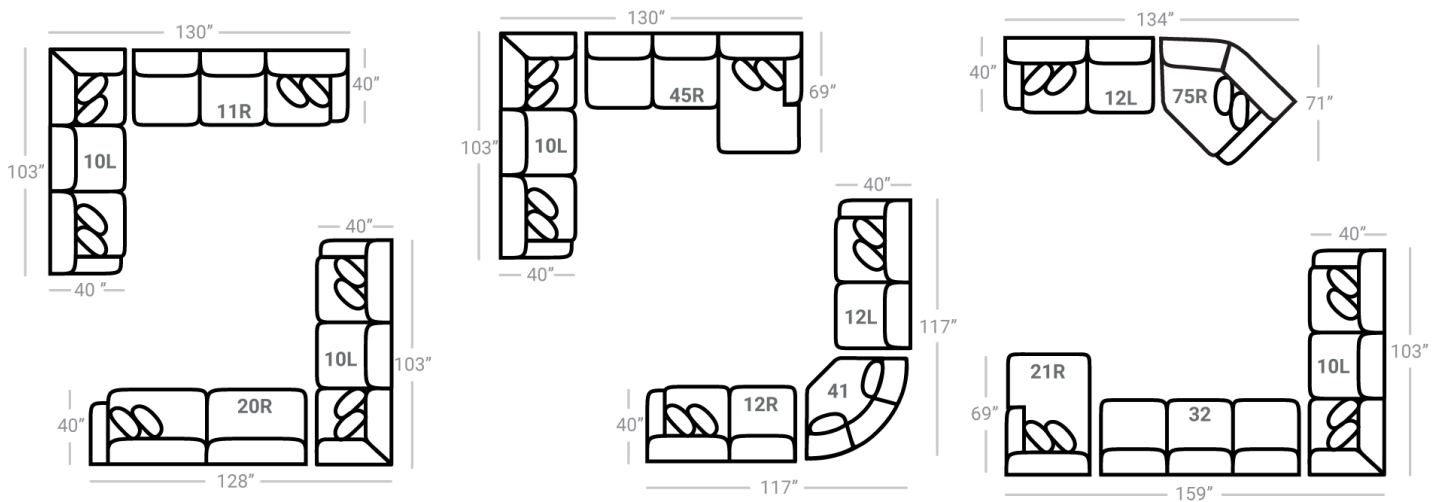

CONFIGURATIONS

Dimensions are approximate and subject to change.

Printed: 10/22/2024