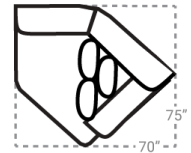

PIECES

Sofa Height : 37" Seat Height: 20" Seat Depth: 25" Arm Height: 25"

SECTIONALS

10L - Tux Sofa *
L: 104" x D: 44"

11L - 1 Arm Sofa *
L: 91" x D: 44"

32 - Armless Sofa
L: 82" x D: 44"

45R - 1 Arm Sofa Chaise *
50R - 1 Arm Sofa Chaise w/ Stor.*
L: 91" x D: 69"

95L - Tux Loveseat *
L: 77" x D: 44"

12L - 1 Arm Loveseat *
L: 64" x D: 44"

31 - Armless Loveseat
L: 54" x D: 44"

18 - Armless Chair
L: 27" x D: 44"

17 - Corner Chair
L: 44" x D: 44"

24L - 1 Arm Chair *
L: 37" x D: 44"

21L - 1 Arm Chaise *
L: 37" x D: 69"

41 - Corner Wedge
L: 56" x D: 56"

75R - 1 Arm Angled Cuddler *
L: 70" x D: 75"

OTTOMANS

Recommended Caster
91755 - Ottoman
L: 49" x D: 49"

67 - XL Ottoman
L: 49" x D: 49"

29 - Cocktail Otto.
L: 39" x D: 39"

35 - Storage Otto.
L: 38" x D: 38"

13 - Sm. Sq. Otto.
36 - Sm. Sq. Stor. Otto.
L: 31" x D: 31"

* Available in both Left and Right configurations

CONFIGURATIONS

Dimensions are approximate and subject to change.