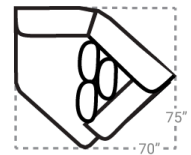

PIECES

Sofa Height : 37" Seat Height: 20" Seat Depth: 25" Arm Height: 25"

SECTIONALS

10L - Tux Sofa *
L: 104" x D: 44"

11L - 1 Arm Sofa *
L: 91" x D: 44"

32 - Armless Sofa
L: 82" x D: 44"

45R - 1 Arm Sofa Chaise *
50R - 1 Arm Sofa Chaise w/ Stor.*
L: 91" x D: 69"

95L - Tux Loveseat *
L: 77" x D: 44"

12L - 1 Arm Loveseat *
L: 64" x D: 44"

31 - Armless Loveseat
L: 54" x D: 44"

18 - Armless Chair
L: 27" x D: 44"

17 - Corner Chair
L: 44" x D: 44"

24L - 1 Arm Chair *
L: 37" x D: 44"

21L - 1 Arm Chaise *
L: 37" x D: 69"

41 - Corner Wedge
L: 56" x D: 56"

75R - 1 Arm Angled Cuddler *
L: 70" x D: 75"

OTTOMOS

Recommended Caster
91755 - Ottoman
L: 49" x D: 49"

67 - XL Ottoman
L: 49" x D: 49"

29 - Cocktail Otto.
L: 39" x D: 39"

35 - Storage Otto.
L: 38" x D: 38"

13 - Sm. Sq. Otto.
L: 31" x D: 31"

* Available in both Left and Right configurations

CONFIGURATIONS

Dimensions are approximate and subject to change.