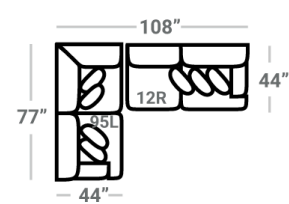

95L - Tux Loveseat \*  
L: 77" x D: 44"

12L - 1 Arm Loveseat \*  
L: 64" x D: 44"

31 - Armless Loveseat  
L: 54" x D: 44"

18 - Armless Chair  
L: 27" x D: 44"

17 - Corner Chair  
L: 44" x D: 44"

24L - 1 Arm Chair \*  
L: 37" x D: 44"

21L - 1 Arm Chaise \*  
L: 37" x D: 69"

41 - Corner Wedge  
L: 56" x D: 56"

75R - 1 Arm Angled Cuddler \*  
L: 70" x D: 75"

OTTOMANS

Recommended Caster  
91755 - Ottoman  
L: 49" x D: 49"

67 - XL Ottoman  
L: 49" x D: 49"

29 - Cocktail Otto.  
L: 39" x D: 39"

35 - Storage Otto.  
L: 38" x D: 38"

13 - Sm. Sq. Otto.  
36 - Sm. Sq. Stor. Otto.  
L: 31" x D: 31"

\* Available in both Left and Right configurations

CONFIGURATIONS

Dimensions are approximate and subject to change.

Printed: 9/8/2024