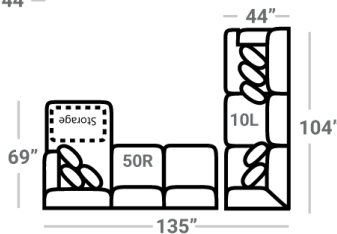

PIECES

Sofa Height : 37" Seat Height: 20" Seat Depth: 25" Arm Height: 25"

SECTIONALS

10L - Tux Sofa *
L: 104" x D: 44"

11L - 1 Arm Sofa *
L: 91" x D: 44"

32 - Armless Sofa
L: 82" x D: 44"

45R - 1 Arm Sofa Chaise *
50R - 1 Arm Sofa Chaise w/ Stor.*
L: 91" x D: 69"

95L - Tux Loveseat *
L: 77" x D: 44"

12L - 1 Arm Loveseat *
L: 64" x D: 44"

31 - Armless Loveseat
L: 54" x D: 44"

18 - Armless Chair
L: 27" x D: 44"

17 - Corner Chair
L: 44" x D: 44"

24L - 1 Arm Chair *
L: 37" x D: 44"

21L - 1 Arm Chaise *
L: 37" x D: 69"

41 - Corner Wedge
L: 56" x D: 56"

75R - 1 Arm Angled Cuddler *
L: 70" x D: 75"

OTTOMANS

Recommended Caster
91755 - Ottoman
L: 49" x D: 49"

67 - XL Ottoman
L: 49" x D: 49"

29 - Cocktail Otto.
L: 39" x D: 39"

35 - Storage Otto.
L: 38" x D: 38"

13 - Sm. Sq. Otto.
36 - Sm. Sq. Stor. Otto.
L: 31" x D: 31"

* Available in both Left and Right configurations

CONFIGURATIONS

Dimensions are approximate and subject to change.