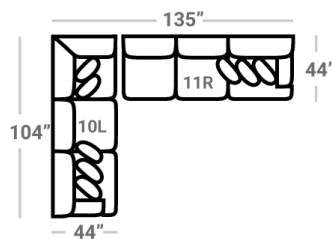

PIECES

Sofa Height : 37" Seat Height: 20" Seat Depth: 25" Arm Height: 25"

SECTIONALS

10L - Tux Sofa *
L: 104" x D: 44"

11L - 1 Arm Sofa *
L: 91" x D: 44"

32 - Armless Sofa
L: 82" x D: 44"

45R - 1 Arm Sofa Chaise *
50R - 1 Arm Sofa Chaise w/ Stor.*
L: 91" x D: 69"

95L - Tux Loveseat *
L: 77" x D: 44"

12L - 1 Arm Loveseat *
L: 64" x D: 44"

31 - Armless Loveseat
L: 54" x D: 44"

18 - Armless Chair
L: 27" x D: 44"

17 - Corner Chair
L: 44" x D: 44"

24L - 1 Arm Chair *
L: 37" x D: 44"

21L - 1 Arm Chaise *
L: 37" x D: 69"

41 - Corner Wedge
L: 56" x D: 56"

75R - 1 Arm Angled Cuddler *
L: 70" x D: 75"

OTTOMOS

Recommended Caster
91755 - Ottoman
L: 49" x D: 49"

67 - XL Ottoman
L: 49" x D: 49"

29 - Cocktail Otto.
L: 39" x D: 39"

35 - Storage Otto.
L: 38" x D: 38"

13 - Sm. Sq. Otto.
L: 31" x D: 31"

* Available in both Left and Right configurations

CONFIGURATIONS

Dimensions are approximate and subject to change.