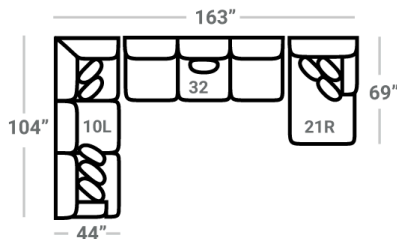

PIECES

Sofa Height : 37" Seat Height: 20" Seat Depth: 25" Arm Height: 25"

SECTIONALS

10L - Tux Sofa *
L: 104" x D: 44"

11L - 1 Arm Sofa *
L: 91" x D: 44"

32 - Armless Sofa
L: 82" x D: 44"

45R - 1 Arm Sofa Chaise *
50R - 1 Arm Sofa Chaise w/ Stor.*
L: 91" x D: 69"

95L - Tux Loveseat *
L: 77" x D: 44"

12L - 1 Arm Loveseat *
L: 64" x D: 44"

31 - Armless Loveseat
L: 54" x D: 44"

18 - Armless Chair
L: 27" x D: 44"

17 - Corner Chair
L: 44" x D: 44"

24L - 1 Arm Chair *
L: 37" x D: 44"

21L - 1 Arm Chaise *
L: 37" x D: 69"

41 - Corner Wedge
L: 56" x D: 56"

75R - 1 Arm Angled Cuddler *
L: 70" x D: 75"

OTTOMANS

Recommended Caster
91755 - Ottoman
L: 49" x D: 49"

67 - XL Ottoman
L: 49" x D: 49"

29 - Cocktail Otto.
L: 39" x D: 39"

35 - Storage Otto.
L: 38" x D: 38"

13 - Sm. Sq. Otto.
36 - Sm. Sq. Stor. Otto.
L: 31" x D: 31"

* Available in both Left and Right configurations

CONFIGURATIONS

Dimensions are approximate and subject to change.