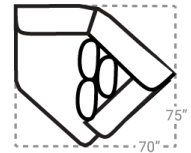

PIECES

Sofa Height : 37" Seat Height: 20" Seat Depth: 25" Arm Height: 25"

SECTIONALS

10L - Tux Sofa *
L: 104" x D: 44"

11L - 1 Arm Sofa *
L: 91" x D: 44"

32 - Armless Sofa
L: 82" x D: 44"

45R - 1 Arm Sofa Chaise *
50R - 1 Arm Sofa Chaise w/ Stor.*
L: 91" x D: 69"

Sectional Chaise cushions are reversible and can be moved with the ottoman to other sectional pieces with arms

95L - Tux Loveseat *
L: 77" x D: 44"

12L - 1 Arm Loveseat *
L: 64" x D: 44"

31 - Armless Loveseat
L: 54" x D: 44"

18 - Armless Chair
L: 27" x D: 44"

17 - Corner Chair
L: 44" x D: 44"

24L - 1 Arm Chair *
L: 37" x D: 44"

21L - 1 Arm Chaise *
L: 37" x D: 69"

41 - Corner Wedge
L: 56" x D: 56"

75R - 1 Arm Angled Cuddler *
L: 70" x D: 75"

OTTOMANS

Recommended Caster
91755 - Ottoman
L: 49" x D: 49"

67 - XL Ottoman
L: 49" x D: 49"

29 - Cocktail Otto.
L: 39" x D: 39"

35 - Storage Otto.
L: 38" x D: 38"

13 - Sm. Sq. Otto.
36 - Sm. Sq. Stor. Otto.
L: 31" x D: 31"