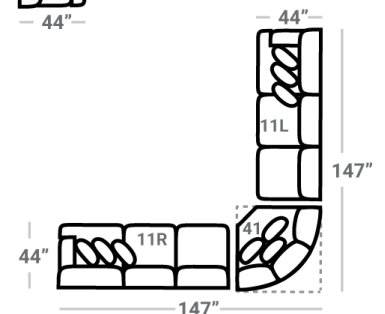

PIECES

Sofa Height : 37" Seat Height: 20" Seat Depth: 25" Arm Height: 25"

SECTIONALS

10L - Tux Sofa \*  
L: 104" x D: 44"

11L - 1 Arm Sofa \*  
L: 91" x D: 44"

32 - Armless Sofa  
L: 82" x D: 44"

45R - 1 Arm Sofa Chaise \*  
50R - 1 Arm Sofa Chaise w/ Stor.\*  
L: 91" x D: 69"

21L - 1 Arm Chaise \*  
L: 37" x D: 69"

41 - Corner Wedge  
L: 56" x D: 56"

75R - 1 Arm Angled Cuddler \*  
L: 70" x D: 75"

OTTOMANS

Recommended Caster  
91755 - Ottoman  
L: 49" x D: 49"

67 - XL Ottoman  
L: 49" x D: 49"

29 - Cocktail Otto.  
L: 39" x D: 39"

35 - Storage Otto.  
L: 38" x D: 38"

13 - Sm. Sq. Otto.  
36 - Sm. Sq. Stor. Otto.  
L: 31" x D: 31"

\* Available in both Left and Right configurations

CONFIGURATIONS

Dimensions are approximate and subject to change.

Printed: 9/8/2024