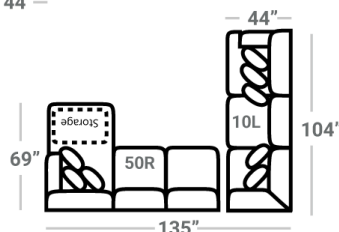

PIECES

Sofa Height : 37" Seat Height: 20" Seat Depth: 25" Arm Height: 25"

SECTIONALS

10L - Tux Sofa *
L: 104" x D: 44"

11L - 1 Arm Sofa *
L: 91" x D: 44"

32 - Armless Sofa
L: 82" x D: 44"

45R - 1 Arm Sofa Chaise *
50R - 1 Arm Sofa Chaise w/ Stor.*
L: 91" x D: 69"

95L - Tux Loveseat *
L: 77" x D: 44"

12L - 1 Arm Loveseat *
L: 64" x D: 44"

31 - Armless Loveseat
L: 54" x D: 44"

18 - Armless Chair
L: 27" x D: 44"

17 - Corner Chair
L: 44" x D: 44"

24L - 1 Arm Chair *
L: 37" x D: 44"

21L - 1 Arm Chaise *
L: 37" x D: 69"

41 - Corner Wedge
L: 56" x D: 56"

75R - 1 Arm Angled Cuddler *
L: 70" x D: 75"

OTTOMOS

Recommended Caster
91755 - Ottoman
L: 49" x D: 49"

67 - XL Ottoman
L: 49" x D: 49"

29 - Cocktail Otto.
L: 39" x D: 39"

35 - Storage Otto.
L: 38" x D: 38"

13 - Sm. Sq. Otto.
L: 31" x D: 31"

* Available in both Left and Right configurations

CONFIGURATIONS

Dimensions are approximate and subject to change.