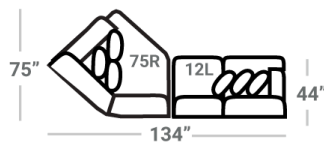

21L - 1 Arm Chaise *
L: 37" x D: 69"

41 - Corner Wedge
L: 56" x D: 56"

75R - 1 Arm Angled Cuddler *
L: 70" x D: 75"

OTTOMOS

Recommended Caster
91755 - Ottoman
L: 49" x D: 49"

67 - XL Ottoman
L: 49" x D: 49"

29 - Cocktail Otto.
L: 39" x D: 39"

35 - Storage Otto.
L: 38" x D: 38"

13 - Sm. Sq. Otto.
L: 31" x D: 31"

* Available in both Left and Right configurations

CONFIGURATIONS

Dimensions are approximate and subject to change.