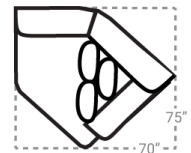

PIECES

Sofa Height : 37" Seat Height: 20" Seat Depth: 25" Arm Height: 25"

SECTIONALS

10L - Tux Sofa \*  
L: 104" x D: 44"

11L - 1 Arm Sofa \*  
L: 91" x D: 44"

32 - Armless Sofa  
L: 82" x D: 44"

45R - 1 Arm Sofa Chaise \*  
50R - 1 Arm Sofa Chaise w/ Stor.\*  
L: 91" x D: 69"

95L - Tux Loveseat \*  
L: 77" x D: 44"

12L - 1 Arm Loveseat \*  
L: 64" x D: 44"

31 - Armless Loveseat  
L: 54" x D: 44"

18 - Armless Chair  
L: 27" x D: 44"

17 - Corner Chair  
L: 44" x D: 44"

24L - 1 Arm Chair \*  
L: 37" x D: 44"

21L - 1 Arm Chaise \*  
L: 37" x D: 69"

41 - Corner Wedge  
L: 56" x D: 56"

75R - 1 Arm Angled Cuddler \*  
L: 70" x D: 75"

OTTOMANS

Recommended Caster  
91755 - Ottoman  
L: 49" x D: 49"

67 - XL Ottoman  
L: 49" x D: 49"

29 - Cocktail Otto.  
L: 39" x D: 39"

35 - Storage Otto.  
L: 38" x D: 38"

13 - Sm. Sq. Otto.  
36 - Sm. Sq. Stor. Otto.  
L: 31" x D: 31"

\* Available in both Left and Right configurations

CONFIGURATIONS