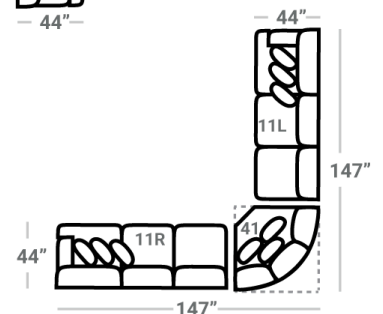

PIECES

Sofa Height : 37" Seat Height: 20" Seat Depth: 25" Arm Height: 25"

SECTIONALS

10L - Tux Sofa *
L: 104" x D: 44"

11L - 1 Arm Sofa *
L: 91" x D: 44"

32 - Armless Sofa
L: 82" x D: 44"

45R - 1 Arm Sofa Chaise *
50R - 1 Arm Sofa Chaise w/ Stor.*
L: 91" x D: 69"

95L - Tux Loveseat *
L: 77" x D: 44"

12L - 1 Arm Loveseat *
L: 64" x D: 44"

31 - Armless Loveseat
L: 54" x D: 44"

18 - Armless Chair
L: 27" x D: 44"

17 - Corner Chair
L: 44" x D: 44"

24L - 1 Arm Chair *
L: 37" x D: 44"

21L - 1 Arm Chaise *
L: 37" x D: 69"

41 - Corner Wedge
L: 56" x D: 56"

75R - 1 Arm Angled Cuddler *
L: 70" x D: 75"

OTTOMOS

Recommended Caster
91755 - Ottoman
L: 49" x D: 49"

67 - XL Ottoman
L: 49" x D: 49"

29 - Cocktail Otto.
L: 39" x D: 39"

35 - Storage Otto.
L: 38" x D: 38"

13 - Sm. Sq. Otto.
L: 31" x D: 31"

* Available in both Left and Right configurations

CONFIGURATIONS

Dimensions are approximate and subject to change.