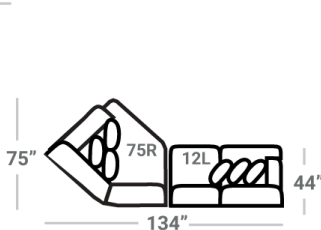

PIECES

Sofa Height : 37" Seat Height: 20" Seat Depth: 25" Arm Height: 25"

SECTIONALS

10L - Tux Sofa \*  
L: 104" x D: 44"

11L - 1 Arm Sofa \*  
L: 91" x D: 44"

32 - Armless Sofa  
L: 82" x D: 44"

45R - 1 Arm Sofa Chaise \*  
50R - 1 Arm Sofa Chaise w/ Stor.\*  
L: 91" x D: 69"

21L - 1 Arm Chaise \*  
L: 37" x D: 69"

41 - Corner Wedge  
L: 56" x D: 56"

75R - 1 Arm Angled Cuddler \*  
L: 70" x D: 75"

OTTOMANS

Recommended Caster  
91755 - Ottoman  
L: 49" x D: 49"

67 - XL Ottoman  
L: 49" x D: 49"

29 - Cocktail Otto.  
L: 39" x D: 39"

35 - Storage Otto.  
L: 38" x D: 38"

13 - Sm. Sq. Otto.  
36 - Sm. Sq. Stor. Otto.  
L: 31" x D: 31"

\* Available in both Left and Right configurations

CONFIGURATIONS

Dimensions are approximate and subject to change.

Printed: 9/8/2024