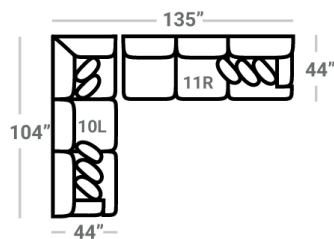

PIECES

Sofa Height : 37" Seat Height: 20" Seat Depth: 25" Arm Height: 25"

SECTIONALS

10L - Tux Sofa \*  
L: 104" x D: 44"

11L - 1 Arm Sofa \*  
L: 91" x D: 44"

32 - Armless Sofa  
L: 82" x D: 44"

45R - 1 Arm Sofa Chaise \*  
50R - 1 Arm Sofa Chaise w/ Stor.\*  
L: 91" x D: 69"

21L - 1 Arm Chaise \*  
L: 37" x D: 69"

41 - Corner Wedge  
L: 56" x D: 56"

75R - 1 Arm Angled Cuddler \*  
L: 70" x D: 75"

OTTOMANS

Recommended Caster  
91755 - Ottoman  
L: 49" x D: 49"

67 - XL Ottoman  
L: 49" x D: 49"

29 - Cocktail Otto.  
L: 39" x D: 39"

35 - Storage Otto.  
L: 38" x D: 38"

13 - Sm. Sq. Otto.  
36 - Sm. Sq. Stor. Otto.  
L: 31" x D: 31"

\* Available in both Left and Right configurations

CONFIGURATIONS

Dimensions are approximate and subject to change.

Printed: 9/8/2024