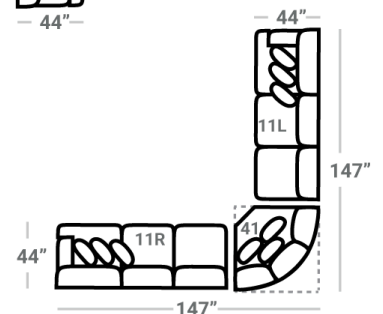

PIECES

Sofa Height : 37" Seat Height: 20" Seat Depth: 25" Arm Height: 25"

SECTIONALS

10L - Tux Sofa *
L: 104" x D: 44"

11L - 1 Arm Sofa *
L: 91" x D: 44"

32 - Armless Sofa
L: 82" x D: 44"

45R - 1 Arm Sofa Chaise *
50R - 1 Arm Sofa Chaise w/ Stor.*
L: 91" x D: 69"

18 - Armless Chair
L: 27" x D: 44"

17 - Corner Chair
L: 44" x D: 44"

24L - 1 Arm Chair *
L: 37" x D: 44"

21L - 1 Arm Chaise *
L: 37" x D: 69"

41 - Corner Wedge
L: 56" x D: 56"

75R - 1 Arm Angled Cuddler *
L: 70" x D: 75"

OTTOMANS

Recommended Caster
91755 - Ottoman
L: 49" x D: 49"

67 - XL Ottoman
L: 49" x D: 49"

29 - Cocktail Otto.
L: 39" x D: 39"

35 - Storage Otto.
L: 38" x D: 38"

13 - Sm. Sq. Otto.
36 - Sm. Sq. Stor. Otto.
L: 31" x D: 31"

* Available in both Left and Right configurations

CONFIGURATIONS

Dimensions are approximate and subject to change.

Printed: 4/14/2026