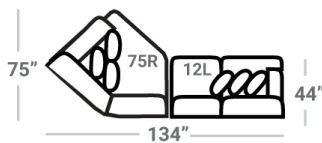

18 - Armless Chair
L: 27" x D: 44"

17 - Corner Chair
L: 44" x D: 44"

24L - 1 Arm Chair *
L: 37" x D: 44"

21L - 1 Arm Chaise *
L: 37" x D: 69"

41 - Corner Wedge
L: 56" x D: 56"

75R - 1 Arm Angled Cuddler *
L: 70" x D: 75"

OTTOMANS

Recommended Caster
91755 - Ottoman
L: 49" x D: 49"

67 - XL Ottoman
L: 49" x D: 49"

29 - Cocktail Otto.
L: 39" x D: 39"

35 - Storage Otto.
L: 38" x D: 38"

13 - Sm. Sq. Otto.
36 - Sm. Sq. Stor. Otto.
L: 31" x D: 31"

* Available in both Left and Right configurations

CONFIGURATIONS

Dimensions are approximate and subject to change.

Printed: 4/14/2026