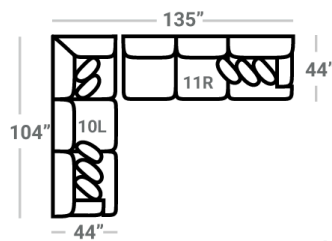

PIECES

Sofa Height : 37" Seat Height: 20" Seat Depth: 25" Arm Height: 25"

SECTIONALS

10L - Tux Sofa *
L: 104" x D: 44"

11L - 1 Arm Sofa *
L: 91" x D: 44"

32 - Armless Sofa
L: 82" x D: 44"

45R - 1 Arm Sofa Chaise *
50R - 1 Arm Sofa Chaise w/ Stor.*
L: 91" x D: 69"

18 - Armless Chair
L: 27" x D: 44"

17 - Corner Chair
L: 44" x D: 44"

24L - 1 Arm Chair *
L: 37" x D: 44"

21L - 1 Arm Chaise *
L: 37" x D: 69"

41 - Corner Wedge
L: 56" x D: 56"

75R - 1 Arm Angled Cuddler *
L: 70" x D: 75"

OTTOMANS

Recommended Caster
91755 - Ottoman
L: 49" x D: 49"

67 - XL Ottoman
L: 49" x D: 49"

29 - Cocktail Otto.
L: 39" x D: 39"

35 - Storage Otto.
L: 38" x D: 38"

13 - Sm. Sq. Otto.
36 - Sm. Sq. Stor. Otto.
L: 31" x D: 31"

* Available in both Left and Right configurations

CONFIGURATIONS

Dimensions are approximate and subject to change.

Printed: 4/14/2026