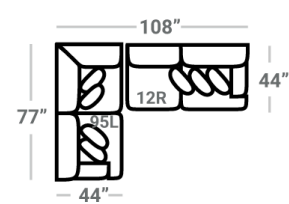

PIECES

Sofa Height : 37" Seat Height: 20" Seat Depth: 25" Arm Height: 25"

SECTIONALS

10L - Tux Sofa *
L: 104" x D: 44"

11L - 1 Arm Sofa *
L: 91" x D: 44"

32 - Armless Sofa
L: 82" x D: 44"

45R - 1 Arm Sofa Chaise *
50R - 1 Arm Sofa Chaise w/ Stor.*
L: 91" x D: 69"

95L - Tux Loveseat *
L: 77" x D: 44"

12L - 1 Arm Loveseat *
L: 64" x D: 44"

31 - Armless Loveseat
L: 54" x D: 44"

18 - Armless Chair
L: 27" x D: 44"

17 - Corner Chair
L: 44" x D: 44"

24L - 1 Arm Chair *
L: 37" x D: 44"

21L - 1 Arm Chaise *
L: 37" x D: 69"

41 - Corner Wedge
L: 56" x D: 56"

75R - 1 Arm Angled Cuddler *
L: 70" x D: 75"

OTTOMOS

Recommended Caster
91755 - Ottoman
L: 49" x D: 49"

67 - XL Ottoman
L: 49" x D: 49"

29 - Cocktail Otto.
L: 39" x D: 39"

35 - Storage Otto.
L: 38" x D: 38"

13 - Sm. Sq. Otto.
L: 31" x D: 31"

* Available in both Left and Right configurations

CONFIGURATIONS

Dimensions are approximate and subject to change.