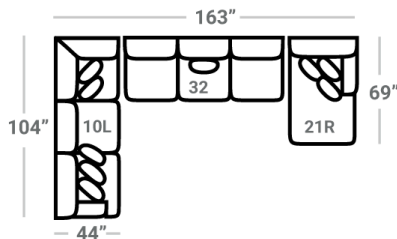

PIECES

Sofa Height : 37" Seat Height: 20" Seat Depth: 25" Arm Height: 25"

SECTIONALS

10L - Tux Sofa *
L: 104" x D: 44"

11L - 1 Arm Sofa *
L: 91" x D: 44"

32 - Armless Sofa
L: 82" x D: 44"

45R - 1 Arm Sofa Chaise *
50R - 1 Arm Sofa Chaise w/ Stor.*
L: 91" x D: 69"

95L - Tux Loveseat *
L: 77" x D: 44"

12L - 1 Arm Loveseat *
L: 64" x D: 44"

31 - Armless Loveseat
L: 54" x D: 44"

18 - Armless Chair
L: 27" x D: 44"

17 - Corner Chair
L: 44" x D: 44"

24L - 1 Arm Chair *
L: 37" x D: 44"

21L - 1 Arm Chaise *
L: 37" x D: 69"

41 - Corner Wedge
L: 56" x D: 56"

75R - 1 Arm Angled Cuddler *
L: 70" x D: 75"

OTTOMOS

Recommended Caster
91755 - Ottoman
L: 49" x D: 49"

67 - XL Ottoman
L: 49" x D: 49"

29 - Cocktail Otto.
L: 39" x D: 39"

35 - Storage Otto.
L: 38" x D: 38"

13 - Sm. Sq. Otto.
L: 31" x D: 31"

* Available in both Left and Right configurations

CONFIGURATIONS

Dimensions are approximate and subject to change.