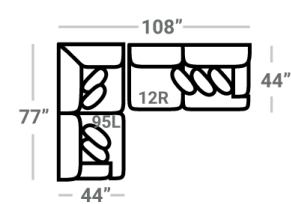

PIECES

Sofa Height : 37" Seat Height: 20" Seat Depth: 25" Arm Height: 25"

SECTIONALS

10L - Tux Sofa *
L: 104" x D: 44"

11L - 1 Arm Sofa *
L: 91" x D: 44"

32 - Armless Sofa
L: 82" x D: 44"

45R - 1 Arm Sofa Chaise *
50R - 1 Arm Sofa Chaise w/ Stor.*
L: 91" x D: 69"

95L - Tux Loveseat *
L: 77" x D: 44"

12L - 1 Arm Loveseat *
L: 64" x D: 44"

31 - Armless Loveseat
L: 54" x D: 44"

18 - Armless Chair
L: 27" x D: 44"

17 - Corner Chair
L: 44" x D: 44"

24L - 1 Arm Chair *
L: 37" x D: 44"

21L - 1 Arm Chaise *
L: 37" x D: 69"

41 - Corner Wedge
L: 56" x D: 56"

75R - 1 Arm Angled Cuddler *
L: 70" x D: 75"

OTTOMANS

Recommended Caster
91755 - Ottoman
L: 49" x D: 49"

67 - XL Ottoman
L: 49" x D: 49"

29 - Cocktail Otto.
L: 39" x D: 39"

35 - Storage Otto.
L: 38" x D: 38"

13 - Sm. Sq. Otto.
36 - Sm. Sq. Stor. Otto.
L: 31" x D: 31"

* Available in both Left and Right configurations

CONFIGURATIONS

Dimensions are approximate and subject to change.