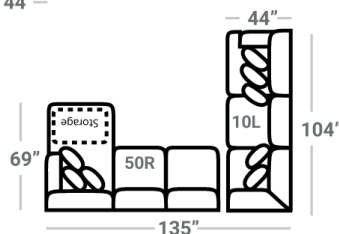

PIECES

Sofa Height : 37" Seat Height: 20" Seat Depth: 25" Arm Height: 25"

SECTIONALS

10L - Tux Sofa \*  
L: 104" x D: 44"

11L - 1 Arm Sofa \*  
L: 91" x D: 44"

32 - Armless Sofa  
L: 82" x D: 44"

45R - 1 Arm Sofa Chaise \*  
50R - 1 Arm Sofa Chaise w/ Stor.\*  
L: 91" x D: 69"

21L - 1 Arm Chaise \*  
L: 37" x D: 69"

41 - Corner Wedge  
L: 56" x D: 56"

75R - 1 Arm Angled Cuddler \*  
L: 70" x D: 75"

OTTOMANS

Recommended Caster  
91755 - Ottoman  
L: 49" x D: 49"

67 - XL Ottoman  
L: 49" x D: 49"

29 - Cocktail Otto.  
L: 39" x D: 39"

35 - Storage Otto.  
L: 38" x D: 38"

13 - Sm. Sq. Otto.  
36 - Sm. Sq. Stor. Otto.  
L: 31" x D: 31"

\* Available in both Left and Right configurations

CONFIGURATIONS

Dimensions are approximate and subject to change.

Printed: 9/8/2024