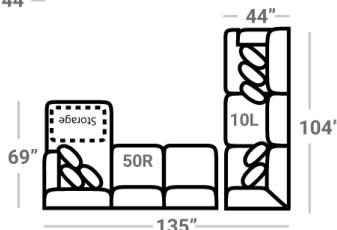

PIECES

Sofa Height : 37" Seat Height: 20" Seat Depth: 25" Arm Height: 25"

SECTIONALS

10L - Tux Sofa *
L: 104" x D: 44"

11L - 1 Arm Sofa *
L: 91" x D: 44"

32 - Armless Sofa
L: 82" x D: 44"

45R - 1 Arm Sofa Chaise *
50R - 1 Arm Sofa Chaise w/ Stor.*
L: 91" x D: 69"

18 - Armless Chair
L: 27" x D: 44"

17 - Corner Chair
L: 44" x D: 44"

24L - 1 Arm Chair *
L: 37" x D: 44"

21L - 1 Arm Chaise *
L: 37" x D: 69"

41 - Corner Wedge
L: 56" x D: 56"

75R - 1 Arm Angled Cuddler *
L: 70" x D: 75"

OTTOMANS

Recommended Caster
91755 - Ottoman
L: 49" x D: 49"

67 - XL Ottoman
L: 49" x D: 49"

29 - Cocktail Otto.
L: 39" x D: 39"

35 - Storage Otto.
L: 38" x D: 38"

13 - Sm. Sq. Otto.
36 - Sm. Sq. Stor. Otto.
L: 31" x D: 31"

* Available in both Left and Right configurations

CONFIGURATIONS

Dimensions are approximate and subject to change.

Printed: 4/14/2026