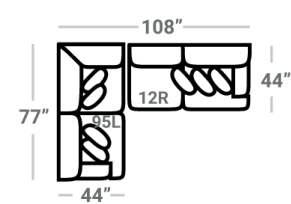

PIECES

Sofa Height : 37" Seat Height: 20" Seat Depth: 25" Arm Height: 25"

SECTIONALS

10L - Tux Sofa *
L: 104" x D: 44"

11L - 1 Arm Sofa *
L: 91" x D: 44"

32 - Armless Sofa
L: 82" x D: 44"

45R - 1 Arm Sofa Chaise *
50R - 1 Arm Sofa Chaise w/ Stor.*
L: 91" x D: 69"

18 - Armless Chair
L: 27" x D: 44"

17 - Corner Chair
L: 44" x D: 44"

24L - 1 Arm Chair *
L: 37" x D: 44"

21L - 1 Arm Chaise *
L: 37" x D: 69"

41 - Corner Wedge
L: 56" x D: 56"

75R - 1 Arm Angled Cuddler *
L: 70" x D: 75"

OTTOMANS

Recommended Caster
91755 - Ottoman
L: 49" x D: 49"

67 - XL Ottoman
L: 49" x D: 49"

29 - Cocktail Otto.
L: 39" x D: 39"

35 - Storage Otto.
L: 38" x D: 38"

13 - Sm. Sq. Otto.
36 - Sm. Sq. Stor. Otto.
L: 31" x D: 31"

* Available in both Left and Right configurations

CONFIGURATIONS

Dimensions are approximate and subject to change.

Printed: 4/14/2026