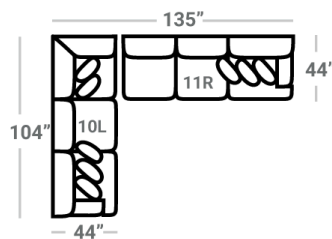

PIECES

Sofa Height : 37" Seat Height: 20" Seat Depth: 25" Arm Height: 25"

SECTIONALS

10L - Tux Sofa *
L: 104" x D: 44"

11L - 1 Arm Sofa *
L: 91" x D: 44"

32 - Armless Sofa
L: 82" x D: 44"

45R - 1 Arm Sofa Chaise *
50R - 1 Arm Sofa Chaise w/ Stor.*
L: 91" x D: 69"

95L - Tux Loveseat *
L: 77" x D: 44"

12L - 1 Arm Loveseat *
L: 64" x D: 44"

31 - Armless Loveseat
L: 54" x D: 44"

18 - Armless Chair
L: 27" x D: 44"

17 - Corner Chair
L: 44" x D: 44"

24L - 1 Arm Chair *
L: 37" x D: 44"

21L - 1 Arm Chaise *
L: 37" x D: 69"

41 - Corner Wedge
L: 56" x D: 56"

75R - 1 Arm Angled Cuddler *
L: 70" x D: 75"

OTTOMANS

Recommended Caster
91755 - Ottoman
L: 49" x D: 49"

67 - XL Ottoman
L: 49" x D: 49"

29 - Cocktail Otto.
L: 39" x D: 39"

35 - Storage Otto.
L: 38" x D: 38"

13 - Sm. Sq. Otto.
36 - Sm. Sq. Stor. Otto.
L: 31" x D: 31"

* Available in both Left and Right configurations

CONFIGURATIONS

Dimensions are approximate and subject to change.