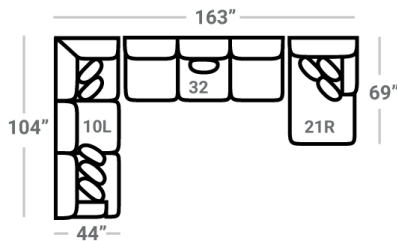

PIECES

Sofa Height : 37" Seat Height: 20" Seat Depth: 25" Arm Height: 25"

SECTIONALS

10L - Tux Sofa *
L: 104" x D: 44"

11L - 1 Arm Sofa *
L: 91" x D: 44"

32 - Armless Sofa
L: 82" x D: 44"

45R - 1 Arm Sofa Chaise *
50R - 1 Arm Sofa Chaise w/ Stor.*
L: 91" x D: 69"

18 - Armless Chair
L: 27" x D: 44"

17 - Corner Chair
L: 44" x D: 44"

24L - 1 Arm Chair *
L: 37" x D: 44"

21L - 1 Arm Chaise *
L: 37" x D: 69"

41 - Corner Wedge
L: 56" x D: 56"

75R - 1 Arm Angled Cuddler *
L: 70" x D: 75"

OTTOMANS

Recommended Caster
91755 - Ottoman
L: 49" x D: 49"

67 - XL Ottoman
L: 49" x D: 49"

29 - Cocktail Otto.
L: 39" x D: 39"

35 - Storage Otto.
L: 38" x D: 38"

13 - Sm. Sq. Otto.
36 - Sm. Sq. Stor. Otto.
L: 31" x D: 31"

* Available in both Left and Right configurations

CONFIGURATIONS

Dimensions are approximate and subject to change.

Printed: 4/14/2026