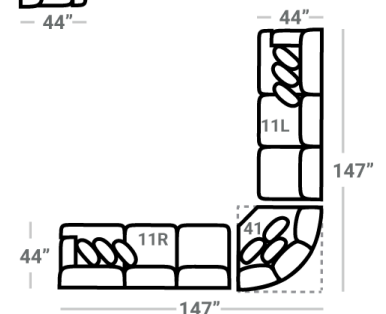

PIECES

Sofa Height : 37" Seat Height: 20" Seat Depth: 25" Arm Height: 25"

SECTIONALS

10L - Tux Sofa *
L: 104" x D: 44"

11L - 1 Arm Sofa *
L: 91" x D: 44"

32 - Armless Sofa
L: 82" x D: 44"

45R - 1 Arm Sofa Chaise *
50R - 1 Arm Sofa Chaise w/ Stor.*
L: 91" x D: 69"

95L - Tux Loveseat *
L: 77" x D: 44"

12L - 1 Arm Loveseat *
L: 64" x D: 44"

31 - Armless Loveseat
L: 54" x D: 44"

18 - Armless Chair
L: 27" x D: 44"

17 - Corner Chair
L: 44" x D: 44"

24L - 1 Arm Chair *
L: 37" x D: 44"

21L - 1 Arm Chaise *
L: 37" x D: 69"

41 - Corner Wedge
L: 56" x D: 56"

75R - 1 Arm Angled Cuddler *
L: 70" x D: 75"

OTTOMANS

Recommended Caster
91755 - Ottoman
L: 49" x D: 49"

67 - XL Ottoman
L: 49" x D: 49"

29 - Cocktail Otto.
L: 39" x D: 39"

35 - Storage Otto.
L: 38" x D: 38"

13 - Sm. Sq. Otto.
36 - Sm. Sq. Stor. Otto.
L: 31" x D: 31"

* Available in both Left and Right configurations

CONFIGURATIONS

Dimensions are approximate and subject to change.