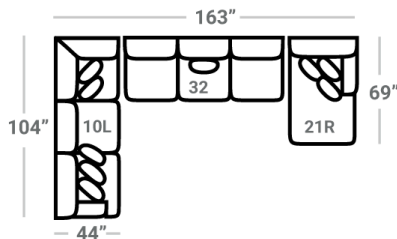

PIECES

Sofa Height : 37" Seat Height: 20" Seat Depth: 25" Arm Height: 25"

SECTIONALS

10L - Tux Sofa \*  
L: 104" x D: 44"

11L - 1 Arm Sofa \*  
L: 91" x D: 44"

32 - Armless Sofa  
L: 82" x D: 44"

45R - 1 Arm Sofa Chaise \*  
50R - 1 Arm Sofa Chaise w/ Stor.\*  
L: 91" x D: 69"

21L - 1 Arm Chaise \*  
L: 37" x D: 69"

41 - Corner Wedge  
L: 56" x D: 56"

75R - 1 Arm Angled Cuddler \*  
L: 70" x D: 75"

OTTOMANS

Recommended Caster  
91755 - Ottoman  
L: 49" x D: 49"

67 - XL Ottoman  
L: 49" x D: 49"

29 - Cocktail Otto.  
L: 39" x D: 39"

35 - Storage Otto.  
L: 38" x D: 38"

13 - Sm. Sq. Otto.  
36 - Sm. Sq. Stor. Otto.  
L: 31" x D: 31"

\* Available in both Left and Right configurations

CONFIGURATIONS

Dimensions are approximate and subject to change.

Printed: 9/8/2024