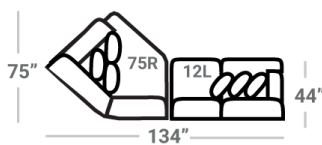

PIECES

Sofa Height : 37" Seat Height: 20" Seat Depth: 25" Arm Height: 25"

SECTIONALS

10L - Tux Sofa *
L: 104" x D: 44"

11L - 1 Arm Sofa *
L: 91" x D: 44"

32 - Armless Sofa
L: 82" x D: 44"

45R - 1 Arm Sofa Chaise *
50R - 1 Arm Sofa Chaise w/ Stor.*
L: 91" x D: 69"

95L - Tux Loveseat *
L: 77" x D: 44"

12L - 1 Arm Loveseat *
L: 64" x D: 44"

31 - Armless Loveseat
L: 54" x D: 44"

18 - Armless Chair
L: 27" x D: 44"

17 - Corner Chair
L: 44" x D: 44"

24L - 1 Arm Chair *
L: 37" x D: 44"

21L - 1 Arm Chaise *
L: 37" x D: 69"

41 - Corner Wedge
L: 56" x D: 56"

75R - 1 Arm Angled Cuddler *
L: 70" x D: 75"

OTTOMANS

Recommended Caster
91755 - Ottoman
L: 49" x D: 49"

67 - XL Ottoman
L: 49" x D: 49"

29 - Cocktail Otto.
L: 39" x D: 39"

35 - Storage Otto.
L: 38" x D: 38"

13 - Sm. Sq. Otto.
36 - Sm. Sq. Stor. Otto.
L: 31" x D: 31"

* Available in both Left and Right configurations

CONFIGURATIONS

Dimensions are approximate and subject to change.