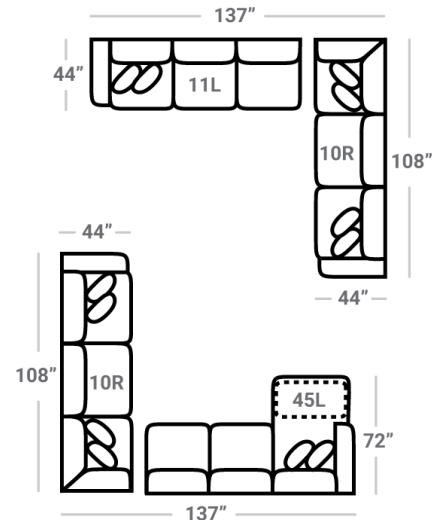

557 think LOCAL

www.stantonsofas.com

Body 1: All Body Fabric – Contrast 1 : Both Sides of Pillows Including Welt – Contrast 2 : Both Sides of Pillows Including Welt

PIECES

Sofa Height: 42" Seat Height: 21" Seat Depth: 25" Arm Height: 28"

95L - Tux Loveseat *
L: 81" x D: 44"

12L - 1 Arm Loveseat *
L: 66" x D: 44"

31 - Armless Loveseat
L: 55" x D: 44"

17 - Corner Chair
L: 44" x D: 44"

24L - 1 Arm Chair *
L: 39" x D: 44"

18 - Armless Chair
L: 28" x D: 44"

21L - 1 Arm Chaise *
L: 39" x D: 72"

75R - 1 Arm Angled Cuddler *
L: 75" x D: 75"

OTTOMOS

29 - Cocktail Otto.
L: 39" x D: 39"

35 - Storage Otto.
L: 37" x D: 37"

43 - Rect. Otto.
47 - Rect. Storage Otto.
L: 50" x D: 28"

* Available in both Left and Right configurations

CONFIGURATIONS

Dimensions are approximate and subject to change.

Printed: 6/25/2026