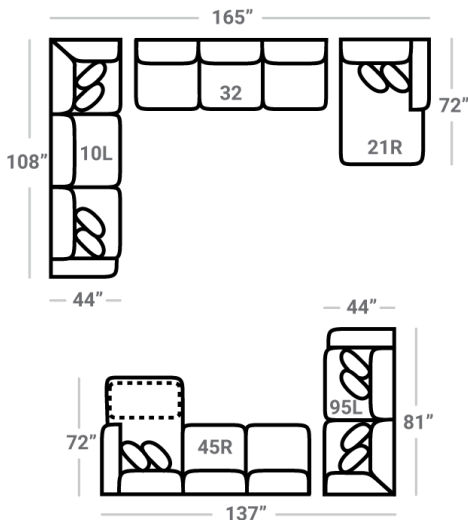

557 think LOCAL

www.stantonsofas.com

Body 1: All Body Fabric – Contrast 1 : Both Sides of Pillows Including Welt – Contrast 2 : Both Sides of Pillows Including Welt

PIECES

Sofa Height: 42" Seat Height: 21" Seat Depth: 25" Arm Height: 28"

95L - Tux Loveseat *
L: 81" x D: 44"

12L - 1 Arm Loveseat *
L: 66" x D: 44"

31 - Armless Loveseat
L: 55" x D: 44"

17 - Corner Chair
L: 44" x D: 44"

24L - 1 Arm Chair *
L: 39" x D: 44"

18 - Armless Chair
L: 28" x D: 44"

21L - 1 Arm Chaise *
L: 39" x D: 72"

75R - 1 Arm Angled Cuddler *
L: 75" x D: 75"

OTTOMOS

29 - Cocktail Otto.
L: 39" x D: 39"

35 - Storage Otto.
L: 37" x D: 37"

43 - Rect. Otto.
47 - Rect. Storage Otto.
L: 50" x D: 28"

* Available in both Left and Right configurations

CONFIGURATIONS

Dimensions are approximate and subject to change.

Printed: 6/25/2026