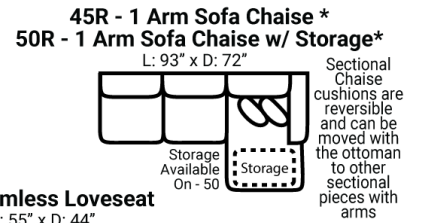

557 think LOCAL

www.stantonsofas.com

Body 1: All Body Fabric – Contrast 1 : Both Sides of Pillows Including Welt – Contrast 2 : Both Sides of Pillows Including Welt

PIECES

Sofa Height: 42" Seat Height: 21" Seat Depth: 25" Arm Height: 28"

SOFAS

SECTIONALS

OTTOMOS

* Available in both Left and Right configurations

CONFIGURATIONS

Dimensions are approximate and subject to change.

Printed: 9/16/2024