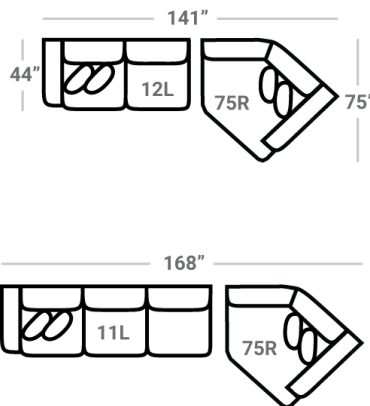

557 think LOCAL

www.stantonsofas.com

Body 1: All Body Fabric – Contrast 1 : Both Sides of Pillows Including Welt – Contrast 2 : Both Sides of Pillows Including Welt

PIECES

Sofa Height: 42" Seat Height: 21" Seat Depth: 25" Arm Height: 28"

95L - Tux Loveseat *
L: 81" x D: 44"

12L - 1 Arm Loveseat *
L: 66" x D: 44"

31 - Armless Loveseat
L: 55" x D: 44"

17 - Corner Chair
L: 44" x D: 44"

24L - 1 Arm Chair *
L: 39" x D: 44"

18 - Armless Chair
L: 28" x D: 44"

21L - 1 Arm Chaise *
L: 39" x D: 72"

75R - 1 Arm Angled Cuddler *
L: 75" x D: 75"

OTTOMOS

29 - Cocktail Otto.
L: 39" x D: 39"

35 - Storage Otto.
L: 37" x D: 37"

43 - Rect. Otto.
47 - Rect. Storage Otto.
L: 50" x D: 28"

* Available in both Left and Right configurations

CONFIGURATIONS

Dimensions are approximate and subject to change.

Printed: 4/15/2026