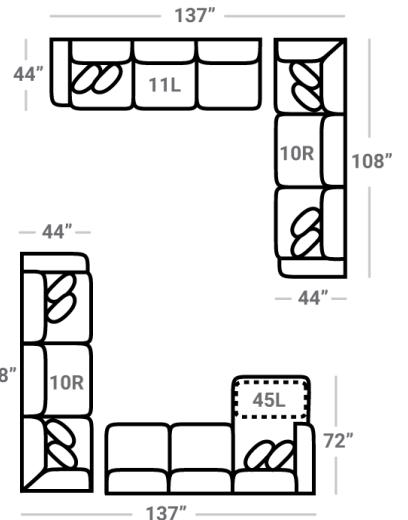

557 think LOCAL

www.stantonsofas.com

Body 1: All Body Fabric – Contrast 1 : Both Sides of Pillows Including Welt – Contrast 2 : Both Sides of Pillows Including Welt

PIECES

Sofa Height: 42" Seat Height: 21" Seat Depth: 25" Arm Height: 28"

SOFAS

01 - Sofa  
L: 103" x D: 44"

02 - Loveseat  
L: 78" x D: 44"

44 - Double Chair  
L: 70" x D: 44"

33 - Sofa Chaise  
97 - Sofa Chaise w/ Stor.  
L: 103" x D: 72"

Sofa Chaise cushions are reversible and can be moved with the ottoman to the opposite side

17 - Corner Chair  
L: 44" x D: 44"

24L - 1 Arm Chair \*  
L: 39" x D: 44"

18 - Armless Chair  
L: 28" x D: 44"

21L - 1 Arm Chaise \*  
L: 39" x D: 72"

75R - 1 Arm Angled Cuddler \*  
L: 75" x D: 75"

OTTOMOS

29 - Cocktail Otto.  
L: 39" x D: 39"

35 - Storage Otto.  
L: 37" x D: 37"

43 - Rect. Otto.  
47 - Rect. Storage Otto.  
L: 50" x D: 28"

\* Available in both Left and Right configurations

CONFIGURATIONS

Dimensions are approximate and subject to change.