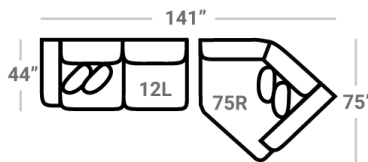

557 think LOCAL

www.stantonsofas.com

Body 1: All Body Fabric – Contrast 1 : Both Sides of Pillows Including Welt – Contrast 2 : Both Sides of Pillows Including Welt

PIECES

Sofa Height: 42" Seat Height: 21" Seat Depth: 25" Arm Height: 28"

95L - Tux Loveseat *
L: 81" x D: 44"

12L - 1 Arm Loveseat *
L: 66" x D: 44"

31 - Armless Loveseat
L: 55" x D: 44"

17 - Corner Chair
L: 44" x D: 44"

24L - 1 Arm Chair *
L: 39" x D: 44"

18 - Armless Chair
L: 28" x D: 44"

21L - 1 Arm Chaise *
L: 39" x D: 72"

75R - 1 Arm Angled Cuddler *
L: 75" x D: 75"

OTTOMOS

29 - Cocktail Otto.
L: 39" x D: 39"

35 - Storage Otto.
L: 37" x D: 37"

43 - Rect. Otto.
47 - Rect. Storage Otto.
L: 50" x D: 28"

* Available in both Left and Right configurations

CONFIGURATIONS

Dimensions are approximate and subject to change.

Printed: 4/30/2025