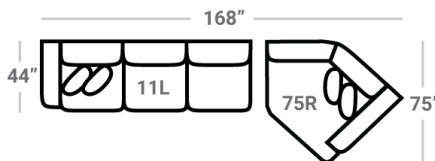

557 think LOCAL

www.stantonsofas.com

Body 1: All Body Fabric – Contrast 1 : Both Sides of Pillows Including Welt – Contrast 2 : Both Sides of Pillows Including Welt

PIECES

Sofa Height: 42" Seat Height: 21" Seat Depth: 25" Arm Height: 28"

95L - Tux Loveseat *
L: 81" x D: 44"

12L - 1 Arm Loveseat *
L: 66" x D: 44"

31 - Armless Loveseat
L: 55" x D: 44"

17 - Corner Chair
L: 44" x D: 44"

24L - 1 Arm Chair *
L: 39" x D: 44"

18 - Armless Chair
L: 28" x D: 44"

21L - 1 Arm Chaise *
L: 39" x D: 72"

75R - 1 Arm Angled Cuddler *
L: 75" x D: 75"

OTTOMOS

29 - Cocktail Otto.
L: 39" x D: 39"

35 - Storage Otto.
L: 37" x D: 37"

43 - Rect. Otto.
47 - Rect. Storage Otto.
L: 50" x D: 28"

* Available in both Left and Right configurations

CONFIGURATIONS

Dimensions are approximate and subject to change.

Printed: 4/30/2025