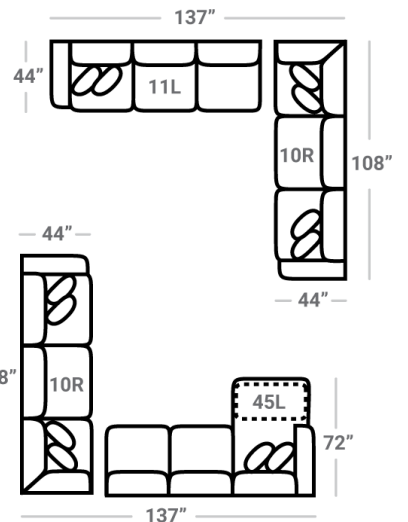

SECTIONALS

10L - Tux Sofa *
L: 108" x D: 44"

11L - 1 Arm Sofa *
L: 93" x D: 44"

32 - Armless Sofa
L: 82" x D: 44"

45R - 1 Arm Sofa Chaise *
50R - 1 Arm Sofa Chaise w/ Storage*
L: 93" x D: 72"

Sectional Chaise cushions are reversible and can be moved with the ottoman to other sectional pieces with arms

95L - Tux Loveseat *
L: 81" x D: 44"

12L - 1 Arm Loveseat *
L: 66" x D: 44"

31 - Armless Loveseat
L: 55" x D: 44"

17 - Corner Chair
L: 44" x D: 44"

24L - 1 Arm Chair *
L: 39" x D: 44"

18 - Armless Chair
L: 28" x D: 44"

21L - 1 Arm Chaise *
L: 39" x D: 72"

75R - 1 Arm Angled Cuddler *
L: 75" x D: 75"

OTTOMOS

29 - Cocktail Otto.
L: 39" x D: 39"

35 - Storage Otto.
L: 37" x D: 37"

43 - Rect. Otto.
47 - Rect. Storage Otto.
L: 50" x D: 28"

* Available in both Left and Right configurations

CONFIGURATIONS

Dimensions are approximate and subject to change.

Printed: 4/30/2025