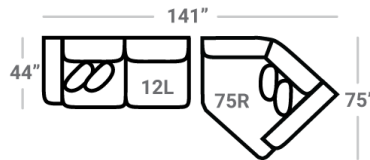

29 - Cocktail Otto.  
L: 39" x D: 39"

35 - Storage Otto.  
L: 37" x D: 37"

43 - Rect. Otto.  
47 - Rect. Storage Otto.  
L: 50" x D: 28"

\* Available in both Left and Right configurations

CONFIGURATIONS

Dimensions are approximate and subject to change.