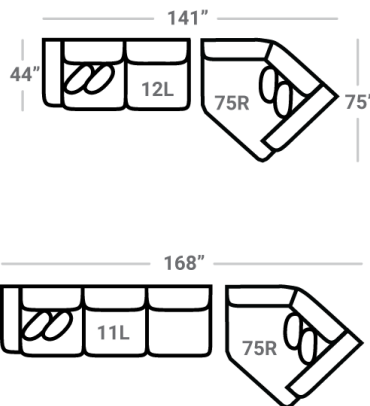

557 think LOCAL

www.stantonsofas.com

Body 1: All Body Fabric – Contrast 1 : Both Sides of Pillows Including Welt – Contrast 2 : Both Sides of Pillows Including Welt

PIECES

Sofa Height: 42" Seat Height: 21" Seat Depth: 25" Arm Height: 28"

SOFAS

SECTIONALS

OTTOMOS

* Available in both Left and Right configurations

CONFIGURATIONS

Dimensions are approximate and subject to change.

Printed: 9/16/2024