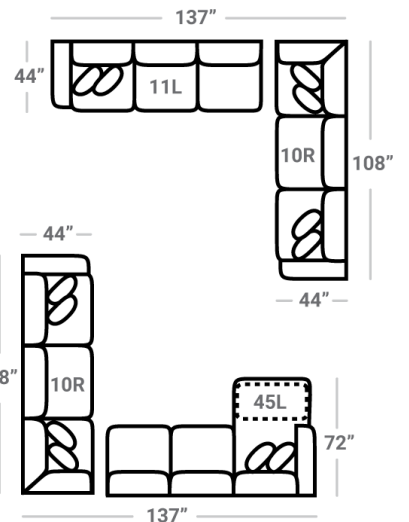

557 think LOCAL

www.stantonsofas.com

Body 1: All Body Fabric – Contrast 1 : Both Sides of Pillows Including Welt – Contrast 2 : Both Sides of Pillows Including Welt

PIECES

Sofa Height: 42" Seat Height: 21" Seat Depth: 25" Arm Height: 28"

SOFAS

SECTIONALS

OTTOMOS

* Available in both Left and Right configurations

CONFIGURATIONS

Dimensions are approximate and subject to change.

Printed: 9/16/2024