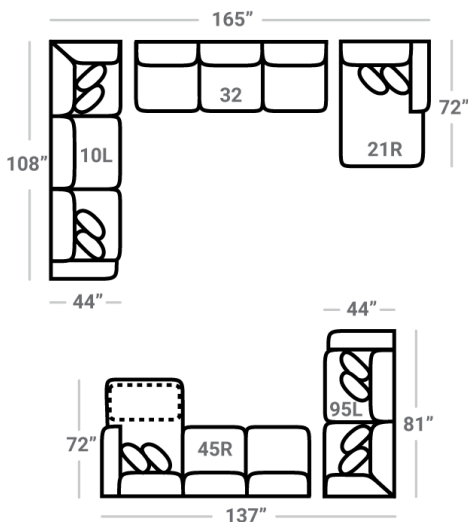

557 think LOCAL

www.stantonsofas.com

Body 1: All Body Fabric – Contrast 1 : Both Sides of Pillows Including Welt – Contrast 2 : Both Sides of Pillows Including Welt

PIECES

Sofa Height: 42" Seat Height: 21" Seat Depth: 25" Arm Height: 28"

SOFAS

SECTIONALS

OTTOMOS

* Available in both Left and Right configurations

CONFIGURATIONS

Dimensions are approximate and subject to change.

Printed: 9/16/2024