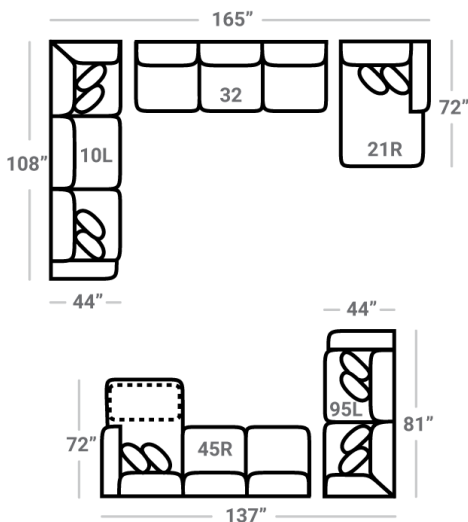

SECTIONALS

10L - Tux Sofa *
L: 108" x D: 44"

11L - 1 Arm Sofa *
L: 93" x D: 44"

32 - Armless Sofa
L: 82" x D: 44"

45R - 1 Arm Sofa Chaise *
50R - 1 Arm Sofa Chaise w/ Storage*
L: 93" x D: 72"

Sectional Chaise cushions are reversible and can be moved with the ottoman to other sectional pieces with arms

95L - Tux Loveseat *
L: 81" x D: 44"

12L - 1 Arm Loveseat *
L: 66" x D: 44"

31 - Armless Loveseat
L: 55" x D: 44"

17 - Corner Chair
L: 44" x D: 44"

24L - 1 Arm Chair *
L: 39" x D: 44"

18 - Armless Chair
L: 28" x D: 44"

21L - 1 Arm Chaise *
L: 39" x D: 72"

75R - 1 Arm Angled Cuddler *
L: 75" x D: 75"

OTTOMOS

29 - Cocktail Otto.
L: 39" x D: 39"

35 - Storage Otto.
L: 37" x D: 37"

43 - Rect. Otto.
47 - Rect. Storage Otto.
L: 50" x D: 28"

* Available in both Left and Right configurations

CONFIGURATIONS

Dimensions are approximate and subject to change.

Printed: 4/15/2026