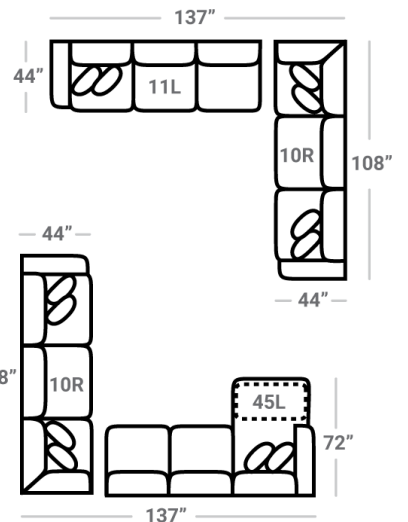

SECTIONALS

10L - Tux Sofa *
L: 108" x D: 44"

11L - 1 Arm Sofa *
L: 93" x D: 44"

32 - Armless Sofa
L: 82" x D: 44"

45R - 1 Arm Sofa Chaise *
50R - 1 Arm Sofa Chaise w/ Storage*
L: 93" x D: 72"

Sectional Chaise cushions are reversible and can be moved with the ottoman to other sectional pieces with arms

95L - Tux Loveseat *
L: 81" x D: 44"

12L - 1 Arm Loveseat *
L: 66" x D: 44"

31 - Armless Loveseat
L: 55" x D: 44"

17 - Corner Chair
L: 44" x D: 44"

24L - 1 Arm Chair *
L: 39" x D: 44"

18 - Armless Chair
L: 28" x D: 44"

21L - 1 Arm Chaise *
L: 39" x D: 72"

75R - 1 Arm Angled Cuddler *
L: 75" x D: 75"

OTTOMOS

29 - Cocktail Otto.
L: 39" x D: 39"

35 - Storage Otto.
L: 37" x D: 37"

43 - Rect. Otto.
47 - Rect. Storage Otto.
L: 50" x D: 28"

* Available in both Left and Right configurations

CONFIGURATIONS

Dimensions are approximate and subject to change.

Printed: 4/15/2026