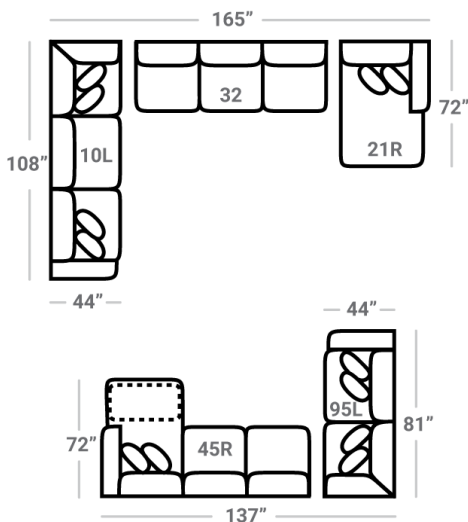

SECTIONALS

10L - Tux Sofa *
L: 108" x D: 44"

11L - 1 Arm Sofa *
L: 93" x D: 44"

32 - Armless Sofa
L: 82" x D: 44"

45R - 1 Arm Sofa Chaise *
50R - 1 Arm Sofa Chaise w/ Storage*
L: 93" x D: 72"

Sectional Chaise cushions are reversible and can be moved with the ottoman to other sectional pieces with arms

95L - Tux Loveseat *
L: 81" x D: 44"

12L - 1 Arm Loveseat *
L: 66" x D: 44"

31 - Armless Loveseat
L: 55" x D: 44"

17 - Corner Chair
L: 44" x D: 44"

24L - 1 Arm Chair *
L: 39" x D: 44"

18 - Armless Chair
L: 28" x D: 44"

21L - 1 Arm Chaise *
L: 39" x D: 72"

75R - 1 Arm Angled Cuddler *
L: 75" x D: 75"

OTTOMOS

29 - Cocktail Otto.
L: 39" x D: 39"

35 - Storage Otto.
L: 37" x D: 37"

43 - Rect. Otto.
47 - Rect. Storage Otto.
L: 50" x D: 28"

* Available in both Left and Right configurations

CONFIGURATIONS

Dimensions are approximate and subject to change.

Printed: 4/30/2025