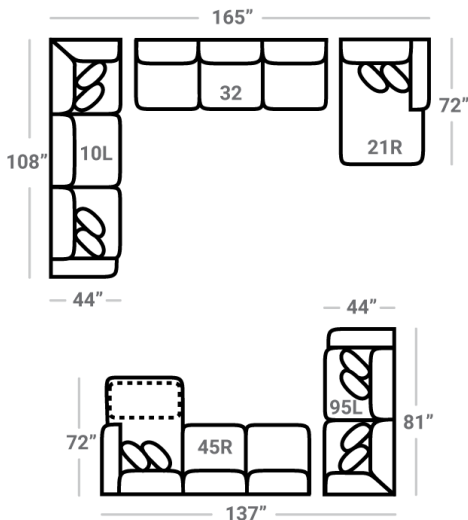

557 think LOCAL

www.stantonsofas.com

Body 1: All Body Fabric – Contrast 1 : Both Sides of Pillows Including Welt – Contrast 2 : Both Sides of Pillows Including Welt

PIECES

Sofa Height: 42" Seat Height: 21" Seat Depth: 25" Arm Height: 28"

SOFAS

01 - Sofa  
L: 103" x D: 44"

02 - Loveseat  
L: 78" x D: 44"

44 - Double Chair  
L: 70" x D: 44"

33 - Sofa Chaise  
97 - Sofa Chaise w/ Stor.  
L: 103" x D: 72"

Sofa Chaise cushions are reversible and can be moved with the ottoman to the opposite side

17 - Corner Chair  
L: 44" x D: 44"

24L - 1 Arm Chair \*  
L: 39" x D: 44"

18 - Armless Chair  
L: 28" x D: 44"

21L - 1 Arm Chaise \*  
L: 39" x D: 72"

75R - 1 Arm Angled Cuddler \*  
L: 75" x D: 75"

OTTOMOS

29 - Cocktail Otto.  
L: 39" x D: 39"

35 - Storage Otto.  
L: 37" x D: 37"

43 - Rect. Otto.  
47 - Rect. Storage Otto.  
L: 50" x D: 28"

\* Available in both Left and Right configurations

CONFIGURATIONS

Dimensions are approximate and subject to change.