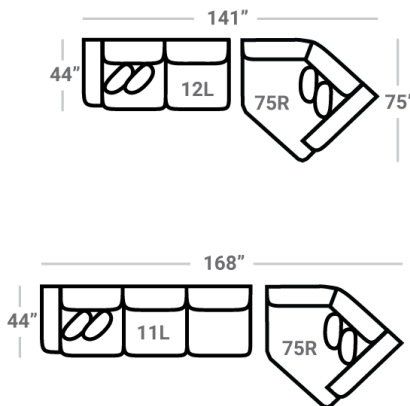

557 think LOCAL

www.stantonsofas.com

Body 1: All Body Fabric – Contrast 1 : Both Sides of Pillows Including Welt – Contrast 2 : Both Sides of Pillows Including Welt

PIECES

Sofa Height: 42" Seat Height: 21" Seat Depth: 25" Arm Height: 28"

95L - Tux Loveseat *
L: 81" x D: 44"

12L - 1 Arm Loveseat *
L: 66" x D: 44"

31 - Armless Loveseat
L: 55" x D: 44"

17 - Corner Chair
L: 44" x D: 44"

24L - 1 Arm Chair *
L: 39" x D: 44"

18 - Armless Chair
L: 28" x D: 44"

21L - 1 Arm Chaise *
L: 39" x D: 72"

75R - 1 Arm Angled Cuddler *
L: 75" x D: 75"

OTTOMOS

29 - Cocktail Otto.
L: 39" x D: 39"

35 - Storage Otto.
L: 37" x D: 37"

43 - Rect. Otto.
47 - Rect. Storage Otto.
L: 50" x D: 28"

* Available in both Left and Right configurations

CONFIGURATIONS

Dimensions are approximate and subject to change.

Printed: 6/25/2026