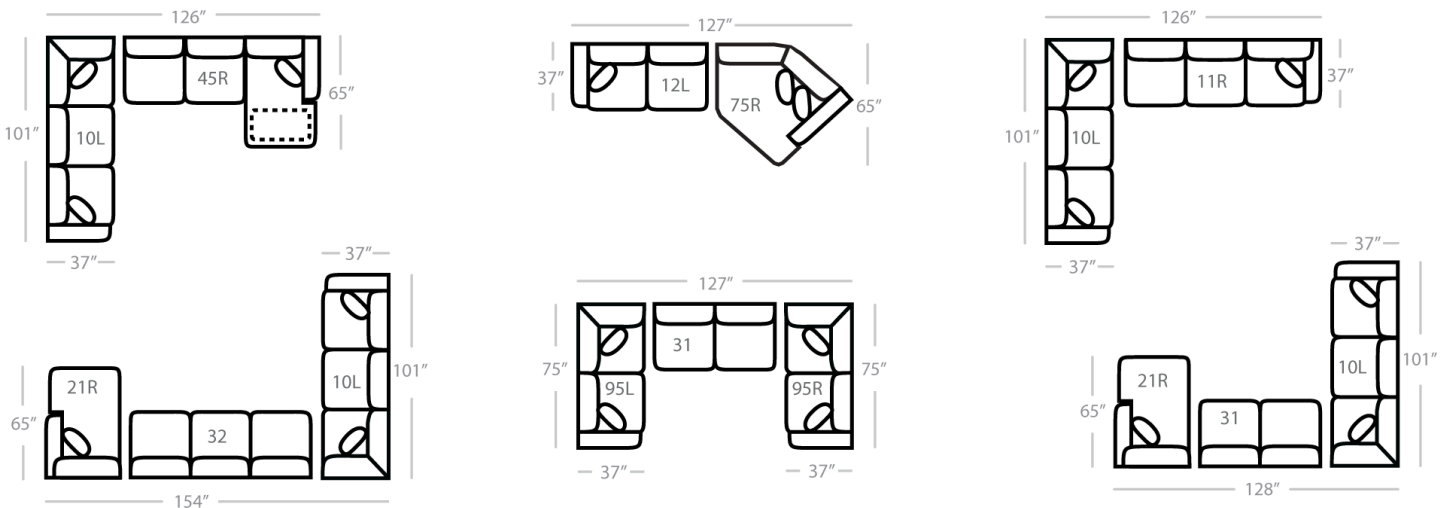

551 think LOCAL

www.stantonsofas.com

Body 1: All Body Fabric

-- Contrast 1: Both Sides of Pillows w/ Welt --

Sofa Height: 36" Seat Height: 20" Seat Depth: 22" Arm Height: 26"

PIECES

SOFAS

SECTIONALS

OTTOMOS

\* Available in both Left and Right configurations

CONFIGURATIONS

Dimensions are approximate and subject to change.

Printed: 1/2/2025