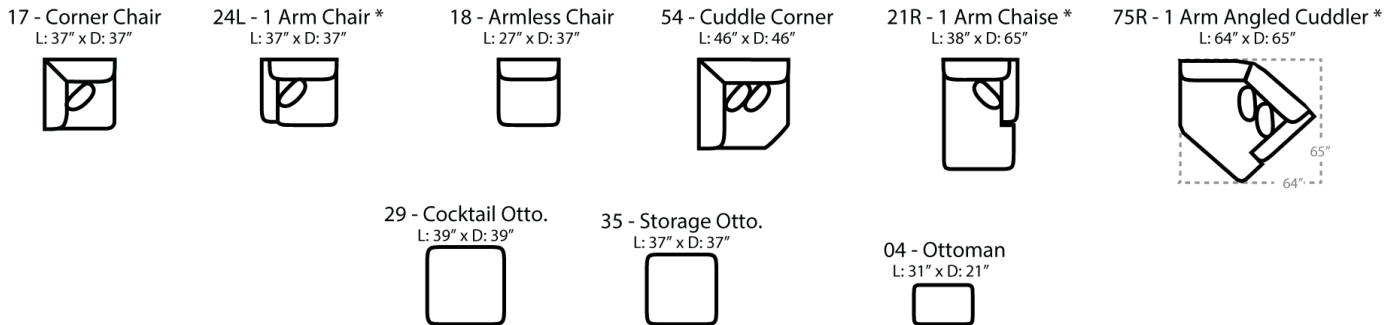

551 think LOCAL

www.stantonsofas.com

Body 1: All Body Fabric

-- Contrast 1: Both Sides of Pillows w/ Welt --

Sofa Height: 36" Seat Height: 20" Seat Depth: 22" Arm Height: 26"

PIECES

SOFAS

SECTIONALS

OTTOMOS

\* Available in both Left and Right configurations

CONFIGURATIONS

Dimensions are approximate and subject to change.

Printed: 1/2/2025