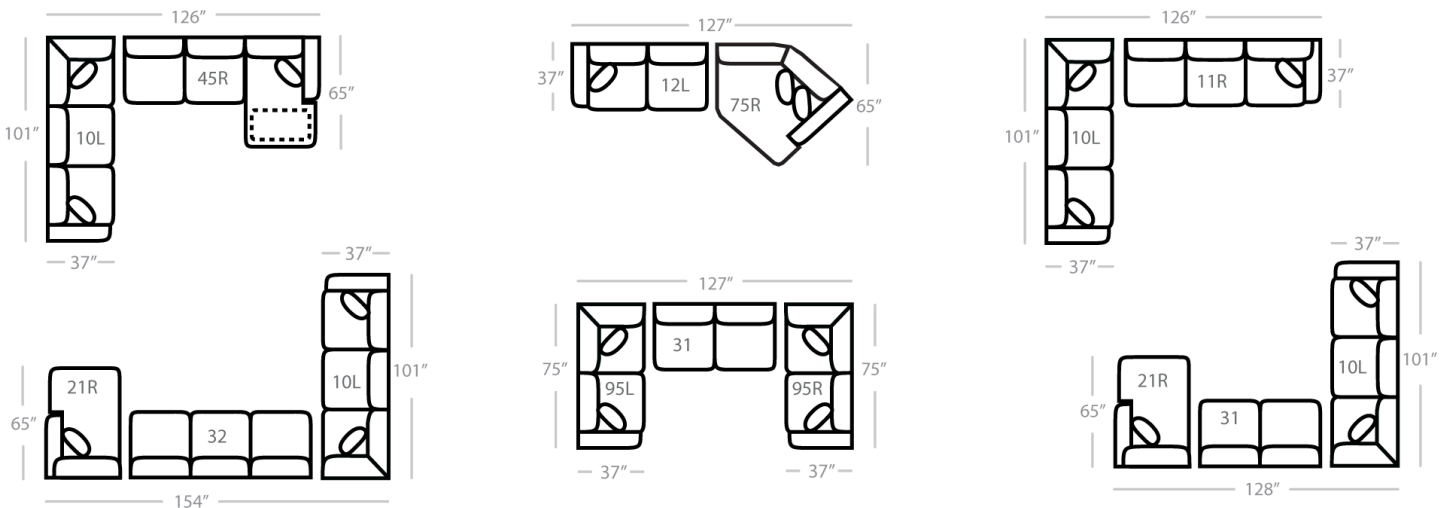

551 think LOCAL

www.stantonsofas.com

Body 1: All Body Fabric

-- Contrast 1: Both Sides of Pillows w/ Welt --

Sofa Height: 36" Seat Height: 20" Seat Depth: 22" Arm Height: 26"

PIECES

SOFAS

SECTIONALS

OTTOMANS

* Available in both Left and Right configurations

CONFIGURATIONS

Dimensions are approximate and subject to change.

Printed: 5/25/2026