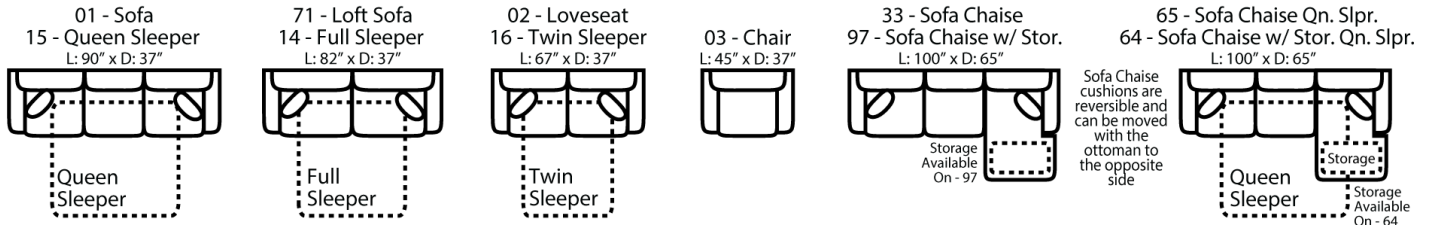

551 think LOCAL

www.stantonsofas.com

Body 1: All Body Fabric

-- Contrast 1: Both Sides of Pillows w/ Welt --

Sofa Height: 36" Seat Height: 20" Seat Depth: 22" Arm Height: 26"

PIECES

SOFAS

SECTIONALS

OTTOMOS

\* Available in both Left and Right configurations

CONFIGURATIONS

Dimensions are approximate and subject to change.

Printed: 1/2/2025