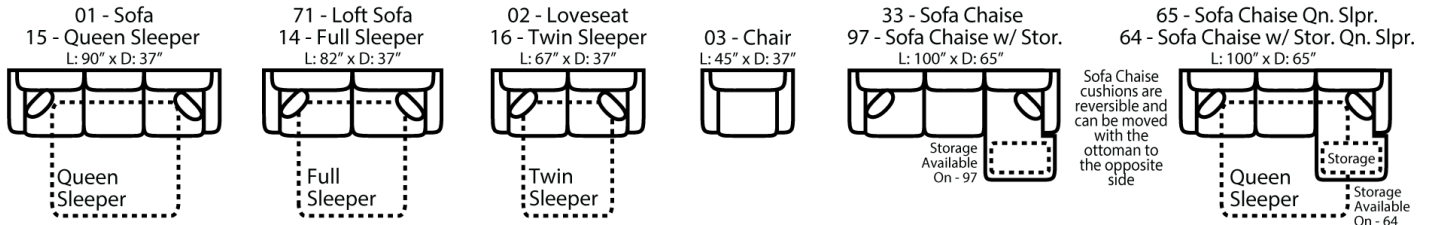

551 think LOCAL

www.stantonsofas.com

Body 1: All Body Fabric

-- Contrast 1: Both Sides of Pillows w/ Welt --

Sofa Height: 36" Seat Height: 20" Seat Depth: 22" Arm Height: 26"

PIECES

SOFAS

SECTIONALS

OTTOMANS

* Available in both Left and Right configurations

CONFIGURATIONS

Dimensions are approximate and subject to change.

Printed: 5/25/2026