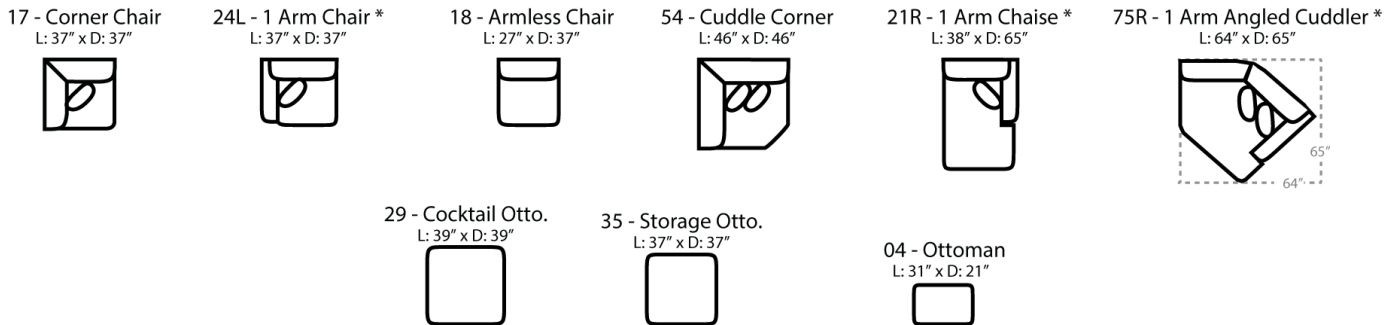

551 think LOCAL

www.stantonsofas.com

Body 1: All Body Fabric

-- Contrast 1: Both Sides of Pillows w/ Welt --

Sofa Height: 36" Seat Height: 20" Seat Depth: 22" Arm Height: 26"

PIECES

SOFAS

SECTIONALS

OTTOMANS

* Available in both Left and Right configurations

CONFIGURATIONS

Dimensions are approximate and subject to change.

Printed: 5/25/2026