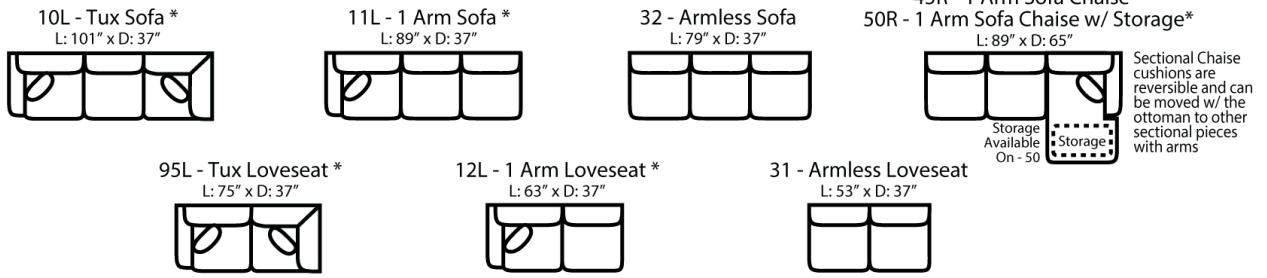

551 think LOCAL

www.stantonsofas.com

Body 1: All Body Fabric

-- Contrast 1: Both Sides of Pillows w/ Welt --

Sofa Height: 36" Seat Height: 20" Seat Depth: 22" Arm Height: 26"

PIECES

SOFAS

SECTIONALS

OTTOMOS

\* Available in both Left and Right configurations

CONFIGURATIONS

Dimensions are approximate and subject to change.

Printed: 1/2/2025