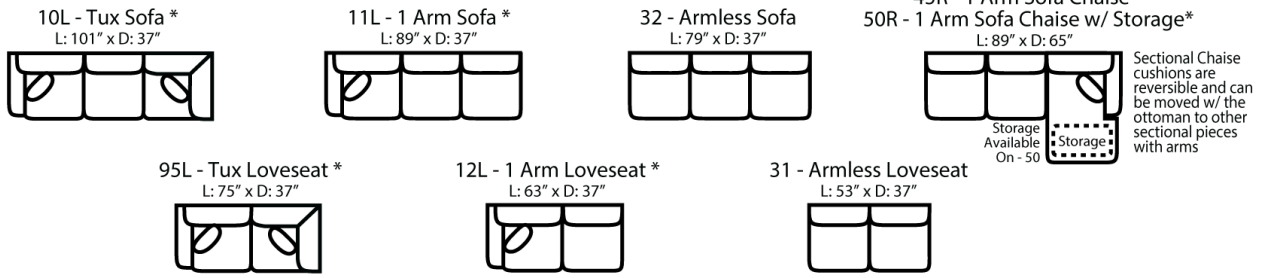

551 think LOCAL

www.stantonsofas.com

Body 1: All Body Fabric

-- Contrast 1: Both Sides of Pillows w/ Welt --

Sofa Height: 36" Seat Height: 20" Seat Depth: 22" Arm Height: 26"

PIECES

SOFAS

SECTIONALS

OTTOMANS

* Available in both Left and Right configurations

CONFIGURATIONS

Dimensions are approximate and subject to change.

Printed: 5/25/2026