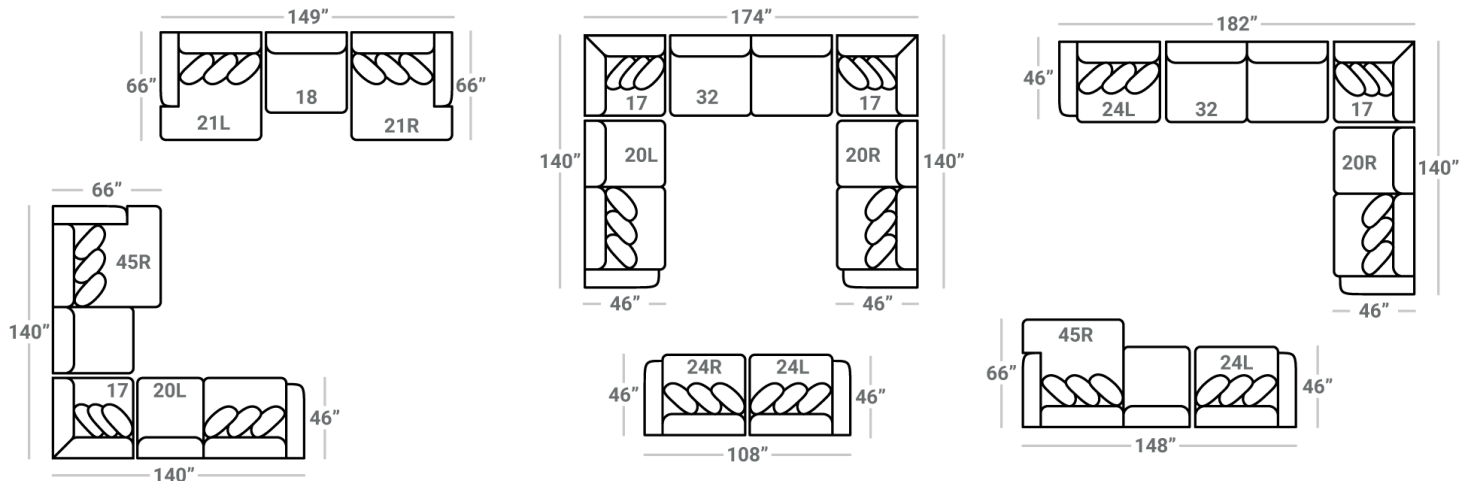

548

Body 1: All Body Fabric – Contrast 1: Both Sides of Pillows Top Stitched – Contrast 2: Both Sides of Pillows Top Stitched– Contrast 3: Both Sides of Pillows Top Stitched

PIECES

Sofa Height: 36" Seat Height: 21" Seat Depth: 29" Arm Height: 26"

18 - Armless Chair
L: 41" x D: 46"

32 - Armless Sofa
L: 82" x D: 46"

21L/R - 1 Arm Chaise
L: 54" x D: 66"

24L/R - 1 Arm Chair
L: 54" x D: 46"

OTTOMANS

29 - Sq. Cktl. Ottoman
L: 39" x D: 39"

43 - Rect. Cktl. Ottoman
L: 50" x D: 28"

CONFIGURATIONS

Dimensions are approximate and subject to change.

Printed: 5/16/2026