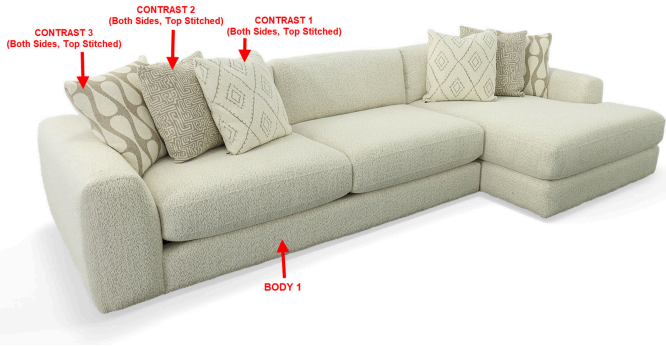

548

Body 1: All Body Fabric – Contrast 1: Both Sides of Pillows Top Stitched – Contrast 2: Both Sides of Pillows Top Stitched– Contrast 3: Both Sides of Pillows Top Stitched

PIECES

Sofa Height: 36" Seat Height: 21" Seat Depth: 29" Arm Height: 26"

SOFAS

01 - Sofa
L: 107" x D: 46"

44 - Double Chair
L: 65" x D: 46"

68 - 2 Arm Chaise
L: 65" x D: 66"

SECTIONALS

20L/R - 1 Arm Sofa (2 Over 2)*
L: 94" x D: 46"

45L/R - 1 Arm Sofa Chaise*
L: 94" x D: 66"

17 - Corner Chair
L: 46" x D: 46"

18 - Armless Chair
L: 41" x D: 46"

32 - Armless Sofa
L: 82" x D: 46"

21L/R - 1 Arm Chaise
L: 54" x D: 66"

24L/R - 1 Arm Chair
L: 54" x D: 46"

OTTOMANS

29 - Sq. Cktl. Ottoman
L: 39" x D: 39"

43 - Rect. Cktl. Ottoman
L: 50" x D: 28"