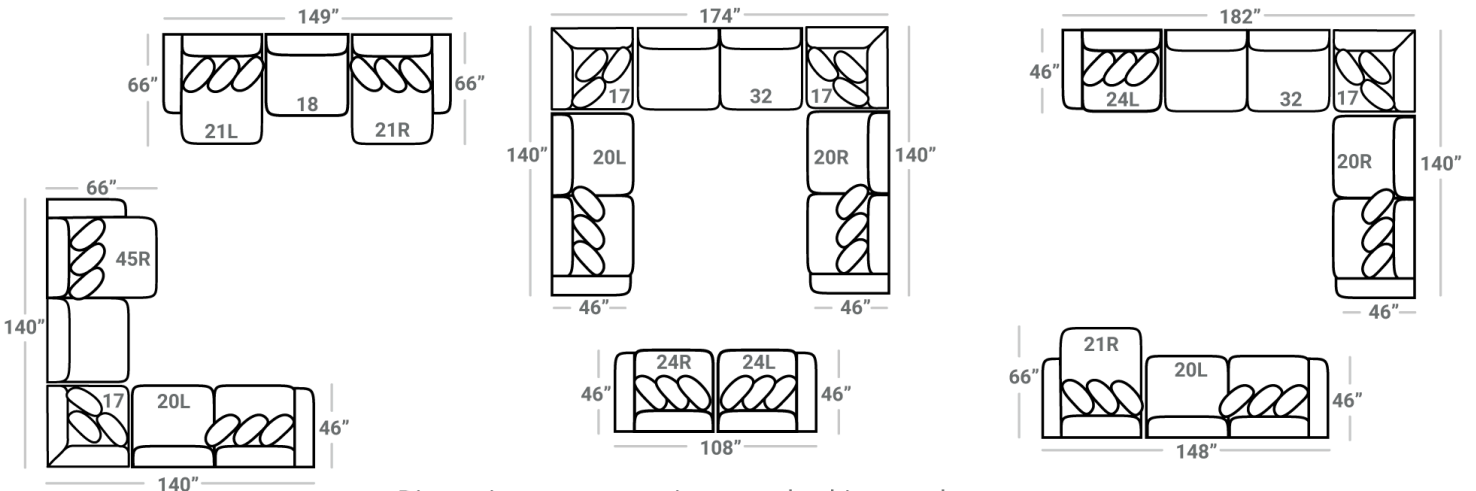

548

Body 1: All Body Fabric – Contrast 1: Both Sides of Pillows Top Stitched – Contrast 2: Both Sides of Pillows Top Stitched– Contrast 3: Both Sides of Pillows Top Stitched

PIECES Sofa Height: 36" Seat Height: 21" Seat Depth: 29" Arm Height: 26"

18 - Armless Chair
L: 41" x D: 46"

24R - 1 Arm Chair*
L: 54" x D: 46"

21R - 1 Arm Chaise *
L: 54" x D: 66"

OTTOMANS

29 - Sq. Cktl. Ottoman
L: 39" x D: 39"

43 - Rect. Cktl. Ottoman
L: 50" x D: 28"

* Available in both Left and Right configurations

CONFIGURATIONS

Dimensions are approximate and subject to change.

Printed: 12/26/2024