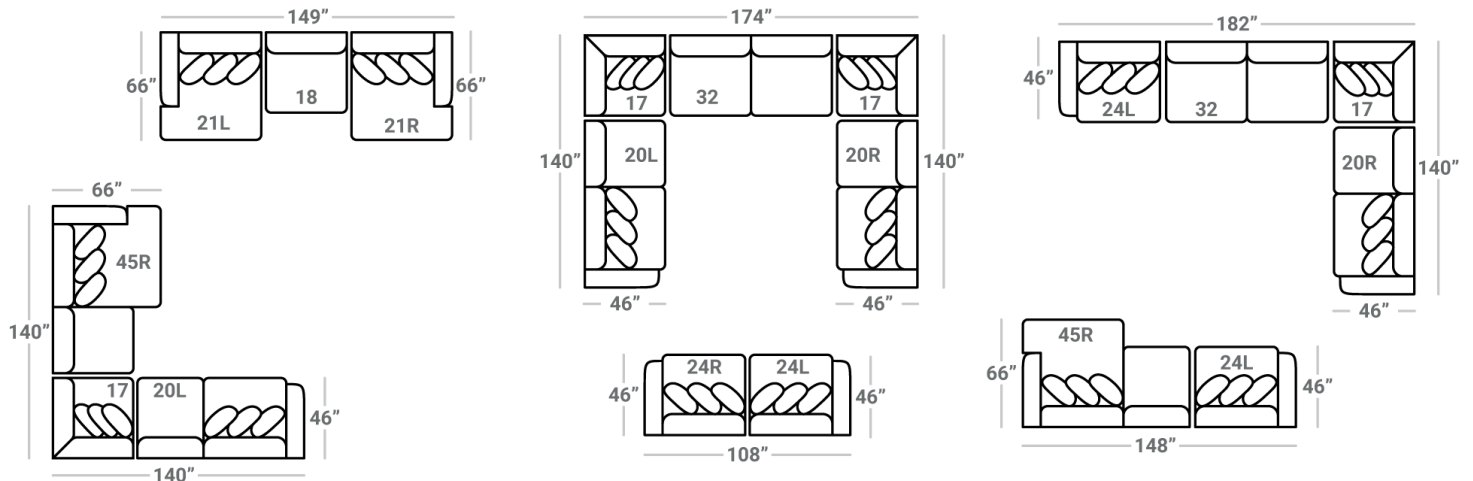

548

Body 1: All Body Fabric – Contrast 1: Both Sides of Pillows Top Stitched – Contrast 2: Both Sides of Pillows Top Stitched– Contrast 3: Both Sides of Pillows Top Stitched

PIECES

Sofa Height: 36" Seat Height: 21" Seat Depth: 29" Arm Height: 26"

L: 39" x D: 39"

43 - Rect. Cktl. Ottoman

L: 50" x D: 28"

CONFIGURATIONS

Dimensions are approximate and subject to change.

Printed: 4/16/2026