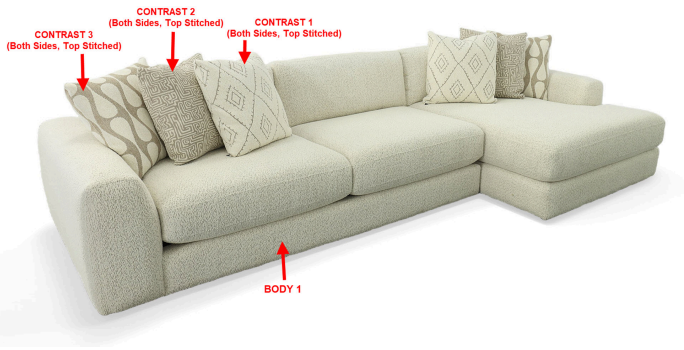

548

Body 1: All Body Fabric – Contrast 1: Both Sides of Pillows Top Stitched – Contrast 2: Both Sides of Pillows Top Stitched– Contrast 3: Both Sides of Pillows Top Stitched

PIECES Sofa Height: 36" Seat Height: 21" Seat Depth: 29" Arm Height: 26"

SOFAS

44 - Double Chair
L: 65" x D: 46"

68 - 2 Arm Chaise
L: 65" x D: 66"

SECTIONALS

20L - 1 Arm Sofa*
L: 94" x D: 46"

32 - Armless Sofa
L: 82" x D: 46"

45R - 1 Arm Sofa Chaise*
L: 94" x D: 66"

17 - Corner Chair
L: 46" x D: 46"

18 - Armless Chair
L: 41" x D: 46"

24R - 1 Arm Chair*
L: 54" x D: 46"

21R - 1 Arm Chaise *
L: 54" x D: 66"

OTTOMANS

29 - Sq. Cktl. Ottoman
L: 39" x D: 39"

43 - Rect. Cktl. Ottoman
L: 50" x D: 28"

* Available in both Left and Right configurations