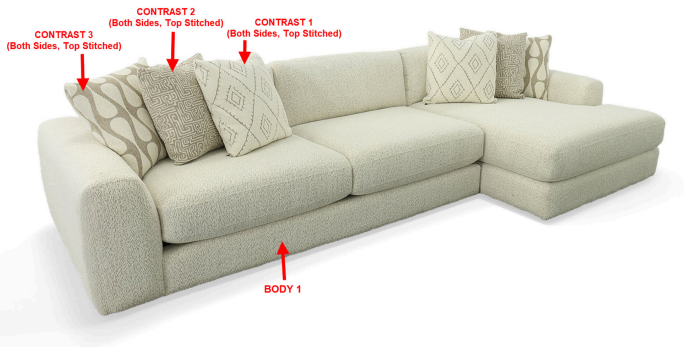

548

Body 1: All Body Fabric – Contrast 1: Both Sides of Pillows Top Stitched – Contrast 2: Both Sides of Pillows Top Stitched– Contrast 3: Both Sides of Pillows Top Stitched

PIECES

Sofa Height: 36" Seat Height: 21" Seat Depth: 29" Arm Height: 26"

SOFAS

01 - Sofa

L: 107" x D: 46"

44 - Double Chair

L: 65" x D: 46"

68 - 2 Arm Chaise

L: 65" x D: 66"

SECTIONALS

20L/R - 1 Arm Sofa (2 Over 2)*

L: 94" x D: 46"

45L/R - 1 Arm Sofa Chaise*

L: 94" x D: 66"

17 - Corner Chair

L: 46" x D: 46"

18 - Armless Chair

L: 41" x D: 46"

32 - Armless Sofa

L: 82" x D: 46"

21L/R - 1 Arm Chaise

L: 54" x D: 66"

24L/R - 1 Arm Chair

L: 54" x D: 46"

OTTOMANS

29 - Sq. Cktl. Ottoman