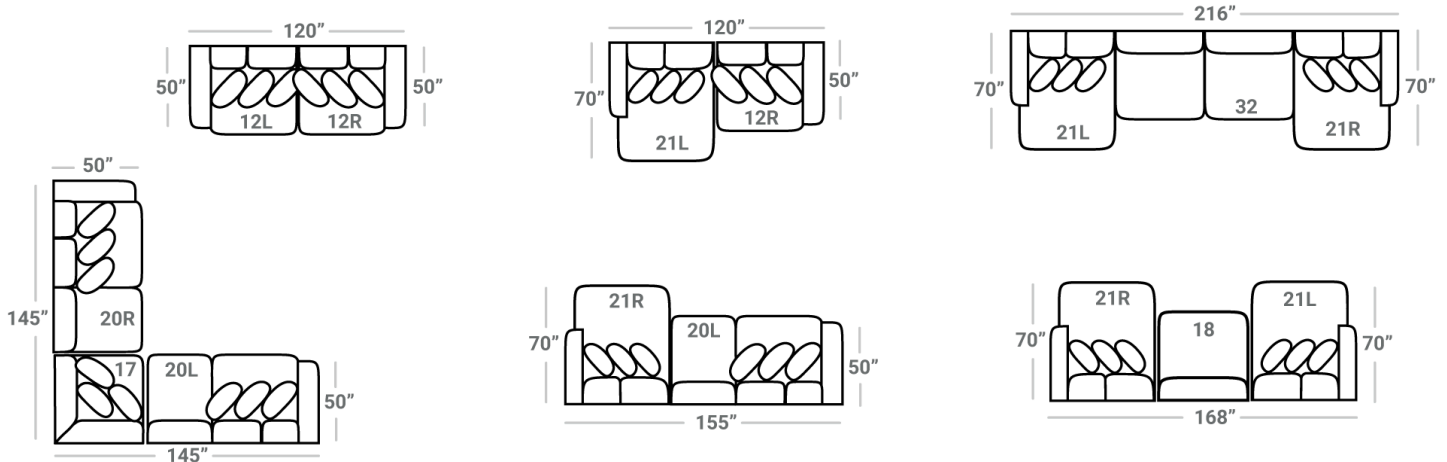

546

Body 1: All Body Fabric – Contrast 1: Both Sides of Pillows – Contrast 2: Both Sides of Pillows – Contrast 3: Both Sides of Pillows

PIECES

Sofa Height: 38" Seat Height: 21" Seat Depth: 29" Arm Height: 25"

SOFAS

44 - Double Chair
L: 73" x D: 50"

68 - 2 Arm Chaise
L: 73" x D: 70"

SECTIONALS

20L - 1 Arm Sofa L*
L: 95" x D: 50"

32 - Armless Sofa
L: 96" x D: 50"

12R - 1 Arm Loveseat*
L: 60" x D: 50"

17 - Corner Chair
L: 50" x D: 50"

18 - Armless Chair
L: 48" x D: 50"

21R - 1 Arm Chaise*
L: 60" x D: 70"

OTTOMANS

90967 - XL Sq. Cktl. Ottoman
L: 50" x D: 50"

43 - Rect. Cktl. Ottoman
L: 50" x D: 28"

* Available in both Left and Right configurations

CONFIGURATIONS

Dimensions are approximate and subject to change.

Printed: 4/15/2026