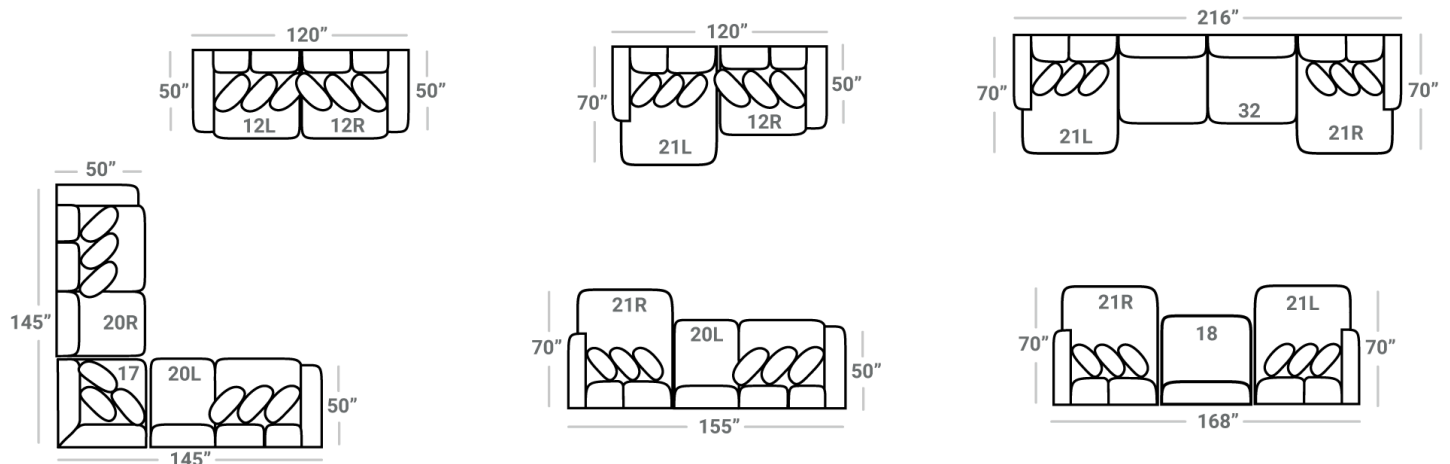

546

Body 1: All Body Fabric – Contrast 1: Both Sides of Pillows – Contrast 2: Both Sides of Pillows – Contrast 3: Both Sides of Pillows

PIECES

Sofa Height: 38" Seat Height: 21" Seat Depth: 29" Arm Height: 25"

SOFAS

44 - Double Chair
L: 73" x D: 50"

68 - 2 Arm Chaise
L: 73" x D: 70"

SECTIONALS

20L - 1 Arm Sofa L*
L: 95" x D: 50"

32 - Armless Sofa
L: 96" x D: 50"

12R - 1 Arm Loveseat*
L: 60" x D: 50"

17 - Corner Chair
L: 50" x D: 50"

18 - Armless Chair
L: 48" x D: 50"

21R - 1 Arm Chaise*
L: 60" x D: 70"

OTTOMANS

90967 - XL Sq. Cktl. Ottoman
L: 50" x D: 50"

43 - Rect. Cktl. Ottoman
L: 50" x D: 28"

* Available in both Left and Right configurations

CONFIGURATIONS

Dimensions are approximate and subject to change.

Printed: 1/15/2025