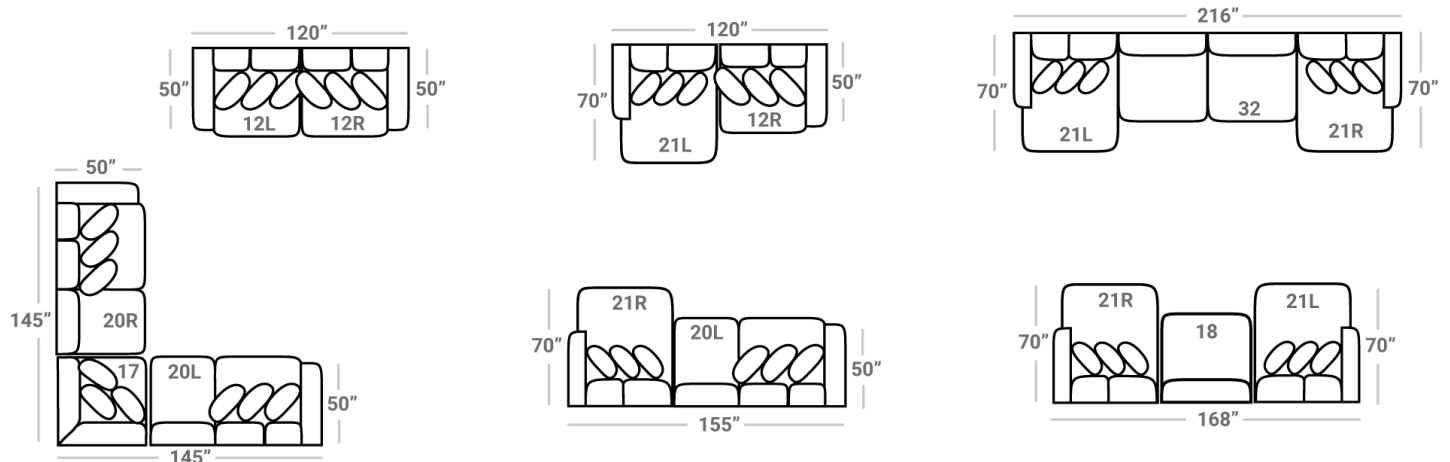

**546** think LOCAL

www.stantonsofas.com

Body 1: All Body Fabric – Contrast 1: Both Sides of Pillows – Contrast 2: Both Sides of Pillows – Contrast 3: Both Sides of Pillows

**PIECES**

Sofa Height: 38" Seat Height: 21" Seat Depth: 29" Arm Height: 25"

SOFAS

**44 - Double Chair**  
L: 73" x D: 50"

**68 - 2 Arm Chaise**  
L: 73" x D: 70"

SECTIONALS

**20L - 1 Arm Sofa L\***  
L: 95" x D: 50"

**32 - Armless Sofa**  
L: 96" x D: 50"

**12R - 1 Arm Loveseat\***  
L: 60" x D: 50"

**17 - Corner Chair**  
L: 50" x D: 50"

**18 - Armless Chair**  
L: 48" x D: 50"

**21R - 1 Arm Chaise\***  
L: 60" x D: 70"

OTTOMANS

**90967 - XL Sq. Cktl. Ottoman**  
L: 50" x D: 50"

**43 - Rect. Cktl. Ottoman**  
L: 50" x D: 28"

\* Available in both Left and Right configurations

**CONFIGURATIONS**

Dimensions are approximate and subject to change.

Printed: 6/10/2026