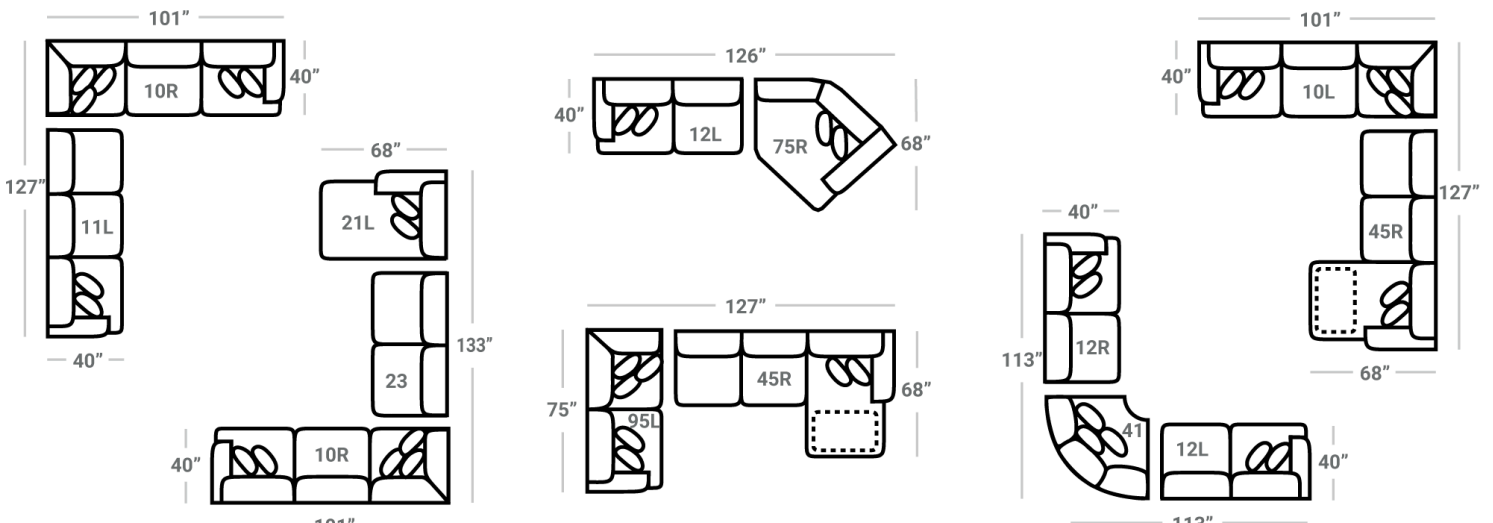

Body 1: All Body Fabric – Contrast 1 : Both Sides of Pillows Including Welt – Contrast 2 : Both Sides of Pillows Including Welt – Contrast 3 : Both Sides of Pillows Including Welt

PIECES Sofa Height: 36" Seat Height: 21" Seat Depth: 23" Arm Height: 26"

SOFAS	01 - Sofa L: 96" x D: 40" 	02 - Loveseat L: 70" x D: 40" 	03 - Chair L: 44" x D: 40" 	33 - Sofa Chaise 97 - Sofa Chaise w/ Stor. L: 96" x D: 68" Sofa Chaise cushions are reversible and can be moved with the ottoman to the opposite side. Storage Available On - 97		
	10L - Tux Sofa * L: 101" x D: 40" 	11L - 1 Arm Sofa * L: 87" x D: 40" 	45R - 1 Arm Sofa Chaise * 50R - 1 Arm Sofa Chaise w/ Storage* L: 87" x D: 68" Sectional Chaise cushions are reversible and can be moved with the ottoman to other sectional pieces with arms. Storage Available On - 50			
SECTIONALS	95L - Tux Loveseat * L: 75" x D: 40" 	12L - 1 Arm Loveseat * L: 61" x D: 40" 	23 - Armless Loveseat L: 56" x D: 40" 	62R* - 1 Arm Loveseat Chaise L: 62" x D: 69" 		
	17 - Corner Chair L: 40" x D: 40" 	24L - 1 Arm Chair * L: 34" x D: 40" 	18 - Armless Chair L: 27" x D: 40" 	41 - Corner Wedge L: 52" x D: 52" 	21R - 1 Arm Chaise * L: 37" x D: 68" 	75R - 1 Arm Angled Cuddler * L: 65" x D: 68"
	29 - Cocktail Otto. L: 39" x D: 39" 	35 - Storage Otto. L: 38" x D: 38" 	13 - Sm. Sq. Otto. 36 - Sm. Sq. Storage Otto. L: 31" x D: 31" 	43 - Rect. Otto. 47 - Rect. Storage Otto. L: 49" x D: 27" 	04 - Ottoman L: 31" x D: 21" 	
OTTOMOS						

* Available in both Left and Right configurations

CONFIGURATIONS

Dimensions are approximate and subject to change.

Printed: 12/21/2024