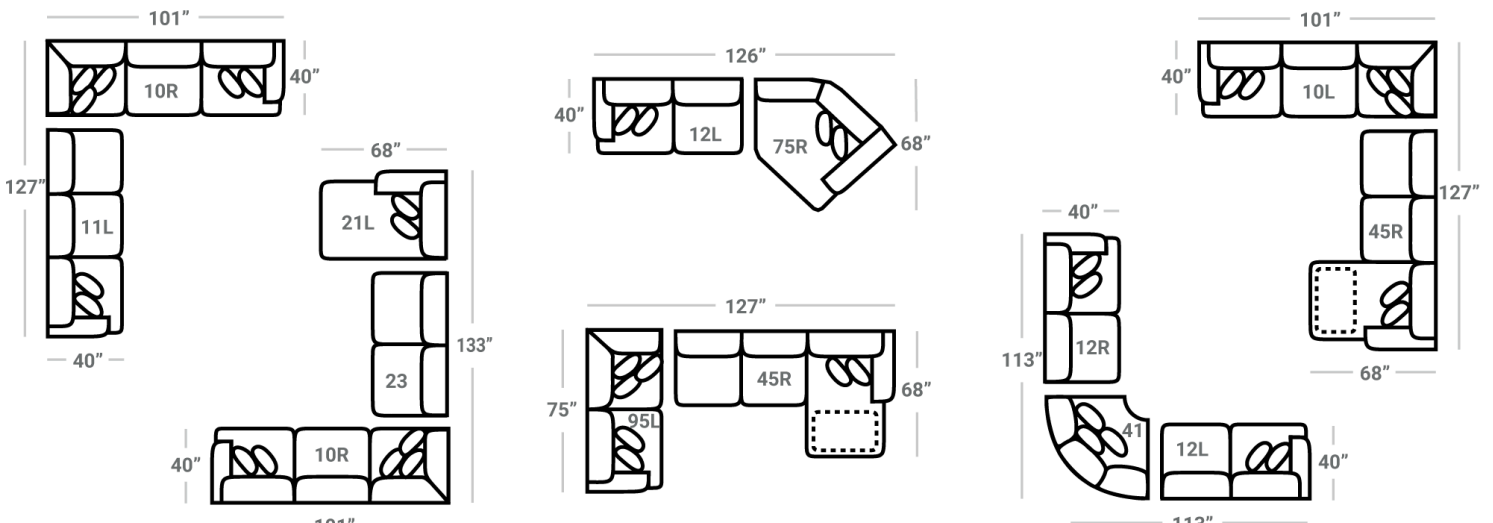

Body 1: All Body Fabric – Contrast 1 : Both Sides of Pillows Including Welt – Contrast 2 : Both Sides of Pillows Including Welt – Contrast 3 : Both Sides of Pillows Including Welt

PIECES Sofa Height: 36" Seat Height: 21" Seat Depth: 23" Arm Height: 26"

SOFAS	<p>01 - Sofa L: 96" x D: 40"</p>	<p>02 - Loveseat L: 70" x D: 40"</p>	<p>03 - Chair L: 44" x D: 40"</p>	<p>33 - Sofa Chaise L: 96" x D: 68"</p> <p>Sofa Chaise cushions are reversible and can be moved with the ottoman to the opposite side</p>
	SECTIONALS	<p>10L - Tux Sofa * L: 101" x D: 40"</p>	<p>11L - 1 Arm Sofa * L: 87" x D: 40"</p>	<p>45R - 1 Arm Sofa Chaise * 50R - 1 Arm Sofa Chaise w/ Storage* L: 87" x D: 68"</p> <p>Sectional Chaise cushions are reversible and can be moved with the ottoman to other sectional pieces with arms</p>
<p>95L - Tux Loveseat * L: 75" x D: 40"</p>		<p>12L - 1 Arm Loveseat * L: 61" x D: 40"</p>	<p>23 - Armless Loveseat L: 56" x D: 40"</p>	<p>62R* - 1 Arm Loveseat Chaise L: 62" x D: 69"</p>
<p>17 - Corner Chair L: 40" x D: 40"</p>		<p>24L - 1 Arm Chair * L: 34" x D: 40"</p>	<p>18 - Armless Chair L: 27" x D: 40"</p>	<p>41 - Corner Wedge L: 52" x D: 52"</p>
<p>21R - 1 Arm Chaise * L: 37" x D: 68"</p>		<p>75R - 1 Arm Angled Cuddler * L: 65" x D: 68"</p>		
OTTOMANS	<p>29 - Cocktail Otto. L: 39" x D: 39"</p>	<p>35 - Storage Otto. L: 38" x D: 38"</p>	<p>13 - Sm. Sq. Otto. 36 - Sm. Sq. Storage Otto. L: 31" x D: 31"</p>	<p>43 - Rect. Otto. 47 - Rect. Storage Otto. L: 49" x D: 27"</p>
		<p>04 - Ottoman L: 31" x D: 21"</p>		

* Available in both Left and Right configurations

CONFIGURATIONS

Dimensions are approximate and subject to change.