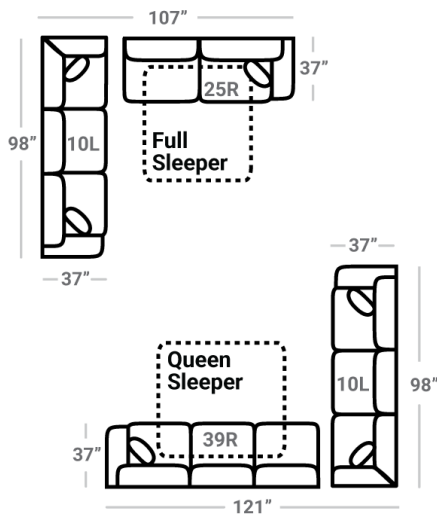

543

Body 1: Main Body Fabric & Backs of Pillows Including Welt – Contrast 1 : Pillow Face

PIECES

Sofa Height: 39" Seat Height: 22" Seat Depth: 21" Arm Height: 27"

SLEEPERS

39L - 1 Arm Queen Sleeper *

L: 81" x D: 37"

L: 73" x D: 37"

12L - 1 Arm Loveseat *

L: 60" x D: 37"

23 - Armless Loveseat

L: 62" x D: 37"

OTTOMANS

17 - Corner Chair
L: 37" x D: 37"

24L - 1 Arm Chair *
L: 34" x D: 37"

18 - Armless Chair
L: 26" x D: 37"

41 - Corner Wedge
L: 49" x D: 49"

54 - Cuddle Corner
L: 48" x D: 48"

21R - 1 Arm Chaise *
L: 35" x D: 60"

75R - 1 Arm Angled Cuddler *
L: 63" x D: 66"

29 - Cocktail Otto.
L: 39" x D: 39"

35 - Storage Otto.
L: 37" x D: 37"

Similar to 643 w/ higher seat to accommodate sleepers

* Available in both Left and Right configurations

CONFIGURATIONS

Dimensions are approximate and subject to change.

Printed: 6/10/2026