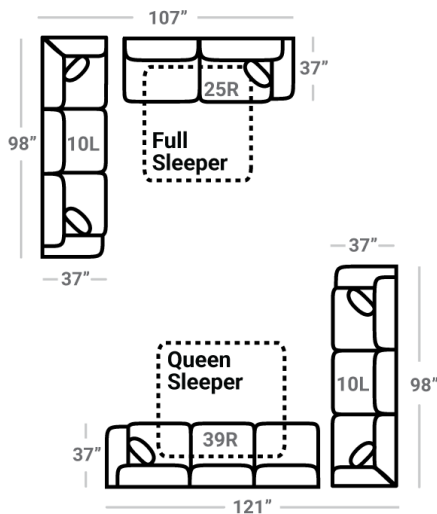

543

Body 1: Main Body Fabric & Backs of Pillows Including Welt – Contrast 1 : Pillow Face

PIECES

Sofa Height: 39" Seat Height: 22" Seat Depth: 21" Arm Height: 27"

SLEEPERS

39L - 1 Arm Queen Sleeper \*

L: 81" x D: 37"

L: 62" x D: 37"

OTTOMANS

17 - Corner Chair  
L: 37" x D: 37"

24L - 1 Arm Chair \*  
L: 34" x D: 37"

18 - Armless Chair  
L: 26" x D: 37"

41 - Corner Wedge  
L: 49" x D: 49"

54 - Cuddle Corner  
L: 48" x D: 48"

21R - 1 Arm Chaise \*  
L: 35" x D: 60"

75R - 1 Arm Angled Cuddler \*  
L: 63" x D: 66"

29 - Cocktail Otto.  
L: 39" x D: 39"

35 - Storage Otto.  
L: 37" x D: 37"

Similar to 643 w/ higher seat to accommodate sleepers

\* Available in both Left and Right configurations

CONFIGURATIONS

Dimensions are approximate and subject to change.

Printed: 12/22/2024