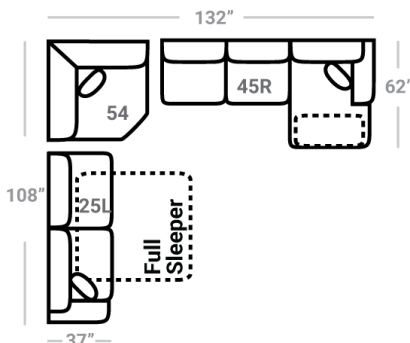

543

Body 1: Main Body Fabric & Backs of Pillows Including Welt – Contrast 1 : Pillow Face

PIECES

Sofa Height: 39" Seat Height: 22" Seat Depth: 21" Arm Height: 27"

SLEEPERS

39L - 1 Arm Queen Sleeper \*

L: 81" x D: 37"

L: 62" x D: 37"

OTTOMANS

17 - Corner Chair  
L: 37" x D: 37"

24L - 1 Arm Chair \*  
L: 34" x D: 37"

18 - Armless Chair  
L: 26" x D: 37"

41 - Corner Wedge  
L: 49" x D: 49"

54 - Cuddle Corner  
L: 48" x D: 48"

21R - 1 Arm Chaise \*  
L: 35" x D: 60"

75R - 1 Arm Angled Cuddler \*  
L: 63" x D: 66"

29 - Cocktail Otto.  
L: 39" x D: 39"

35 - Storage Otto.  
L: 37" x D: 37"

Similar to 643 w/ higher seat to accommodate sleepers

\* Available in both Left and Right configurations

CONFIGURATIONS

Dimensions are approximate and subject to change.

Printed: 12/22/2024