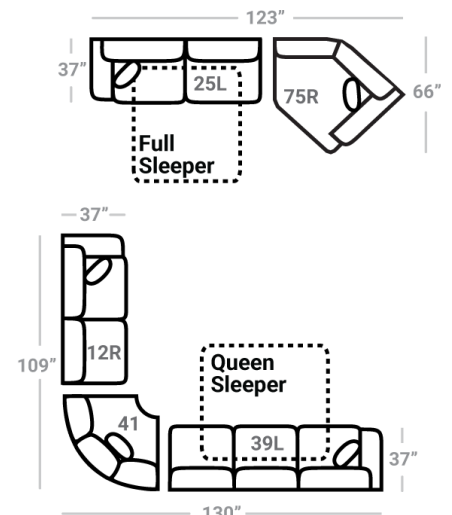

543

Body 1: Main Body Fabric & Backs of Pillows Including Welt – Contrast 1 : Pillow Face

PIECES

Sofa Height: 39" Seat Height: 22" Seat Depth: 21" Arm Height: 27"

SLEEPERS

39L - 1 Arm Queen Sleeper \*

L: 81" x D: 37"

L: 62" x D: 37"

OTTOMANS

17 - Corner Chair  
L: 37" x D: 37"

24L - 1 Arm Chair \*  
L: 34" x D: 37"

18 - Armless Chair  
L: 26" x D: 37"

41 - Corner Wedge  
L: 49" x D: 49"

54 - Cuddle Corner  
L: 48" x D: 48"

21R - 1 Arm Chaise \*  
L: 35" x D: 60"

75R - 1 Arm Angled Cuddler \*  
L: 63" x D: 66"

29 - Cocktail Otto.  
L: 39" x D: 39"

35 - Storage Otto.  
L: 37" x D: 37"

Similar to 643 w/ higher seat to accommodate sleepers

\* Available in both Left and Right configurations

CONFIGURATIONS

Dimensions are approximate and subject to change.

Printed: 12/22/2024