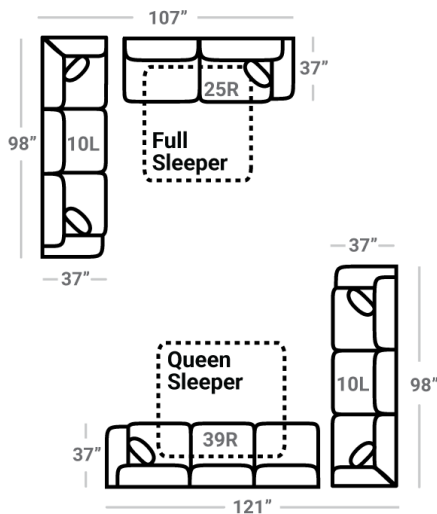

543

Body 1: Main Body Fabric & Backs of Pillows Including Welt – Contrast 1: Pillow Face

PIECES

Sofa Height: 39" Seat Height: 22" Seat Depth: 21" Arm Height: 27"

SLEEPERS

39L - 1 Arm Queen Sleeper *

L: 81" x D: 37"

L: 84" x D: 62"

Sectional Chaise cushions are reversible and can be moved w/ the ottoman to other sectional pieces with arms

95L - Tux Loveseat *

L: 73" x D: 37"

12L - 1 Arm Loveseat *

L: 60" x D: 37"

23 - Armless Loveseat

75R - 1 Arm Angled Cuddler *
L: 63" x D: 66"

29 - Cocktail Otto.
L: 39" x D: 39"

35 - Storage Otto.
L: 37" x D: 37"

Similar to 643 w/ higher seat to accommodate sleepers

* Available in both Left and Right configurations

CONFIGURATIONS

Dimensions are approximate and subject to change.

Printed: 7/27/2024