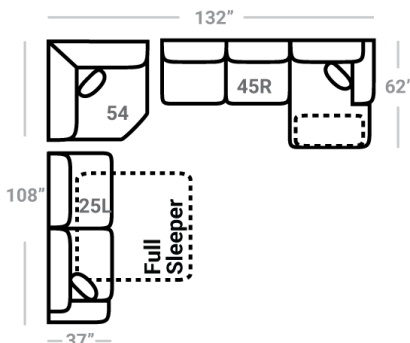

543

Body 1: Main Body Fabric & Backs of Pillows Including Welt – Contrast 1 : Pillow Face

PIECES

Sofa Height: 39" Seat Height: 22" Seat Depth: 21" Arm Height: 27"

SLEEPERS

39L - 1 Arm Queen Sleeper *

L: 81" x D: 37"

L: 73" x D: 37"

12L - 1 Arm Loveseat *

L: 60" x D: 37"

23 - Armless Loveseat

L: 62" x D: 37"

OTTOMANS

17 - Corner Chair
L: 37" x D: 37"

24L - 1 Arm Chair *
L: 34" x D: 37"

18 - Armless Chair
L: 26" x D: 37"

41 - Corner Wedge
L: 49" x D: 49"

54 - Cuddle Corner
L: 48" x D: 48"

21R - 1 Arm Chaise *
L: 35" x D: 60"

75R - 1 Arm Angled Cuddler *
L: 63" x D: 66"

29 - Cocktail Otto.
L: 39" x D: 39"

35 - Storage Otto.
L: 37" x D: 37"

Similar to 643 w/ higher seat to accommodate sleepers

* Available in both Left and Right configurations

CONFIGURATIONS

Dimensions are approximate and subject to change.

Printed: 6/10/2026