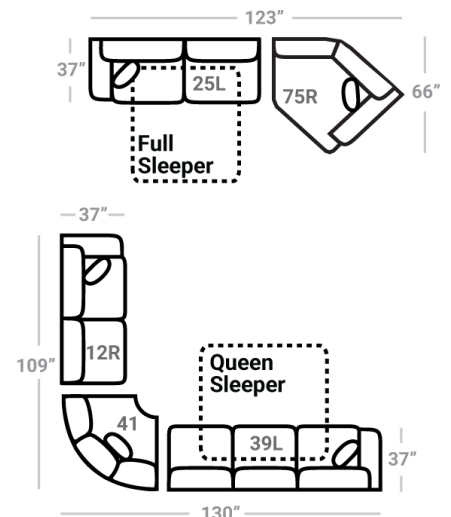

543

Body 1: Main Body Fabric & Backs of Pillows Including Welt – Contrast 1 : Pillow Face

PIECES

Sofa Height: 39" Seat Height: 22" Seat Depth: 21" Arm Height: 27"

SLEEPERS

39L - 1 Arm Queen Sleeper *

L: 81" x D: 37"

L: 73" x D: 37"

12L - 1 Arm Loveseat *

L: 60" x D: 37"

23 - Armless Loveseat

L: 62" x D: 37"

OTTOMANS

17 - Corner Chair
L: 37" x D: 37"

24L - 1 Arm Chair *
L: 34" x D: 37"

18 - Armless Chair
L: 26" x D: 37"

41 - Corner Wedge
L: 49" x D: 49"

54 - Cuddle Corner
L: 48" x D: 48"

21R - 1 Arm Chaise *
L: 35" x D: 60"

75R - 1 Arm Angled Cuddler *
L: 63" x D: 66"

29 - Cocktail Otto.
L: 39" x D: 39"

35 - Storage Otto.
L: 37" x D: 37"

Similar to 643 w/ higher seat to accommodate sleepers

* Available in both Left and Right configurations

CONFIGURATIONS

Dimensions are approximate and subject to change.

Printed: 6/10/2026