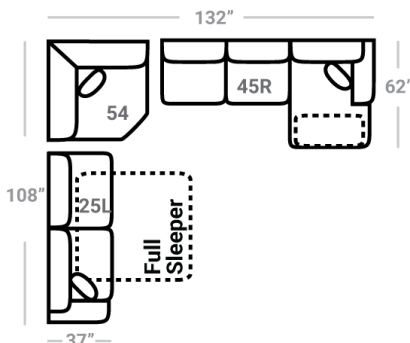

543

Body 1: Main Body Fabric & Backs of Pillows Including Welt – Contrast 1: Pillow Face

PIECES

Sofa Height: 39" Seat Height: 22" Seat Depth: 21" Arm Height: 27"

SLEEPERS

39L - 1 Arm Queen Sleeper *

L: 81" x D: 37"

L: 62" x D: 37"

OTTOMOS

17 - Corner Chair
L: 37" x D: 37"

24L - 1 Arm Chair *
L: 34" x D: 37"

18 - Armless Chair
L: 26" x D: 37"

41 - Corner Wedge
L: 49" x D: 49"

54 - Cuddle Corner
L: 48" x D: 48"

21R - 1 Arm Chaise *
L: 35" x D: 60"

75R - 1 Arm Angled Cuddler *
L: 63" x D: 66"

29 - Cocktail Otto.
L: 39" x D: 39"

35 - Storage Otto.
L: 37" x D: 37"

Similar to 643 w/ higher seat to accommodate sleepers

* Available in both Left and Right configurations

CONFIGURATIONS

Dimensions are approximate and subject to change.

Printed: 7/27/2024