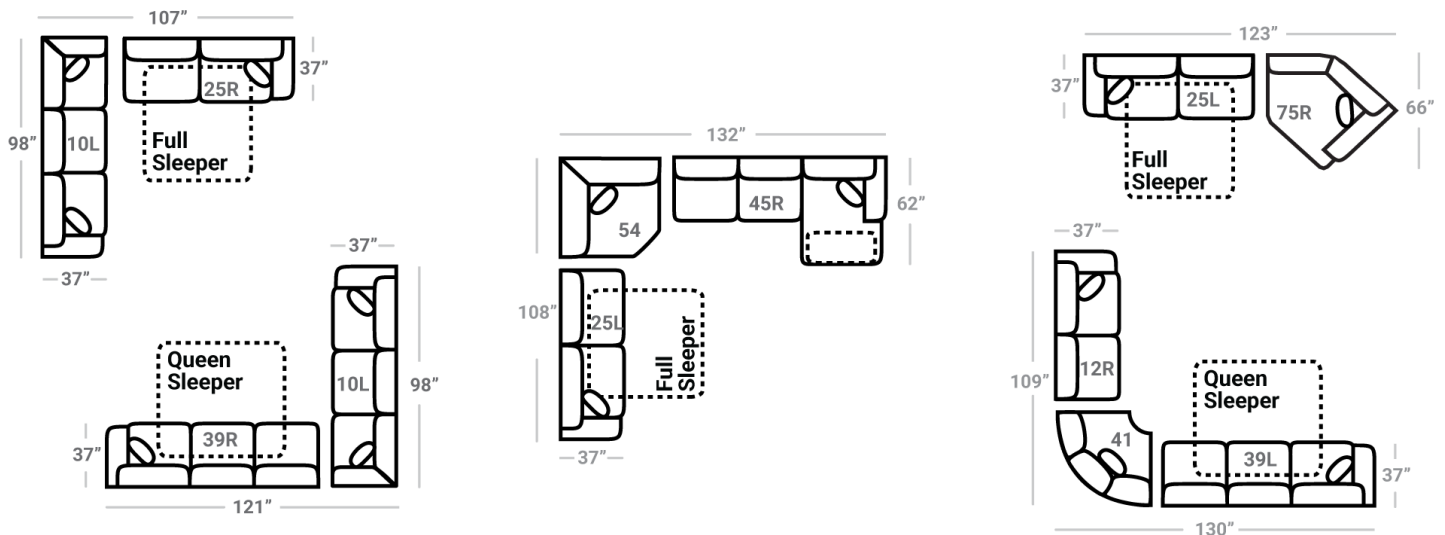

543

Body 1: Main Body Fabric & Backs of Pillows Including Welt – Contrast 1: Pillow Face

PIECES

Sofa Height: 39" Seat Height: 22" Seat Depth: 21" Arm Height: 27"

SLEEPERS

39L - 1 Arm Queen Sleeper *

L: 81" x D: 37"

18 - Armless Chair
L: 26" x D: 37"

41 - Corner Wedge
L: 49" x D: 49"

54 - Cuddle Corner
L: 48" x D: 48"

21R - 1 Arm Chaise *
L: 35" x D: 60"

75R - 1 Arm Angled Cuddler *
L: 63" x D: 66"

29 - Cocktail Otto.
L: 39" x D: 39"

35 - Storage Otto.
L: 37" x D: 37"

Similar to 643 w/ higher seat to accommodate sleepers

* Available in both Left and Right configurations

CONFIGURATIONS

Dimensions are approximate and subject to change.

Printed: 4/15/2026