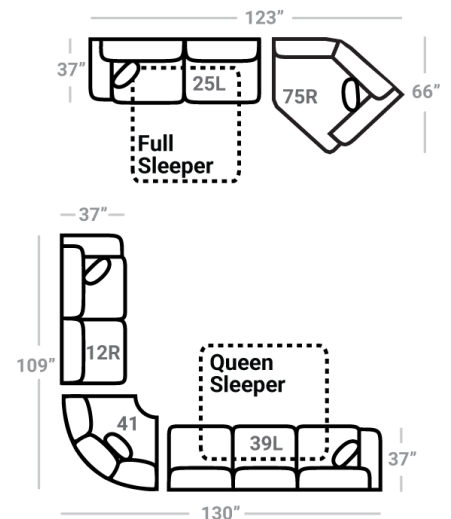

543

Body 1: Main Body Fabric & Backs of Pillows Including Welt – Contrast 1: Pillow Face

PIECES

Sofa Height: 39" Seat Height: 22" Seat Depth: 21" Arm Height: 27"

SLEEPERS

39L - 1 Arm Queen Sleeper *

L: 81" x D: 37"

75R - 1 Arm Angled Cuddler *
L: 63" x D: 66"

29 - Cocktail Otto.
L: 39" x D: 39"

35 - Storage Otto.
L: 37" x D: 37"

Similar to 643 w/ higher seat to accommodate sleepers

* Available in both Left and Right configurations

CONFIGURATIONS

Dimensions are approximate and subject to change.

Printed: 7/27/2024