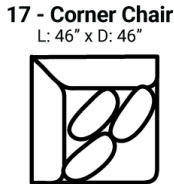

**541** think LOCAL  
www.stantonsofas.com

Body 1: All Body Fabric – Contrast 1: Both Sides of Pillows – Contrast 2: Both Sides of Pillows – Contrast 3: Both Sides of Pillows

**PIECES**

Sofa Height: 38" Seat Height: 21" Seat Depth: 29" Arm Height: 25"

SOFAS

SECTIONALS

OTTOMANS

\* Available in both Left and Right configurations

**CONFIGURATIONS**

Dimensions are approximate and subject to change.

Printed: 5/31/2026