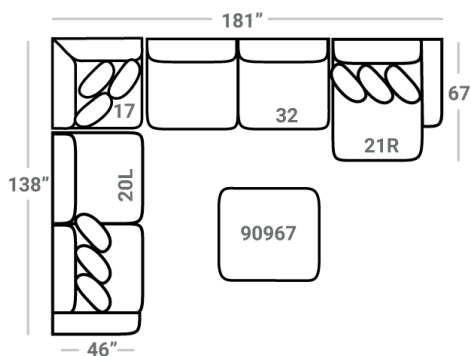

541 think LOCAL

www.stantonsofas.com

Body 1: All Body Fabric – Contrast 1: Both Sides of Pillows – Contrast 2: Both Sides of Pillows – Contrast 3: Both Sides of Pillows

PIECES

Sofa Height: 38" Seat Height: 21" Seat Depth: 29" Arm Height: 25"

L: 104" x D: 67"

Sofa Chaise cushions are reversible and can be moved with the ottoman to the opposite side

SECTIONALS

20L - 1 Arm Sofa*

L: 92" x D: 46"

32 - Armless Sofa

L: 82" x D: 46"

21R - 1 Arm Chaise *

L: 53" x D: 67"

17 - Corner Chair

L: 46" x D: 46"

18 - Armless Chair

L: 41" x D: 46"

24R - 1 Arm Chair*

L: 52" x D: 46"

OTTOMANS

90967 - XL Sq. Cktl. Ottoman

L: 50" x D: 50"

43 - Rect. Cktl. Ottoman

L: 50" x D: 28"

* Available in both Left and Right configurations

CONFIGURATIONS

Dimensions are approximate and subject to change.

Printed: 6/10/2026