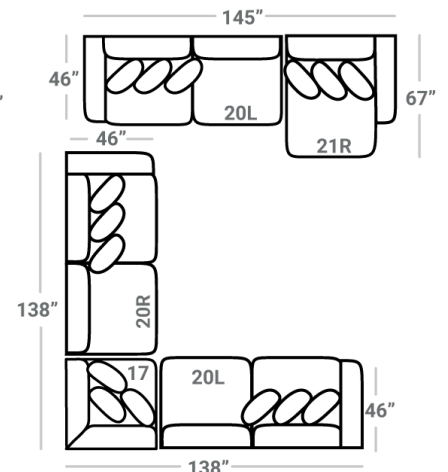

**541** think LOCAL  
www.stantonsofas.com

Body 1: All Body Fabric – Contrast 1: Both Sides of Pillows – Contrast 2: Both Sides of Pillows – Contrast 3: Both Sides of Pillows

**PIECES**

Sofa Height: 38" Seat Height: 21" Seat Depth: 29" Arm Height: 25"

SOFAS

SECTIONALS

OTTOMANS

\* Available in both Left and Right configurations

**CONFIGURATIONS**

Dimensions are approximate and subject to change.

Printed: 5/31/2026