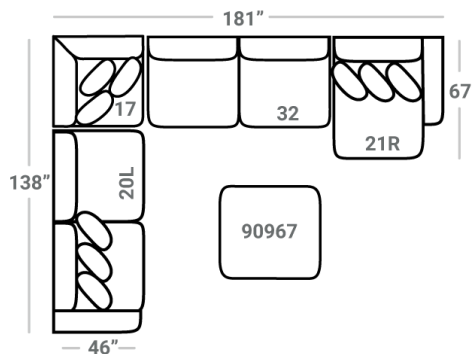

**541** think LOCAL  
www.stantonsofas.com

Body 1: All Body Fabric – Contrast 1: Both Sides of Pillows – Contrast 2: Both Sides of Pillows – Contrast 3: Both Sides of Pillows

**PIECES**

Sofa Height: 38" Seat Height: 21" Seat Depth: 29" Arm Height: 25"

SOFAS

SECTIONALS

OTTOMANS

\* Available in both Left and Right configurations

**CONFIGURATIONS**

Dimensions are approximate and subject to change.

Printed: 5/31/2026