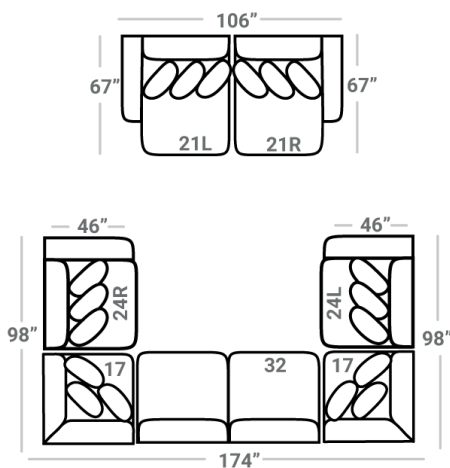

541 think LOCAL
www.stantonsofas.com

Body 1: All Body Fabric – Contrast 1: Both Sides of Pillows – Contrast 2: Both Sides of Pillows – Contrast 3: Both Sides of Pillows

PIECES

Sofa Height: 38" Seat Height: 21" Seat Depth: 29" Arm Height: 25"

SOFAS

SECTIONALS

OTTOMANS

* Available in both Left and Right configurations

CONFIGURATIONS

Dimensions are approximate and subject to change.

Printed: 12/26/2024