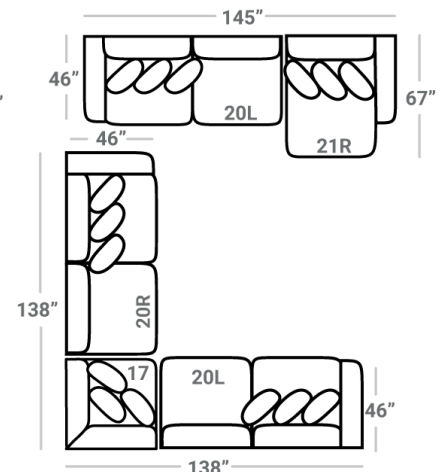

541 think LOCAL

www.stantonsofas.com

Body 1: All Body Fabric – Contrast 1: Both Sides of Pillows – Contrast 2: Both Sides of Pillows – Contrast 3: Both Sides of Pillows

PIECES

Sofa Height: 38" Seat Height: 21" Seat Depth: 29" Arm Height: 25"

L: 104" x D: 67"

Sofa Chaise cushions are reversible and can be moved with the ottoman to the opposite side

SECTIONALS

20L - 1 Arm Sofa*

L: 92" x D: 46"

32 - Armless Sofa

L: 82" x D: 46"

21R - 1 Arm Chaise *

L: 53" x D: 67"

17 - Corner Chair

L: 46" x D: 46"

18 - Armless Chair

L: 41" x D: 46"

24R - 1 Arm Chair*

L: 52" x D: 46"

OTTOMANS

90967 - XL Sq. Cktl. Ottoman

L: 50" x D: 50"

43 - Rect. Cktl. Ottoman

L: 50" x D: 28"

* Available in both Left and Right configurations

CONFIGURATIONS

Dimensions are approximate and subject to change.

Printed: 6/10/2026