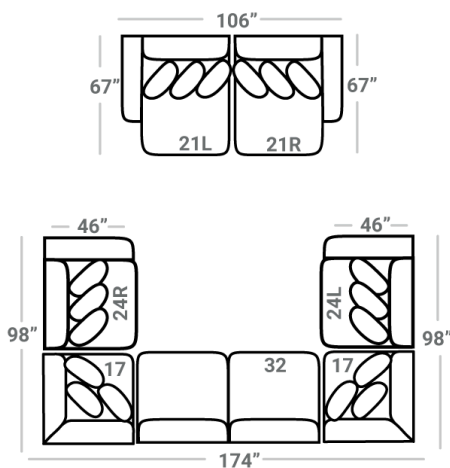

541 think LOCAL

www.stantonsofas.com

Body 1: All Body Fabric – Contrast 1: Both Sides of Pillows – Contrast 2: Both Sides of Pillows – Contrast 3: Both Sides of Pillows

PIECES

Sofa Height: 38" Seat Height: 21" Seat Depth: 29" Arm Height: 25"

L: 104" x D: 67"

Sofa Chaise cushions are reversible and can be moved with the ottoman to the opposite side

SECTIONALS

20L - 1 Arm Sofa*

L: 92" x D: 46"

32 - Armless Sofa

L: 82" x D: 46"

21R - 1 Arm Chaise *

L: 53" x D: 67"

17 - Corner Chair

L: 46" x D: 46"

18 - Armless Chair

L: 41" x D: 46"

24R - 1 Arm Chair*

L: 52" x D: 46"

OTTOMANS

90967 - XL Sq. Cktl. Ottoman

L: 50" x D: 50"

43 - Rect. Cktl. Ottoman

L: 50" x D: 28"

* Available in both Left and Right configurations

CONFIGURATIONS

Dimensions are approximate and subject to change.

Printed: 6/10/2026