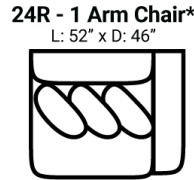

**541** think LOCAL  
www.stantonsofas.com

Body 1: All Body Fabric – Contrast 1: Both Sides of Pillows – Contrast 2: Both Sides of Pillows – Contrast 3: Both Sides of Pillows

**PIECES**

Sofa Height: 38" Seat Height: 21" Seat Depth: 29" Arm Height: 25"

SOFAS

SECTIONALS

OTTOMANS

\* Available in both Left and Right configurations

**CONFIGURATIONS**

Dimensions are approximate and subject to change.

Printed: 5/31/2026