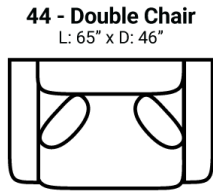

541 think LOCAL
www.stantonsofas.com

Body 1: All Body Fabric – Contrast 1: Both Sides of Pillows – Contrast 2: Both Sides of Pillows – Contrast 3: Both Sides of Pillows

PIECES

Sofa Height: 38" Seat Height: 21" Seat Depth: 29" Arm Height: 25"

SOFAS

SECTIONALS

OTTOMANS

* Available in both Left and Right configurations

CONFIGURATIONS

Dimensions are approximate and subject to change.

Printed: 12/26/2024