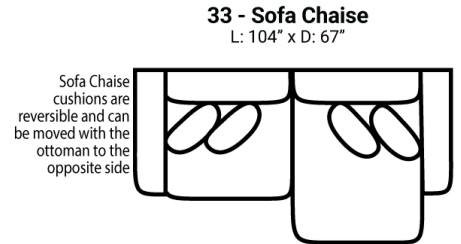

**541** think LOCAL  
www.stantonsofas.com

Body 1: All Body Fabric – Contrast 1: Both Sides of Pillows – Contrast 2: Both Sides of Pillows – Contrast 3: Both Sides of Pillows

**PIECES**

Sofa Height: 38" Seat Height: 21" Seat Depth: 29" Arm Height: 25"

SOFAS

SECTIONALS

OTTOMANS

\* Available in both Left and Right configurations

**CONFIGURATIONS**

Dimensions are approximate and subject to change.

Printed: 5/31/2026