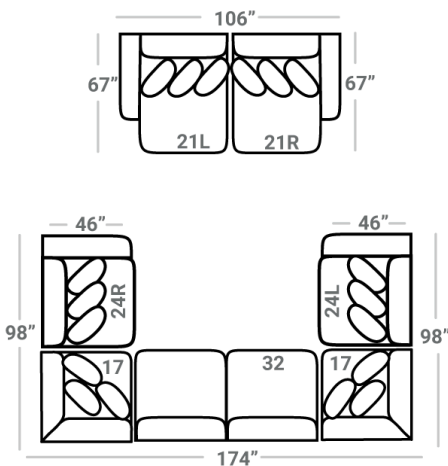

**541** think LOCAL  
www.stantonsofas.com

Body 1: All Body Fabric – Contrast 1: Both Sides of Pillows – Contrast 2: Both Sides of Pillows – Contrast 3: Both Sides of Pillows

**PIECES**

Sofa Height: 38" Seat Height: 21" Seat Depth: 29" Arm Height: 25"

SOFAS

SECTIONALS

OTTOMANS

\* Available in both Left and Right configurations

**CONFIGURATIONS**

Dimensions are approximate and subject to change.

Printed: 5/31/2026