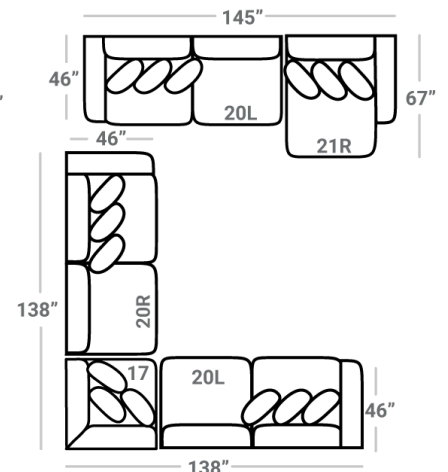

541 think LOCAL
www.stantonsofas.com

Body 1: All Body Fabric – Contrast 1: Both Sides of Pillows – Contrast 2: Both Sides of Pillows – Contrast 3: Both Sides of Pillows

PIECES

Sofa Height: 38" Seat Height: 21" Seat Depth: 29" Arm Height: 25"

SOFAS

SECTIONALS

OTTOMANS

* Available in both Left and Right configurations

CONFIGURATIONS

Dimensions are approximate and subject to change.

Printed: 12/26/2024