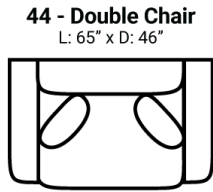

**541** think LOCAL  
www.stantonsofas.com

Body 1: All Body Fabric – Contrast 1: Both Sides of Pillows – Contrast 2: Both Sides of Pillows – Contrast 3: Both Sides of Pillows

**PIECES**

Sofa Height: 38" Seat Height: 21" Seat Depth: 29" Arm Height: 25"

SOFAS

SECTIONALS

OTTOMANS

\* Available in both Left and Right configurations

**CONFIGURATIONS**

Dimensions are approximate and subject to change.

Printed: 5/31/2026