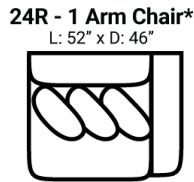

541 think LOCAL
www.stantonsofas.com

Body 1: All Body Fabric – Contrast 1: Both Sides of Pillows – Contrast 2: Both Sides of Pillows – Contrast 3: Both Sides of Pillows

PIECES

Sofa Height: 38" Seat Height: 21" Seat Depth: 29" Arm Height: 25"

SOFAS

SECTIONALS

OTTOMANS

* Available in both Left and Right configurations

CONFIGURATIONS

Dimensions are approximate and subject to change.

Printed: 12/26/2024