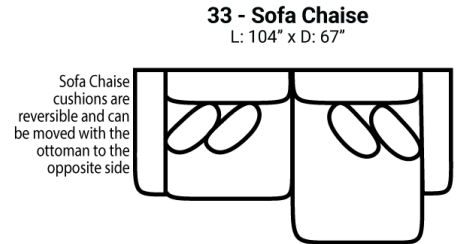

541 think LOCAL
www.stantonsofas.com

Body 1: All Body Fabric – Contrast 1: Both Sides of Pillows – Contrast 2: Both Sides of Pillows – Contrast 3: Both Sides of Pillows

PIECES

Sofa Height: 38" Seat Height: 21" Seat Depth: 29" Arm Height: 25"

SOFAS

SECTIONALS

OTTOMANS

* Available in both Left and Right configurations

CONFIGURATIONS

Dimensions are approximate and subject to change.

Printed: 12/26/2024