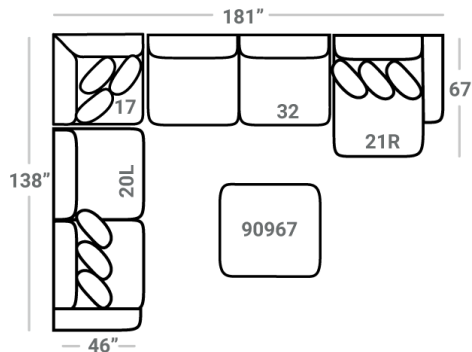

541 think LOCAL
www.stantonsofas.com

Body 1: All Body Fabric – Contrast 1: Both Sides of Pillows – Contrast 2: Both Sides of Pillows – Contrast 3: Both Sides of Pillows

PIECES

Sofa Height: 38" Seat Height: 21" Seat Depth: 29" Arm Height: 25"

SOFAS

SECTIONALS

OTTOMANS

* Available in both Left and Right configurations

CONFIGURATIONS

Dimensions are approximate and subject to change.

Printed: 12/26/2024