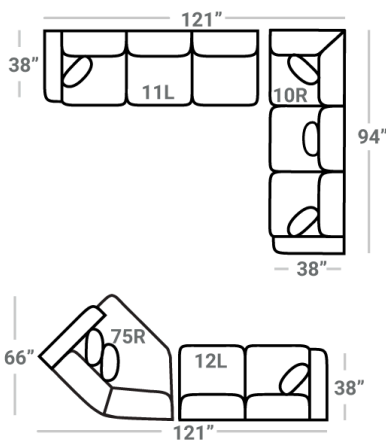

539

Body 1: All Body Fabric -- Contrast 1 : Both Sides of Pillows Including Welt - Contrast 2 : Both Sides of Pillows Including Welt

PIECES

Sofa Height: 38 Seat Height: 21 Seat Depth: 22 Arm Height: 32

SOFAS

SECTIONALS

OTTOMANS

* Available in both Left and Right configurations

CONFIGURATIONS

Dimensions are approximate and subject to change.

Printed: 1/3/2025