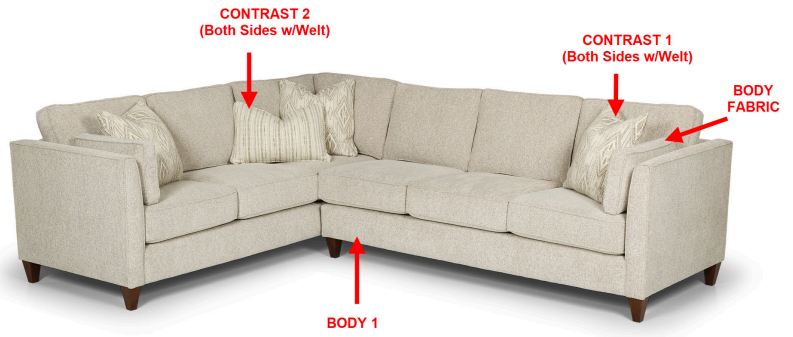

539

Body 1: All Body Fabric -- Contrast 1 : Both Sides of Pillows Including Welt - Contrast 2 : Both Sides of Pillows Including Welt

PIECES

Sofa Height: 38 Seat Height: 21 Seat Depth: 22 Arm Height: 32

SOFAS

01 - Sofa
L: 87" x D: 38"

02 - Loveseat
L: 59" x D: 38"

SECTIONALS

10L - Tux Sofa *
L: 94" x D: 38"

11L - One Arm Sofa *
L: 83" x D: 38"

32 - Armless Sofa
L: 78" x D: 38"

45R - 1 Arm Sofa Chaise *
50R - 1 Arm Sofa Chaise w/ Stor.*
L: 83" x D: 64"

Sectional Chaise cushions are reversible and can be moved with the ottoman to other sectional pieces with arms

95L - Tux Loveseat *
L: 68" x D: 38"

12L - 1 Arm Loveseat *
L: 57" x D: 38"

31 - Armless Loveseat
L: 52" x D: 38"

75R - 1 Arm Angled Cuddler *
L: 64" x D: 67"

17 - Corner Chair
L: 37" x D: 38"

24L - 1 Arm Chair *
L: 30" x D: 38"

18 - Armless Chair
L: 26" x D: 38"

54 - Cuddle Corner
L: 49" x D: 49"

21R - 1 Arm Chaise *
L: 31" x D: 64"