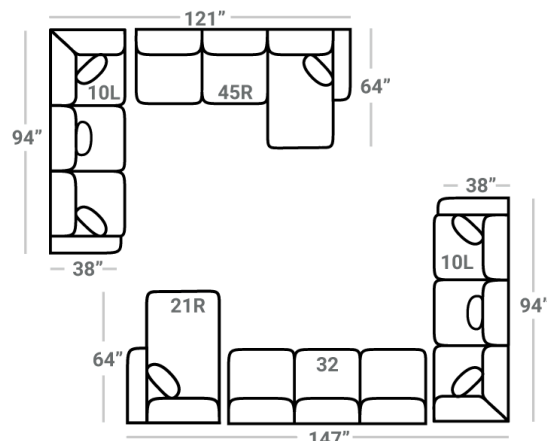

539

Body 1: All Body Fabric -- Contrast 1 : Both Sides of Pillows Including Welt - Contrast 2 : Both Sides of Pillows Including Welt

PIECES

Sofa Height: 38 Seat Height: 21 Seat Depth: 22 Arm Height: 32

SOFAS

SECTIONALS

OTTOMANS

* Available in both Left and Right configurations

CONFIGURATIONS

Dimensions are approximate and subject to change.

Printed: 1/3/2025