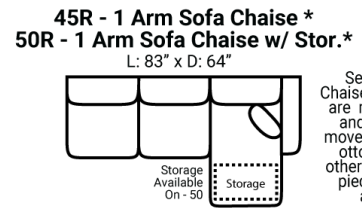

539

Body 1: All Body Fabric -- Contrast 1 : Both Sides of Pillows Including Welt - Contrast 2 : Both Sides of Pillows Including Welt

PIECES

Sofa Height: 38 Seat Height: 21 Seat Depth: 22 Arm Height: 32

SOFAS

SECTIONALS

OTTOMANS

* Available in both Left and Right configurations

CONFIGURATIONS

Dimensions are approximate and subject to change.

Printed: 1/3/2025