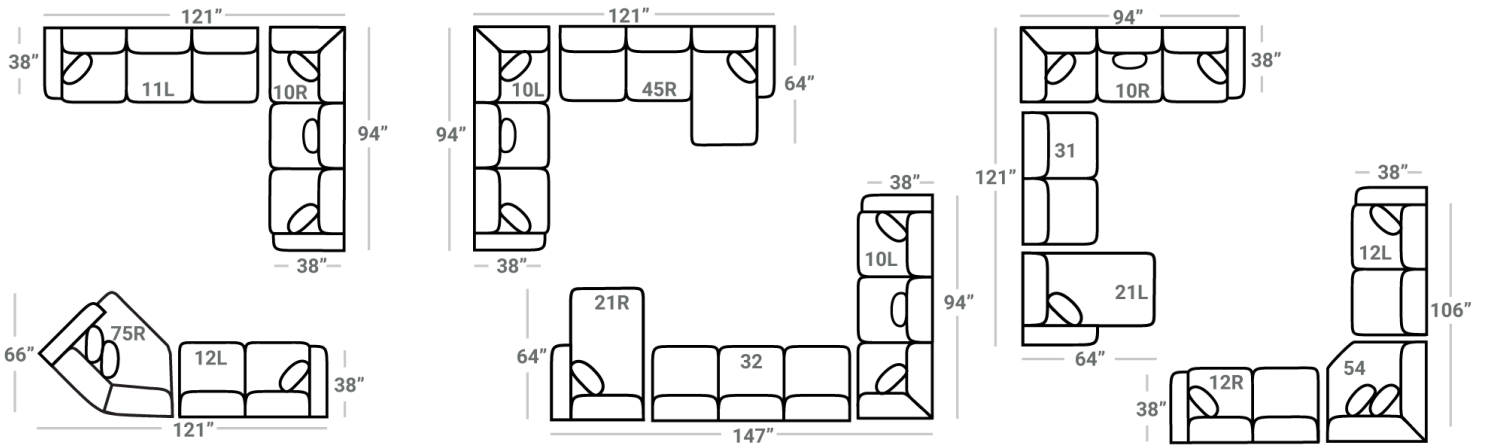

539

Body 1: All Body Fabric -- Contrast 1 : Both Sides of Pillows Including Welt - Contrast 2 : Both Sides of Pillows Including Welt

PIECES

Sofa Height: 38 Seat Height: 21 Seat Depth: 22 Arm Height: 32

SOFAS

Sectional Chaise cushions are reversible and can be moved with the ottoman to other sectional pieces with arms

95L - Tux Loveseat *
L: 68" x D: 38"

12L - 1 Arm Loveseat *
L: 57" x D: 38"

31 - Armless Loveseat
L: 52" x D: 38"

75R - 1 Arm Angled Cuddler *
L: 64" x D: 67"

17 - Corner Chair
L: 37" x D: 38"

24L - 1 Arm Chair *
L: 30" x D: 38"

18 - Armless Chair
L: 26" x D: 38"

54 - Cuddle Corner
L: 49" x D: 49"

21R - 1 Arm Chaise *
L: 31" x D: 64"

OTTOS

29 - Cocktail Otto.
L: 39" x D: 39"

35 - Storage Otto.
L: 38" x D: 38"

43 - Rect. Otto.
47 - Rect. Storage Otto.
L: 49" x D: 27"

* Available in both Left and Right configurations

CONFIGURATIONS

Dimensions are approximate and subject to change.