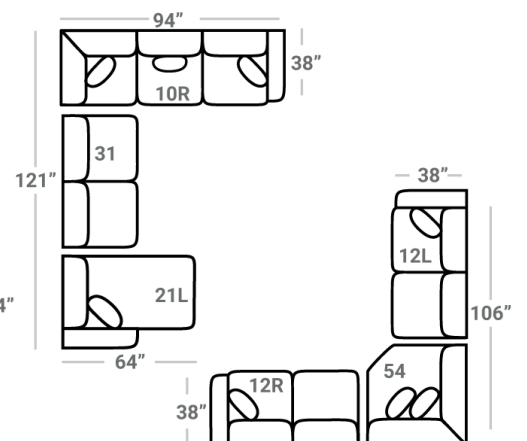

539

Body 1: All Body Fabric -- Contrast 1 : Both Sides of Pillows Including Welt - Contrast 2 : Both Sides of Pillows Including Welt

PIECES

Sofa Height: 38 Seat Height: 21 Seat Depth: 22 Arm Height: 32

SOFAS

SECTIONALS

OTTOMANS

* Available in both Left and Right configurations

CONFIGURATIONS

Dimensions are approximate and subject to change.

Printed: 1/3/2025