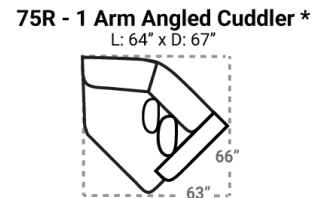

539

Body 1: All Body Fabric -- Contrast 1 : Both Sides of Pillows Including Welt - Contrast 2 : Both Sides of Pillows Including Welt

PIECES

Sofa Height: 38 Seat Height: 21 Seat Depth: 22 Arm Height: 32

SOFAS

SECTIONALS

OTTOMANS

* Available in both Left and Right configurations

CONFIGURATIONS

Dimensions are approximate and subject to change.

Printed: 1/3/2025