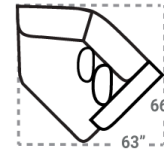

01 - Sofa
L: 87" x D: 38"

02 - Loveseat
L: 59" x D: 38"

SECTIONALS

10L - Tux Sofa *
L: 94" x D: 38"

11L - One Arm Sofa *
L: 83" x D: 38"

32 - Armless Sofa
L: 78" x D: 38"

45R - 1 Arm Sofa Chaise *
50R - 1 Arm Sofa Chaise w/ Stor.*
L: 83" x D: 64"

Sectional Chaise cushions are reversible and can be moved with the ottoman to other sectional pieces with arms

95L - Tux Loveseat *
L: 68" x D: 38"

12L - 1 Arm Loveseat *
L: 57" x D: 38"

31 - Armless Loveseat
L: 52" x D: 38"

75R - 1 Arm Angled Cuddler *
L: 64" x D: 67"

17 - Corner Chair
L: 37" x D: 38"

24L - 1 Arm Chair *
L: 30" x D: 38"

18 - Armless Chair
L: 26" x D: 38"

54 - Cuddle Corner
L: 49" x D: 49"

21R - 1 Arm Chaise *
L: 31" x D: 64"

OTTOS

29 - Cocktail Otto.
L: 39" x D: 39"

35 - Storage Otto.
L: 38" x D: 38"

43 - Rect. Otto.
47 - Rect. Storage Otto.
L: 49" x D: 27"

* Available in both Left and Right configurations

CONFIGURATIONS

Dimensions are approximate and subject to change.