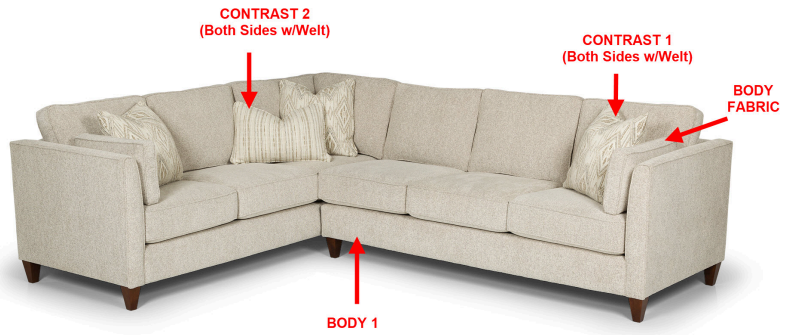

539

Body 1: All Body Fabric -- Contrast 1 : Both Sides of Pillows Including Welt - Contrast 2 : Both Sides of Pillows Including Welt

PIECES

Sofa Height: 38 Seat Height: 21 Seat Depth: 22 Arm Height: 32

SOFAS

SECTIONALS

OTTOMANS

* Available in both Left and Right configurations

CONFIGURATIONS

Dimensions are approximate and subject to change.

Printed: 1/3/2025