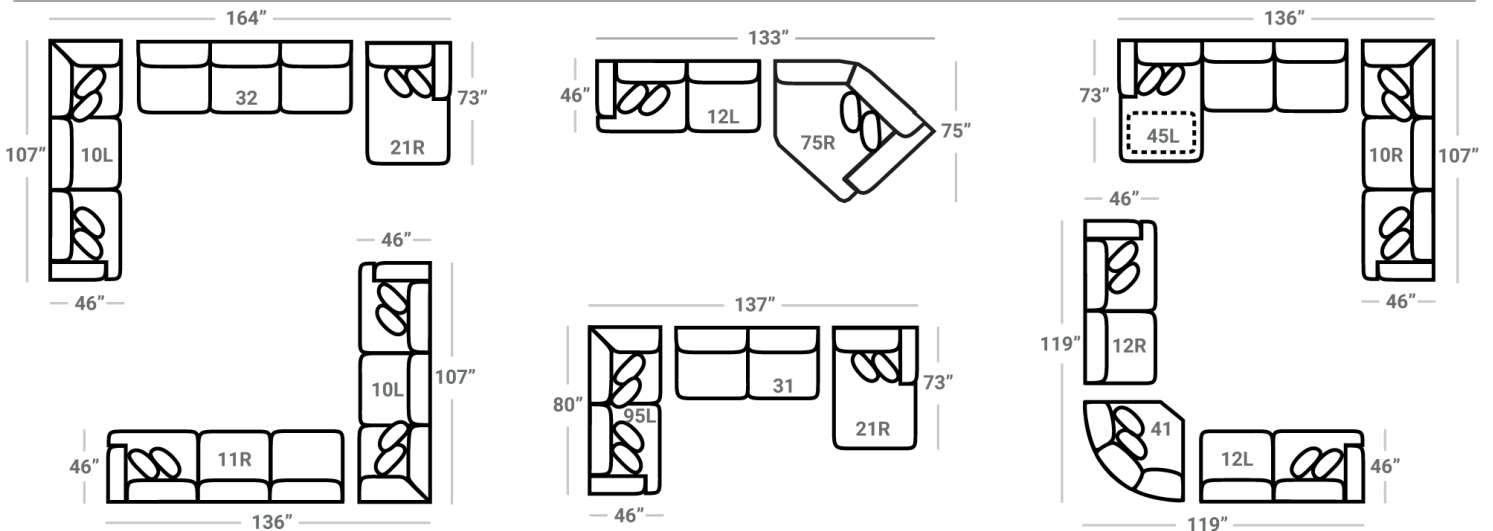

536 think LOCAL

www.stantonsofas.com

Body 1: All Body Fabric – Contrast 1 : Both Sides of Pillows – Contrast 2 : Both Sides of Pillows

PIECES

Sofa Height : 41" Seat Height: 20" Seat Depth: 26" Arm Height: 26"

SOFAS	01 - Sofa L: 94" x D: 46"	02 - Loveseat L: 68" x D: 46"	44 - Double Chair L: 62" x D: 46"	81 - 3 Cushion Sofa L: 99" x D: 46"	33 - Sofa Chaise 97 - Sofa Chaise w/ Stor. L: 99" x D: 73"
					 Storage Available On - 97 Storage Sofa Chaise cushions are reversible and can be moved with the ottoman to the opposite side
SECTIONALS	10L - Tux Sofa * L: 107" x D: 46"	11L - 1 Arm Sofa * L: 90" x D: 46"	32 - Armless Sofa L: 82" x D: 46"	45R - 1 Arm Sofa Chaise * 50R - 1 Arm Sofa Chaise w/ Stor.* L: 90" x D: 73"	
				 Storage Available On - 50 Storage Sectional Chaise cushions are reversible and can be moved with the ottoman to other sectional pieces with arms	
	95L - Tux Loveseat * L: 80" x D: 46"	12L - 1 Arm Loveseat * L: 63" x D: 46"	31 - Armless Loveseat L: 55" x D: 46"		
OTTOMOS	17 - Corner Chair L: 46" x D: 46"	24L - 1 Arm Chair * L: 36" x D: 46"	18 - Armless Chair L: 27" x D: 46"	41 - Corner Wedge L: 56" x D: 56"	21R - 1 Arm Chaise * L: 36" x D: 73"
	67 - XL Sq. Cktl Ottoman L: 50" x D: 50"	13 - Sm. Sq. Otto. 36 - Sm. Sq. Storage Otto. L: 30" x D: 30"	29 - Cocktail Otto. L: 39" x D: 39"	35 - Storage Otto. L: 38" x D: 38"	43 - Rect. Otto. 47 - Rect. Storage Otto. L: 49" x D: 27"
					 L: 70" x D: 75"

* Available in both Left and Right configurations

CONFIGURATIONS

Dimensions are approximate and subject to change.

Printed: 12/27/2024