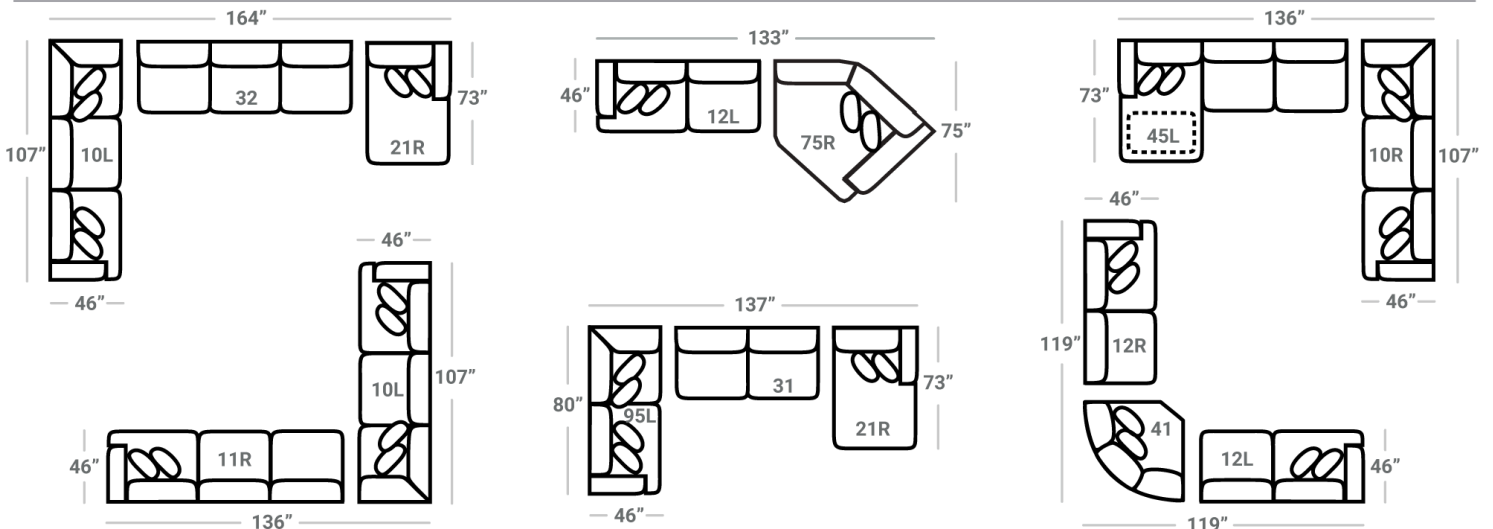

536 think LOCAL
www.stantonsofas.com

Body 1: All Body Fabric – Contrast 1 : Both Sides of Pillows – Contrast 2 : Both Sides of Pillows

PIECES

Sofa Height : 41" Seat Height: 20" Seat Depth: 26" Arm Height: 26"

SOFAS	01 - Sofa L: 94" x D: 46"	02 - Loveseat L: 68" x D: 46"	44 - Double Chair L: 62" x D: 46"	81 - 3 Cushion Sofa L: 99" x D: 46"	33 - Sofa Chaise 97 - Sofa Chaise w/ Stor. L: 99" x D: 73"
					 Storage Available On - 97 Storage Sofa Chaise cushions are reversible and can be moved with the ottoman to the opposite side
SECTIONALS	10L - Tux Sofa * L: 107" x D: 46"	11L - 1 Arm Sofa * L: 90" x D: 46"	32 - Armless Sofa L: 82" x D: 46"	45R - 1 Arm Sofa Chaise * 50R - 1 Arm Sofa Chaise w/ Stor.* L: 90" x D: 73"	
				 Storage Available On - 50 Storage Sectional Chaise cushions are reversible and can be moved with the ottoman to other sectional pieces with arms	
	95L - Tux Loveseat * L: 80" x D: 46"	12L - 1 Arm Loveseat * L: 63" x D: 46"	31 - Armless Loveseat L: 55" x D: 46"		
OTTOMOS	17 - Corner Chair L: 46" x D: 46"	24L - 1 Arm Chair * L: 36" x D: 46"	18 - Armless Chair L: 27" x D: 46"	41 - Corner Wedge L: 56" x D: 56"	21R - 1 Arm Chaise * L: 36" x D: 73"
	67 - XL Sq. Cktl Ottoman L: 50" x D: 50"	13 - Sm. Sq. Otto. 36 - Sm. Sq. Storage Otto. L: 30" x D: 30"	29 - Cocktail Otto. L: 39" x D: 39"	35 - Storage Otto. L: 38" x D: 38"	43 - Rect. Otto. 47 - Rect. Storage Otto. L: 49" x D: 27"
					 L: 70" x D: 75"

* Available in both Left and Right configurations

CONFIGURATIONS

Dimensions are approximate and subject to change.

Printed: 6/10/2026