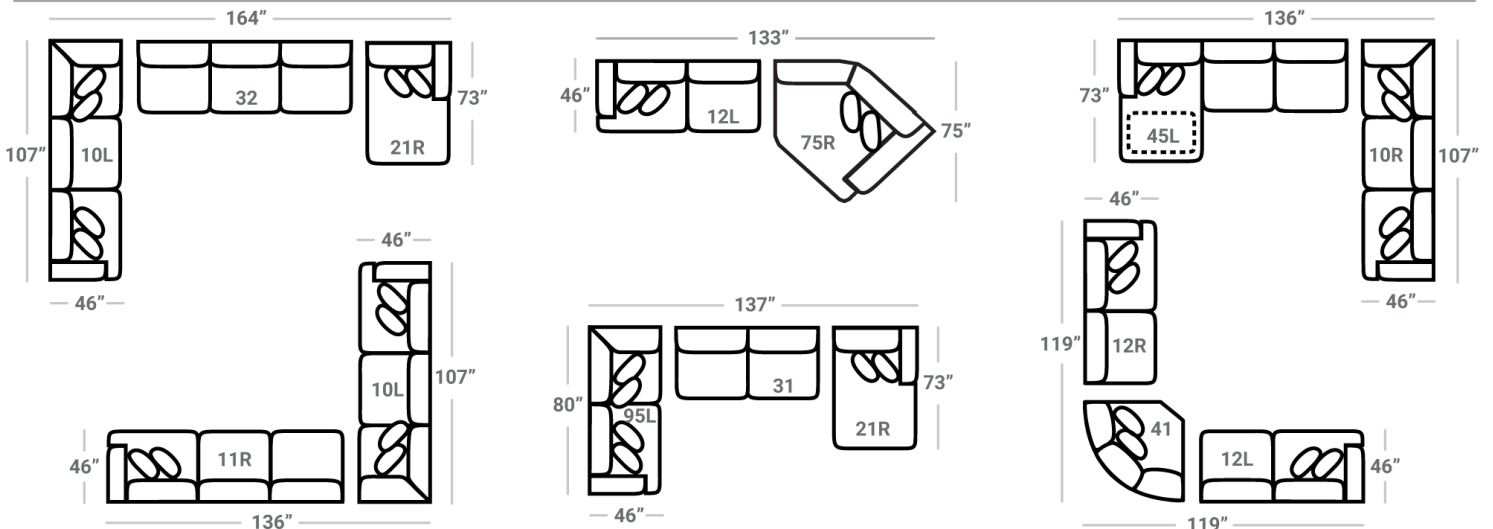

536 think LOCAL

www.stantonsofas.com

Body 1: All Body Fabric – Contrast 1 : Both Sides of Pillows – Contrast 2 : Both Sides of Pillows

PIECES

Sofa Height : 41" Seat Height: 20" Seat Depth: 26" Arm Height: 26"

SOFAS	01 - Sofa L: 94" x D: 46"	02 - Loveseat L: 68" x D: 46"	44 - Double Chair L: 62" x D: 46"	81 - 3 Cushion Sofa L: 99" x D: 46"	33 - Sofa Chaise 97 - Sofa Chaise w/ Stor. L: 99" x D: 73"
	10L - Tux Sofa *	11L - 1 Arm Sofa *	32 - Armless Sofa	45R - 1 Arm Sofa Chaise * 50R - 1 Arm Sofa Chaise w/ Stor.*	
SECTIONALS	95L - Tux Loveseat *	12L - 1 Arm Loveseat *	31 - Armless Loveseat		
	17 - Corner Chair	24L - 1 Arm Chair *	18 - Armless Chair	41 - Corner Wedge	21R - 1 Arm Chaise *
	67 - XL Sq. Cktl Ottoman	13 - Sm. Sq. Otto.	29 - Cocktail Otto.	35 - Storage Otto.	43 - Rect. Otto.
OTTOMOS	36 - Sm. Sq. Storage Otto.	47 - Rect. Storage Otto.			

* Available in both Left and Right configurations

CONFIGURATIONS

Dimensions are approximate and subject to change.

Printed: 4/2/2026