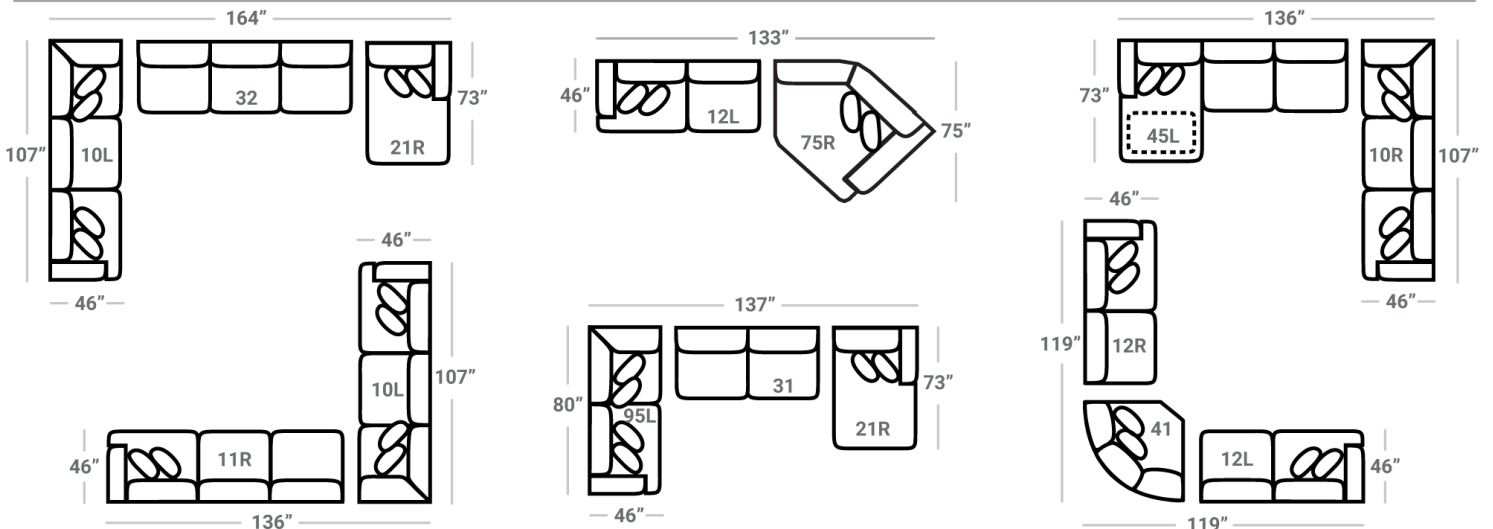

536 think LOCAL

www.stantonsofas.com

Body 1: All Body Fabric – Contrast 1 : Both Sides of Pillows – Contrast 2 : Both Sides of Pillows

PIECES

Sofa Height : 41" Seat Height: 20" Seat Depth: 26" Arm Height: 26"

SOFAS	01 - Sofa L: 94" x D: 46"	02 - Loveseat L: 68" x D: 46"	44 - Double Chair L: 62" x D: 46"	81 - 3 Cushion Sofa L: 99" x D: 46"	33 - Sofa Chaise 97 - Sofa Chaise w/ Stor. L: 99" x D: 73"
					 Storage Available On - 97 Storage Sofa Chaise cushions are reversible and can be moved with the ottoman to the opposite side
SECTIONALS	10L - Tux Sofa * L: 107" x D: 46"	11L - 1 Arm Sofa * L: 90" x D: 46"	32 - Armless Sofa L: 82" x D: 46"	45R - 1 Arm Sofa Chaise * 50R - 1 Arm Sofa Chaise w/ Stor.* L: 90" x D: 73"	
				 Storage Available On - 50 Storage Sectional Chaise cushions are reversible and can be moved with the ottoman to other sectional pieces with arms	
	95L - Tux Loveseat * L: 80" x D: 46"	12L - 1 Arm Loveseat * L: 63" x D: 46"	31 - Armless Loveseat L: 55" x D: 46"		
17 - Corner Chair L: 46" x D: 46"	24L - 1 Arm Chair * L: 36" x D: 46"	18 - Armless Chair L: 27" x D: 46"	41 - Corner Wedge L: 56" x D: 56"	21R - 1 Arm Chaise * L: 36" x D: 73"	75R - 1 Arm Angled Cuddler * L: 70" x D: 75"
67 - XL Sq. Cktl Ottoman L: 50" x D: 50"	13 - Sm. Sq. Otto. 36 - Sm. Sq. Storage Otto. L: 30" x D: 30"	29 - Cocktail Otto. L: 39" x D: 39"	35 - Storage Otto. L: 38" x D: 38"	43 - Rect. Otto. 47 - Rect. Storage Otto. L: 49" x D: 27"	

* Available in both Left and Right configurations

CONFIGURATIONS

Dimensions are approximate and subject to change.

Printed: 5/25/2026