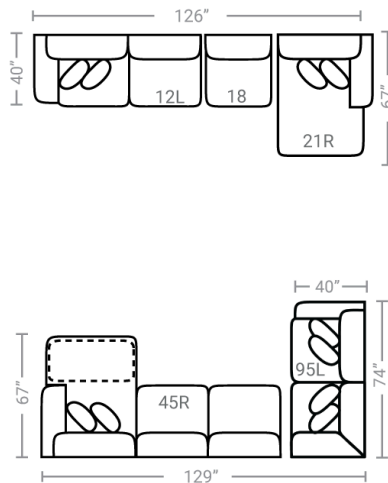

524 think LOCAL

www.stantonsofas.com

Body 1: All Body Fabric

Contrast 1 : Both Sides of Pillows – Contrast 2 : Both Sides of Pillows

PIECES

Sofa Height: 37" Seat Height: 21" Seat Depth: 25" Arm Height: 26"

SECTIONALS

OTTOS

Feather seating, backs, and pillows

*Available in both Left and Right configurations

CONFIGURATIONS

Dimensions shown are approximate and are subject to change.

Printed: 7/27/2024