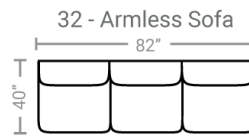

524 think LOCAL

www.stantonsofas.com

Body 1: All Body Fabric

Contrast 1 : Both Sides of Pillows – Contrast 2 : Both Sides of Pillows

PIECES

Sofa Height: 37" Seat Height: 21" Seat Depth: 25" Arm Height: 26"

SECTIONALS

OTTOMOS

Feather seating, backs, and pillows

*Available in both Left and Right configurations

CONFIGURATIONS

Dimensions shown are approximate and are subject to change.

Printed: 5/16/2026