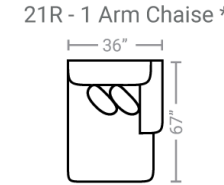

PIECES

Sofa Height: 37" Seat Height: 21" Seat Depth: 25" Arm Height: 26"

SECTIONALS