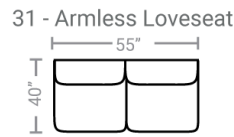

524 think LOCAL

www.stantonsofas.com

Body 1: All Body Fabric

Contrast 1 : Both Sides of Pillows – Contrast 2 : Both Sides of Pillows

PIECES

Sofa Height: 37" Seat Height: 21" Seat Depth: 25" Arm Height: 26"

SECTIONALS

OTTOMOS

Feather seating, backs, and pillows

*Available in both Left and Right configurations

CONFIGURATIONS

Dimensions shown are approximate and are subject to change.

Printed: 5/16/2026