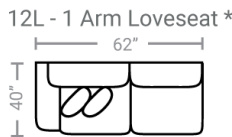

PIECES

Sofa Height: 37" Seat Height: 21" Seat Depth: 25" Arm Height: 26"

SECTIONALS