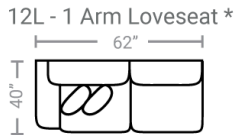

524 think LOCAL

www.stantonsofas.com

Body 1: All Body Fabric

Contrast 1 : Both Sides of Pillows – Contrast 2 : Both Sides of Pillows

PIECES

Sofa Height: 37" Seat Height: 21" Seat Depth: 25" Arm Height: 26"

SECTIONALS

OTTOS

Feather seating, backs, and pillows

*Available in both Left and Right configurations

CONFIGURATIONS

Dimensions shown are approximate and are subject to change.

Printed: 7/27/2024