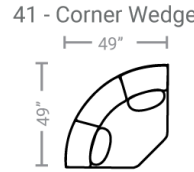

524 think LOCAL

www.stantonsofas.com

Body 1: All Body Fabric

Contrast 1 : Both Sides of Pillows – Contrast 2 : Both Sides of Pillows

PIECES

Sofa Height: 37" Seat Height: 21" Seat Depth: 25" Arm Height: 26"

SECTIONALS

OTTOS

Feather seating, backs, and pillows

*Available in both Left and Right configurations

CONFIGURATIONS

Dimensions shown are approximate and are subject to change.

Printed: 7/27/2024