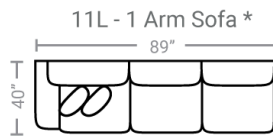

524 think LOCAL

www.stantonsofas.com

Body 1: All Body Fabric

Contrast 1 : Both Sides of Pillows – Contrast 2 : Both Sides of Pillows

PIECES

Sofa Height: 37" Seat Height: 21" Seat Depth: 25" Arm Height: 26"

SECTIONALS

OTTOS

Feather seating, backs, and pillows

*Available in both Left and Right configurations

CONFIGURATIONS

Dimensions shown are approximate and are subject to change.

Printed: 7/27/2024