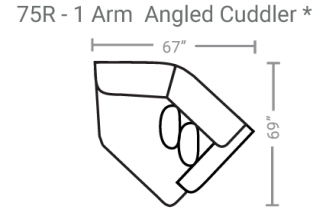

524 think LOCAL

www.stantonsofas.com

Body 1: All Body Fabric

Contrast 1 : Both Sides of Pillows – Contrast 2 : Both Sides of Pillows

PIECES

Sofa Height: 37" Seat Height: 21" Seat Depth: 25" Arm Height: 26"

SECTIONALS

OTTOS

Feather seating, backs, and pillows

*Available in both Left and Right configurations

CONFIGURATIONS

Dimensions shown are approximate and are subject to change.

Printed: 7/27/2024