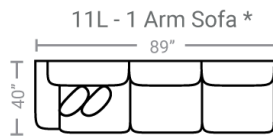

524 think LOCAL

www.stantonsofas.com

Body 1: All Body Fabric

Contrast 1 : Both Sides of Pillows – Contrast 2 : Both Sides of Pillows

PIECES

Sofa Height: 37" Seat Height: 21" Seat Depth: 25" Arm Height: 26"

SECTIONALS

OTTOMOS

Feather seating, backs, and pillows

*Available in both Left and Right configurations

CONFIGURATIONS

Dimensions shown are approximate and are subject to change.

Printed: 5/16/2026