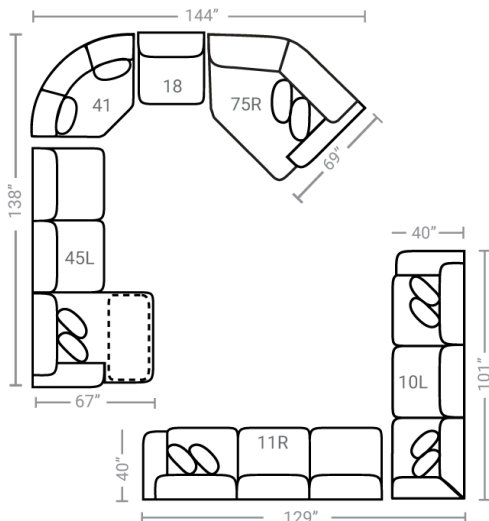

524 think LOCAL

www.stantonsofas.com

Body 1: All Body Fabric

Contrast 1 : Both Sides of Pillows – Contrast 2 : Both Sides of Pillows

PIECES

Sofa Height: 37" Seat Height: 21" Seat Depth: 25" Arm Height: 26"

SECTIONALS

OTTOS

Feather seating, backs, and pillows

*Available in both Left and Right configurations

CONFIGURATIONS

Dimensions shown are approximate and are subject to change.

Printed: 7/27/2024