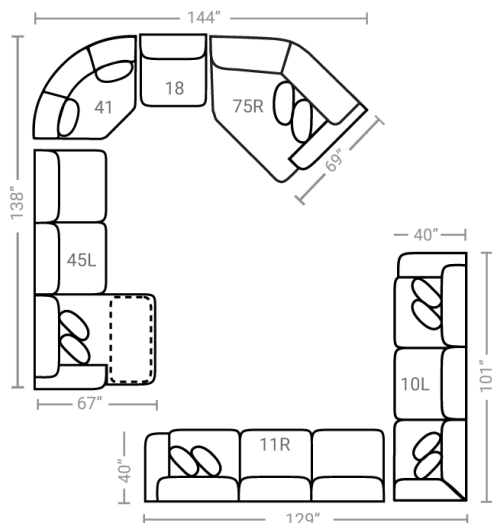

524 think LOCAL

www.stantonsofas.com

Body 1: All Body Fabric

Contrast 1 : Both Sides of Pillows – Contrast 2 : Both Sides of Pillows

PIECES

Sofa Height: 37" Seat Height: 21" Seat Depth: 25" Arm Height: 26"

SECTIONALS

OTTOMOS

Feather seating, backs, and pillows

*Available in both Left and Right configurations

CONFIGURATIONS

Dimensions shown are approximate and are subject to change.

Printed: 5/16/2026