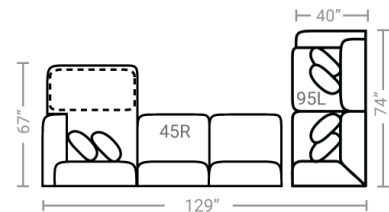

524 think LOCAL

www.stantonsofas.com

Body 1: All Body Fabric

Contrast 1 : Both Sides of Pillows – Contrast 2 : Both Sides of Pillows

PIECES

Sofa Height: 37" Seat Height: 21" Seat Depth: 25" Arm Height: 26"

SECTIONALS

OTTOMOS

Feather seating, backs, and pillows

*Available in both Left and Right configurations

CONFIGURATIONS

Dimensions shown are approximate and are subject to change.

Printed: 5/16/2026