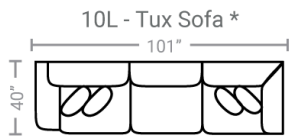

524 think LOCAL

www.stantonsofas.com

Body 1: All Body Fabric

Contrast 1 : Both Sides of Pillows – Contrast 2 : Both Sides of Pillows

PIECES

Sofa Height: 37" Seat Height: 21" Seat Depth: 25" Arm Height: 26"

SECTIONALS

OTTOMOS

Feather seating, backs, and pillows

*Available in both Left and Right configurations

CONFIGURATIONS

Dimensions shown are approximate and are subject to change.

Printed: 5/16/2026