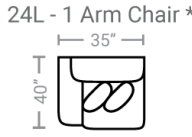

PIECES

Sofa Height: 37" Seat Height: 21" Seat Depth: 25" Arm Height: 26"

SECTIONALS