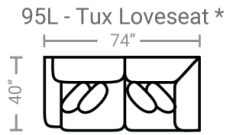

524 think LOCAL

www.stantonsofas.com

Body 1: All Body Fabric

Contrast 1 : Both Sides of Pillows – Contrast 2 : Both Sides of Pillows

PIECES

Sofa Height: 37" Seat Height: 21" Seat Depth: 25" Arm Height: 26"

SECTIONALS

OTTOS

Feather seating, backs, and pillows

*Available in both Left and Right configurations

CONFIGURATIONS

Dimensions shown are approximate and are subject to change.

Printed: 7/27/2024