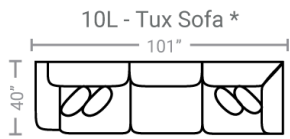

524 think LOCAL

www.stantonsofas.com

Body 1: All Body Fabric

Contrast 1 : Both Sides of Pillows – Contrast 2 : Both Sides of Pillows

PIECES

Sofa Height: 37" Seat Height: 21" Seat Depth: 25" Arm Height: 26"

SECTIONALS

OTTOS

Feather seating, backs, and pillows

*Available in both Left and Right configurations

CONFIGURATIONS

Dimensions shown are approximate and are subject to change.

Printed: 7/27/2024