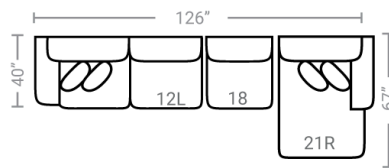

524 think LOCAL

www.stantonsofas.com

Body 1: All Body Fabric

Contrast 1 : Both Sides of Pillows – Contrast 2 : Both Sides of Pillows

PIECES

Sofa Height: 37" Seat Height: 21" Seat Depth: 25" Arm Height: 26"

SECTIONALS

OTTOMOS

Feather seating, backs, and pillows

*Available in both Left and Right configurations

CONFIGURATIONS

Dimensions shown are approximate and are subject to change.

Printed: 5/16/2026