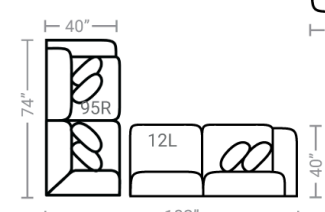

524 think LOCAL

www.stantonsofas.com

Body 1: All Body Fabric

Contrast 1 : Both Sides of Pillows – Contrast 2 : Both Sides of Pillows

PIECES

Sofa Height: 37" Seat Height: 21" Seat Depth: 25" Arm Height: 26"

SECTIONALS

OTTOMOS

Feather seating, backs, and pillows

*Available in both Left and Right configurations

CONFIGURATIONS

Dimensions shown are approximate and are subject to change.

Printed: 5/16/2026