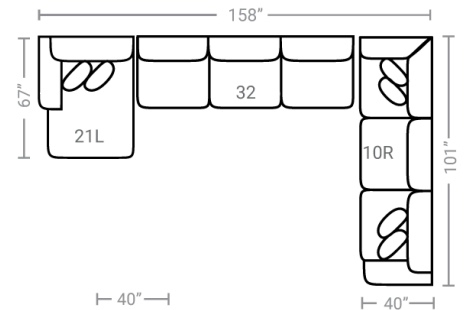

524 think LOCAL

www.stantonsofas.com

Body 1: All Body Fabric

Contrast 1 : Both Sides of Pillows – Contrast 2 : Both Sides of Pillows

PIECES

Sofa Height: 37" Seat Height: 21" Seat Depth: 25" Arm Height: 26"

SECTIONALS

OTTOMOS

Feather seating, backs, and pillows

*Available in both Left and Right configurations

CONFIGURATIONS

Dimensions shown are approximate and are subject to change.

Printed: 5/16/2026