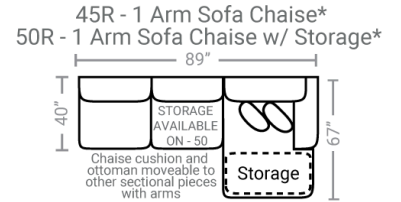

524 think LOCAL

www.stantonsofas.com

Body 1: All Body Fabric

Contrast 1 : Both Sides of Pillows – Contrast 2 : Both Sides of Pillows

PIECES

Sofa Height: 37" Seat Height: 21" Seat Depth: 25" Arm Height: 26"

SECTIONALS

OTTOS

Feather seating, backs, and pillows

*Available in both Left and Right configurations

CONFIGURATIONS

Dimensions shown are approximate and are subject to change.

Printed: 7/27/2024