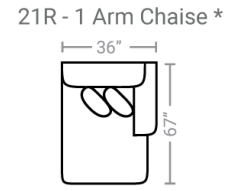

PIECES

Sofa Height: 37" Seat Height: 21" Seat Depth: 25" Arm Height: 26"

SECTIONALS