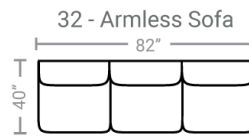

524 think LOCAL

www.stantonsofas.com

Body 1: All Body Fabric

Contrast 1 : Both Sides of Pillows – Contrast 2 : Both Sides of Pillows

PIECES

Sofa Height: 37" Seat Height: 21" Seat Depth: 25" Arm Height: 26"

SECTIONALS

OTTOS

Feather seating, backs, and pillows

*Available in both Left and Right configurations

CONFIGURATIONS

Dimensions shown are approximate and are subject to change.

Printed: 7/27/2024