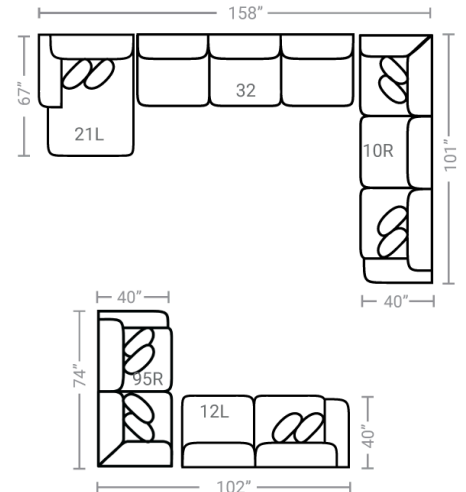

524 think LOCAL

www.stantonsofas.com

Body 1: All Body Fabric

Contrast 1 : Both Sides of Pillows – Contrast 2 : Both Sides of Pillows

PIECES

Sofa Height: 37" Seat Height: 21" Seat Depth: 25" Arm Height: 26"

SECTIONALS

OTTOS

Feather seating, backs, and pillows

*Available in both Left and Right configurations

CONFIGURATIONS

Dimensions shown are approximate and are subject to change.

Printed: 7/27/2024