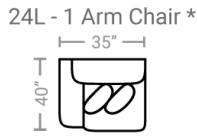

PIECES

Sofa Height: 37" Seat Height: 21" Seat Depth: 25" Arm Height: 26"

SECTIONALS