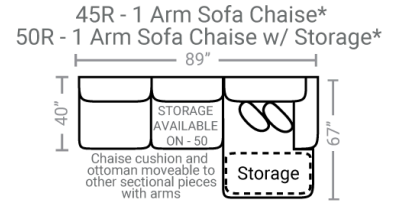

524 think LOCAL

www.stantonsofas.com

Body 1: All Body Fabric

Contrast 1 : Both Sides of Pillows – Contrast 2 : Both Sides of Pillows

PIECES

Sofa Height: 37" Seat Height: 21" Seat Depth: 25" Arm Height: 26"

SECTIONALS

OTTOMOS

Feather seating, backs, and pillows

*Available in both Left and Right configurations

CONFIGURATIONS

Dimensions shown are approximate and are subject to change.

Printed: 5/16/2026