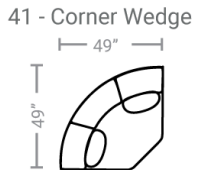

PIECES

Sofa Height: 37" Seat Height: 21" Seat Depth: 25" Arm Height: 26"

SECTIONALS