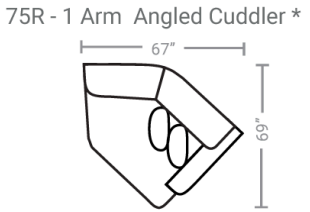

524 think LOCAL

www.stantonsofas.com

Body 1: All Body Fabric

Contrast 1 : Both Sides of Pillows – Contrast 2 : Both Sides of Pillows

PIECES

Sofa Height: 37" Seat Height: 21" Seat Depth: 25" Arm Height: 26"

SECTIONALS

OTTOMOS

Feather seating, backs, and pillows

*Available in both Left and Right configurations

CONFIGURATIONS

Dimensions shown are approximate and are subject to change.

Printed: 5/16/2026