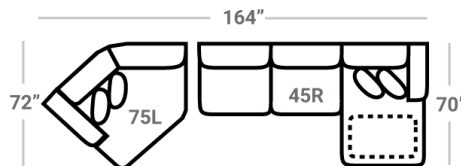

515 think LOCAL

www.stantonsofas.com

Body 1: All Body Fabric

-- Contrast 1: Both Sides of Pillows Including Welt -- Contrast 2: Both Sides of Pillows Including Welt --

Sofa Height : 40" Seat Height: 21" Seat Depth: 26" Arm Height: 26"

31 - Armless Loveseat
L: 54" x D: 42"

17 - Corner Chair
L: 42" x D: 42"

24L - 1 Arm Chair *
L: 38" x D: 42"

18 - Armless Chair
L: 27" x D: 42"

41 - Corner Wedge
L: 54" x D: 54"

21R - 1 Arm Chaise *
L: 39" x D: 70"

75R - 1 Arm Angled Cuddler *
L: 72" x D: 72"

OTTOMANS

67 - XL Ottoman
L: 50" x D: 50"

29 - Cocktail Otto.
L: 39" x D: 39"

35 - Storage Otto.
L: 37" x D: 37"

43 - Rect. Otto.
L: 50" x D: 28"

* Available in both Left and Right configurations

CONFIGURATIONS

Dimensions are approximate and subject to change.

Printed: 12/21/2024