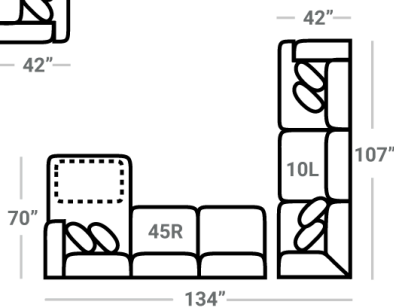

515 think LOCAL

www.stantonsofas.com

Body 1: All Body Fabric

-- Contrast 1: Both Sides of Pillows Including Welt -- Contrast 2: Both Sides of Pillows Including Welt --

Sofa Height : 40" Seat Height: 21" Seat Depth: 26" Arm Height: 26"

31 - Armless Loveseat
L: 54" x D: 42"

17 - Corner Chair
L: 42" x D: 42"

24L - 1 Arm Chair *
L: 38" x D: 42"

18 - Armless Chair
L: 27" x D: 42"

41 - Corner Wedge
L: 54" x D: 54"

21R - 1 Arm Chaise *
L: 39" x D: 70"

75R - 1 Arm Angled Cuddler *
L: 72" x D: 72"

OTTOMANS

67 - XL Ottoman
L: 50" x D: 50"

29 - Cocktail Otto.
L: 39" x D: 39"

35 - Storage Otto.
L: 37" x D: 37"

43 - Rect. Otto.
L: 50" x D: 28"

* Available in both Left and Right configurations

CONFIGURATIONS

Dimensions are approximate and subject to change.

Printed: 12/21/2024