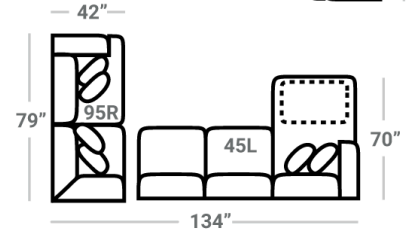

515 think LOCAL

www.stantonsofas.com

Body 1: All Body Fabric

-- Contrast 1: Both Sides of Pillows Including Welt -- Contrast 2: Both Sides of Pillows Including Welt --

Sofa Height : 40" Seat Height: 21" Seat Depth: 26" Arm Height: 26"

31 - Armless Loveseat
L: 54" x D: 42"

17 - Corner Chair
L: 42" x D: 42"

24L - 1 Arm Chair *
L: 38" x D: 42"

18 - Armless Chair
L: 27" x D: 42"

41 - Corner Wedge
L: 54" x D: 54"

21R - 1 Arm Chaise *
L: 39" x D: 70"

75R - 1 Arm Angled Cuddler *
L: 72" x D: 72"

OTTOMANS

67 - XL Ottoman
L: 50" x D: 50"

29 - Cocktail Otto.
L: 39" x D: 39"

35 - Storage Otto.
L: 37" x D: 37"

43 - Rect. Otto.
L: 50" x D: 28"

* Available in both Left and Right configurations

CONFIGURATIONS

Dimensions are approximate and subject to change.

Printed: 12/21/2024