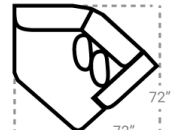

515 think LOCAL

www.stantonsofas.com

Body 1: All Body Fabric

-- Contrast 1: Both Sides of Pillows Including Welt -- Contrast 2: Both Sides of Pillows Including Welt --

Sofa Height : 40" Seat Height: 21" Seat Depth: 26" Arm Height: 26"

11L - 1 Arm Sofa \*  
L: 92" x D: 42"

32 - Armless Sofa  
L: 81" x D: 42"

45R - 1 Arm Sofa Chaise \*  
50R - 1 Arm Sofa Chaise w/ Storage\*  
L: 92" x D: 70"

95L - Tux Loveseat \*  
L: 79" x D: 42"

12L - 1 Arm Loveseat \*  
L: 65" x D: 42"

31 - Armless Loveseat  
L: 54" x D: 42"

17 - Corner Chair  
L: 42" x D: 42"

24L - 1 Arm Chair \*  
L: 38" x D: 42"

18 - Armless Chair  
L: 27" x D: 42"

41 - Corner Wedge  
L: 54" x D: 54"

21R - 1 Arm Chaise \*  
L: 39" x D: 70"

75R - 1 Arm Angled Cuddler \*  
L: 72" x D: 72"

OTTOMANS

67 - XL Ottoman  
L: 50" x D: 50"

29 - Cocktail Otto.  
L: 39" x D: 39"

35 - Storage Otto.  
L: 37" x D: 37"

43 - Rect. Otto.  
L: 50" x D: 28"

\* Available in both Left and Right configurations