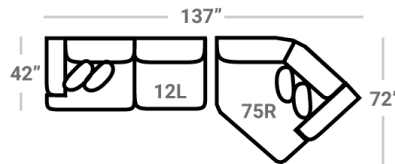

515 think LOCAL

www.stantonsofas.com

Body 1: All Body Fabric

-- Contrast 1: Both Sides of Pillows Including Welt -- Contrast 2: Both Sides of Pillows Including Welt --

Sofa Height : 40" Seat Height: 21" Seat Depth: 26" Arm Height: 26"

31 - Armless Loveseat
L: 54" x D: 42"

17 - Corner Chair
L: 42" x D: 42"

24L - 1 Arm Chair *
L: 38" x D: 42"

18 - Armless Chair
L: 27" x D: 42"

41 - Corner Wedge
L: 54" x D: 54"

21R - 1 Arm Chaise *
L: 39" x D: 70"

75R - 1 Arm Angled Cuddler *
L: 72" x D: 72"

OTTOMANS

67 - XL Ottoman
L: 50" x D: 50"

29 - Cocktail Otto.
L: 39" x D: 39"

35 - Storage Otto.
L: 37" x D: 37"

43 - Rect. Otto.
L: 50" x D: 28"

* Available in both Left and Right configurations

CONFIGURATIONS

Dimensions are approximate and subject to change.

Printed: 12/21/2024