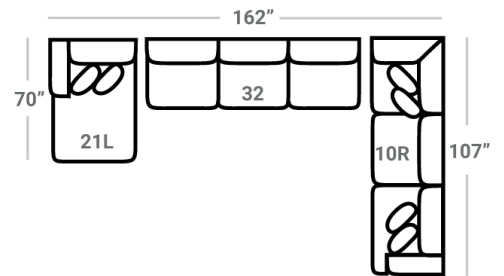

515 think LOCAL

www.stantonsofas.com

Body 1: All Body Fabric

-- Contrast 1: Both Sides of Pillows Including Welt -- Contrast 2: Both Sides of Pillows Including Welt --

Sofa Height : 40" Seat Height: 21" Seat Depth: 26" Arm Height: 26"

31 - Armless Loveseat
L: 54" x D: 42"

17 - Corner Chair
L: 42" x D: 42"

24L - 1 Arm Chair *
L: 38" x D: 42"

18 - Armless Chair
L: 27" x D: 42"

41 - Corner Wedge
L: 54" x D: 54"

21R - 1 Arm Chaise *
L: 39" x D: 70"

75R - 1 Arm Angled Cuddler *
L: 72" x D: 72"

OTTOMANS

67 - XL Ottoman
L: 50" x D: 50"

29 - Cocktail Otto.
L: 39" x D: 39"

35 - Storage Otto.
L: 37" x D: 37"

43 - Rect. Otto.
L: 50" x D: 28"

* Available in both Left and Right configurations

CONFIGURATIONS

Dimensions are approximate and subject to change.

Printed: 12/21/2024