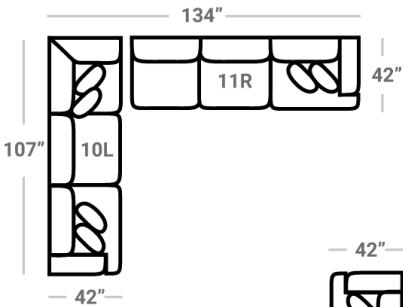

515 think LOCAL

www.stantonsofas.com

Body 1: All Body Fabric

-- Contrast 1: Both Sides of Pillows Including Welt -- Contrast 2: Both Sides of Pillows Including Welt --

Sofa Height : 40" Seat Height: 21" Seat Depth: 26" Arm Height: 26"

31 - Armless Loveseat
L: 54" x D: 42"

17 - Corner Chair
L: 42" x D: 42"

24L - 1 Arm Chair *
L: 38" x D: 42"

18 - Armless Chair
L: 27" x D: 42"

41 - Corner Wedge
L: 54" x D: 54"

21R - 1 Arm Chaise *
L: 39" x D: 70"

75R - 1 Arm Angled Cuddler *
L: 72" x D: 72"

OTTOMANS

67 - XL Ottoman
L: 50" x D: 50"

29 - Cocktail Otto.
L: 39" x D: 39"

35 - Storage Otto.
L: 37" x D: 37"

43 - Rect. Otto.
L: 50" x D: 28"

* Available in both Left and Right configurations

CONFIGURATIONS

Dimensions are approximate and subject to change.

Printed: 12/21/2024