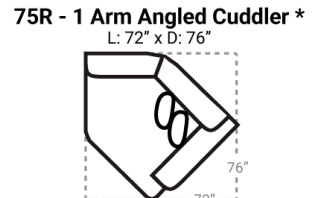

504 think LOCAL

www.stantonsofas.com

Body 1: All Body Fabric

– Contrast 1 : Both Sides of Pillows w/ Welt – Contrast 2 : Both Sides of Pillows w/ Welt
Nailheads are available in Pewter and Natural. Pewter will be shipped unless specified.

PIECES

Sofa Height : 37" Seat Height: 20" Seat Depth: 24" Arm Height: 24"

SOFAS

SECTIONALS

OTTOMOS

* Available in both Left and Right configurations

CONFIGURATIONS

Dimensions are approximate and subject to change.