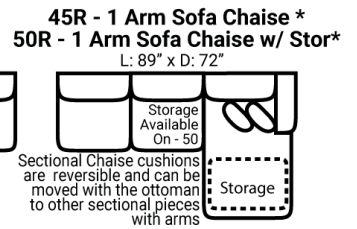

504 think LOCAL

www.stantonsofas.com

Body 1: All Body Fabric

– Contrast 1 : Both Sides of Pillows w/ Welt – Contrast 2 : Both Sides of Pillows w/ Welt
Nailheads are available in Pewter and Natural. Pewter will be shipped unless specified.

PIECES

Sofa Height : 37" Seat Height: 20" Seat Depth: 24" Arm Height: 24"

SOFAS

SECTIONALS

OTTOMOS

* Available in both Left and Right configurations

CONFIGURATIONS

Dimensions are approximate and subject to change.