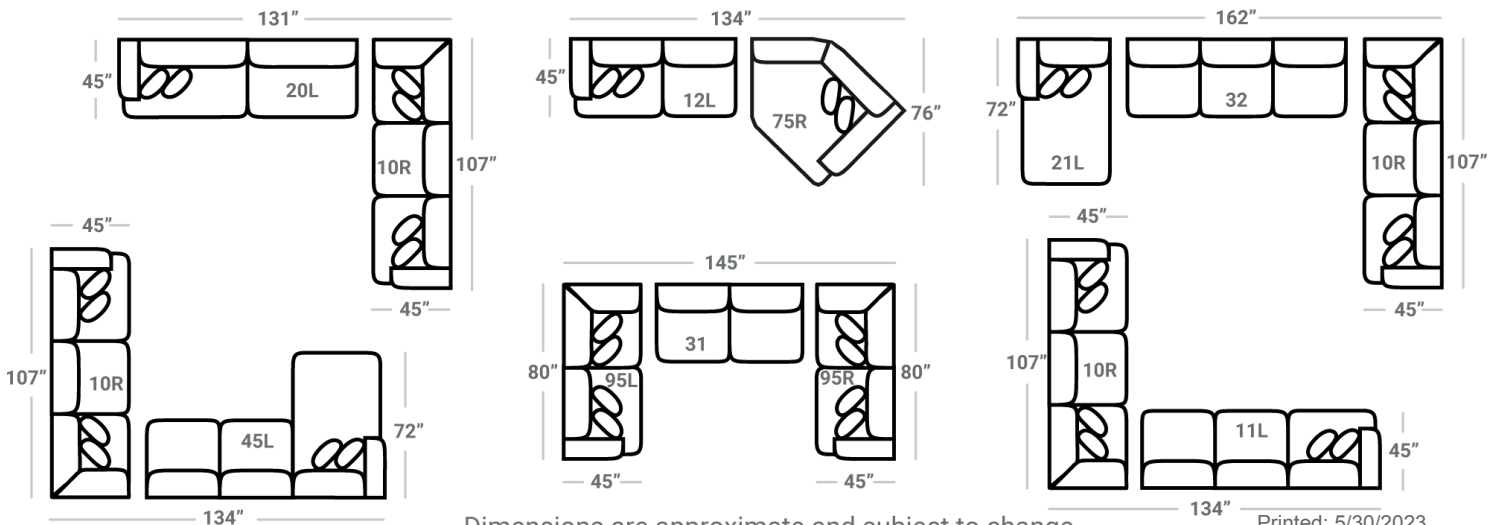

PIECES

Sofa Height : 37" Seat Height: 20" Seat Depth: 24" Arm Height: 24"

SOFAS

SECTIONALS

OTTOMOS

* Available in both Left and Right configurations

CONFIGURATIONS

Dimensions are approximate and subject to change.