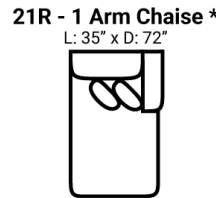

504 think LOCAL

www.stantonsofas.com

Body 1: All Body Fabric

– Contrast 1 : Both Sides of Pillows w/ Welt – Contrast 2 : Both Sides of Pillows w/ Welt
Nailheads are available in Pewter and Natural. Pewter will be shipped unless specified.

PIECES

Sofa Height : 37" Seat Height: 20" Seat Depth: 24" Arm Height: 24"

SOFAS

SECTIONALS

OTTOMOS

* Available in both Left and Right configurations

CONFIGURATIONS

Dimensions are approximate and subject to change.