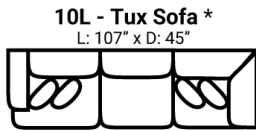

504 think LOCAL

www.stantonsofas.com

Body 1: All Body Fabric

– Contrast 1 : Both Sides of Pillows w/ Welt – Contrast 2 : Both Sides of Pillows w/ Welt
Nailheads are available in Pewter and Natural. Pewter will be shipped unless specified.

PIECES

Sofa Height : 37" Seat Height: 20" Seat Depth: 24" Arm Height: 24"

SOFAS

SECTIONALS

OTTOMOS

* Available in both Left and Right configurations

CONFIGURATIONS

Dimensions are approximate and subject to change.