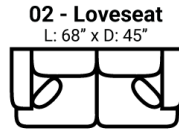

504 think LOCAL

www.stantonsofas.com

Body 1: All Body Fabric

– Contrast 1 : Both Sides of Pillows w/ Welt – Contrast 2 : Both Sides of Pillows w/ Welt
Nailheads are available in Pewter and Natural. Pewter will be shipped unless specified.

PIECES

Sofa Height : 37" Seat Height: 20" Seat Depth: 24" Arm Height: 24"

SOFAS

SECTIONALS

OTTOMOS

* Available in both Left and Right configurations

CONFIGURATIONS

Dimensions are approximate and subject to change.