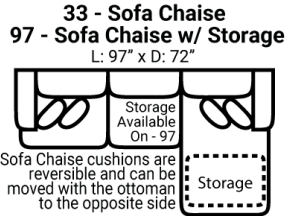

504 think LOCAL

www.stantonsofas.com

Body 1: All Body Fabric

– Contrast 1 : Both Sides of Pillows w/ Welt – Contrast 2 : Both Sides of Pillows w/ Welt
Nailheads are available in Pewter and Natural. Pewter will be shipped unless specified.

PIECES

Sofa Height : 37" Seat Height: 20" Seat Depth: 24" Arm Height: 24"

SOFAS

SECTIONALS

OTTOMOS

* Available in both Left and Right configurations

CONFIGURATIONS

Dimensions are approximate and subject to change.