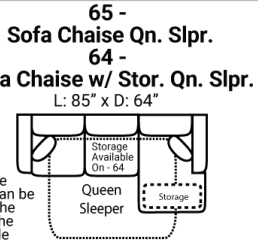

Body 1: All Body Fabric – Contrast 1 : Both Sides of Pillows Including Welt

**PIECES**

Sofa Height: 37 Seat Height: 20 Seat Depth: 20 Arm Height: 26

SOFAS

SECTIONALS

OTTOMOS

\* Available in both Left and Right configurations