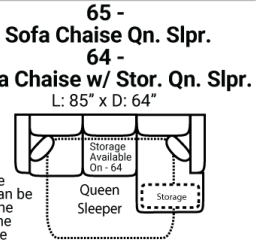

Body 1: All Body Fabric – Contrast 1 : Both Sides of Pillows Including Welt

PIECES

Sofa Height: 37 Seat Height: 20 Seat Depth: 20 Arm Height: 26

SOFAS

SECTIONALS

OTTOMOS

* Available in both Left and Right configurations

CONFIGURATIONS