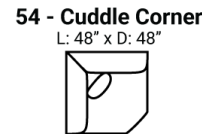

Body 1: All Body Fabric – Contrast 1 : Both Sides of Pillows Including Welt

**PIECES**

Sofa Height: 37 Seat Height: 20 Seat Depth: 20 Arm Height: 26

SOFAS

SECTIONALS

OTTOMOS

\* Available in both Left and Right configurations