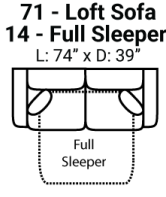

Body 1: All Body Fabric – Contrast 1 : Both Sides of Pillows Including Welt

**PIECES**

Sofa Height: 37 Seat Height: 20 Seat Depth: 20 Arm Height: 26

SOFAS

SECTIONALS

OTTOMOS

\* Available in both Left and Right configurations