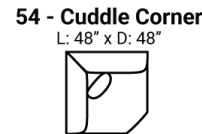

Body 1: All Body Fabric – Contrast 1 : Both Sides of Pillows Including Welt

PIECES

Sofa Height: 37 Seat Height: 20 Seat Depth: 20 Arm Height: 26

SOFAS

SECTIONALS

OTTOMOS

* Available in both Left and Right configurations