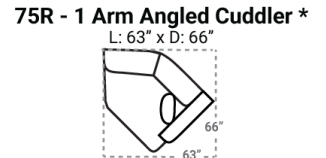

Body 1: All Body Fabric – Contrast 1 : Both Sides of Pillows Including Welt

**PIECES**

Sofa Height: 37 Seat Height: 20 Seat Depth: 20 Arm Height: 26

SOFAS

SECTIONALS

OTTOMANS

\* Available in both Left and Right configurations