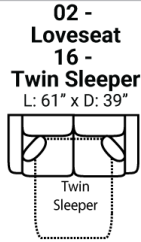

Body 1: All Body Fabric – Contrast 1 : Both Sides of Pillows Including Welt

**PIECES**

Sofa Height: 37 Seat Height: 20 Seat Depth: 20 Arm Height: 26

SOFAS

SECTIONALS

OTTOMOS

\* Available in both Left and Right configurations