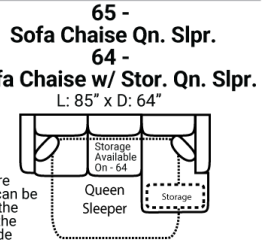

Body 1: All Body Fabric – Contrast 1 : Both Sides of Pillows Including Welt

**PIECES**

Sofa Height: 37 Seat Height: 20 Seat Depth: 20 Arm Height: 26

SOFAS

SECTIONALS

OTTOMANS

\* Available in both Left and Right configurations