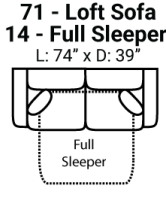

Body 1: All Body Fabric – Contrast 1 : Both Sides of Pillows Including Welt

PIECES

Sofa Height: 37 Seat Height: 20 Seat Depth: 20 Arm Height: 26

SOFAS

SECTIONALS

OTTOMOS

* Available in both Left and Right configurations