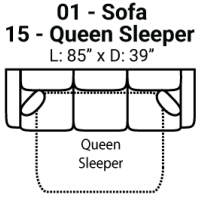

Body 1: All Body Fabric – Contrast 1 : Both Sides of Pillows Including Welt

**PIECES**

Sofa Height: 37 Seat Height: 20 Seat Depth: 20 Arm Height: 26

SOFAS

SECTIONALS

OTTOMOS

\* Available in both Left and Right configurations