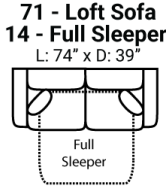

Body 1: All Body Fabric – Contrast 1 : Both Sides of Pillows Including Welt

**PIECES**

Sofa Height: 37 Seat Height: 20 Seat Depth: 20 Arm Height: 26

SOFAS

SECTIONALS

OTTOMANS

\* Available in both Left and Right configurations