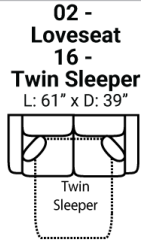

Body 1: All Body Fabric – Contrast 1 : Both Sides of Pillows Including Welt

PIECES

Sofa Height: 37 Seat Height: 20 Seat Depth: 20 Arm Height: 26

SOFAS

SECTIONALS

OTTOMOS

* Available in both Left and Right configurations