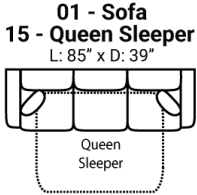

Body 1: All Body Fabric – Contrast 1 : Both Sides of Pillows Including Welt

**PIECES**

Sofa Height: 37 Seat Height: 20 Seat Depth: 20 Arm Height: 26

SOFAS

SECTIONALS

OTTOMANS

\* Available in both Left and Right configurations