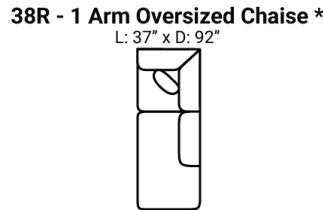

Body 1: All Body Fabric – Contrast 1 : Both Sides of Pillows Including Welt

PIECES

Sofa Height: 37 Seat Height: 20 Seat Depth: 20 Arm Height: 26

SOFAS

SECTIONALS

OTTOMOS

* Available in both Left and Right configurations