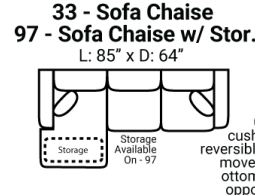

Body 1: All Body Fabric – Contrast 1 : Both Sides of Pillows Including Welt

**PIECES**

Sofa Height: 37 Seat Height: 20 Seat Depth: 20 Arm Height: 26

SOFAS

SECTIONALS

OTTOMANS

\* Available in both Left and Right configurations