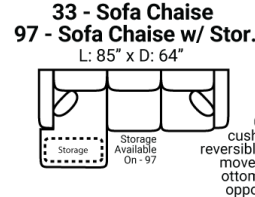

Body 1: All Body Fabric – Contrast 1 : Both Sides of Pillows Including Welt

PIECES

Sofa Height: 37 Seat Height: 20 Seat Depth: 20 Arm Height: 26

SOFAS

SECTIONALS

OTTOMOS

* Available in both Left and Right configurations