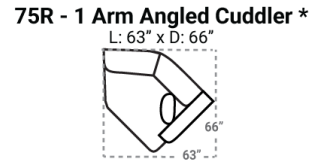

Body 1: All Body Fabric – Contrast 1 : Both Sides of Pillows Including Welt

**PIECES**

Sofa Height: 37 Seat Height: 20 Seat Depth: 20 Arm Height: 26

SOFAS

SECTIONALS

OTTOMOS

\* Available in both Left and Right configurations