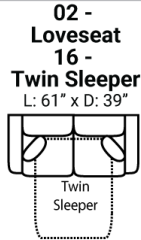

Body 1: All Body Fabric – Contrast 1 : Both Sides of Pillows Including Welt

**PIECES**

Sofa Height: 37 Seat Height: 20 Seat Depth: 20 Arm Height: 26

SOFAS

SECTIONALS

OTTOMANS

\* Available in both Left and Right configurations