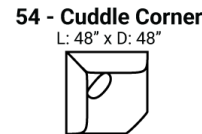

Body 1: All Body Fabric – Contrast 1 : Both Sides of Pillows Including Welt

**PIECES**

Sofa Height: 37 Seat Height: 20 Seat Depth: 20 Arm Height: 26

SOFAS

SECTIONALS

OTTOMANS

\* Available in both Left and Right configurations