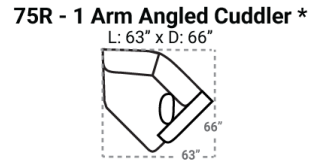

Body 1: All Body Fabric – Contrast 1 : Both Sides of Pillows Including Welt

PIECES

Sofa Height: 37 Seat Height: 20 Seat Depth: 20 Arm Height: 26

SOFAS

SECTIONALS

OTTOMOS

* Available in both Left and Right configurations