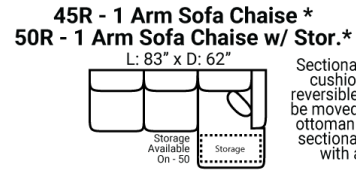

Body 1: All Body Fabric – Contrast 1 : Both Sides of Pillows Including Welt

**PIECES**

Sofa Height: 37 Seat Height: 20 Seat Depth: 20 Arm Height: 26

SOFAS

SECTIONALS

OTTOMANS

\* Available in both Left and Right configurations