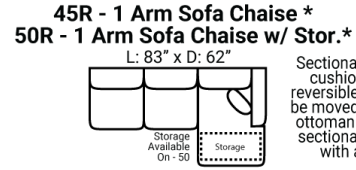

Body 1: All Body Fabric – Contrast 1 : Both Sides of Pillows Including Welt

PIECES

Sofa Height: 37 Seat Height: 20 Seat Depth: 20 Arm Height: 26

SOFAS

SECTIONALS

OTTOMOS

* Available in both Left and Right configurations