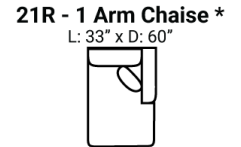

Body 1: All Body Fabric – Contrast 1 : Both Sides of Pillows Including Welt

**PIECES**

Sofa Height: 37 Seat Height: 20 Seat Depth: 20 Arm Height: 26

SOFAS

SECTIONALS

OTTOMANS

\* Available in both Left and Right configurations