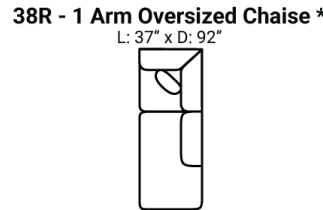

Body 1: All Body Fabric – Contrast 1 : Both Sides of Pillows Including Welt

**PIECES**

Sofa Height: 37 Seat Height: 20 Seat Depth: 20 Arm Height: 26

SOFAS

SECTIONALS

OTTOMOS

\* Available in both Left and Right configurations