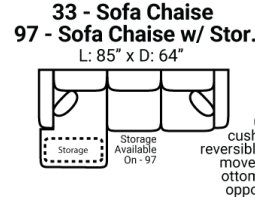

Body 1: All Body Fabric – Contrast 1 : Both Sides of Pillows Including Welt

**PIECES**

Sofa Height: 37 Seat Height: 20 Seat Depth: 20 Arm Height: 26

SOFAS

SECTIONALS

OTTOMOS

\* Available in both Left and Right configurations