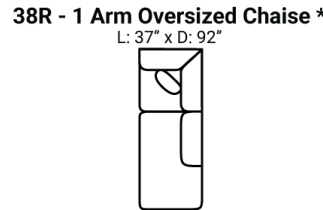

Body 1: All Body Fabric – Contrast 1 : Both Sides of Pillows Including Welt

**PIECES**

Sofa Height: 37 Seat Height: 20 Seat Depth: 20 Arm Height: 26

SOFAS

SECTIONALS

OTTOMANS

\* Available in both Left and Right configurations