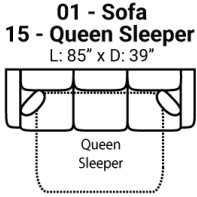

Body 1: All Body Fabric – Contrast 1 : Both Sides of Pillows Including Welt

PIECES

Sofa Height: 37 Seat Height: 20 Seat Depth: 20 Arm Height: 26

SOFAS

SECTIONALS

OTTOMOS

* Available in both Left and Right configurations