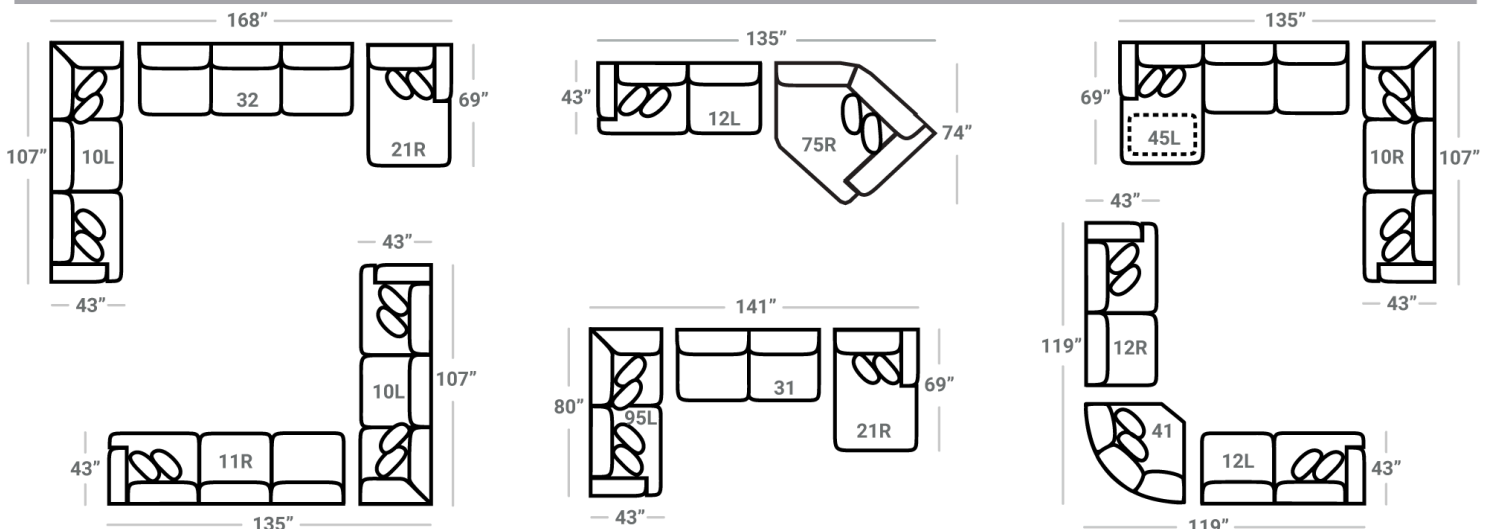

495 think LOCAL

www.stantonsofas.com

Body 1: All Body Fabric – Contrast 1 : Both Sides of Pillows Including Welt – Contrast 2 : Both Sides of Pillows Including Welt

PIECES

Sofa Height : 38" Seat Height: 22" Seat Depth: 25" Arm Height: 26"

SOFAS	<b>01 - Sofa</b> L: 99" x D: 43" 	<b>02 - Loveseat</b> L: 73" x D: 43" 	<b>44 - Double Chair</b> L: 65" x D: 43" 	<b>81 - 3 Cushion Sofa</b> L: 102" x D: 43" 	<b>33 - Sofa Chaise</b> <b>97 - Sofa Chaise w/ Stor.</b> L: 102" x D: 69"  Storage Available On - 97 Sofa Chaise cushions are reversible and can be moved with the ottoman to the opposite side			
	SECTIONALS	<b>10L - Tux Sofa *</b> L: 107" x D: 43" 	<b>11L - 1 Arm Sofa *</b> L: 92" x D: 43" 	<b>32 - Armless Sofa</b> L: 82" x D: 43" 	<b>45R - 1 Arm Sofa Chaise *</b> <b>50R - 1 Arm Sofa Chaise w/ Stor.*</b> L: 92" x D: 69"  Storage Available On - 50	<b>95L - Tux Loveseat *</b> L: 80" x D: 43" 	<b>12L - 1 Arm Loveseat *</b> L: 65" x D: 43" 	<b>31 - Armless Loveseat</b> L: 55" x D: 43" 
<b>17 - Corner Chair</b> L: 43" x D: 43" 		<b>24L - 1 Arm Chair *</b> L: 38" x D: 43" 	<b>18 - Armless Chair</b> L: 28" x D: 43" 	<b>41 - Corner Wedge</b> L: 54" x D: 54" 	<b>21R - 1 Arm Chaise *</b> L: 43" x D: 69" 	<b>75R - 1 Arm Angled Cuddler *</b> L: 70" x D: 74" 		
OTTOMOS		<b>67 - XL Sq. Cktl Ottoman</b> L: 50" x D: 50" 	<b>29 - Cocktail Otto.</b> L: 39" x D: 39" 	<b>35 - Storage Otto.</b> L: 38" x D: 38" 	<b>43 - Rect. Otto.</b> <b>47 - Rect. Storage Otto.</b> L: 49" x D: 27" 			
		* Available in both Left and Right configurations						

CONFIGURATIONS

Dimensions are approximate and subject to change.

Printed: 4/4/2025