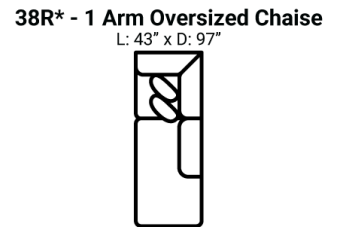

SECTIONALS

OTTOMANS

Feather Seating, Backs and Pillows

* Available in both Left and Right configurations