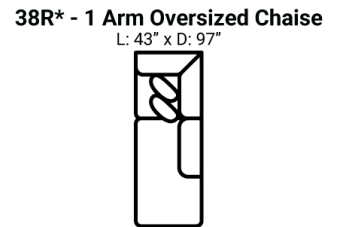

495 think LOCAL

www.stantonsofas.com

Body 1: All Body Fabric -- Contrast 1 : Pillows Including Welt -- Contrast 2 : Pillows Including Welt -- Contrast 3 : Pillows Including Welt

PIECES

Sofa Height : 38" Seat Height: 22" Seat Depth: 25" Arm Height: 26"

OTTOMANS

* Available in both Left and Right configurations

CONFIGURATIONS

Dimensions are approximate and subject to change.

Printed: 5/30/2026