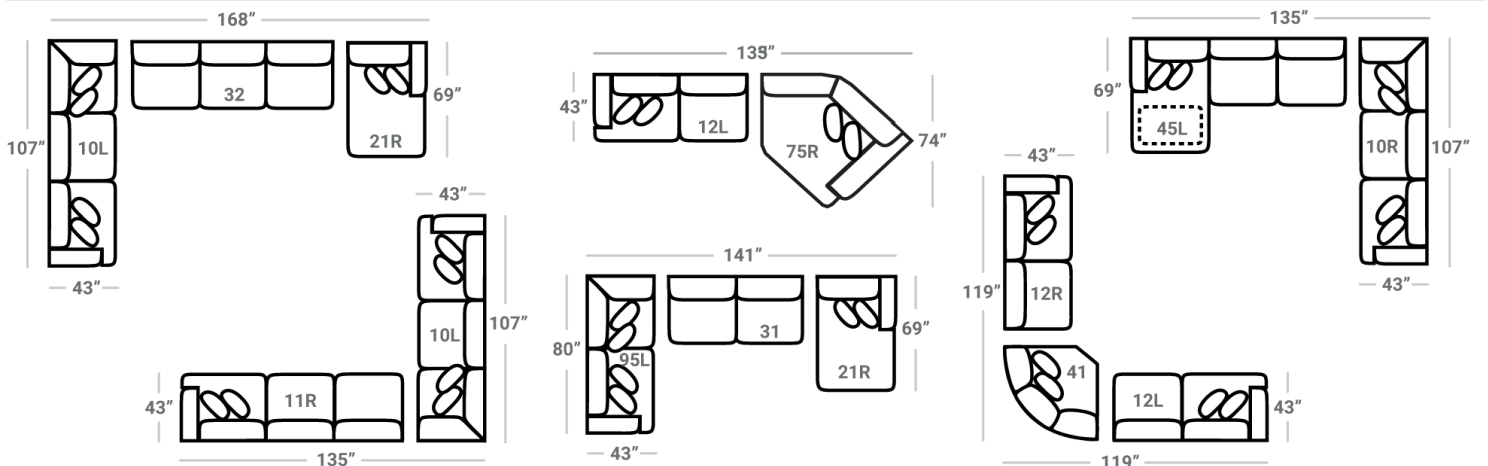

495 think LOCAL

www.stantonsofas.com

Body 1: All Body Fabric -- Contrast 1 : Pillows Including Welt -- Contrast 2 : Pillows Including Welt -- Contrast 3 : Pillows Including Welt

PIECES

Sofa Height : 38" Seat Height: 22" Seat Depth: 25" Arm Height: 26"

SOFAS

Sofa Chaise cushions are reversible and can be moved with the ottoman to the opposite side

SECTIONALS

Sectional Chaise cushions are reversible and can be moved with the ottoman to other sectional pieces with arms

OTTOMANS

* Available in both Left and Right configurations

CONFIGURATIONS

Dimensions are approximate and subject to change.

Printed: 5/30/2026