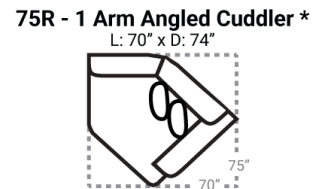

495 think LOCAL

www.stantonsofas.com

Body 1: All Body Fabric -- Contrast 1 : Pillows Including Welt -- Contrast 2 : Pillows Including Welt -- Contrast 3 : Pillows Including Welt

PIECES

Sofa Height : 38" Seat Height: 22" Seat Depth: 25" Arm Height: 26"

SOFAS

Sofa Chaise cushions are reversible and can be moved with the ottoman to the opposite side

Sectional Chaise cushions are reversible and can be moved with the ottoman to other sectional pieces with arms

SECTIONALS

OTTOMANS

Feather Seating, Backs and Pillows

* Available in both Left and Right configurations

CONFIGURATIONS

Dimensions are approximate and subject to change.

Printed: 6/10/2026