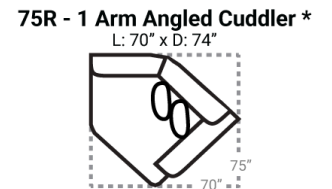

495 think LOCAL

www.stantonsofas.com

Body 1: All Body Fabric -- Contrast 1 : Pillows Including Welt -- Contrast 2 : Pillows Including Welt -- Contrast 3 : Pillows Including Welt

PIECES

Sofa Height : 38" Seat Height: 22" Seat Depth: 25" Arm Height: 26"

OTTOMANS

* Available in both Left and Right configurations

CONFIGURATIONS

Dimensions are approximate and subject to change.

Printed: 5/30/2026