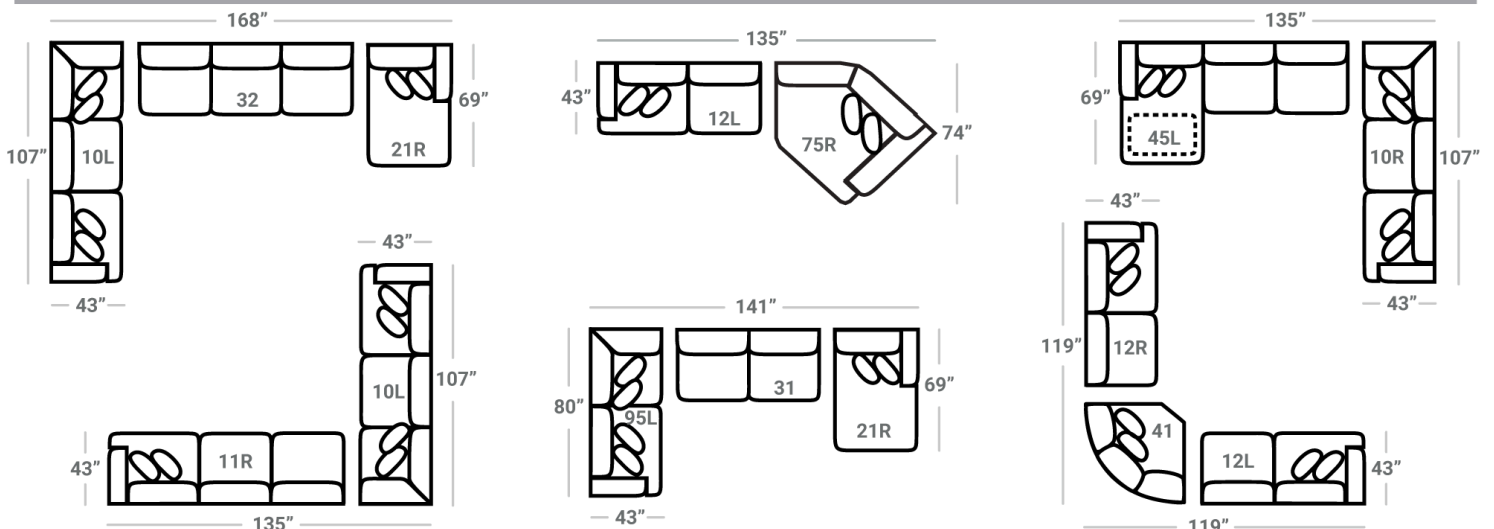

495 think LOCAL

www.stantonsofas.com

Body 1: All Body Fabric – Contrast 1 : Both Sides of Pillows Including Welt – Contrast 2 : Both Sides of Pillows Including Welt

PIECES

Sofa Height : 38" Seat Height: 22" Seat Depth: 25" Arm Height: 26"

| | | | | | | | | |
|---------|---|--|---|--|--|--|--|---|
| SOFAS | 01 - Sofa L: 99" x D: 43" | 02 - Loveseat L: 73" x D: 43" | 44 - Double Chair L: 65" x D: 43" | 81 - 3 Cushion Sofa L: 102" x D: 43" | 33 - Sofa Chaise 97 - Sofa Chaise w/ Stor. L: 102" x D: 69" Storage Available On - 97 Sofa Chaise cushions are reversible and can be moved with the ottoman to the opposite side | | | |
| | SECTIONALS | 10L - Tux Sofa * L: 107" x D: 43" | 11L - 1 Arm Sofa * L: 92" x D: 43" | 32 - Armless Sofa L: 82" x D: 43" | 45R - 1 Arm Sofa Chaise * 50R - 1 Arm Sofa Chaise w/ Stor.* L: 92" x D: 69" Storage Available On - 50 | 95L - Tux Loveseat * L: 80" x D: 43" | 12L - 1 Arm Loveseat * L: 65" x D: 43" | 31 - Armless Loveseat L: 55" x D: 43" |
| OTTOMOS | | 17 - Corner Chair L: 43" x D: 43" | 24L - 1 Arm Chair * L: 38" x D: 43" | 18 - Armless Chair L: 28" x D: 43" | 41 - Corner Wedge L: 54" x D: 54" | 21R - 1 Arm Chaise * L: 43" x D: 69" | 75R - 1 Arm Angled Cuddler * L: 70" x D: 74" | |
| | | 67 - XL Sq. Cktl Ottoman L: 50" x D: 50" | 29 - Cocktail Otto. L: 39" x D: 39" | 35 - Storage Otto. L: 38" x D: 38" | 43 - Rect. Otto. 47 - Rect. Storage Otto. L: 49" x D: 27" | | | |

* Available in both Left and Right configurations

CONFIGURATIONS

Dimensions are approximate and subject to change.

Printed: 12/21/2024