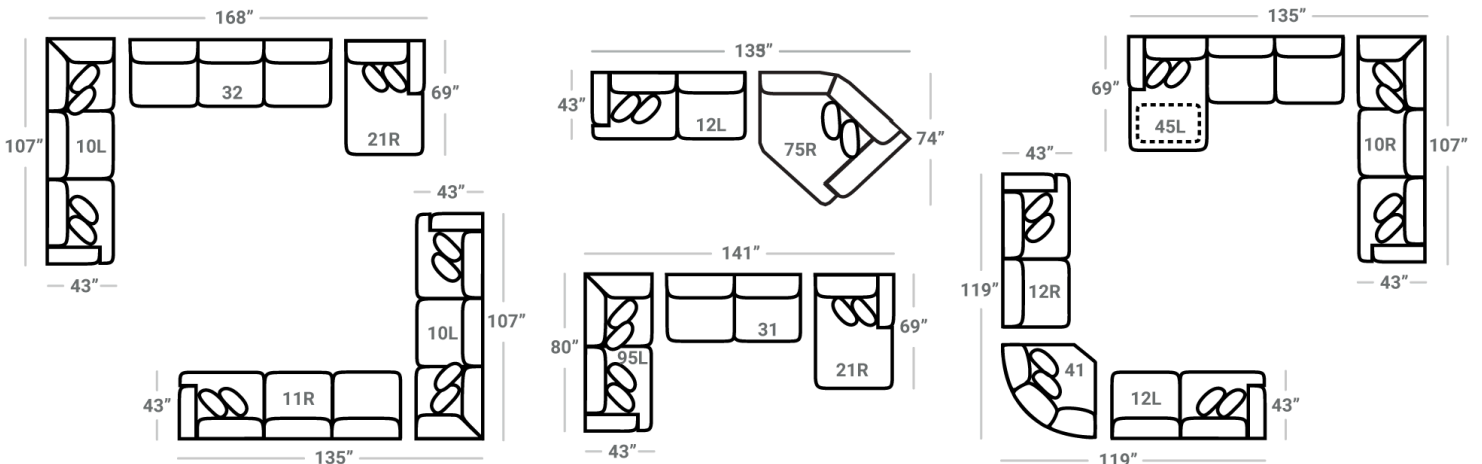

495 think LOCAL

www.stantonsofas.com

Body 1: All Body Fabric -- Contrast 1 : Pillows Including Welt -- Contrast 2 : Pillows Including Welt -- Contrast 3 : Pillows Including Welt

PIECES

Sofa Height : 38" Seat Height: 22" Seat Depth: 25" Arm Height: 26"

SECTIONALS

OTTOMANS

Feather Seating, Backs and Pillows

\* Available in both Left and Right configurations

CONFIGURATIONS

Dimensions are approximate and subject to change.

Printed: 6/10/2026