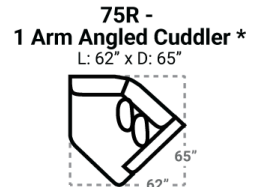

OTTOMANS

* Available in both Left and Right configurations