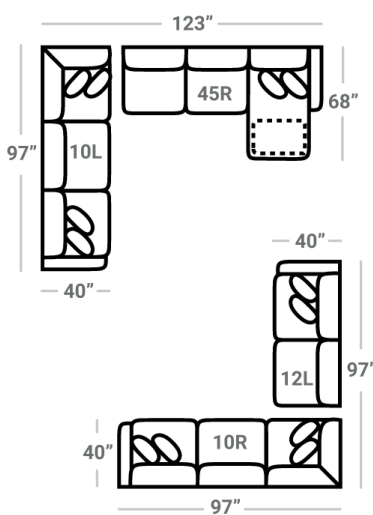

477

Body 1: All Body Fabric – Contrast 1 : Both Sides of Pilliow Including Welt – Contrast 2 : Both Sides of Pilliow Including Welt

PIECES

Sofa Height : 37" Seat Height: 21" Seat Depth: 22" Arm Height: 27"

SOFAS

SECTIONALS

OTTOMANS

* Available in both Left and Right configurations

CONFIGURATIONS

Dimensions are approximate and subject to change.

Printed: 12/21/2024