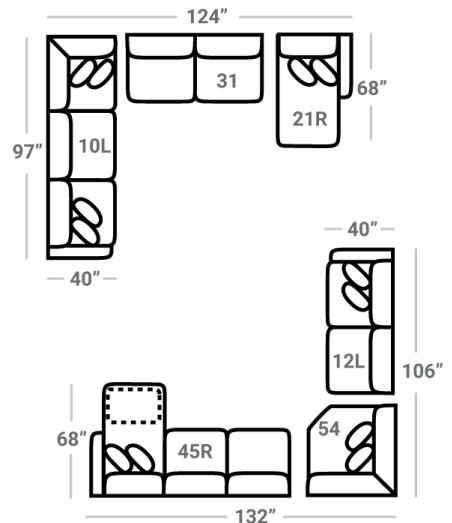

477

Body 1: All Body Fabric – Contrast 1 : Both Sides of Pilliow Including Welt – Contrast 2 : Both Sides of Pilliow Including Welt

PIECES

Sofa Height : 37" Seat Height: 21" Seat Depth: 22" Arm Height: 27"

SOFAS

SECTIONALS

OTTOMANS

\* Available in both Left and Right configurations

CONFIGURATIONS

Dimensions are approximate and subject to change.

Printed: 4/30/2025