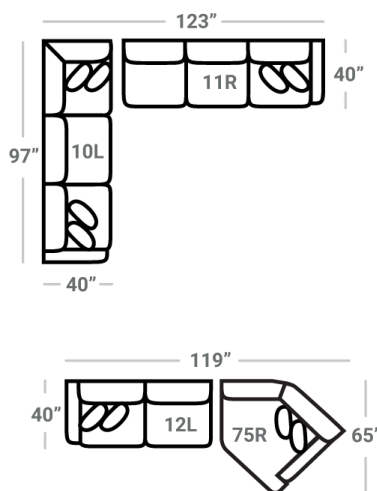

477

Body 1: All Body Fabric – Contrast 1 : Both Sides of Pilliow Including Welt – Contrast 2 : Both Sides of Pilliow Including Welt

PIECES

Sofa Height : 37" Seat Height: 21" Seat Depth: 22" Arm Height: 27"

SOFAS

SECTIONALS

OTTOMANS

\* Available in both Left and Right configurations

CONFIGURATIONS

Dimensions are approximate and subject to change.

Printed: 4/30/2025