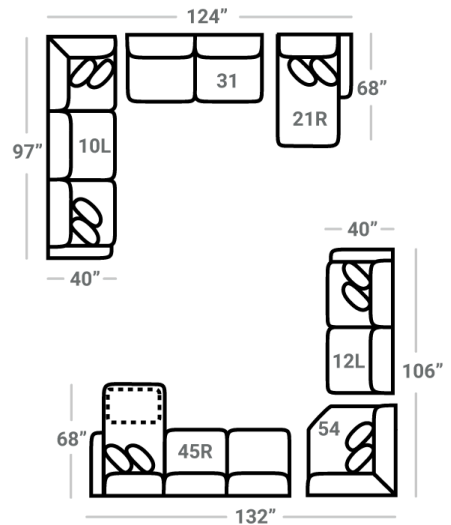

477

Body 1: All Body Fabric – Contrast 1 : Both Sides of Pilliow Including Welt – Contrast 2 : Both Sides of Pilliow Including Welt

PIECES

Sofa Height : 37" Seat Height: 21" Seat Depth: 22" Arm Height: 27"

SOFAS

SECTIONALS

OTTOMANS

* Available in both Left and Right configurations

CONFIGURATIONS

Dimensions are approximate and subject to change.

Printed: 12/21/2024