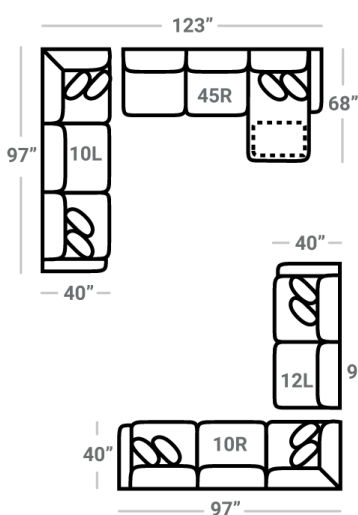

477

Body 1: All Body Fabric – Contrast 1 : Both Sides of Pilliow Including Welt – Contrast 2 : Both Sides of Pilliow Including Welt

PIECES

Sofa Height : 37" Seat Height: 21" Seat Depth: 22" Arm Height: 27"

SOFAS

SECTIONALS

OTTOMANS

\* Available in both Left and Right configurations

CONFIGURATIONS

Dimensions are approximate and subject to change.

Printed: 4/30/2025