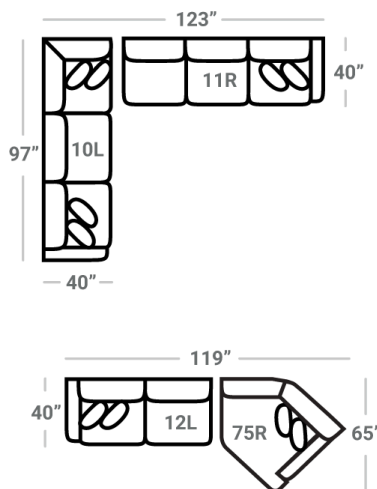

477

Body 1: All Body Fabric – Contrast 1 : Both Sides of Pilliow Including Welt – Contrast 2 : Both Sides of Pilliow Including Welt

PIECES

Sofa Height : 37" Seat Height: 21" Seat Depth: 22" Arm Height: 27"

SOFAS

SECTIONALS

OTTOMANS

* Available in both Left and Right configurations

CONFIGURATIONS

Dimensions are approximate and subject to change.

Printed: 12/21/2024