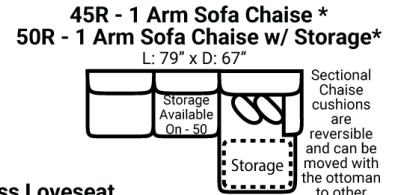

471

Body 1: Main Body Fabric -- Contrast 1: Both Sides of Pillows -- Contrast 2: Both Sides of Pillows

PIECES

Sofa Height: 37" Seat Height: 21" Seat Depth: 21" Arm Height: 25"

SOFAS

SECTIONALS

OTTOMOS

\* Available in both Left and Right configurations

CONFIGURATIONS

Dimensions are approximate and subject to change.

Printed: 4/4/2025