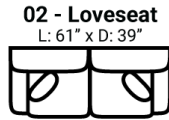

471

Body 1: Main Body Fabric -- Contrast 1: Both Sides of Pillows -- Contrast 2: Both Sides of Pillows

PIECES

Sofa Height: 37" Seat Height: 21" Seat Depth: 21" Arm Height: 25"

SOFAS

SECTIONALS

OTTOMOS

\* Available in both Left and Right configurations

CONFIGURATIONS

Dimensions are approximate and subject to change.

Printed: 4/4/2025