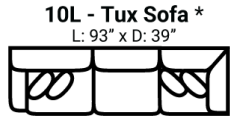

471

Body 1: Main Body Fabric -- Contrast 1: Both Sides of Pillows -- Contrast 2: Both Sides of Pillows

PIECES

Sofa Height: 37" Seat Height: 21" Seat Depth: 21" Arm Height: 25"

SOFAS

SECTIONALS

OTTOMOS

\* Available in both Left and Right configurations

CONFIGURATIONS

Dimensions are approximate and subject to change.

Printed: 4/4/2025