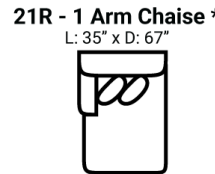

Body 1: Main Body Fabric -- Contrast 1: Both Sides of Pillows -- Contrast 2: Both Sides of Pillows

PIECES

Sofa Height: 37" Seat Height: 21" Seat Depth: 21" Arm Height: 25"

SOFAS

SECTIONALS

OTTOMOS

* Available in both Left and Right configurations

CONFIGURATIONS

Dimensions are approximate and subject to change.