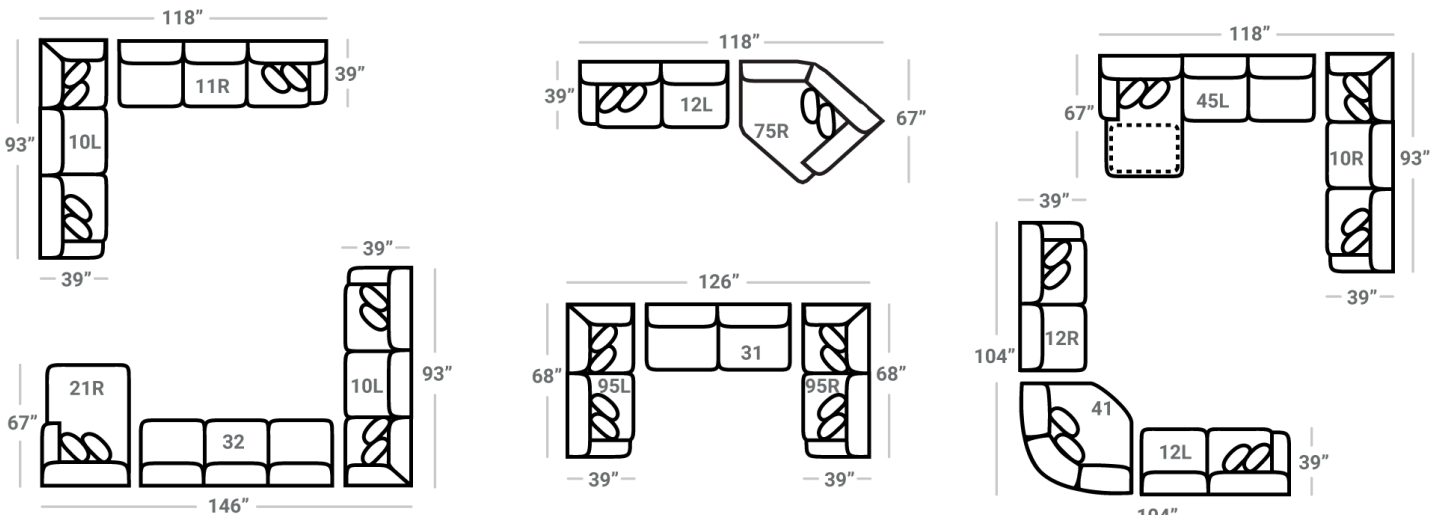

471

Body 1: Main Body Fabric -- Contrast 1: Both Sides of Pillows -- Contrast 2: Both Sides of Pillows

PIECES

Sofa Height: 37" Seat Height: 21" Seat Depth: 21" Arm Height: 25"

SOFAS

SECTIONALS

OTTOMOS

\* Available in both Left and Right configurations

CONFIGURATIONS

Dimensions are approximate and subject to change.

Printed: 4/4/2025