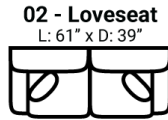

Body 1: Main Body Fabric -- Contrast 1: Both Sides of Pillows -- Contrast 2: Both Sides of Pillows

PIECES

Sofa Height: 37" Seat Height: 21" Seat Depth: 21" Arm Height: 25"

SOFAS

SECTIONALS

OTTOMOS

* Available in both Left and Right configurations

CONFIGURATIONS

Dimensions are approximate and subject to change.