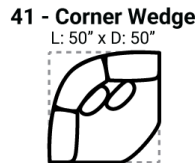

Body 1: Main Body Fabric -- Contrast 1: Both Sides of Pillows -- Contrast 2: Both Sides of Pillows

PIECES

Sofa Height: 37" Seat Height: 21" Seat Depth: 21" Arm Height: 25"

SOFAS

SECTIONALS

OTTOMOS

* Available in both Left and Right configurations

CONFIGURATIONS

Dimensions are approximate and subject to change.