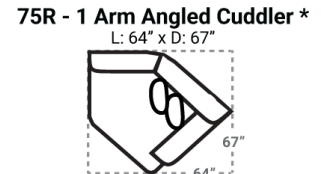

Body 1: Main Body Fabric -- Contrast 1: Both Sides of Pillows -- Contrast 2: Both Sides of Pillows

PIECES

Sofa Height: 37" Seat Height: 21" Seat Depth: 21" Arm Height: 25"

SOFAS

SECTIONALS

OTTOMOS

* Available in both Left and Right configurations

CONFIGURATIONS

Dimensions are approximate and subject to change.