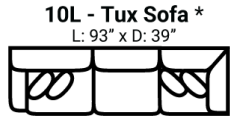

Body 1: Main Body Fabric -- Contrast 1: Both Sides of Pillows -- Contrast 2: Both Sides of Pillows

PIECES

Sofa Height: 37" Seat Height: 21" Seat Depth: 21" Arm Height: 25"

SOFAS

SECTIONALS

OTTOMOS

* Available in both Left and Right configurations

CONFIGURATIONS

Dimensions are approximate and subject to change.