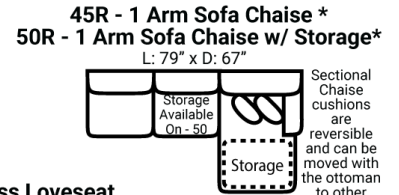

Body 1: Main Body Fabric -- Contrast 1: Both Sides of Pillows -- Contrast 2: Both Sides of Pillows

PIECES

Sofa Height: 37" Seat Height: 21" Seat Depth: 21" Arm Height: 25"

SOFAS

SECTIONALS

OTTOMOS

* Available in both Left and Right configurations

CONFIGURATIONS

Dimensions are approximate and subject to change.