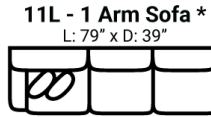

471

Body 1: Main Body Fabric -- Contrast 1: Both Sides of Pillows -- Contrast 2: Both Sides of Pillows

PIECES

Sofa Height: 37" Seat Height: 21" Seat Depth: 21" Arm Height: 25"

SOFAS

SECTIONALS

OTTOMOS

\* Available in both Left and Right configurations

CONFIGURATIONS

Dimensions are approximate and subject to change.

Printed: 4/4/2025