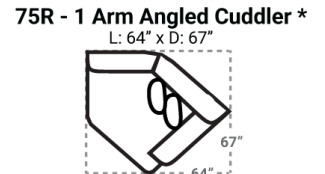

471

Body 1: Main Body Fabric -- Contrast 1: Both Sides of Pillows -- Contrast 2: Both Sides of Pillows

PIECES

Sofa Height: 37" Seat Height: 21" Seat Depth: 21" Arm Height: 25"

SOFAS

SECTIONALS

OTTOMOS

\* Available in both Left and Right configurations