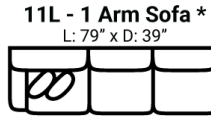

Body 1: Main Body Fabric -- Contrast 1: Both Sides of Pillows -- Contrast 2: Both Sides of Pillows

PIECES

Sofa Height: 37" Seat Height: 21" Seat Depth: 21" Arm Height: 25"

SOFAS

SECTIONALS

OTTOMOS

* Available in both Left and Right configurations

CONFIGURATIONS

Dimensions are approximate and subject to change.