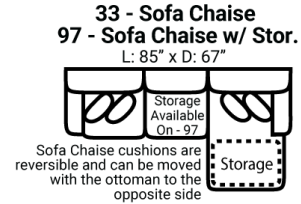

471

Body 1: Main Body Fabric -- Contrast 1: Both Sides of Pillows -- Contrast 2: Both Sides of Pillows

PIECES

Sofa Height: 37" Seat Height: 21" Seat Depth: 21" Arm Height: 25"

SOFAS

SECTIONALS

OTTOMOS

\* Available in both Left and Right configurations