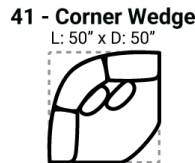

471

Body 1: Main Body Fabric -- Contrast 1: Both Sides of Pillows -- Contrast 2: Both Sides of Pillows

PIECES

Sofa Height: 37" Seat Height: 21" Seat Depth: 21" Arm Height: 25"

SOFAS

SECTIONALS

OTTOMOS

\* Available in both Left and Right configurations