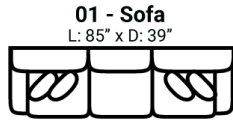

Body 1: Main Body Fabric -- Contrast 1: Both Sides of Pillows -- Contrast 2: Both Sides of Pillows

PIECES

Sofa Height: 37" Seat Height: 21" Seat Depth: 21" Arm Height: 25"

SOFAS

SECTIONALS

OTTOMOS

* Available in both Left and Right configurations

CONFIGURATIONS

Dimensions are approximate and subject to change.