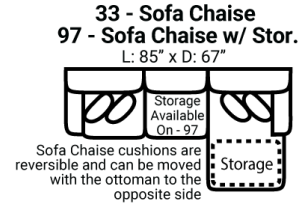

Body 1: Main Body Fabric -- Contrast 1: Both Sides of Pillows -- Contrast 2: Both Sides of Pillows

PIECES

Sofa Height: 37" Seat Height: 21" Seat Depth: 21" Arm Height: 25"

SOFAS

SECTIONALS

OTTOMOS

* Available in both Left and Right configurations

CONFIGURATIONS

Dimensions are approximate and subject to change.