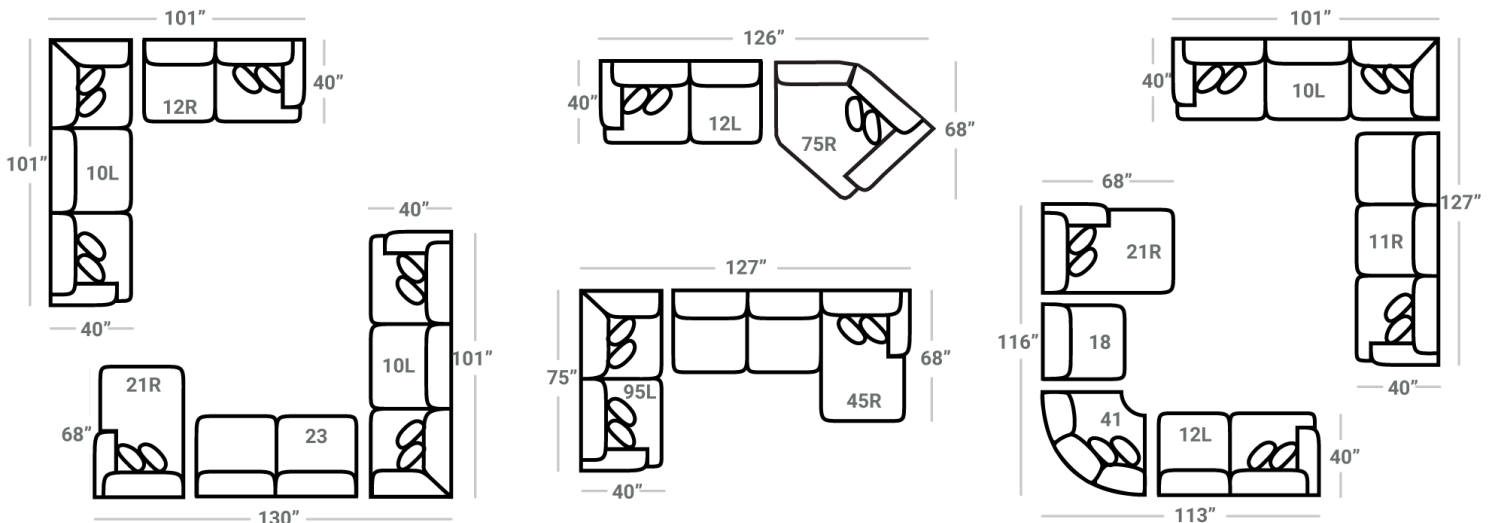

SOFAS

01 - Sofa
L: 96" x D: 40"

02 - Loveseat
L: 70" x D: 40"

03 - Chair
L: 44" x D: 40"

33 - Sofa Chaise
97 - Sofa Chaise w/ Stor.
L: 96" x D: 68"

Sofa Chaise cushions are reversible and can be moved w/ the ottoman to the opposite side

23 - Armless Loveseat
L: 53" x D: 40"

17 - Corner Chair
L: 40" x D: 40"

24L - 1 Arm Chair *
L: 35" x D: 40"

18 - Armless Chair
L: 27" x D: 40"

41 - Corner Wedge
L: 52" x D: 52"

21R - 1 Arm Chaise *
L: 37" x D: 68"

75R - 1 Arm Angled Cuddler *
L: 65" x D: 68"

OTTOMANS

29 - Cocktail Otto.
L: 39" x D: 39"

35 - Storage Otto.
L: 37" x D: 37"

13 - Sm. Sq. Otto.
36 - Sm. Sq. Storage Otto.
L: 31" x D: 31"

43 - Rect. Otto.
47 - Rect. Storage Otto.
L: 49" x D: 27"

04 - Ottoman
L: 31" x D: 21"

* Available in both Left and Right configurations

CONFIGURATIONS

Dimensions are approximate and subject to change.

Printed: 1/2/2025