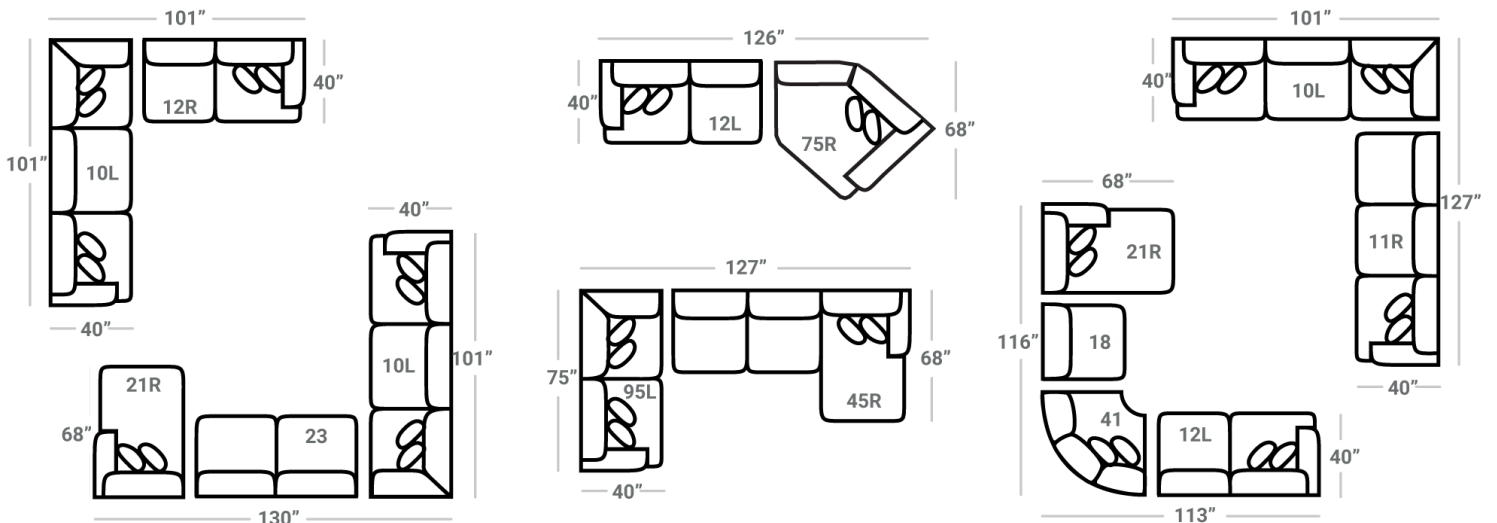

SOFAS

01 - Sofa
L: 96" x D: 40"

02 - Loveseat
L: 70" x D: 40"

03 - Chair
L: 44" x D: 40"

33 - Sofa Chaise
97 - Sofa Chaise w/ Stor.
L: 96" x D: 68"

Sofa Chaise cushions are reversible and can be moved w/ the ottoman to the opposite side

23 - Armless Loveseat
L: 53" x D: 40"

17 - Corner Chair
L: 40" x D: 40"

24L - 1 Arm Chair *
L: 35" x D: 40"

18 - Armless Chair
L: 27" x D: 40"

41 - Corner Wedge
L: 52" x D: 52"

21R - 1 Arm Chaise *
L: 37" x D: 68"

75R - 1 Arm Angled Cuddler *
L: 65" x D: 68"

OTTOMANS

29 - Cocktail Otto.
L: 39" x D: 39"

35 - Storage Otto.
L: 37" x D: 37"

13 - Sm. Sq. Otto.
36 - Sm. Sq. Storage Otto.
L: 31" x D: 31"

43 - Rect. Otto.
47 - Rect. Storage Otto.
L: 49" x D: 27"

04 - Ottoman
L: 31" x D: 21"

* Available in both Left and Right configurations

CONFIGURATIONS

Dimensions are approximate and subject to change.

Printed: 4/10/2026