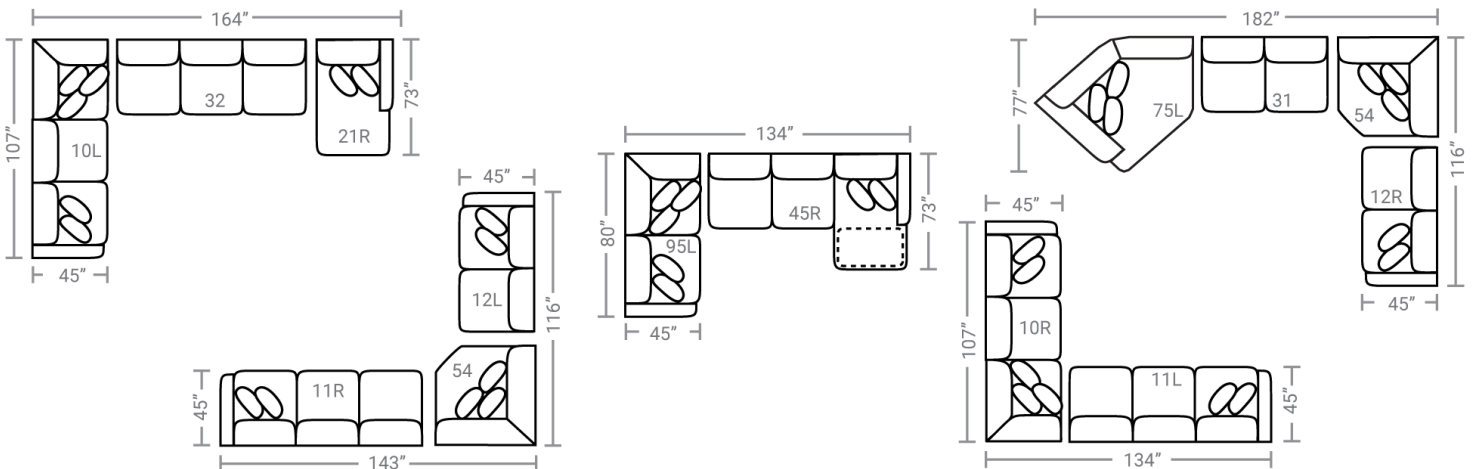

466 think LOCAL

www.stantonsofas.com

Body 1: Main Body Fabric

Contrast 1: Both Sides of Pillows Topstitched -- Contrast 2: Both Sides of Pillows Topstitched -- -- Contrast 3: Both Sides of Pillows Topstitched

PIECES

Sofa Height: 37" Seat Height: 20" Seat Depth: 25" Arm Height: 24"

CONFIGURATIONS

Dimensions are approximate.

Printed: 12/26/2024