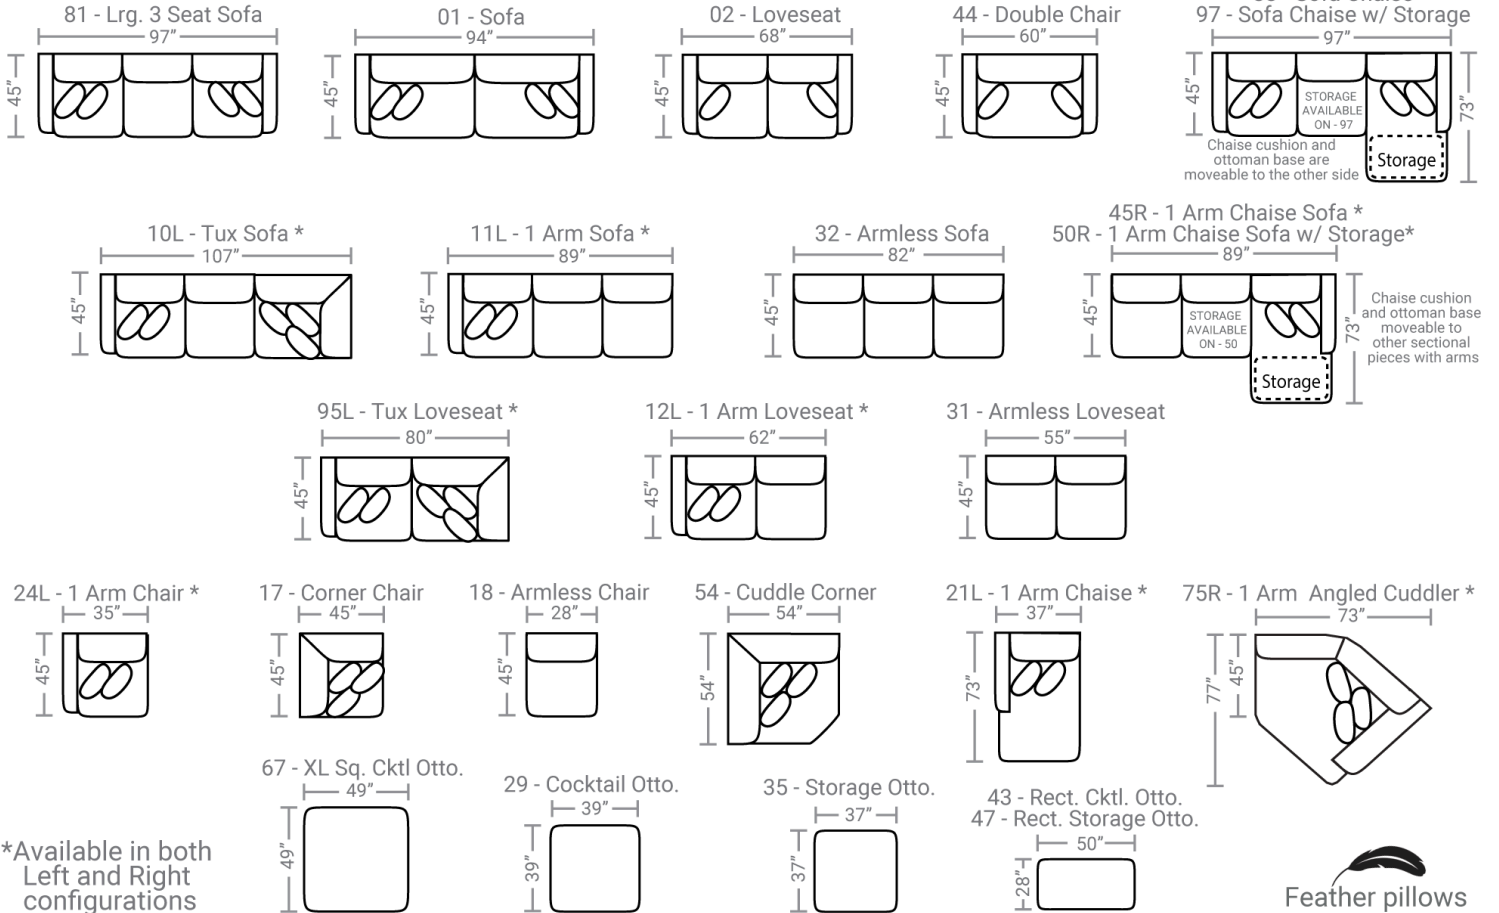

466 think LOCAL

www.stantonsofas.com

Body 1: Main Body Fabric

Contrast 1: Both Sides of Pillows Topstitched -- Contrast 2: Both Sides of Pillows Topstitched -- -- Contrast 3: Both Sides of Pillows Topstitched

PIECES

Sofa Height: 37" Seat Height: 20" Seat Depth: 25" Arm Height: 24"

CONFIGURATIONS

Dimensions are approximate.

Printed: 12/26/2024