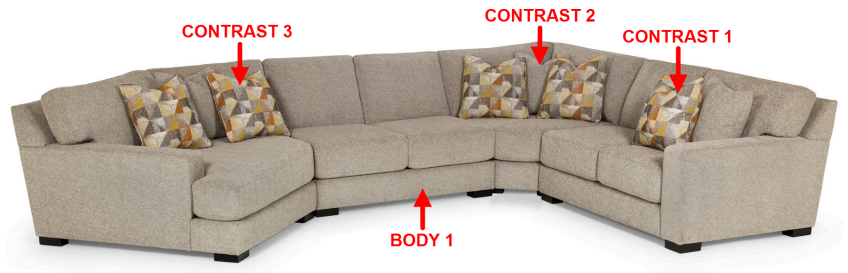

466 think LOCAL

www.stantonsofas.com

Body 1: Main Body Fabric

Contrast 1: Both Sides of Pillows Topstitched -- Contrast 2: Both Sides of Pillows Topstitched -- -- Contrast 3: Both Sides of Pillows Topstitched

PIECES

Sofa Height: 37" Seat Height: 20" Seat Depth: 25" Arm Height: 24"

CONFIGURATIONS

Dimensions are approximate.

Printed: 12/26/2024