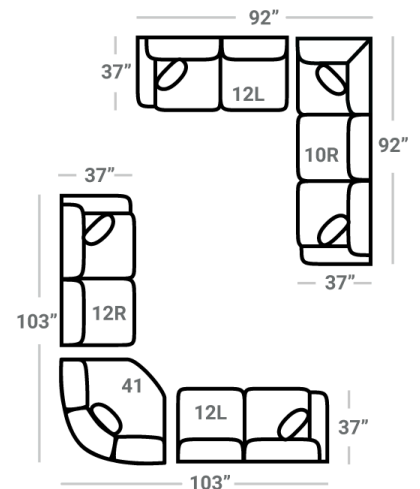

Body 1: All Body Fabric -- Contrast 1: Both Sides of Pillows--

**PIECES**

Sofa Height : 36" Seat Height: 19" Seat Depth: 22" Arm Height: 27"

Sleeper seat height may be 1-2" higher than other pieces

SOFAS

SECTIONALS

OTTOMOS

\* Available in both Left and Right configurations

**CONFIGURATIONS**

Dimensions are approximate and subject to change.