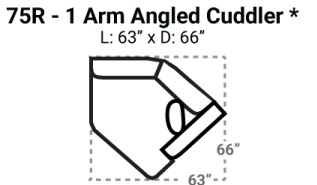

448

www.stantonsofas.com

Body 1: All Body Fabric -- Contrast 1: Both Sides of Pillows--

PIECES

Sofa Height : 36" Seat Height: 19" Seat Depth: 22" Arm Height: 27"

Sleeper seat height may be 1-2" higher than other pieces

SOFAS

SECTIONALS

OTTOMOS

* Available in both Left and Right configurations

CONFIGURATIONS

Dimensions are approximate and subject to change.

Printed: 12/26/2024