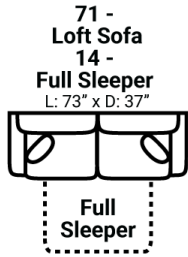

Body 1: All Body Fabric -- Contrast 1: Both Sides of Pillows--

**PIECES**

Sofa Height : 36" Seat Height: 19" Seat Depth: 22" Arm Height: 27"

Sleeper seat height may be 1-2" higher than other pieces

SOFAS

SECTIONALS

OTTOMOS

\* Available in both Left and Right configurations

**CONFIGURATIONS**

Dimensions are approximate and subject to change.