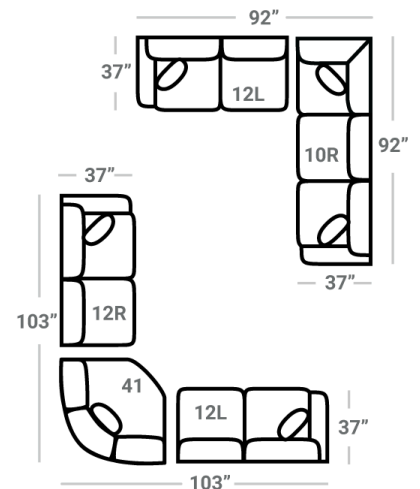

448

www.stantonsofas.com

Body 1: All Body Fabric -- Contrast 1: Both Sides of Pillows--

PIECES

Sofa Height : 36" Seat Height: 19" Seat Depth: 22" Arm Height: 27"

Sleeper seat height may be 1-2" higher than other pieces

SOFAS

SECTIONALS

OTTOMOS

* Available in both Left and Right configurations

CONFIGURATIONS

Dimensions are approximate and subject to change.

Printed: 12/26/2024