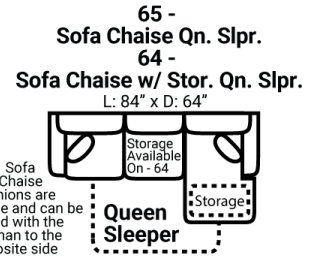

Body 1: All Body Fabric -- Contrast 1: Both Sides of Pillows--

**PIECES**

Sofa Height : 36" Seat Height: 19" Seat Depth: 22" Arm Height: 27"

Sleeper seat height may be 1-2" higher than other pieces

SOFAS

SECTIONALS

OTTOMOS

\* Available in both Left and Right configurations

**CONFIGURATIONS**

Dimensions are approximate and subject to change.