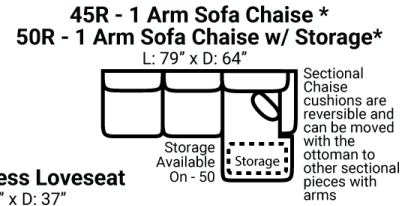

Body 1: All Body Fabric -- Contrast 1: Both Sides of Pillows--

**PIECES**

Sofa Height : 36" Seat Height: 19" Seat Depth: 22" Arm Height: 27"

Sleeper seat height may be 1-2" higher than other pieces

SOFAS

SECTIONALS

OTTOMOS

\* Available in both Left and Right configurations

**CONFIGURATIONS**

Dimensions are approximate and subject to change.