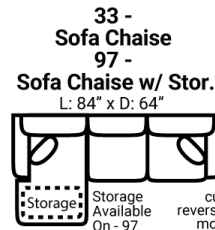

448

www.stantonsofas.com

Body 1: All Body Fabric -- Contrast 1: Both Sides of Pillows--

PIECES

Sofa Height : 36" Seat Height: 19" Seat Depth: 22" Arm Height: 27"

Sleeper seat height may be 1-2" higher than other pieces

SOFAS

SECTIONALS

OTTOMOS

* Available in both Left and Right configurations

CONFIGURATIONS

Dimensions are approximate and subject to change.

Printed: 12/26/2024