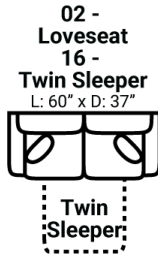

Body 1: All Body Fabric -- Contrast 1: Both Sides of Pillows--

**PIECES**

Sofa Height : 36" Seat Height: 19" Seat Depth: 22" Arm Height: 27"

Sleeper seat height may be 1-2" higher than other pieces

SOFAS

SECTIONALS

OTTOMOS

\* Available in both Left and Right configurations

**CONFIGURATIONS**

Dimensions are approximate and subject to change.