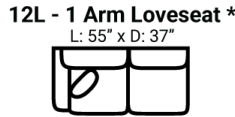

Body 1: All Body Fabric -- Contrast 1: Both Sides of Pillows--

**PIECES**

Sofa Height : 36" Seat Height: 19" Seat Depth: 22" Arm Height: 27"

Sleeper seat height may be 1-2" higher than other pieces

SOFAS

SECTIONALS

OTTOMOS

\* Available in both Left and Right configurations

**CONFIGURATIONS**

Dimensions are approximate and subject to change.