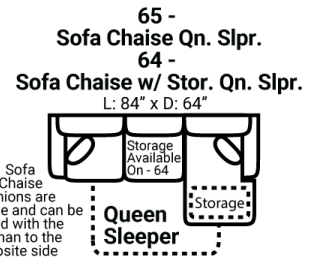

448

www.stantonsofas.com

Body 1: All Body Fabric -- Contrast 1: Both Sides of Pillows--

PIECES

Sofa Height : 36" Seat Height: 19" Seat Depth: 22" Arm Height: 27"

Sleeper seat height may be 1-2" higher than other pieces

SOFAS

SECTIONALS

OTTOMOS

* Available in both Left and Right configurations

CONFIGURATIONS

Dimensions are approximate and subject to change.

Printed: 12/26/2024