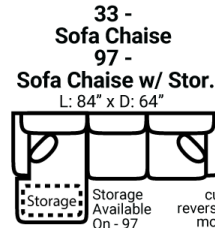

Body 1: All Body Fabric -- Contrast 1: Both Sides of Pillows--

**PIECES**

Sofa Height : 36" Seat Height: 19" Seat Depth: 22" Arm Height: 27"

Sleeper seat height may be 1-2" higher than other pieces

SOFAS

SECTIONALS

OTTOMOS

\* Available in both Left and Right configurations

**CONFIGURATIONS**

Dimensions are approximate and subject to change.