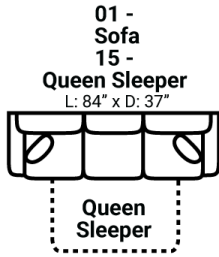

Body 1: All Body Fabric -- Contrast 1: Both Sides of Pillows--

**PIECES**

Sofa Height : 36" Seat Height: 19" Seat Depth: 22" Arm Height: 27"

Sleeper seat height may be 1-2" higher than other pieces

SOFAS

SECTIONALS

OTTOMOS

\* Available in both Left and Right configurations

**CONFIGURATIONS**

Dimensions are approximate and subject to change.