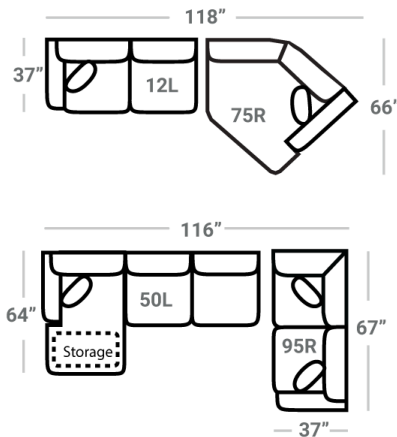

Body 1: All Body Fabric -- Contrast 1: Both Sides of Pillows--

**PIECES**

Sofa Height : 36" Seat Height: 19" Seat Depth: 22" Arm Height: 27"

Sleeper seat height may be 1-2" higher than other pieces

SOFAS

SECTIONALS

OTTOMOS

\* Available in both Left and Right configurations

**CONFIGURATIONS**

Dimensions are approximate and subject to change.