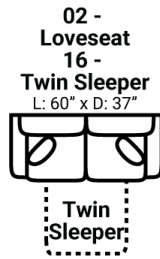

448

www.stantonsofas.com

Body 1: All Body Fabric -- Contrast 1: Both Sides of Pillows--

PIECES

Sofa Height : 36" Seat Height: 19" Seat Depth: 22" Arm Height: 27"

Sleeper seat height may be 1-2" higher than other pieces

SOFAS

SECTIONALS

OTTOMOS

* Available in both Left and Right configurations

CONFIGURATIONS

Dimensions are approximate and subject to change.

Printed: 12/26/2024