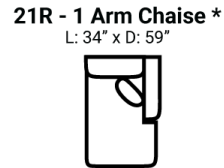

Body 1: All Body Fabric -- Contrast 1: Both Sides of Pillows--

**PIECES**

Sofa Height : 36" Seat Height: 19" Seat Depth: 22" Arm Height: 27"

Sleeper seat height may be 1-2" higher than other pieces

SOFAS

SECTIONALS

OTTOMOS

\* Available in both Left and Right configurations

**CONFIGURATIONS**

Dimensions are approximate and subject to change.