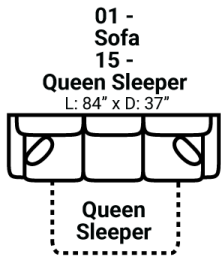

448

www.stantonsofas.com

Body 1: All Body Fabric -- Contrast 1: Both Sides of Pillows--

PIECES

Sofa Height : 36" Seat Height: 19" Seat Depth: 22" Arm Height: 27"

Sleeper seat height may be 1-2" higher than other pieces

SOFAS

SECTIONALS

OTTOMOS

* Available in both Left and Right configurations

CONFIGURATIONS

Dimensions are approximate and subject to change.

Printed: 12/26/2024