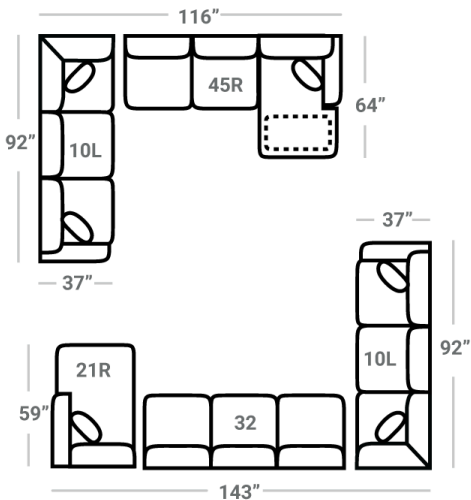

448

www.stantonsofas.com

Body 1: All Body Fabric -- Contrast 1: Both Sides of Pillows--

PIECES

Sofa Height : 36" Seat Height: 19" Seat Depth: 22" Arm Height: 27"

Sleeper seat height may be 1-2" higher than other pieces

SOFAS

SECTIONALS

OTTOMOS

* Available in both Left and Right configurations

CONFIGURATIONS

Dimensions are approximate and subject to change.

Printed: 12/26/2024