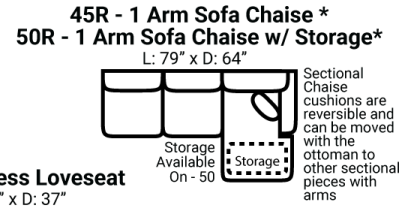

448

www.stantonsofas.com

Body 1: All Body Fabric -- Contrast 1: Both Sides of Pillows--

PIECES

Sofa Height : 36" Seat Height: 19" Seat Depth: 22" Arm Height: 27"

Sleeper seat height may be 1-2" higher than other pieces

SOFAS

SECTIONALS

OTTOMOS

* Available in both Left and Right configurations

CONFIGURATIONS

Dimensions are approximate and subject to change.

Printed: 12/26/2024