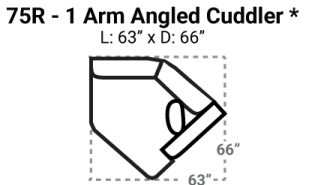

Body 1: All Body Fabric -- Contrast 1: Both Sides of Pillows--

**PIECES**

Sofa Height : 36" Seat Height: 19" Seat Depth: 22" Arm Height: 27"

Sleeper seat height may be 1-2" higher than other pieces

SOFAS

SECTIONALS

OTTOMOS

\* Available in both Left and Right configurations

**CONFIGURATIONS**

Dimensions are approximate and subject to change.