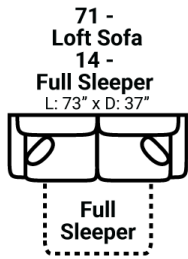

448

www.stantonsofas.com

Body 1: All Body Fabric -- Contrast 1: Both Sides of Pillows--

PIECES

Sofa Height : 36" Seat Height: 19" Seat Depth: 22" Arm Height: 27"

Sleeper seat height may be 1-2" higher than other pieces

SOFAS

SECTIONALS

OTTOMOS

* Available in both Left and Right configurations

CONFIGURATIONS

Dimensions are approximate and subject to change.

Printed: 12/26/2024