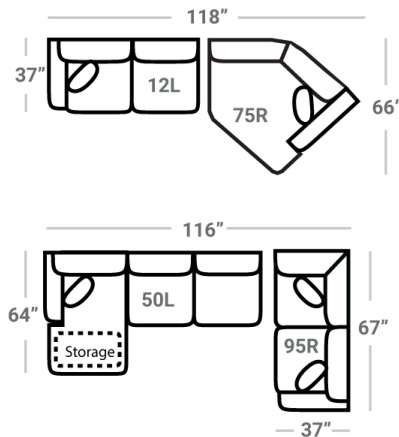

448

www.stantonsofas.com

Body 1: All Body Fabric -- Contrast 1: Both Sides of Pillows--

PIECES

Sofa Height : 36" Seat Height: 19" Seat Depth: 22" Arm Height: 27"

Sleeper seat height may be 1-2" higher than other pieces

SOFAS

SECTIONALS

OTTOMOS

* Available in both Left and Right configurations

CONFIGURATIONS

Dimensions are approximate and subject to change.

Printed: 12/26/2024