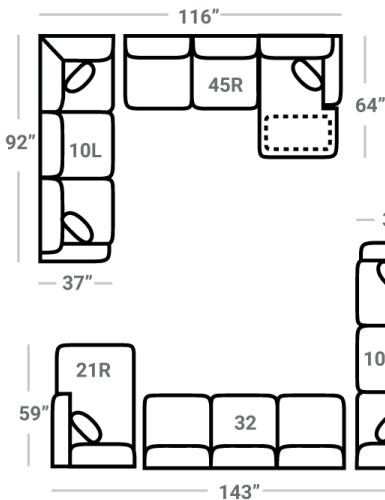

Body 1: All Body Fabric -- Contrast 1: Both Sides of Pillows--

**PIECES**

Sofa Height : 36" Seat Height: 19" Seat Depth: 22" Arm Height: 27"

Sleeper seat height may be 1-2" higher than other pieces

SOFAS

SECTIONALS

OTTOMOS

\* Available in both Left and Right configurations

**CONFIGURATIONS**

Dimensions are approximate and subject to change.