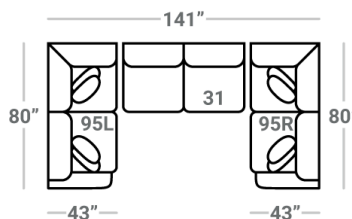

431 think LOCAL

www.stantonsofas.com

Body 1: Main Body Fabric – Contrast 1: Both Sides of Pillows Including Welt – Contrast 2: Both Sides of Pillows Including Welt

PIECES

Sofa Height: 37" Seat Height: 20" Seat Depth: 25" Arm Height: 26"

SOFAS

SECTIONALS

OTTOMANS

* Available in both Left and Right configurations

CONFIGURATIONS

Dimensions are approximate and subject to change.

Printed: 5/25/2026