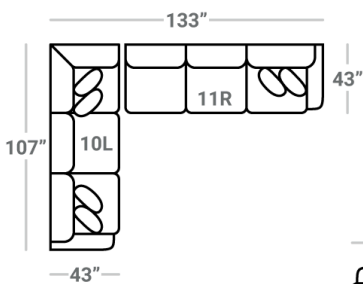

431 think LOCAL

www.stantonsofas.com

Body 1: Main Body Fabric – Contrast 1: Both Sides of Pillows Including Welt – Contrast 2: Both Sides of Pillows Including Welt

PIECES

Sofa Height: 37" Seat Height: 20" Seat Depth: 25" Arm Height: 26"

SOFAS

SECTIONALS

OTTOMANS

* Available in both Left and Right configurations

CONFIGURATIONS

Dimensions are approximate and subject to change.

Printed: 5/25/2026