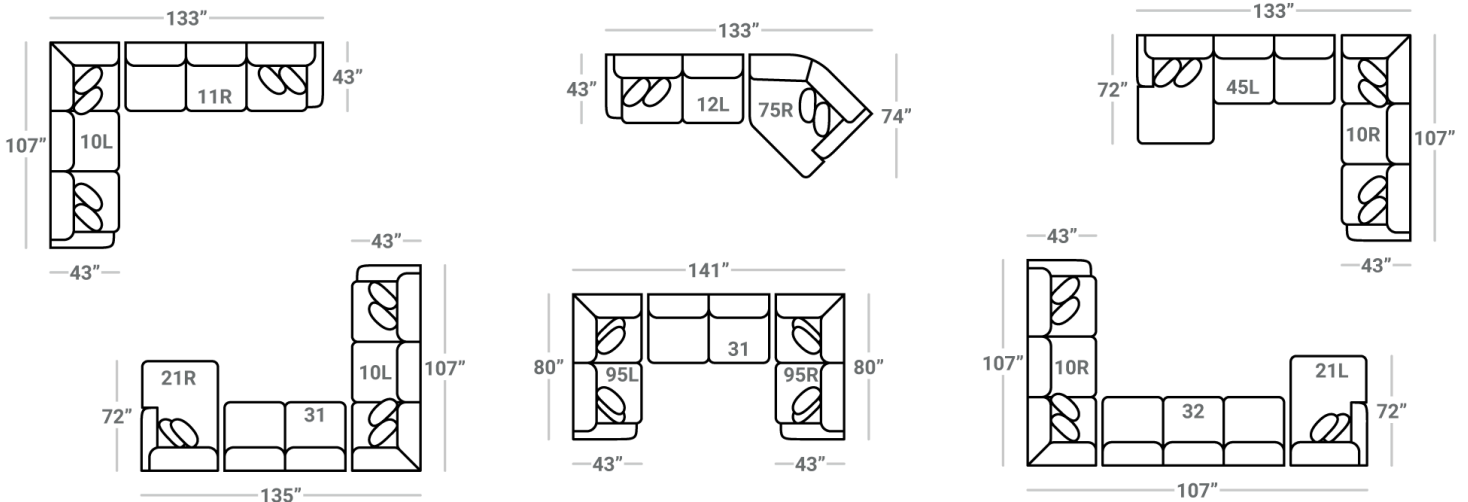

431 think LOCAL
www.stantonsofas.com

Body 1: Main Body Fabric – Contrast 1: Both Sides of Pillows Including Welt – Contrast 2: Both Sides of Pillows Including Welt

PIECES

Sofa Height: 37" Seat Height: 20" Seat Depth: 25" Arm Height: 26"

SOFAS

SECTIONALS

OTTOMANS

* Available in both Left and Right configurations

CONFIGURATIONS

Dimensions are approximate and subject to change.

Printed: 6/10/2026