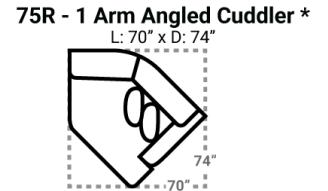

PIECES

Sofa Height: 37" Seat Height: 20" Seat Depth: 25" Arm Height: 26"

SOFAS