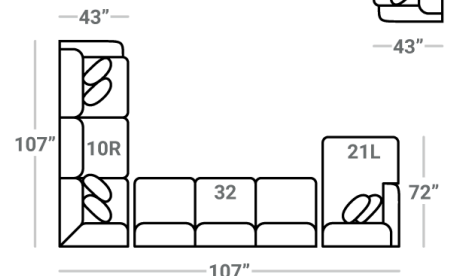

431 think LOCAL

www.stantonsofas.com

Body 1: Main Body Fabric – Contrast 1: Both Sides of Pillows Including Welt – Contrast 2: Both Sides of Pillows Including Welt

PIECES

Sofa Height: 37" Seat Height: 20" Seat Depth: 25" Arm Height: 26"

SOFAS

SECTIONALS

OTTOMANS

* Available in both Left and Right configurations

CONFIGURATIONS

Dimensions are approximate and subject to change.

Printed: 5/25/2026