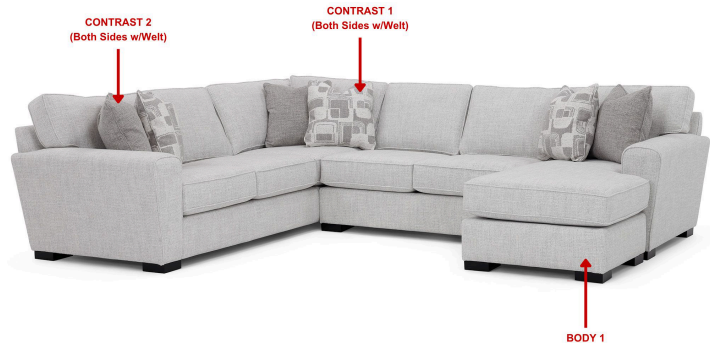

431 think LOCAL

www.stantonsofas.com

Body 1: Main Body Fabric – Contrast 1: Both Sides of Pillows Including Welt – Contrast 2: Both Sides of Pillows Including Welt

PIECES

Sofa Height: 37" Seat Height: 20" Seat Depth: 25" Arm Height: 26"

SOFAS

SECTIONALS

OTTOMANS

* Available in both Left and Right configurations

CONFIGURATIONS

Dimensions are approximate and subject to change.

Printed: 5/25/2026