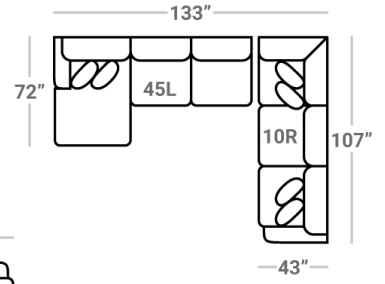

431 think LOCAL

www.stantonsofas.com

Body 1: Main Body Fabric – Contrast 1: Both Sides of Pillows Including Welt – Contrast 2: Both Sides of Pillows Including Welt

PIECES

Sofa Height: 37" Seat Height: 20" Seat Depth: 25" Arm Height: 26"

SOFAS

SECTIONALS

OTTOMANS

* Available in both Left and Right configurations

CONFIGURATIONS

Dimensions are approximate and subject to change.

Printed: 5/25/2026