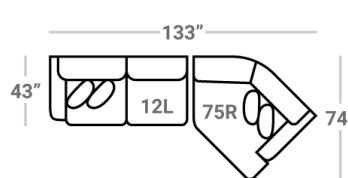

431 think LOCAL

www.stantonsofas.com

Body 1: Main Body Fabric – Contrast 1: Both Sides of Pillows Including Welt – Contrast 2: Both Sides of Pillows Including Welt

PIECES

Sofa Height: 37" Seat Height: 20" Seat Depth: 25" Arm Height: 26"

SOFAS

SECTIONALS

OTTOMANS

* Available in both Left and Right configurations

CONFIGURATIONS

Dimensions are approximate and subject to change.

Printed: 5/25/2026