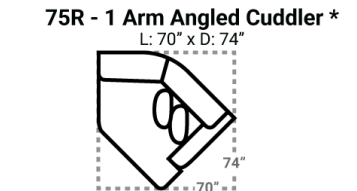

PIECES

Sofa Height: 37" Seat Height: 20" Seat Depth: 25" Arm Height: 26"

SOFAS