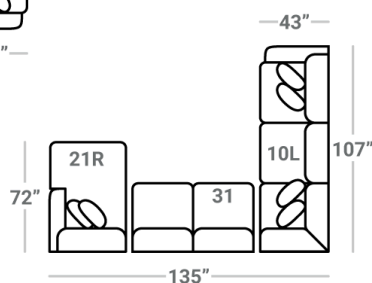

431 think LOCAL

www.stantonsofas.com

Body 1: Main Body Fabric – Contrast 1: Both Sides of Pillows Including Welt – Contrast 2: Both Sides of Pillows Including Welt

PIECES

Sofa Height: 37" Seat Height: 20" Seat Depth: 25" Arm Height: 26"

SOFAS

SECTIONALS

OTTOMANS

* Available in both Left and Right configurations

CONFIGURATIONS

Dimensions are approximate and subject to change.

Printed: 5/25/2026