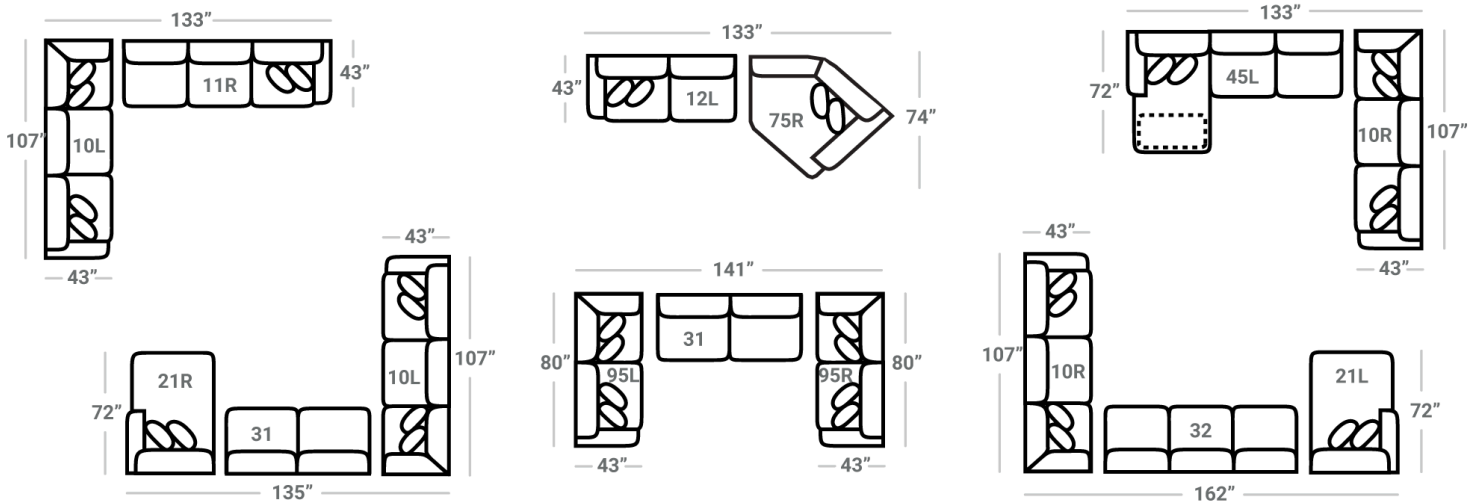

431 think LOCAL
www.stantonsofas.com

Body 1: Main Body Fabric – Contrast 1: Both Sides of Pillows Including Welt – Contrast 2: Both Sides of Pillows Including Welt

PIECES

Sofa Height: 37" Seat Height: 20" Seat Depth: 25" Arm Height: 26"

17 - Corner Chair
L: 43" x D: 43"

24L - 1 Arm Chair *
L: 36" x D: 43"

18 - Armless Chair
L: 28" x D: 43"

21L - 1 Arm Chaise *
L: 37" x D: 72"

75R - 1 Arm Angled Cuddler *
L: 70" x D: 74"

OTTOMOS

29 - Cocktail Otto.
L: 39" x D: 39"

35 - Storage Otto.
L: 37" x D: 37"

43 - Rect. Otto.
47 - Rect. Storage Otto.
L: 49" x D: 27"

* Available in both Left and Right configurations

CONFIGURATIONS

Dimensions are approximate and subject to change.