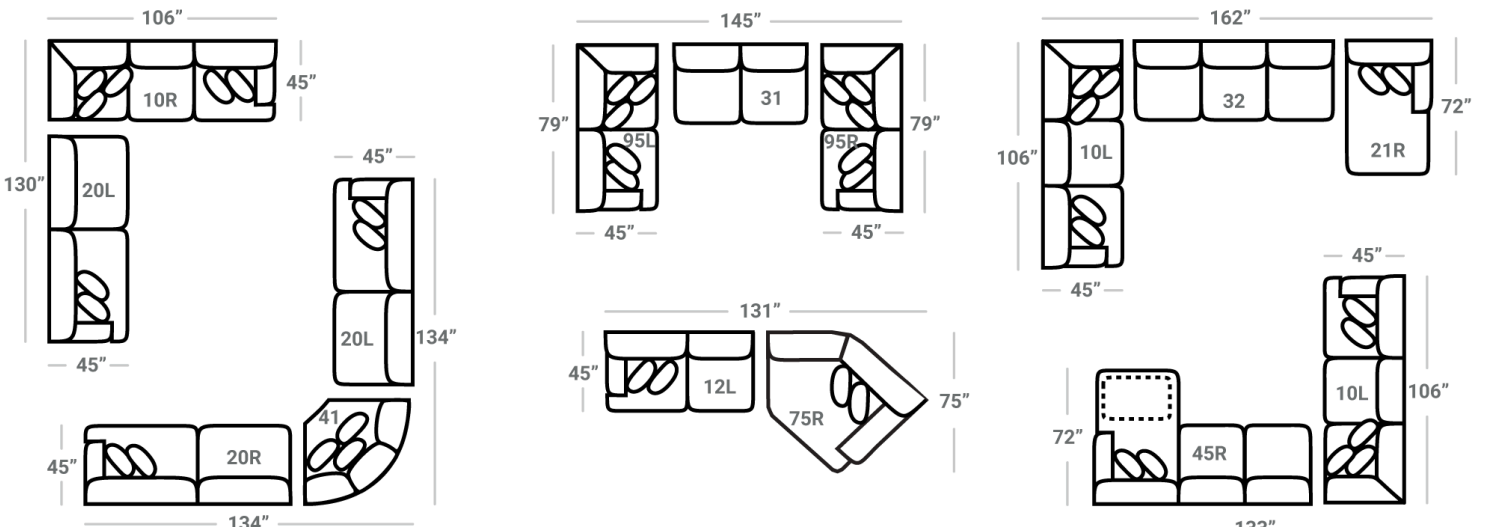

75R - 1 Arm Angled Cuddler \*

L: 70" x D: 75"

67 - XL Ottoman

L: 49" x D: 49"

29 - Cocktail Otto.

L: 39" x D: 39"

35 - Storage Otto.

L: 37" x D: 37"

43 - Rect. Otto.

L: 50" x D: 28"

47 - Rect. Storage Otto.

L: 50" x D: 28"

\* Available in both Left and Right configurations

CONFIGURATIONS

Dimensions are approximate and subject to change.

Printed: 12/26/2024