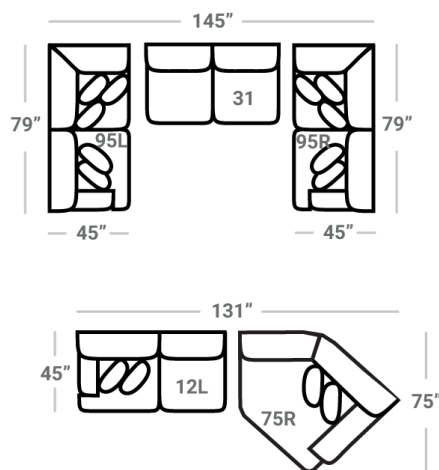

Body 1: All Body Fabric – Contrast 1 : Both Sides of Pillows Including Welt – Contrast 2 : Both Sides of Pillows Including Welt – Contrast 3 : Both Sides of Pillows Including Welt

PIECES

Sofa Height : 37" Seat Height: 19" Seat Depth: 25" Arm Height: 25"

SOFAS

SECTIONALS

OTTOMANS

* Available in both Left and Right configurations

CONFIGURATIONS

Dimensions are approximate and subject to change.

Printed: 6/24/2026