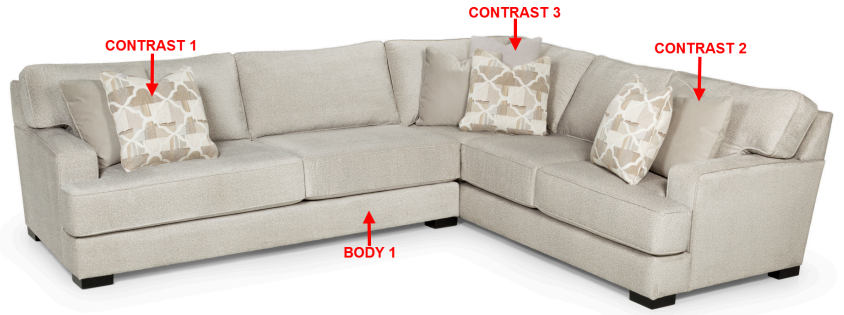

417

www.stantonsofas.com

Body 1: All Body Fabric – Contrast 1 : Both Sides of Pillows Including Welt – Contrast 2 : Both Sides of Pillows Including Welt – Contrast 3 : Both Sides of Pillows Including Welt

PIECES

Sofa Height : 37" Seat Height: 19" Seat Depth: 25" Arm Height: 25"

SOFAS

01 - Sofa

L: 94" x D: 45"

81 - XL Sofa

L: 97" x D: 45"

02 - Loveseat

L: 68" x D: 45"

44 - Double Chair

L: 60" x D: 45"

33 - Sofa Chaise  
97 - Sofa Chaise w/ Stor.

L: 97" x D: 72"

Sofa Chaise cushions are reversible and can be moved with the ottoman to the opposite side

SECTIONALS

45R - 1 Arm Sofa Chaise \*  
50R - 1 Arm Sofa Chaise w/ Stor.\*

L: 88" x D: 72"

Sectional Chaise cushions are reversible and can be moved with the ottoman to other sectional pieces with arms

95L - Tux Loveseat \*