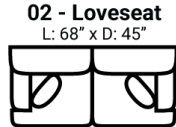

Body 1: All Body Fabric – Contrast 1 : Both Sides of Pillows Including Welt – Contrast 2 : Both Sides of Pillows Including Welt – Contrast 3 : Both Sides of Pillows Including Welt

PIECES

Sofa Height : 37" Seat Height: 19" Seat Depth: 25" Arm Height: 25"

SOFAS

SECTIONALS

OTTOMANS

* Available in both Left and Right configurations

CONFIGURATIONS

Dimensions are approximate and subject to change.

Printed: 6/24/2026