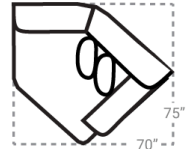

L: 79" x D: 45"

12L - 1 Arm Loveseat \*

L: 61" x D: 45"

31 - Armless Loveseat

L: 55" x D: 45"

OTTOMANS

17 - Corner Chair

L: 45" x D: 45"

24L - 1 Arm Chair \*

L: 34" x D: 45"

18 - Armless Chair

L: 28" x D: 45"

41 - Corner Wedge

L: 49" x D: 49"

21L - 1 Arm Chaise \*

L: 35" x D: 72"

75R - 1 Arm Angled Cuddler \*

L: 70" x D: 75"

67 - XL Ottoman

L: 49" x D: 49"

29 - Cocktail Otto.

L: 39" x D: 39"

35 - Storage Otto.

L: 37" x D: 37"

43 - Rect. Otto.

L: 50" x D: 28"

47 - Rect. Storage Otto.

L: 50" x D: 28"

\* Available in both Left and Right configurations

CONFIGURATIONS

Dimensions are approximate and subject to change.

Printed: 12/26/2024