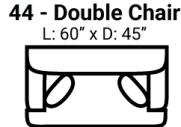

Body 1: All Body Fabric – Contrast 1 : Both Sides of Pillows Including Welt – Contrast 2 : Both Sides of Pillows Including Welt – Contrast 3 : Both Sides of Pillows Including Welt

PIECES

Sofa Height : 37" Seat Height: 19" Seat Depth: 25" Arm Height: 25"

SOFAS

SECTIONALS

OTTOMANS

* Available in both Left and Right configurations

CONFIGURATIONS

Dimensions are approximate and subject to change.

Printed: 6/24/2026