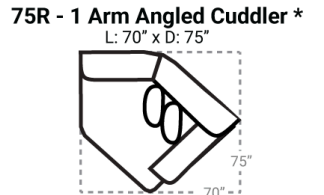

OTTOMANS

* Available in both Left and Right configurations