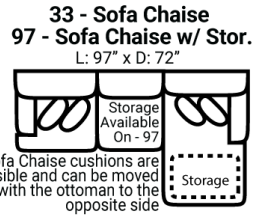

Body 1: All Body Fabric – Contrast 1 : Both Sides of Pillows Including Welt – Contrast 2 : Both Sides of Pillows Including Welt – Contrast 3 : Both Sides of Pillows Including Welt

PIECES

Sofa Height : 37" Seat Height: 19" Seat Depth: 25" Arm Height: 25"

SOFAS

SECTIONALS

OTTOMANS

* Available in both Left and Right configurations

CONFIGURATIONS

Dimensions are approximate and subject to change.

Printed: 6/24/2026