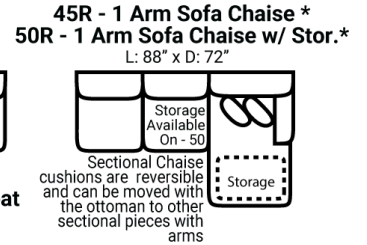

Body 1: All Body Fabric – Contrast 1 : Both Sides of Pillows Including Welt – Contrast 2 : Both Sides of Pillows Including Welt – Contrast 3 : Both Sides of Pillows Including Welt

PIECES

Sofa Height : 37" Seat Height: 19" Seat Depth: 25" Arm Height: 25"

SOFAS

SECTIONALS

OTTOMANS

* Available in both Left and Right configurations

CONFIGURATIONS

Dimensions are approximate and subject to change.

Printed: 6/24/2026