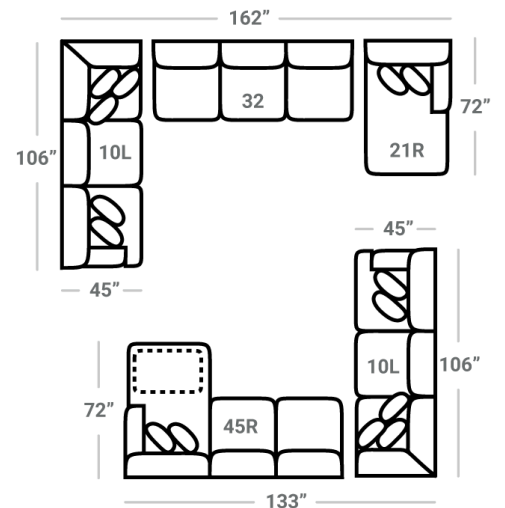

Body 1: All Body Fabric – Contrast 1 : Both Sides of Pillows Including Welt – Contrast 2 : Both Sides of Pillows Including Welt – Contrast 3 : Both Sides of Pillows Including Welt

PIECES

Sofa Height : 37" Seat Height: 19" Seat Depth: 25" Arm Height: 25"

SOFAS

SECTIONALS

OTTOMANS

* Available in both Left and Right configurations

CONFIGURATIONS

Dimensions are approximate and subject to change.

Printed: 6/24/2026