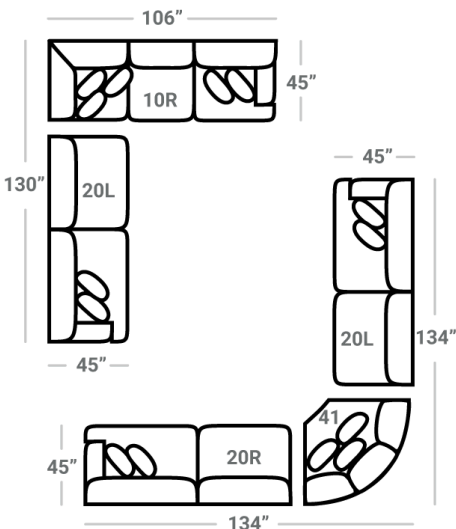

Body 1: All Body Fabric – Contrast 1 : Both Sides of Pillows Including Welt – Contrast 2 : Both Sides of Pillows Including Welt – Contrast 3 : Both Sides of Pillows Including Welt

PIECES

Sofa Height : 37" Seat Height: 19" Seat Depth: 25" Arm Height: 25"

SOFAS

SECTIONALS

OTTOMANS

* Available in both Left and Right configurations

CONFIGURATIONS

Dimensions are approximate and subject to change.

Printed: 6/24/2026