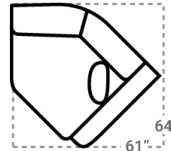

Body 1: All Body Fabric -- Contrast 1 : Both Sides of Pilliow Including Welt

PIECES

Sofa Height : 35" Seat Height: 20" Seat Depth: 20" Arm Height: 26"

SOFAS

01 - Sofa
15 - Queen Sleeper
L: 86" x D: 38"

10L - Tux Sofa*
L: 94" x D: 38"

71 - Loft Sofa
L: 78" x D: 38"

11L - 1 Arm Sofa*
L: 79" x D: 38"

02 - Loveseat
L: 63" x D: 38"

32 - Armless Sofa
L: 72" x D: 38"

03 - Chair
L: 40" x D: 38"

75R - 1 Arm Angle Cuddler*
L: 61" x D: 64"

33 - Sofa Chaise
97 - Sofa Chaise w/Stor.
L: 86" x D: 64"

SECTIONALS

12L - 1 Arm Loveseat*
L: 55" x D: 38"

31 - Armless Love
L: 48" x D: 38"

95R - Tux Loveseat
L: 70" x D: 38"

17 - Corner Chair
L: 38" x D: 38"

18 - Armless Chair
L: 24" x D: 38"

21L - 1 Arm Chaise*
L: 36" x D: 64"

29 - Sq. Cocktail Ottoman
L: 39" x D: 39"

* Available in both Left and Right configurations

CONFIGURATIONS

Dimensions are approximate and subject to change.

Printed: 5/31/2026