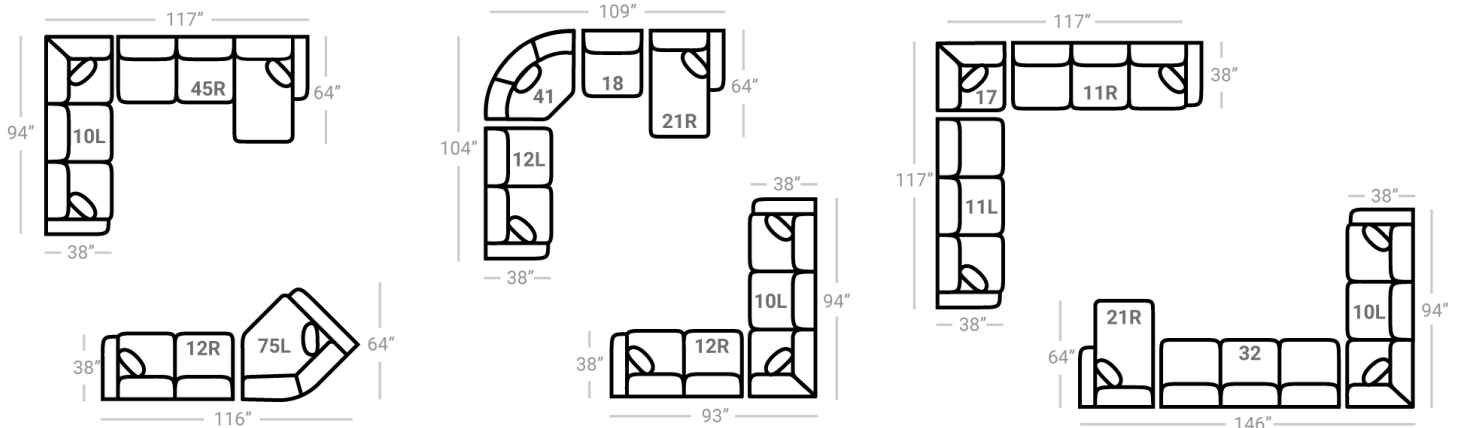

Body 1: All Body Fabric -- Contrast 1 : Both Sides of Pilliow Including Welt

PIECES

Sofa Height : 35" Seat Height: 20" Seat Depth: 20" Arm Height: 26"

SOFAS

01 - Sofa
15 - Queen Sleeper
L: 86" x D: 38"

10L - Tux Sofa*
L: 94" x D: 38"

SECTIONALS

12L - 1 Arm Loveseat*
L: 55" x D: 38"

31 - Armless Love
L: 48" x D: 38"

95R - Tux Loveseat
L: 70" x D: 38"

17 - Corner Chair
L: 38" x D: 38"

18 - Armless Chair
L: 24" x D: 38"

21L - 1 Arm Chaise*
L: 36" x D: 64"

24R - 1 Arm Chair*
L: 33" x D: 38"

41 - Corner Wedge
L: 49" x D: 49"

OTTOMOS

04 - Ottoman
L: 31" x D: 21"

13 - Sm. Sq. Ottoman
36 - Sm. Sq. Storage Ottoman
L: 31" x D: 31"

35 - Sq. Storage Ottoman
L: 38" x D: 38"

29 - Sq. Cocktail Ottoman
L: 39" x D: 39"

* Available in both Left and Right configurations

CONFIGURATIONS

Dimensions are approximate and subject to change.

Printed: 6/10/2026