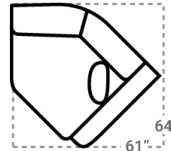

Body 1: All Body Fabric -- Contrast 1 : Both Sides of Pilliow Including Welt

PIECES

Sofa Height : 35" Seat Height: 20" Seat Depth: 20" Arm Height: 26"

SOFAS

01 - Sofa
15 - Queen Sleeper
L: 86" x D: 38"

10L - Tux Sofa*
L: 94" x D: 38"

71 - Loft Sofa
L: 78" x D: 38"

11L - 1 Arm Sofa*
L: 79" x D: 38"

02 - Loveseat
L: 63" x D: 38"

32 - Armless Sofa
L: 72" x D: 38"

03 - Chair
L: 40" x D: 38"

75R - 1 Arm Angle Cuddler*
L: 61" x D: 64"

33 - Sofa Chaise
97 - Sofa Chaise w/Stor.
L: 86" x D: 64"

SECTIONALS

12L - 1 Arm Loveseat*
L: 55" x D: 38"

31 - Armless Love
L: 48" x D: 38"

95R - Tux Loveseat
L: 70" x D: 38"

17 - Corner Chair
L: 38" x D: 38"

18 - Armless Chair
L: 24" x D: 38"

21L - 1 Arm Chaise*
L: 36" x D: 64"

29 - Sq. Cocktail Ottoman
L: 39" x D: 39"

* Available in both Left and Right configurations

CONFIGURATIONS

Dimensions are approximate and subject to change.

Printed: 6/10/2026