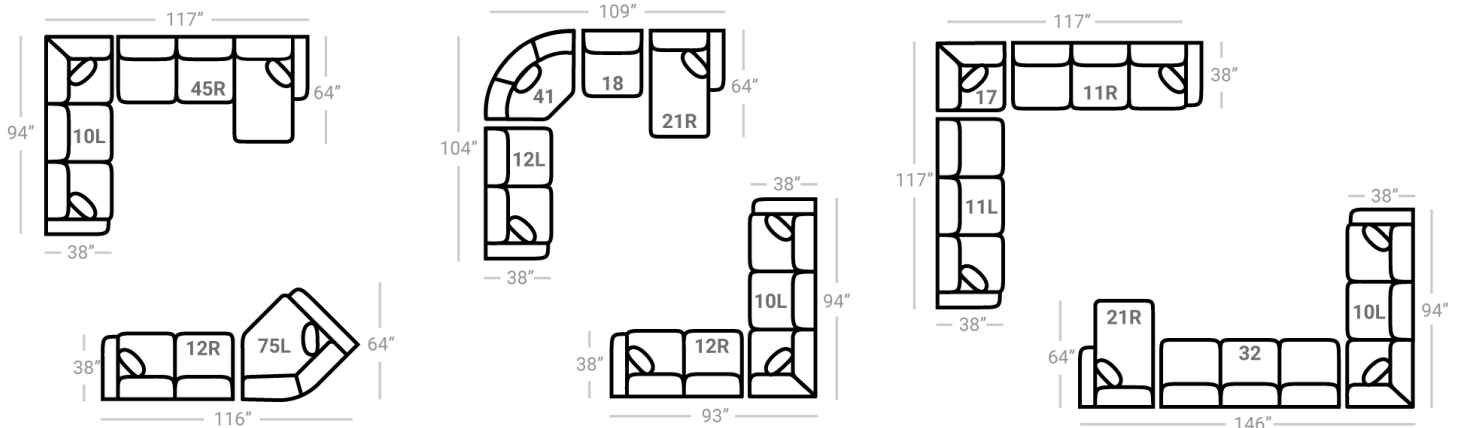

Body 1: All Body Fabric -- Contrast 1 : Both Sides of Pilliow Including Welt

PIECES

Sofa Height : 35" Seat Height: 20" Seat Depth: 20" Arm Height: 26"

SOFAS

01 - Sofa
15 - Queen Sleeper
L: 86" x D: 38"

10L - Tux Sofa*
L: 94" x D: 38"

SECTIONALS

12L - 1 Arm Loveseat*
L: 55" x D: 38"

31 - Armless Love
L: 48" x D: 38"

95R - Tux Loveseat
L: 70" x D: 38"

17 - Corner Chair
L: 38" x D: 38"

18 - Armless Chair
L: 24" x D: 38"

21L - 1 Arm Chaise*
L: 36" x D: 64"

24R - 1 Arm Chair*
L: 33" x D: 38"

41 - Corner Wedge
L: 49" x D: 49"

OTTOMOS

04 - Ottoman
L: 31" x D: 21"

13 - Sm. Sq. Ottoman
36 - Sm. Sq. Storage Ottoman
L: 31" x D: 31"

35 - Sq. Storage Ottoman
L: 38" x D: 38"

29 - Sq. Cocktail Ottoman
L: 39" x D: 39"

* Available in both Left and Right configurations

CONFIGURATIONS

Dimensions are approximate and subject to change.

Printed: 5/31/2026