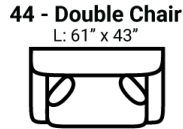

383

Body 1: All Body Fabric
 – Contrast 1: Both Sides of Pillows – Contrast 2: Both Sides of Pillows

Sofa Height : 38" Seat Height: 20" Seat Depth: 26" Arm Height: 25"

PIECES

SOFAS

SECTIONALS

OTTOS

* Available in both Left and Right configurations

CONFIGURATIONS

Dimensions are approximate and subject to change.

Printed: 1/2/2025