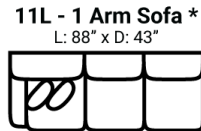

383

Body 1: All Body Fabric
 – Contrast 1: Both Sides of Pillows – Contrast 2: Both Sides of Pillows

Sofa Height : 38" Seat Height: 20" Seat Depth: 26" Arm Height: 25"

PIECES

SOFAS

SECTIONALS

OTTOS

* Available in both Left and Right configurations