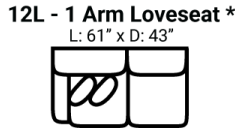

383

Body 1: All Body Fabric
 – Contrast 1: Both Sides of Pillows – Contrast 2: Both Sides of Pillows

Sofa Height : 38" Seat Height: 20" Seat Depth: 26" Arm Height: 25"

PIECES

SOFAS

SECTIONALS

OTTOS

* Available in both Left and Right configurations