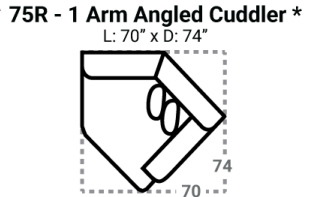

383

Body 1: All Body Fabric
 – Contrast 1: Both Sides of Pillows – Contrast 2: Both Sides of Pillows

Sofa Height : 38" Seat Height: 20" Seat Depth: 26" Arm Height: 25"

PIECES

SOFAS

SECTIONALS

OTTOS

* Available in both Left and Right configurations