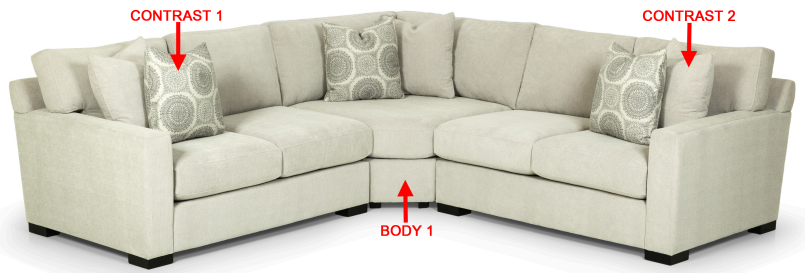

383

Body 1: All Body Fabric
 – Contrast 1: Both Sides of Pillows – Contrast 2: Both Sides of Pillows

Sofa Height : 38" Seat Height: 20" Seat Depth: 26" Arm Height: 25"

PIECES

SOFAS

SECTIONALS

OTTOS

* Available in both Left and Right configurations