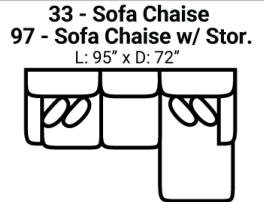

383

Body 1: All Body Fabric
 – Contrast 1: Both Sides of Pillows – Contrast 2: Both Sides of Pillows

Sofa Height : 38" Seat Height: 20" Seat Depth: 26" Arm Height: 25"

PIECES

SOFAS

SECTIONALS

OTTOS

* Available in both Left and Right configurations

CONFIGURATIONS

Dimensions are approximate and subject to change.

Printed: 1/2/2025