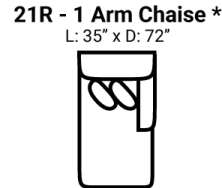

383

Body 1: All Body Fabric
 – Contrast 1: Both Sides of Pillows – Contrast 2: Both Sides of Pillows

Sofa Height : 38" Seat Height: 20" Seat Depth: 26" Arm Height: 25"

PIECES

SOFAS

SECTIONALS

OTTOS

* Available in both Left and Right configurations

CONFIGURATIONS

Dimensions are approximate and subject to change.

Printed: 1/2/2025