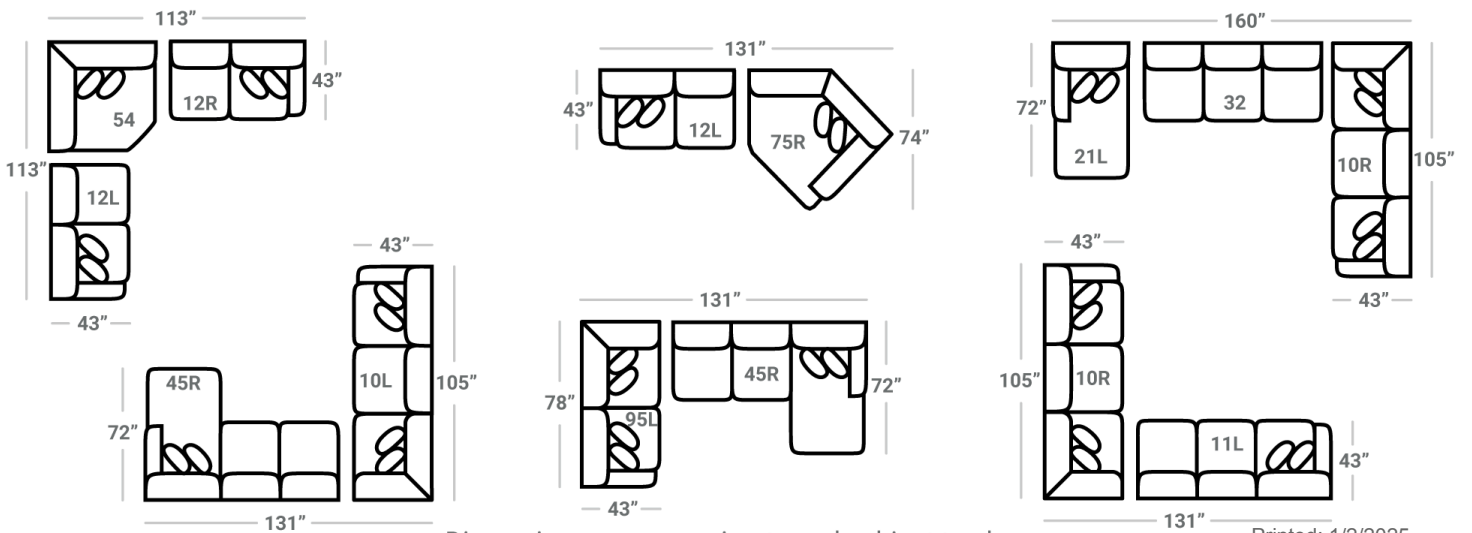

383

Body 1: All Body Fabric
 – Contrast 1: Both Sides of Pillows – Contrast 2: Both Sides of Pillows

Sofa Height : 38" Seat Height: 20" Seat Depth: 26" Arm Height: 25"

PIECES

SOFAS

SECTIONALS

OTTOS

* Available in both Left and Right configurations

CONFIGURATIONS

Dimensions are approximate and subject to change.

Printed: 1/2/2025