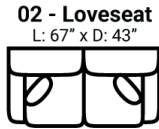

383

Body 1: All Body Fabric
 – Contrast 1: Both Sides of Pillows – Contrast 2: Both Sides of Pillows

Sofa Height : 38" Seat Height: 20" Seat Depth: 26" Arm Height: 25"

PIECES

SOFAS

SECTIONALS

OTTOS

* Available in both Left and Right configurations

CONFIGURATIONS

Dimensions are approximate and subject to change.

Printed: 1/2/2025