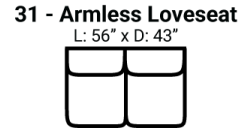

383

Body 1: All Body Fabric
 – Contrast 1: Both Sides of Pillows – Contrast 2: Both Sides of Pillows

Sofa Height : 38" Seat Height: 20" Seat Depth: 26" Arm Height: 25"

PIECES

SOFAS

SECTIONALS

OTTOS

* Available in both Left and Right configurations