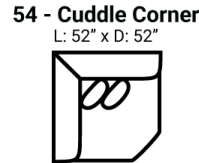

383

Body 1: All Body Fabric
 – Contrast 1: Both Sides of Pillows – Contrast 2: Both Sides of Pillows

Sofa Height : 38" Seat Height: 20" Seat Depth: 26" Arm Height: 25"

PIECES

SOFAS

SECTIONALS

OTTOS

* Available in both Left and Right configurations

CONFIGURATIONS

Dimensions are approximate and subject to change.

Printed: 1/2/2025