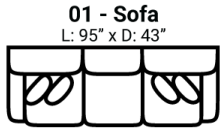

383

Body 1: All Body Fabric
 – Contrast 1: Both Sides of Pillows – Contrast 2: Both Sides of Pillows

Sofa Height : 38" Seat Height: 20" Seat Depth: 26" Arm Height: 25"

PIECES

SOFAS

SECTIONALS

OTTOS

* Available in both Left and Right configurations

CONFIGURATIONS

Dimensions are approximate and subject to change.

Printed: 1/2/2025