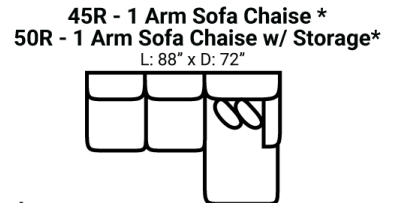

383

Body 1: All Body Fabric
 – Contrast 1: Both Sides of Pillows – Contrast 2: Both Sides of Pillows

Sofa Height : 38" Seat Height: 20" Seat Depth: 26" Arm Height: 25"

PIECES

SOFAS

SECTIONALS

OTTOS

* Available in both Left and Right configurations

CONFIGURATIONS

Dimensions are approximate and subject to change.

Printed: 1/2/2025