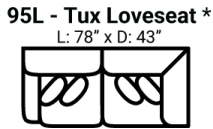

383

Body 1: All Body Fabric
 – Contrast 1: Both Sides of Pillows – Contrast 2: Both Sides of Pillows

Sofa Height : 38" Seat Height: 20" Seat Depth: 26" Arm Height: 25"

PIECES

SOFAS

SECTIONALS

OTTOS

* Available in both Left and Right configurations

CONFIGURATIONS

Dimensions are approximate and subject to change.

Printed: 1/2/2025