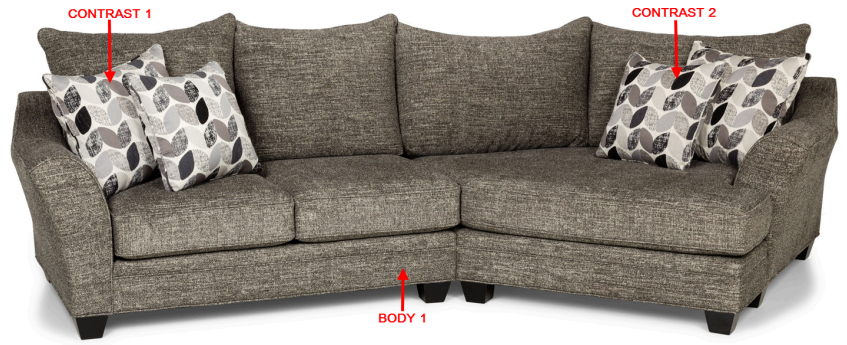

372 think LOCAL

www.stantonsofas.com

Body 1: All Body Fabric

-- Contrast 1: Both Sides of Pillows Including Welt -- Contrast 2: Both Sides of Pillows Including Welt

Sofa Height: 42" Seat Height: 21" Seat Depth: 25" Arm Height: 28"

PIECES

SOFAS

01 - Sofa
L: 103" x D: 44"

02 - Loveseat
L: 78" x D: 44"

44 - Double Chair
L: 70" x D: 44"

33 - Sofa Chaise
97 - Sofa Chaise w/ Stor.
L: 103" x D: 72"

Sofa Chaise cushions are reversible and can be moved with the ottoman to the opposite side

10L - Tux Sofa *
L: 108" x D: 44"

11L - 1 Arm Sofa *
L: 93" x D: 44"

32 - Armless Sofa
L: 82" x D: 44"

45R - 1 Arm Sofa Chaise *
50R - 1 Arm Sofa Chaise w/ Storage*
L: 93" x D: 72"

Sectional Chaise cushions are reversible and can be moved with the ottoman to other sectional pieces with arms

21L - 1 Arm Chaise *
L: 39" x D: 72"

75R - 1 Arm Angled Cuddler *
L: 75" x D: 75"

SECTIONALS

OTTOMANS

29 - Cocktail Otto.
L: 39" x D: 39"

35 - Storage Otto.
L: 37" x D: 37"

43 - Rect. Otto.
47 - Rect. Storage Otto.
L: 50" x D: 28"