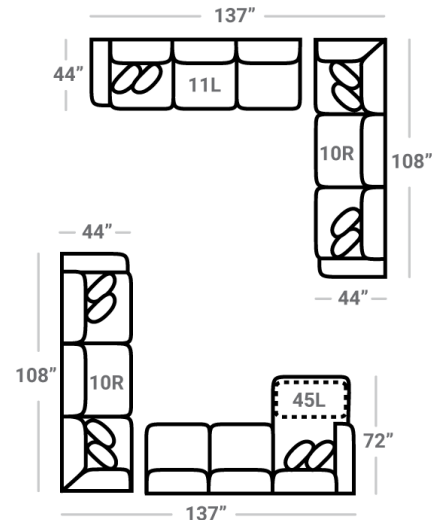

Body 1: All Body Fabric

– Contrast 1: Both Sides of Pillows Including Welt – Contrast 2: Both Sides of Pillows Including Welt

Sofa Height: 42" Seat Height: 21" Seat Depth: 25" Arm Height: 28"

**PIECES**

SOFAS

**17 - Corner Chair**  
L: 44" x D: 44"

**24L - 1 Arm Chair \***  
L: 39" x D: 44"

**18 - Armless Chair**  
L: 28" x D: 44"

**21L - 1 Arm Chaise \***  
L: 39" x D: 72"

**75R - 1 Arm Angled Cuddler \***  
L: 75" x D: 75"

SECTIONALS

OTTOMANS

**29 - Cocktail Otto.**  
L: 39" x D: 39"

**35 - Storage Otto.**  
L: 37" x D: 37"

**43 - Rect. Otto.**  
**47 - Rect. Storage Otto.**  
L: 50" x D: 28"

\* Available in both Left and Right configurations

**CONFIGURATIONS**

Dimensions are approximate and subject to change.