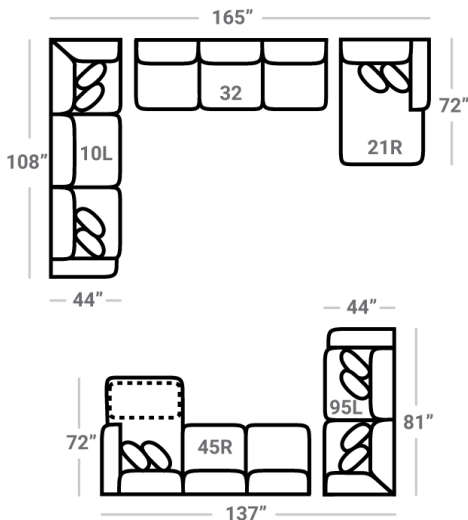

PIECES

SOFAS

01 - Sofa
L: 103" x D: 44"

02 - Loveseat
L: 78" x D: 44"

44 - Double Chair
L: 70" x D: 44"

33 - Sofa Chaise
97 - Sofa Chaise w/ Stor.
L: 103" x D: 72"

Sofa Chaise cushions are reversible and can be moved with the ottoman to the opposite side

95L - Tux Loveseat *
L: 81" x D: 44"

12L - 1 Arm Loveseat *
L: 66" x D: 44"

31 - Armless Loveseat
L: 55" x D: 44"

17 - Corner Chair
L: 44" x D: 44"

24L - 1 Arm Chair *
L: 39" x D: 44"

18 - Armless Chair
L: 28" x D: 44"

21L - 1 Arm Chaise *
L: 39" x D: 72"

75R - 1 Arm Angled Cuddler *
L: 75" x D: 75"

SECTIONALS

OTTOMANS

29 - Cocktail Otto.
L: 39" x D: 39"

35 - Storage Otto.
L: 37" x D: 37"

43 - Rect. Otto.
47 - Rect. Storage Otto.
L: 50" x D: 28"

* Available in both Left and Right configurations

CONFIGURATIONS

Dimensions are approximate and subject to change.

Printed: 4/14/2026