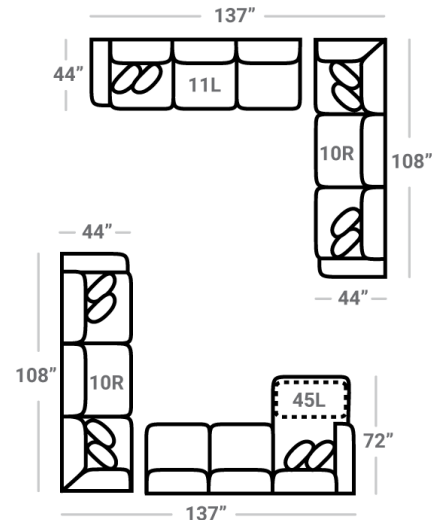

PIECES

SOFAS

01 - Sofa
L: 103" x D: 44"

02 - Loveseat
L: 78" x D: 44"

44 - Double Chair
L: 70" x D: 44"

33 - Sofa Chaise
97 - Sofa Chaise w/ Stor.
L: 103" x D: 72"

Sofa Chaise cushions are reversible and can be moved with the ottoman to the opposite side

95L - Tux Loveseat *
L: 81" x D: 44"

12L - 1 Arm Loveseat *
L: 66" x D: 44"

31 - Armless Loveseat
L: 55" x D: 44"

17 - Corner Chair
L: 44" x D: 44"

24L - 1 Arm Chair *
L: 39" x D: 44"

18 - Armless Chair
L: 28" x D: 44"

21L - 1 Arm Chaise *
L: 39" x D: 72"

75R - 1 Arm Angled Cuddler *
L: 75" x D: 75"

SECTIONALS

OTTOMANS

29 - Cocktail Otto.
L: 39" x D: 39"

35 - Storage Otto.
L: 37" x D: 37"

43 - Rect. Otto.
47 - Rect. Storage Otto.
L: 50" x D: 28"

* Available in both Left and Right configurations

CONFIGURATIONS

Dimensions are approximate and subject to change.

Printed: 4/14/2026