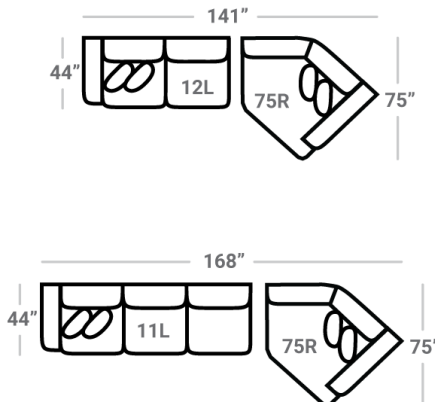

372 think LOCAL

www.stantonsofas.com

Body 1: All Body Fabric

-- Contrast 1: Both Sides of Pillows Including Welt -- Contrast 2: Both Sides of Pillows Including Welt

Sofa Height: 42" Seat Height: 21" Seat Depth: 25" Arm Height: 28"

95L - Tux Loveseat *
L: 81" x D: 44"

12L - 1 Arm Loveseat *
L: 66" x D: 44"

31 - Armless Loveseat
L: 55" x D: 44"

17 - Corner Chair
L: 44" x D: 44"

24L - 1 Arm Chair *
L: 39" x D: 44"

18 - Armless Chair
L: 28" x D: 44"

21L - 1 Arm Chaise *
L: 39" x D: 72"

75R - 1 Arm Angled Cuddler *
L: 75" x D: 75"

SECTIONALS

OTTOMANS

29 - Cocktail Otto.
L: 39" x D: 39"

35 - Storage Otto.
L: 37" x D: 37"

43 - Rect. Otto.
47 - Rect. Storage Otto.
L: 50" x D: 28"

* Available in both Left and Right configurations

CONFIGURATIONS

Dimensions are approximate and subject to change.

Printed: 4/14/2026