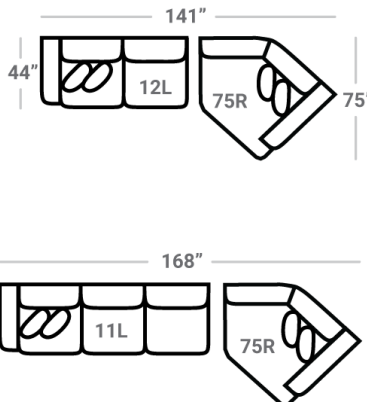

Body 1: All Body Fabric

– Contrast 1: Both Sides of Pillows Including Welt – Contrast 2: Both Sides of Pillows Including Welt

Sofa Height: 42" Seat Height: 21" Seat Depth: 25" Arm Height: 28"

**PIECES**

SOFAS

**17 - Corner Chair**  
L: 44" x D: 44"

**24L - 1 Arm Chair \***  
L: 39" x D: 44"

**18 - Armless Chair**  
L: 28" x D: 44"

**21L - 1 Arm Chaise \***  
L: 39" x D: 72"

**75R - 1 Arm Angled Cuddler \***  
L: 75" x D: 75"

SECTIONALS

OTTOMANS

**29 - Cocktail Otto.**  
L: 39" x D: 39"

**35 - Storage Otto.**  
L: 37" x D: 37"

**43 - Rect. Otto.**  
**47 - Rect. Storage Otto.**  
L: 50" x D: 28"

\* Available in both Left and Right configurations

**CONFIGURATIONS**

Dimensions are approximate and subject to change.