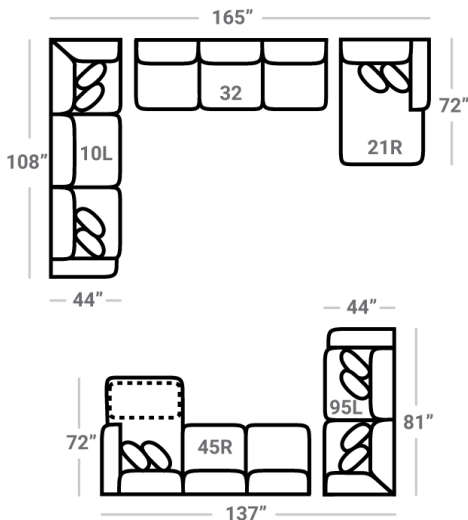

Body 1: All Body Fabric

– Contrast 1: Both Sides of Pillows Including Welt – Contrast 2: Both Sides of Pillows Including Welt

Sofa Height: 42" Seat Height: 21" Seat Depth: 25" Arm Height: 28"

**PIECES**

SOFAS

**17 - Corner Chair**  
L: 44" x D: 44"

**24L - 1 Arm Chair \***  
L: 39" x D: 44"

**18 - Armless Chair**  
L: 28" x D: 44"

**21L - 1 Arm Chaise \***  
L: 39" x D: 72"

**75R - 1 Arm Angled Cuddler \***  
L: 75" x D: 75"

SECTIONALS

OTTOMANS

**29 - Cocktail Otto.**  
L: 39" x D: 39"

**35 - Storage Otto.**  
L: 37" x D: 37"

**43 - Rect. Otto.**  
**47 - Rect. Storage Otto.**  
L: 50" x D: 28"

\* Available in both Left and Right configurations

**CONFIGURATIONS**

Dimensions are approximate and subject to change.