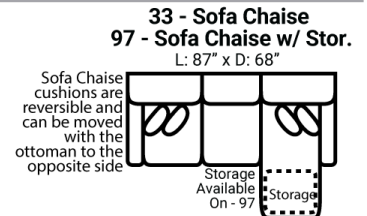

Body 1: All Body Fabric – Contrast 1 : Both Sides of Pillows Including Welt – Contrast 2 : Both Sides of Pillows Including Welt

PIECES

Sofa Height: 36 Seat Height: 20 Seat Depth: 23 Arm Height: 26

SOFAS

SECTIONALS

OTTOMANS

* Available in both Left and Right configurations

CONFIGURATIONS

Dimensions are approximate and subject to change.

Printed: 12/31/2024