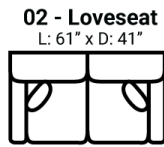

Body 1: All Body Fabric – Contrast 1 : Both Sides of Pillows Including Welt – Contrast 2 : Both Sides of Pillows Including Welt

PIECES

Sofa Height: 36 Seat Height: 20 Seat Depth: 23 Arm Height: 26

SOFAS

SECTIONALS

OTTOMANS

* Available in both Left and Right configurations

CONFIGURATIONS

Dimensions are approximate and subject to change.

Printed: 12/31/2024