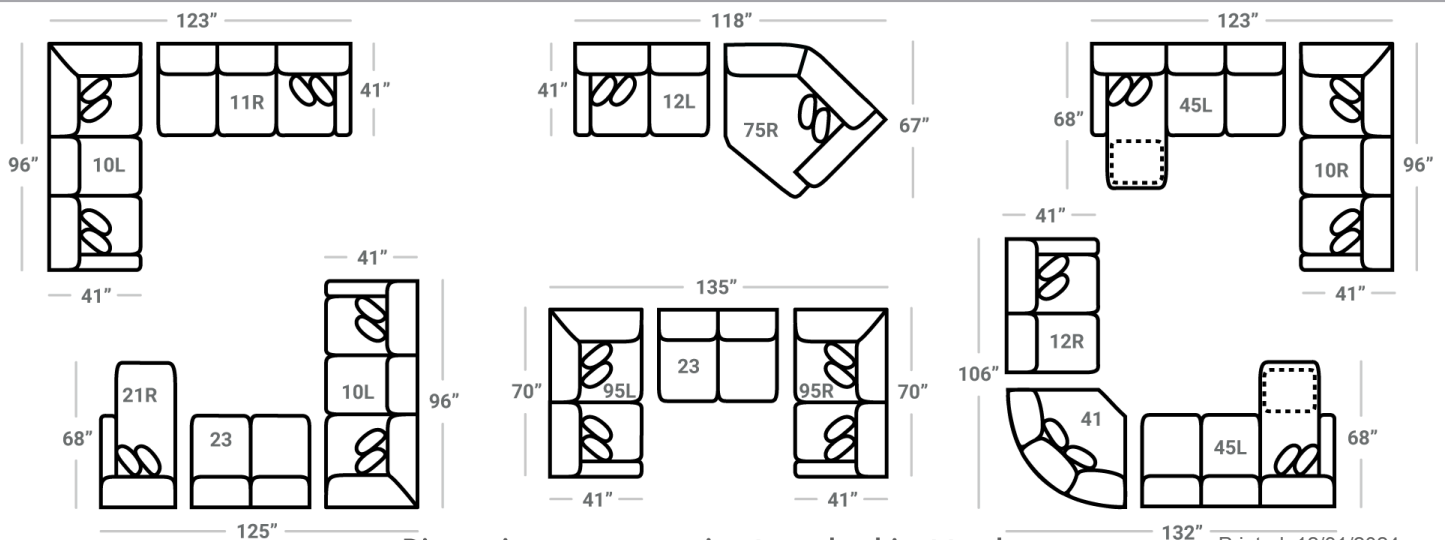

Body 1: All Body Fabric – Contrast 1 : Both Sides of Pillows Including Welt – Contrast 2 : Both Sides of Pillows Including Welt

PIECES

Sofa Height: 36 Seat Height: 20 Seat Depth: 23 Arm Height: 26

SOFAS

SECTIONALS

OTTOMANS

* Available in both Left and Right configurations

CONFIGURATIONS

Dimensions are approximate and subject to change.

Printed: 12/31/2024