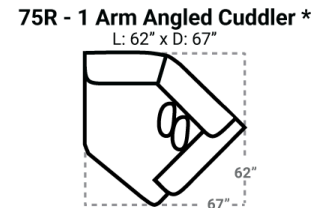

Body 1: All Body Fabric – Contrast 1 : Both Sides of Pillows Including Welt – Contrast 2 : Both Sides of Pillows Including Welt

PIECES

Sofa Height: 36 Seat Height: 20 Seat Depth: 23 Arm Height: 26

SOFAS

SECTIONALS

OTTOMANS

* Available in both Left and Right configurations

CONFIGURATIONS

Dimensions are approximate and subject to change.

Printed: 12/31/2024