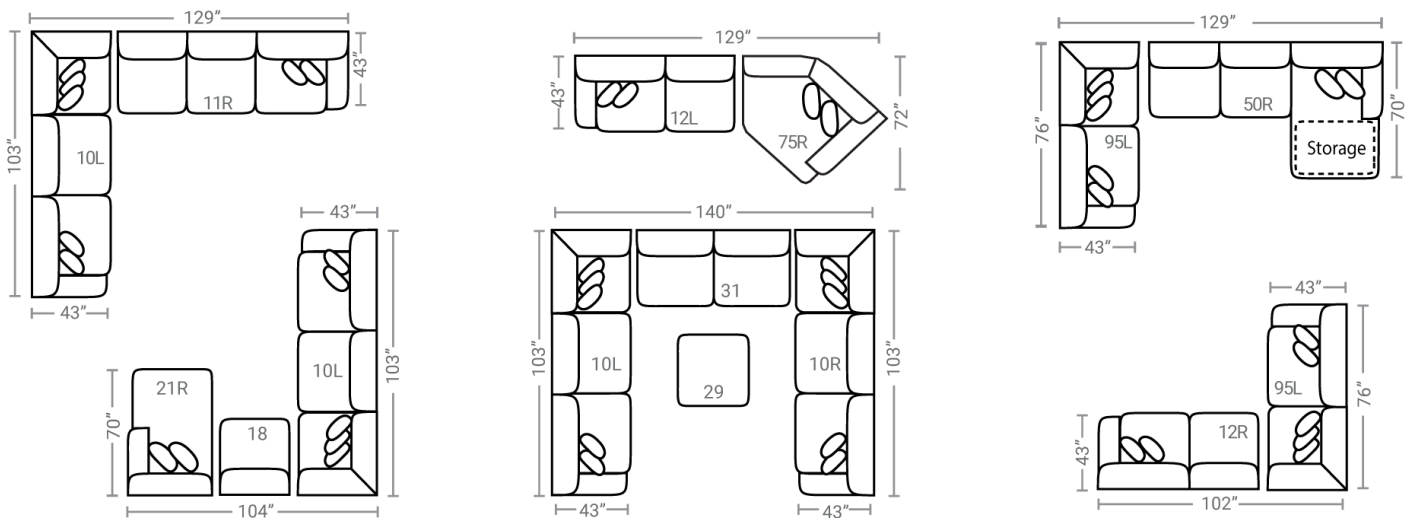

340

Body 1: All Body Fabric – Contrast 1 : Both Sides of Pillows and Welt – Contrast 2 : Both Sides of Pillows and Welt– Contrast 3 : Both Sides of Pillows and Welt

PIECES Sofa Height : 37" Seat Height: 22" Seat Depth: 24" Arm Height: 25"

\* Available in both Left and Right Configurations

Feather seating, backs and pillows

CONFIGURATIONS

Dimensions are approximate.

Printed: 12/21/2024