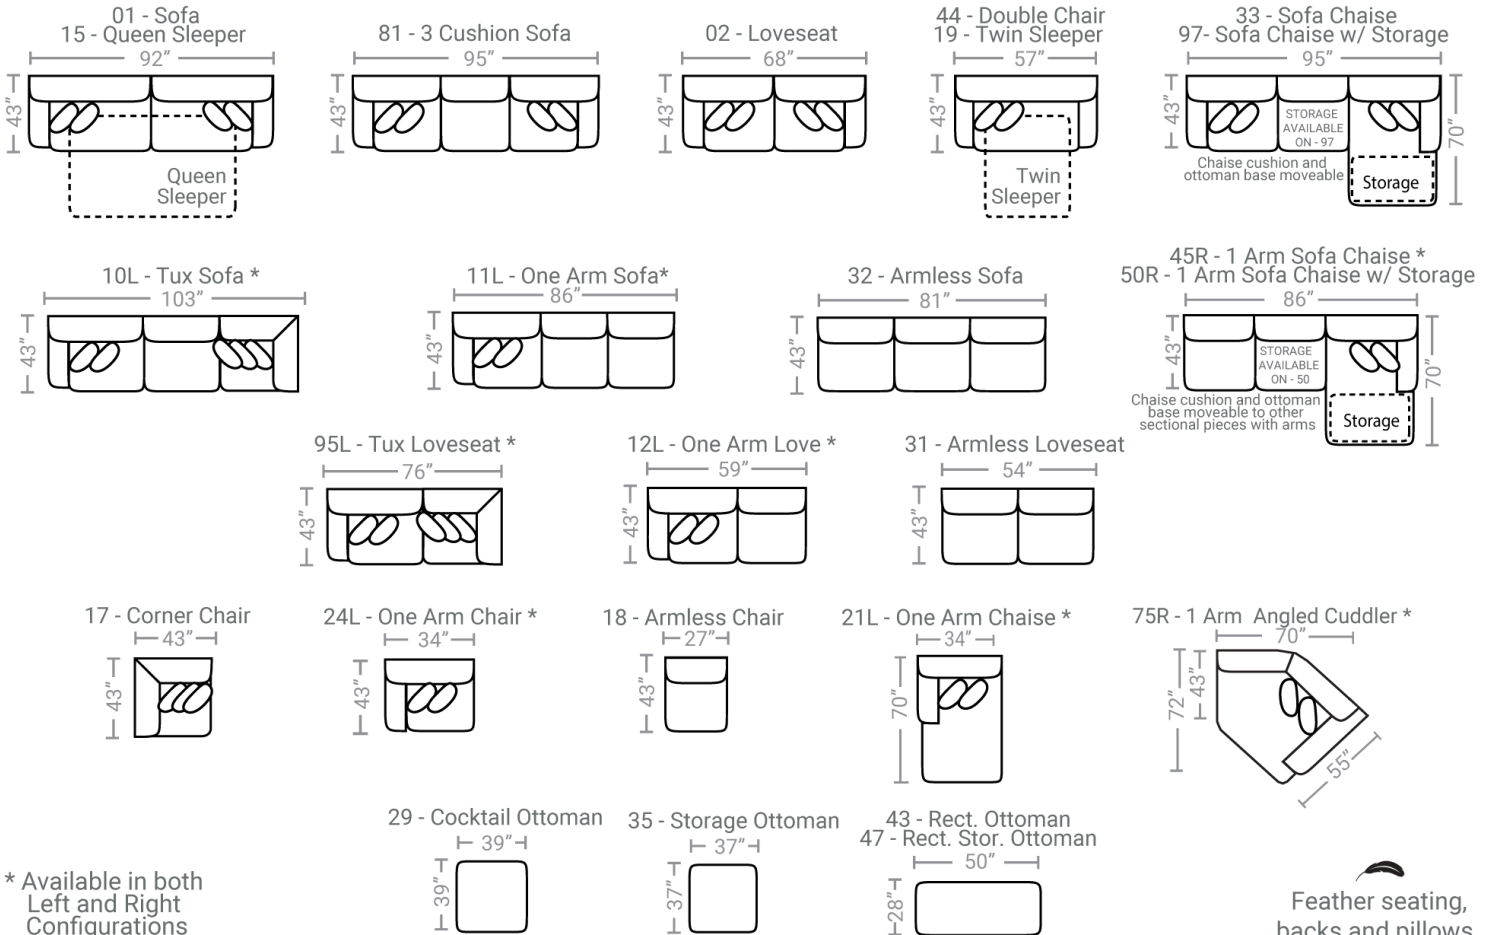

340

Body 1: All Body Fabric – Contrast 1 : Both Sides of Pillows and Welt – Contrast 2 : Both Sides of Pillows and Welt– Contrast 3 : Both Sides of Pillows and Welt

PIECES Sofa Height : 37" Seat Height: 22" Seat Depth: 24" Arm Height: 25"

\* Available in both Left and Right Configurations

Feather seating, backs and pillows

CONFIGURATIONS

Dimensions are approximate.

Printed: 12/21/2024