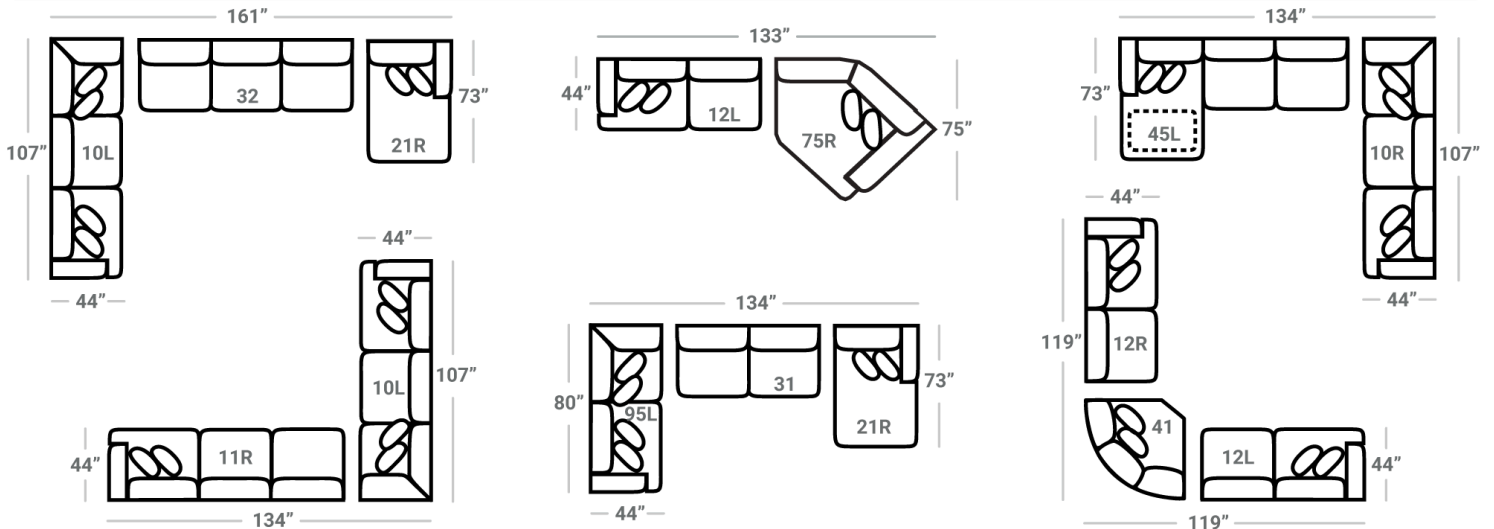

338 think LOCAL

www.stantonsofas.com

Body 1: All Body Fabric – Contrast 1 : Both Sides of Pillows Including Welt – Contrast 2 : Both Sides of Pillows Including Welt

PIECES

Sofa Height : 41" Seat Height: 20" Seat Depth: 26" Arm Height: 26"

SOFAS	<b>01 - Sofa</b> L: 93" x D: 44"	<b>02 - Loveseat</b> L: 67" x D: 44"	<b>44 - Double Chair</b> L: 59" x D: 44"	<b>81 - 3 Cushion Sofa</b> L: 97" x D: 44"	<b>33 - Sofa Chaise</b> <b>97 - Sofa Chaise w/ Stor.</b> L: 97" x D: 73"
	<b>10L - Tux Sofa *</b> L: 107" x D: 44"	<b>11L - 1 Arm Sofa *</b> L: 90" x D: 44"	<b>32 - Armless Sofa</b> L: 82" x D: 44"	<b>45R - 1 Arm Sofa Chaise *</b> <b>50R - 1 Arm Sofa Chaise w/ Stor.*</b> L: 90" x D: 73"	
SECTIONALS	<b>38L - 1 Arm Oversized Chaise *</b> L: 46" x D: 98"	<b>95L - Tux Loveseat *</b> L: 80" x D: 44"	<b>12L - 1 Arm Loveseat *</b> L: 63" x D: 44"	<b>31 - Armless Loveseat</b> L: 55" x D: 44"	
	<b>17 - Corner Chair</b> L: 44" x D: 44"	<b>24L - 1 Arm Chair *</b> L: 36" x D: 44"	<b>18 - Armless Chair</b> L: 29" x D: 44"	<b>41 - Corner Wedge</b> L: 56" x D: 56"	<b>21R - 1 Arm Chaise *</b> L: 35" x D: 73"
OTTOMOS	<b>67 - XL Sq. Cktl Otto.</b> L: 50" x D: 50"	<b>46 - Lg. Sq. Cktl Otto.</b> L: 45" x D: 45"	<b>29 - Cocktail Otto.</b> L: 39" x D: 39"	<b>35 - Stor. Otto.</b> L: 38" x D: 38"	<b>13 - Sm. Sq. Otto.</b> L: 31" x D: 31"
				<b>36 - Sm. Sq. Stor. Otto.</b> L: 31" x D: 31"	<b>43 - Rect. Otto.</b> L: 49" x D: 27"
					<b>47 - Rect. Stor. Otto.</b> L: 49" x D: 27"

\* Available in both Left and Right configurations

CONFIGURATIONS

Dimensions are approximate and subject to change.

Printed: 6/25/2026