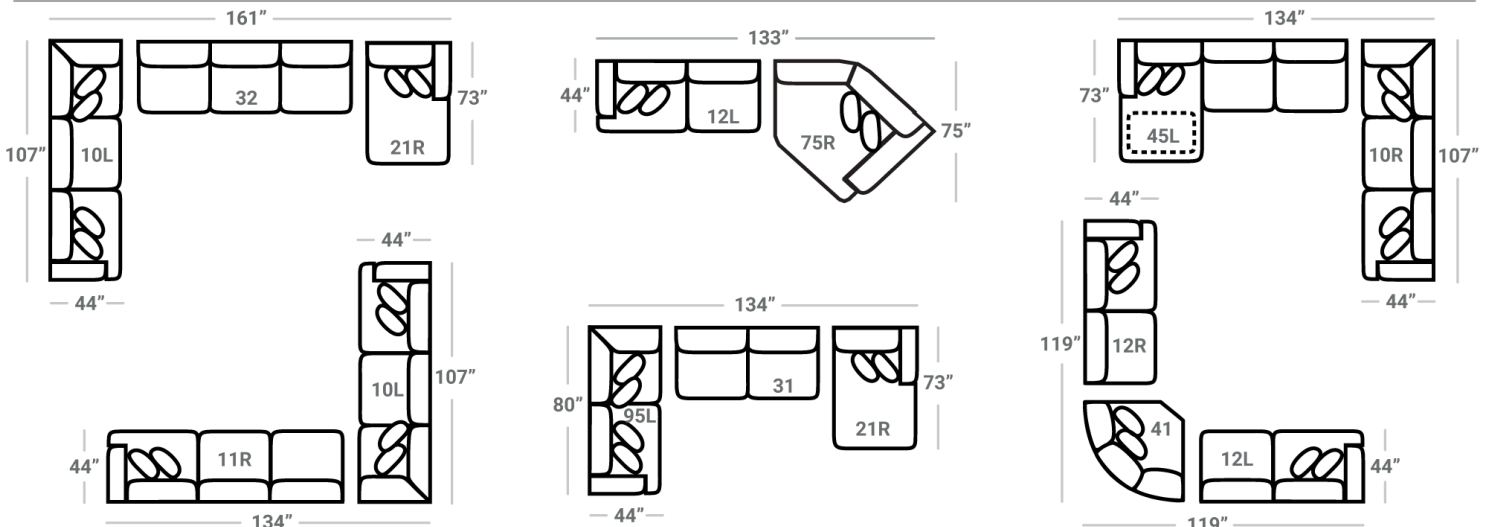

Body 1: All Body Fabric – Contrast 1 : Both Sides of Pillows Including Welt – Contrast 2 : Both Sides of Pillows Including Welt

**PIECES**

Sofa Height : 41" Seat Height: 20" Seat Depth: 26" Arm Height: 26"

<b>SOFAS</b>	<b>01 - Sofa</b> L: 93" x D: 44"	<b>02 - Loveseat</b> L: 67" x D: 44"	<b>44 - Double Chair</b> L: 59" x D: 44"	<b>81 - 3 Cushion Sofa</b> L: 97" x D: 44"	<b>33 - Sofa Chaise</b> <b>97 - Sofa Chaise w/ Stor.</b> L: 97" x D: 73"
					 Storage Available On - 97 Storage
<b>SECTIONALS</b>	<b>10L - Tux Sofa *</b> L: 107" x D: 44"	<b>11L - 1 Arm Sofa *</b> L: 90" x D: 44"	<b>32 - Armless Sofa</b> L: 82" x D: 44"	<b>45R - 1 Arm Sofa Chaise *</b> <b>50R - 1 Arm Sofa Chaise w/ Stor.*</b> L: 90" x D: 73"	
				 Storage Available On - 50 Storage	
	<b>95L - Tux Loveseat *</b> L: 80" x D: 44"	<b>12L - 1 Arm Loveseat *</b> L: 63" x D: 44"	<b>31 - Armless Loveseat</b> L: 55" x D: 44"	Sectional Chaise cushions are reversible and can be moved with the ottoman to other sectional pieces with arms	
<b>OTTOMOS</b>	<b>17 - Corner Chair</b> L: 44" x D: 44"	<b>24L - 1 Arm Chair *</b> L: 36" x D: 44"	<b>18 - Armless Chair</b> L: 29" x D: 44"	<b>41 - Corner Wedge</b> L: 56" x D: 56"	<b>21R - 1 Arm Chaise *</b> L: 35" x D: 73"
	<b>75R - 1 Arm Angled Cuddler *</b> L: 70" x D: 75"				
<b>67 - XL Sq. Cktl Ottoman</b> L: 50" x D: 50"	<b>29 - Cocktail Otto.</b> L: 39" x D: 39"	<b>35 - Storage Otto.</b> L: 38" x D: 38"	<b>43 - Rect. Otto.</b> L: 49" x D: 27"	<b>47 - Rect. Storage Otto.</b> L: 49" x D: 27"	
* Available in both Left and Right configurations					 <b>Feather Seating, Backs and Pillows</b>

**CONFIGURATIONS**

Dimensions are approximate and subject to change.