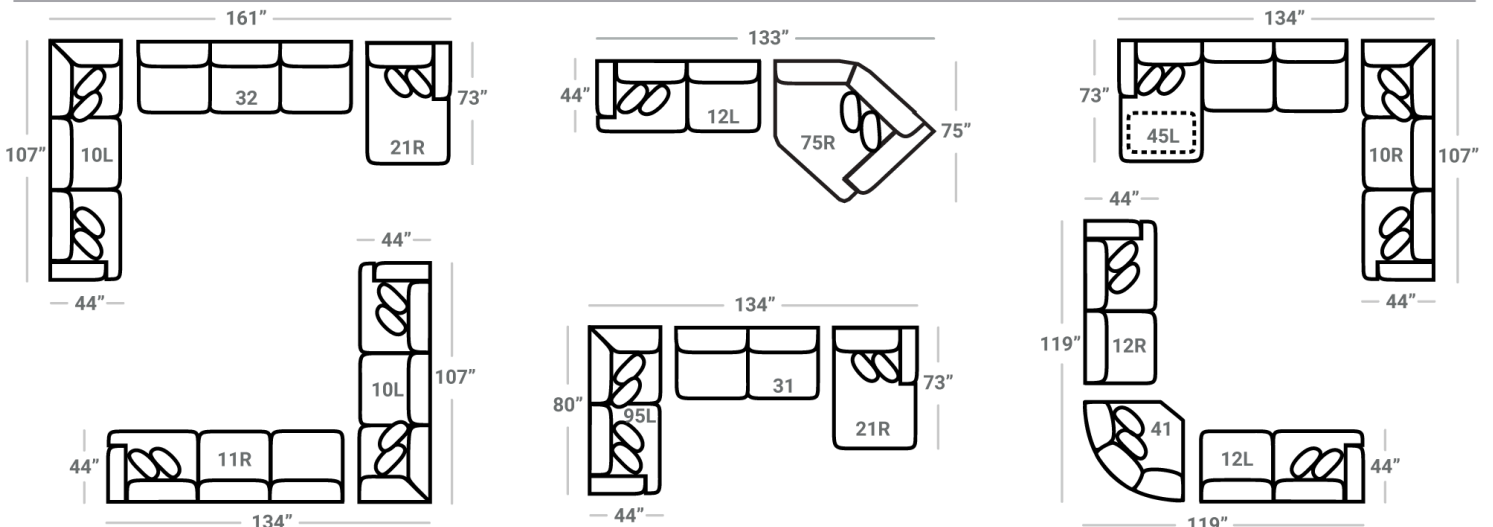

Body 1: All Body Fabric – Contrast 1 : Both Sides of Pillows Including Welt – Contrast 2 : Both Sides of Pillows Including Welt

PIECES

Sofa Height : 41" Seat Height: 20" Seat Depth: 26" Arm Height: 26"

SOFAS	01 - Sofa L: 93" x D: 44" 	02 - Loveseat L: 67" x D: 44" 	44 - Double Chair L: 59" x D: 44" 	81 - 3 Cushion Sofa L: 97" x D: 44" 	33 - Sofa Chaise 97 - Sofa Chaise w/ Stor. L: 97" x D: 73" Storage Available On - 97 Storage Sofa Chaise cushions are reversible and can be moved with the ottoman to the opposite side	
	SECTIONALS	10L - Tux Sofa * L: 107" x D: 44" 	11L - 1 Arm Sofa * L: 90" x D: 44" 	32 - Armless Sofa L: 82" x D: 44" 	45R - 1 Arm Sofa Chaise * 50R - 1 Arm Sofa Chaise w/ Stor.* L: 90" x D: 73" Storage Available On - 50 Storage Sectional Chaise cushions are reversible and can be moved with the ottoman to other sectional pieces with arms	
		95L - Tux Loveseat * L: 80" x D: 44" 	12L - 1 Arm Loveseat * L: 63" x D: 44" 	31 - Armless Loveseat L: 55" x D: 44" 		
17 - Corner Chair L: 44" x D: 44" 		24L - 1 Arm Chair * L: 36" x D: 44" 	18 - Armless Chair L: 29" x D: 44" 	41 - Corner Wedge L: 56" x D: 56" 	21R - 1 Arm Chaise * L: 35" x D: 73" 	75R - 1 Arm Angled Cuddler * L: 70" x D: 75"
OTTOMOS		67 - XL Sq. Cktl Ottoman L: 50" x D: 50" 	29 - Cocktail Otto. L: 39" x D: 39" 	35 - Storage Otto. L: 38" x D: 38" 	43 - Rect. Otto. 47 - Rect. Storage Otto. L: 49" x D: 27" 	

* Available in both Left and Right configurations

CONFIGURATIONS

Dimensions are approximate and subject to change.