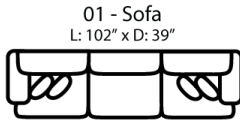

Body 1: All Body Fabric -- Contrast 1 : Both Sides of Pillows -- Contrast 2 : Both Sides of Pillows

PIECES

Sofa Height : 39" Seat Height: 23" Seat Depth: 24" Arm Height: 26"

SOFAS

SECTIONALS

OTTOMANS

\* Available in both Left and Right configurations

CONFIGURATIONS

Dimensions are approximate and subject to change.

Printed: 12/22/2024