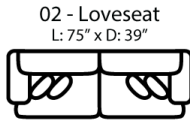

Body 1: All Body Fabric -- Contrast 1 : Both Sides of Pillows -- Contrast 2 : Both Sides of Pillows

PIECES

Sofa Height : 39" Seat Height: 23" Seat Depth: 24" Arm Height: 26"

SOFAS

SECTIONALS

OTTOMANS

\* Available in both Left and Right configurations

CONFIGURATIONS

Dimensions are approximate and subject to change.

Printed: 12/22/2024