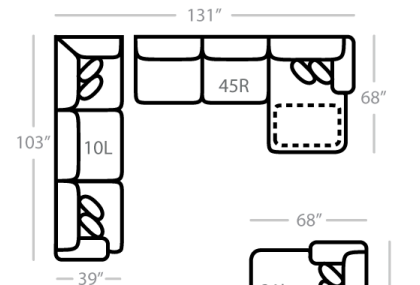

Body 1: All Body Fabric -- Contrast 1 : Both Sides of Pillows -- Contrast 2 : Both Sides of Pillows

PIECES

Sofa Height : 39" Seat Height: 23" Seat Depth: 24" Arm Height: 26"

SOFAS

SECTIONALS

OTTOMANS

* Available in both Left and Right configurations

CONFIGURATIONS

Dimensions are approximate and subject to change.

Printed: 5/31/2026