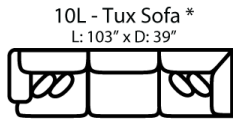

Body 1: All Body Fabric -- Contrast 1 : Both Sides of Pillows -- Contrast 2 : Both Sides of Pillows

PIECES

Sofa Height : 39" Seat Height: 23" Seat Depth: 24" Arm Height: 26"

SOFAS

SECTIONALS

OTTOMANS

\* Available in both Left and Right configurations

CONFIGURATIONS

Dimensions are approximate and subject to change.

Printed: 12/22/2024