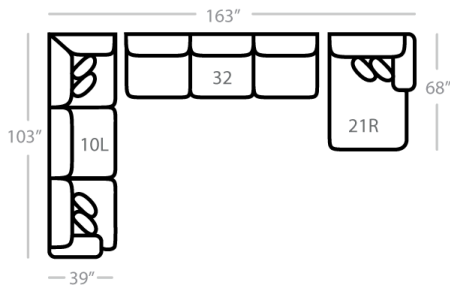

Body 1: All Body Fabric -- Contrast 1 : Both Sides of Pillows -- Contrast 2 : Both Sides of Pillows

PIECES

Sofa Height : 39" Seat Height: 23" Seat Depth: 24" Arm Height: 26"

SOFAS

01 - Sofa  
L: 102" x D: 39"

17 - Corner Chair  
L: 39" x D: 39"

24L - 1 Arm Chair \*  
L: 38" x D: 39"

18 - Armless Chair  
L: 27" x D: 39"

41 - Corner Wedge  
L: 50" x D: 50"

21R - 1 Arm Chaise \*  
L: 42" x D: 68"

75R - 1 Arm Angled Cuddler \*  
L: 69" x D: 72"

OTTOMANS

67 - XL Otto.  
L: 50" x D: 50"

29 - Cocktail Otto.  
L: 39" x D: 39"

43 - Rect. Otto.  
47 - Rect. Storage Otto.  
L: 50" x D: 28"

06 - Large Otto.  
L: 41" x D: 27"

Feather Seating, Backs and Pillows

\* Available in both Left and Right configurations

CONFIGURATIONS

Dimensions are approximate and subject to change.

Printed: 6/10/2026