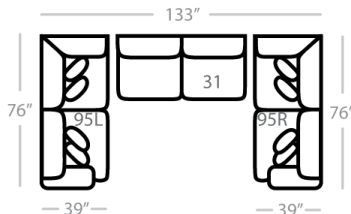

Body 1: All Body Fabric -- Contrast 1 : Both Sides of Pillows -- Contrast 2 : Both Sides of Pillows

PIECES

Sofa Height : 39" Seat Height: 23" Seat Depth: 24" Arm Height: 26"

SOFAS

01 - Sofa  
L: 102" x D: 39"

17 - Corner Chair  
L: 39" x D: 39"

24L - 1 Arm Chair \*  
L: 38" x D: 39"

18 - Armless Chair  
L: 27" x D: 39"

41 - Corner Wedge  
L: 50" x D: 50"

21R - 1 Arm Chaise \*  
L: 42" x D: 68"

75R - 1 Arm Angled Cuddler \*  
L: 69" x D: 72"

OTTOMANS

67 - XL Otto.  
L: 50" x D: 50"

29 - Cocktail Otto.  
L: 39" x D: 39"

43 - Rect. Otto.  
47 - Rect. Storage Otto.  
L: 50" x D: 28"

06 - Large Otto.  
L: 41" x D: 27"

Feather Seating, Backs and Pillows

\* Available in both Left and Right configurations

CONFIGURATIONS

Dimensions are approximate and subject to change.

Printed: 6/10/2026