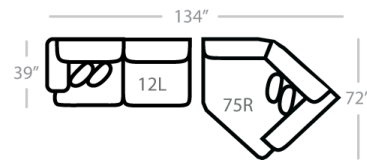

Body 1: All Body Fabric -- Contrast 1 : Both Sides of Pillows -- Contrast 2 : Both Sides of Pillows

PIECES

Sofa Height : 39" Seat Height: 23" Seat Depth: 24" Arm Height: 26"

SOFAS

SECTIONALS

OTTOMANS

\* Available in both Left and Right configurations

CONFIGURATIONS

Dimensions are approximate and subject to change.

Printed: 12/22/2024