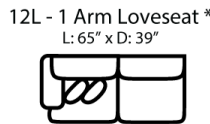

Body 1: All Body Fabric -- Contrast 1 : Both Sides of Pillows -- Contrast 2 : Both Sides of Pillows

PIECES

Sofa Height : 39" Seat Height: 23" Seat Depth: 24" Arm Height: 26"

SOFAS

SECTIONALS

OTTOMANS

\* Available in both Left and Right configurations

CONFIGURATIONS

Dimensions are approximate and subject to change.

Printed: 12/22/2024