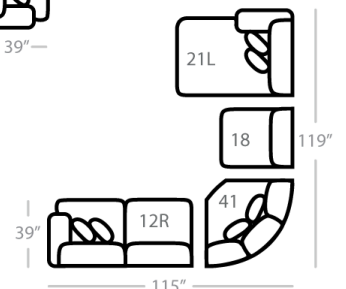

Body 1: All Body Fabric -- Contrast 1 : Both Sides of Pillows -- Contrast 2 : Both Sides of Pillows

PIECES

Sofa Height : 39" Seat Height: 23" Seat Depth: 24" Arm Height: 26"

SOFAS

SECTIONALS

OTTOMANS

\* Available in both Left and Right configurations

CONFIGURATIONS

Dimensions are approximate and subject to change.

Printed: 12/22/2024