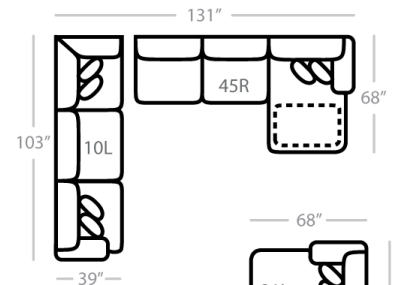

Body 1: All Body Fabric -- Contrast 1 : Both Sides of Pillows -- Contrast 2 : Both Sides of Pillows

PIECES

Sofa Height : 39" Seat Height: 23" Seat Depth: 24" Arm Height: 26"

SOFAS

01 - Sofa  
L: 102" x D: 39"

17 - Corner Chair  
L: 39" x D: 39"

24L - 1 Arm Chair \*  
L: 38" x D: 39"

18 - Armless Chair  
L: 27" x D: 39"

41 - Corner Wedge  
L: 50" x D: 50"

21R - 1 Arm Chaise \*  
L: 42" x D: 68"

75R - 1 Arm Angled Cuddler \*  
L: 69" x D: 72"

OTTOMANS

67 - XL Otto.  
L: 50" x D: 50"

29 - Cocktail Otto.  
L: 39" x D: 39"

43 - Rect. Otto.  
47 - Rect. Storage Otto.  
L: 50" x D: 28"

06 - Large Otto.  
L: 41" x D: 27"

Feather Seating, Backs and Pillows

\* Available in both Left and Right configurations

CONFIGURATIONS

Dimensions are approximate and subject to change.

Printed: 6/10/2026