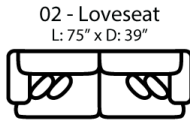

Body 1: All Body Fabric -- Contrast 1 : Both Sides of Pillows -- Contrast 2 : Both Sides of Pillows

PIECES

Sofa Height : 39" Seat Height: 23" Seat Depth: 24" Arm Height: 26"

SOFAS

SECTIONALS

OTTOMANS

* Available in both Left and Right configurations

CONFIGURATIONS

Dimensions are approximate and subject to change.

Printed: 5/31/2026