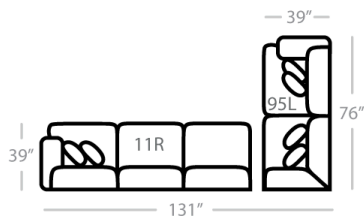

Body 1: All Body Fabric -- Contrast 1 : Both Sides of Pillows -- Contrast 2 : Both Sides of Pillows

PIECES

Sofa Height : 39" Seat Height: 23" Seat Depth: 24" Arm Height: 26"

SOFAS

SECTIONALS

OTTOMANS

\* Available in both Left and Right configurations

CONFIGURATIONS

Dimensions are approximate and subject to change.

Printed: 12/22/2024