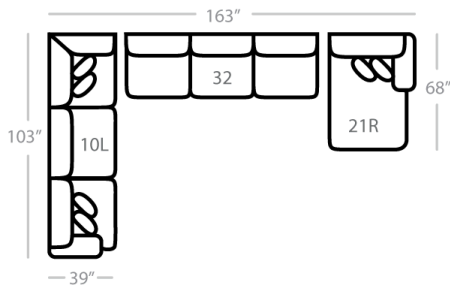

Body 1: All Body Fabric -- Contrast 1 : Both Sides of Pillows -- Contrast 2 : Both Sides of Pillows

PIECES

Sofa Height : 39" Seat Height: 23" Seat Depth: 24" Arm Height: 26"

SOFAS

SECTIONALS

OTTOMANS

* Available in both Left and Right configurations

CONFIGURATIONS

Dimensions are approximate and subject to change.

Printed: 5/31/2026