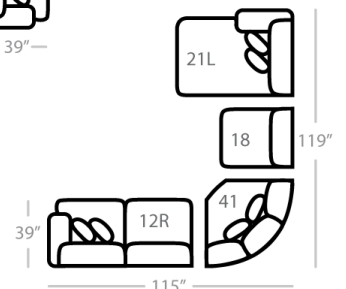

Body 1: All Body Fabric -- Contrast 1 : Both Sides of Pillows -- Contrast 2 : Both Sides of Pillows

PIECES

Sofa Height : 39" Seat Height: 23" Seat Depth: 24" Arm Height: 26"

SOFAS

SECTIONALS

OTTOMANS

* Available in both Left and Right configurations

CONFIGURATIONS

Dimensions are approximate and subject to change.

Printed: 5/31/2026