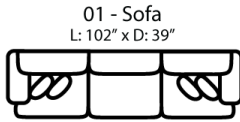

Body 1: All Body Fabric -- Contrast 1 : Both Sides of Pillows -- Contrast 2 : Both Sides of Pillows

PIECES

Sofa Height : 39" Seat Height: 23" Seat Depth: 24" Arm Height: 26"

SOFAS

SECTIONALS

OTTOMANS

* Available in both Left and Right configurations

CONFIGURATIONS

Dimensions are approximate and subject to change.

Printed: 5/31/2026