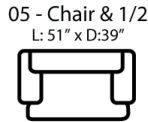

Body 1: All Body Fabric -- Contrast 1 : Both Sides of Pillows -- Contrast 2 : Both Sides of Pillows

PIECES

Sofa Height : 39" Seat Height: 23" Seat Depth: 24" Arm Height: 26"

SOFAS

SECTIONALS

OTTOMANS

\* Available in both Left and Right configurations

CONFIGURATIONS

Dimensions are approximate and subject to change.

Printed: 12/22/2024