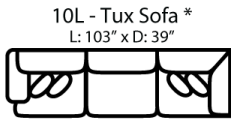

Body 1: All Body Fabric -- Contrast 1 : Both Sides of Pillows -- Contrast 2 : Both Sides of Pillows

PIECES

Sofa Height : 39" Seat Height: 23" Seat Depth: 24" Arm Height: 26"

SOFAS

SECTIONALS

OTTOMANS

* Available in both Left and Right configurations

CONFIGURATIONS

Dimensions are approximate and subject to change.

Printed: 5/31/2026