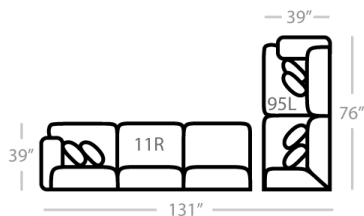

Body 1: All Body Fabric -- Contrast 1 : Both Sides of Pillows -- Contrast 2 : Both Sides of Pillows

PIECES

Sofa Height : 39" Seat Height: 23" Seat Depth: 24" Arm Height: 26"

SOFAS

01 - Sofa  
L: 102" x D: 39"

17 - Corner Chair  
L: 39" x D: 39"

24L - 1 Arm Chair \*  
L: 38" x D: 39"

18 - Armless Chair  
L: 27" x D: 39"

41 - Corner Wedge  
L: 50" x D: 50"

21R - 1 Arm Chaise \*  
L: 42" x D: 68"

75R - 1 Arm Angled Cuddler \*  
L: 69" x D: 72"

OTTOMANS

67 - XL Otto.  
L: 50" x D: 50"

29 - Cocktail Otto.  
L: 39" x D: 39"

43 - Rect. Otto.  
47 - Rect. Storage Otto.  
L: 50" x D: 28"

06 - Large Otto.  
L: 41" x D: 27"

Feather Seating, Backs and Pillows

\* Available in both Left and Right configurations

CONFIGURATIONS

Dimensions are approximate and subject to change.

Printed: 6/10/2026