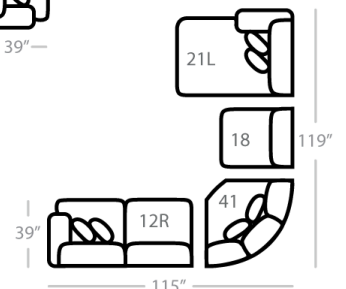

Body 1: All Body Fabric -- Contrast 1 : Both Sides of Pillows -- Contrast 2 : Both Sides of Pillows

PIECES

Sofa Height : 39" Seat Height: 23" Seat Depth: 24" Arm Height: 26"

SOFAS

01 - Sofa  
L: 102" x D: 39"

17 - Corner Chair  
L: 39" x D: 39"

24L - 1 Arm Chair \*  
L: 38" x D: 39"

18 - Armless Chair  
L: 27" x D: 39"

41 - Corner Wedge  
L: 50" x D: 50"

21R - 1 Arm Chaise \*  
L: 42" x D: 68"

75R - 1 Arm Angled Cuddler \*  
L: 69" x D: 72"

OTTOMANS

67 - XL Otto.  
L: 50" x D: 50"

29 - Cocktail Otto.  
L: 39" x D: 39"

43 - Rect. Otto.  
47 - Rect. Storage Otto.  
L: 50" x D: 28"

06 - Large Otto.  
L: 41" x D: 27"

Feather Seating, Backs and Pillows

\* Available in both Left and Right configurations

CONFIGURATIONS

Dimensions are approximate and subject to change.

Printed: 6/10/2026