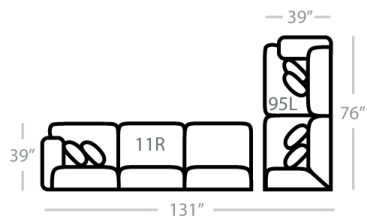

Body 1: All Body Fabric -- Contrast 1 : Both Sides of Pillows -- Contrast 2 : Both Sides of Pillows

PIECES

Sofa Height : 39" Seat Height: 23" Seat Depth: 24" Arm Height: 26"

SOFAS

SECTIONALS

OTTOMANS

* Available in both Left and Right configurations

CONFIGURATIONS

Dimensions are approximate and subject to change.

Printed: 5/31/2026