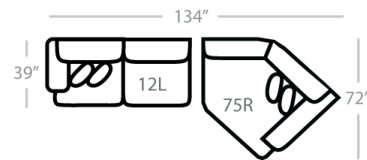

Body 1: All Body Fabric -- Contrast 1 : Both Sides of Pillows -- Contrast 2 : Both Sides of Pillows

PIECES

Sofa Height : 39" Seat Height: 23" Seat Depth: 24" Arm Height: 26"

SOFAS

SECTIONALS

OTTOMANS

* Available in both Left and Right configurations

CONFIGURATIONS

Dimensions are approximate and subject to change.

Printed: 5/31/2026