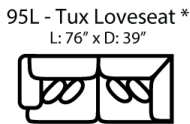

Body 1: All Body Fabric -- Contrast 1 : Both Sides of Pillows -- Contrast 2 : Both Sides of Pillows

PIECES

Sofa Height : 39" Seat Height: 23" Seat Depth: 24" Arm Height: 26"

SOFAS

SECTIONALS

OTTOMANS

* Available in both Left and Right configurations

CONFIGURATIONS

Dimensions are approximate and subject to change.

Printed: 5/31/2026