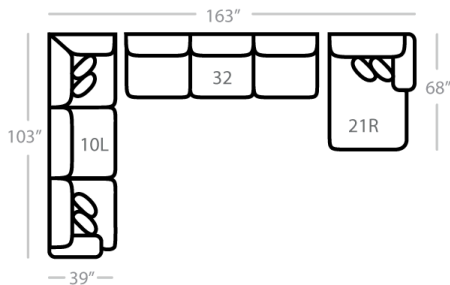

Body 1: All Body Fabric -- Contrast 1 : Both Sides of Pillows -- Contrast 2 : Both Sides of Pillows

PIECES

Sofa Height : 39" Seat Height: 23" Seat Depth: 24" Arm Height: 26"

SOFAS

SECTIONALS

OTTOMANS

\* Available in both Left and Right configurations

CONFIGURATIONS

Dimensions are approximate and subject to change.

Printed: 12/22/2024