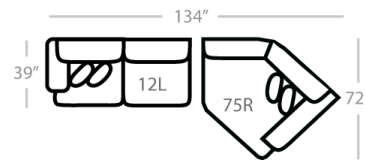

17 - Corner Chair  
L: 39" x D: 39"

24L - 1 Arm Chair \*  
L: 38" x D: 39"

18 - Armless Chair  
L: 27" x D: 39"

41 - Corner Wedge  
L: 50" x D: 50"

21R - 1 Arm Chaise \*  
L: 42" x D: 68"

75R - 1 Arm Angled Cuddler \*  
L: 69" x D: 72"

OTTOMANS

67 - XL Otto.  
L: 50" x D: 50"

29 - Cocktail Otto.  
L: 39" x D: 39"

43 - Rect. Otto.  
47 - Rect. Storage Otto.  
L: 50" x D: 28"

06 - Large Otto.  
L: 41" x D: 27"

Feather Seating, Backs and Pillows

\* Available in both Left and Right configurations

CONFIGURATIONS

Dimensions are approximate and subject to change.

Printed: 6/10/2026