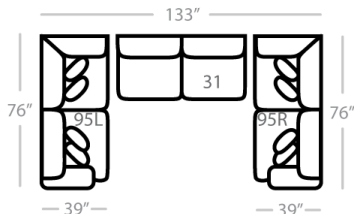

Body 1: All Body Fabric -- Contrast 1 : Both Sides of Pillows -- Contrast 2 : Both Sides of Pillows

PIECES

Sofa Height : 39" Seat Height: 23" Seat Depth: 24" Arm Height: 26"

SOFAS

SECTIONALS

OTTOMANS

* Available in both Left and Right configurations

CONFIGURATIONS

Dimensions are approximate and subject to change.

Printed: 5/31/2026