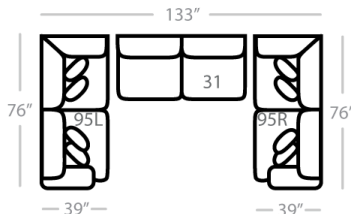

Body 1: All Body Fabric -- Contrast 1 : Both Sides of Pillows -- Contrast 2 : Both Sides of Pillows

PIECES

Sofa Height : 39" Seat Height: 23" Seat Depth: 24" Arm Height: 26"

SOFAS

SECTIONALS

OTTOMANS

\* Available in both Left and Right configurations

CONFIGURATIONS

Dimensions are approximate and subject to change.

Printed: 12/22/2024