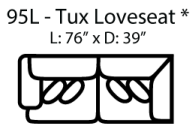

Body 1: All Body Fabric -- Contrast 1 : Both Sides of Pillows -- Contrast 2 : Both Sides of Pillows

PIECES

Sofa Height : 39" Seat Height: 23" Seat Depth: 24" Arm Height: 26"

SOFAS

SECTIONALS

OTTOMANS

\* Available in both Left and Right configurations

CONFIGURATIONS

Dimensions are approximate and subject to change.

Printed: 12/22/2024