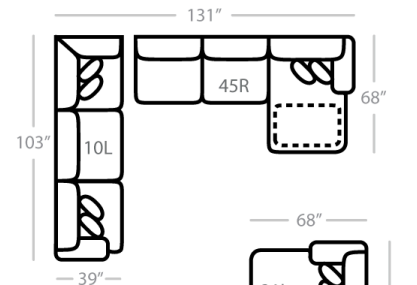

Body 1: All Body Fabric -- Contrast 1 : Both Sides of Pillows -- Contrast 2 : Both Sides of Pillows

PIECES

Sofa Height : 39" Seat Height: 23" Seat Depth: 24" Arm Height: 26"

SOFAS

SECTIONALS

OTTOMANS

\* Available in both Left and Right configurations

CONFIGURATIONS

Dimensions are approximate and subject to change.

Printed: 12/22/2024