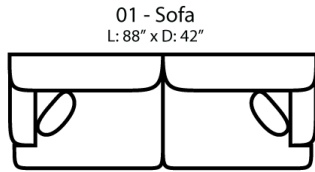

308

Body 1: All Body Fabric -- Contrast 1 : Both Sides of Pillows (Top Stitched)

PIECES

Sofa Height : 36" Seat Height: 20" Seat Depth: 25" Arm Height: 25"

Non-Reversible seat cushion. Cannot be flipped L/R

SOFAS

SECTIONALS

OTTOMANS

\* Available in both Left and Right configurations

CONFIGURATIONS

Dimensions are approximate and subject to change.

Printed: 12/21/2024