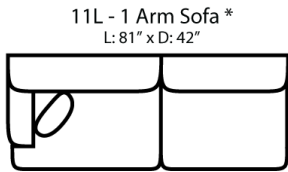

308

Body 1: All Body Fabric -- Contrast 1 : Both Sides of Pillows (Top Stitched)

PIECES

Sofa Height : 36" Seat Height: 20" Seat Depth: 25" Arm Height: 25"

Non-Reversible seat cushion. Cannot be flipped L/R

SOFAS

SECTIONALS

OTTOMANS

\* Available in both Left and Right configurations

CONFIGURATIONS

Dimensions are approximate and subject to change.

Printed: 12/21/2024