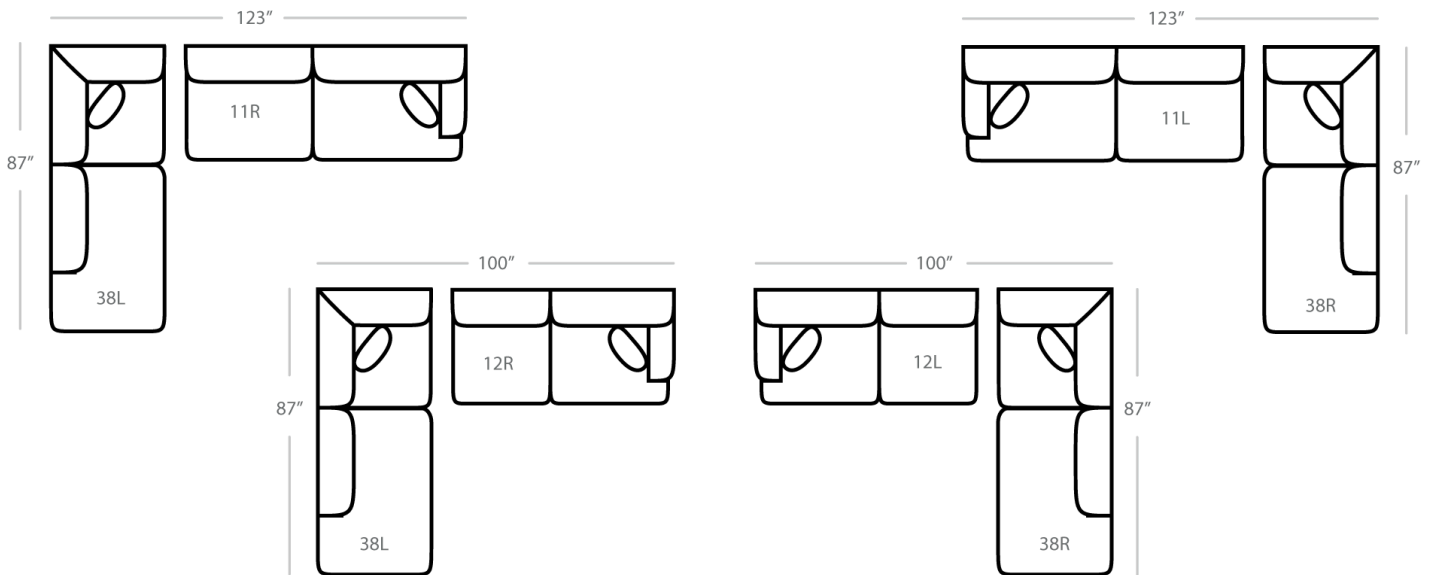

308

Body 1: All Body Fabric -- Contrast 1 : Both Sides of Pillows (Top Stitched)

PIECES

Sofa Height : 36" Seat Height: 20" Seat Depth: 25" Arm Height: 25"

Non-Reversible seat cushion. Cannot be flipped L/R

SOFAS

SECTIONALS

OTTOMANS

\* Available in both Left and Right configurations

CONFIGURATIONS

Dimensions are approximate and subject to change.

Printed: 12/21/2024