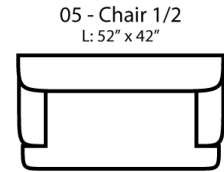

308

Body 1: All Body Fabric -- Contrast 1 : Both Sides of Pillows (Top Stitched)

PIECES

Sofa Height : 36" Seat Height: 20" Seat Depth: 25" Arm Height: 25"

Non-Reversible seat cushion. Cannot be flipped L/R

SOFAS

SECTIONALS

OTTOMANS

\* Available in both Left and Right configurations

CONFIGURATIONS

Dimensions are approximate and subject to change.

Printed: 12/21/2024