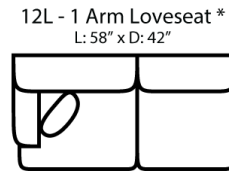

308

Body 1: All Body Fabric -- Contrast 1 : Both Sides of Pillows (Top Stitched)

PIECES

Sofa Height : 36" Seat Height: 20" Seat Depth: 25" Arm Height: 25"

Non-Reversible seat cushion. Cannot be flipped L/R

SOFAS

SECTIONALS

OTTOMANS

\* Available in both Left and Right configurations

CONFIGURATIONS

Dimensions are approximate and subject to change.

Printed: 12/21/2024