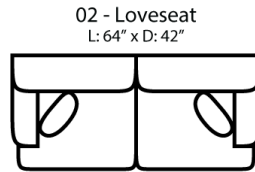

308

Body 1: All Body Fabric -- Contrast 1 : Both Sides of Pillows (Top Stitched)

PIECES

Sofa Height : 36" Seat Height: 20" Seat Depth: 25" Arm Height: 25"

Non-Reversible seat cushion. Cannot be flipped L/R

SOFAS

SECTIONALS

OTTOMANS

\* Available in both Left and Right configurations

CONFIGURATIONS

Dimensions are approximate and subject to change.

Printed: 12/21/2024