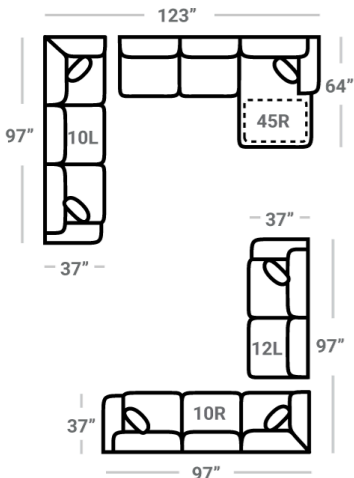

283

CONTRAST 1
(Both Sides w/ Welt)

BODY 1

Body 1: All Body Fabric – Contrast 1 : Both Sides of Pillows Including Welt

Sofa Height : 37" Seat Height: 21" Seat Depth: 22" Arm Height: 25"

PIECES

SOFAS

SECTIONALS

OTTOMANS

* Available in both Left and Right configurations

CONFIGURATIONS

Dimensions are approximate and subject to change.

Printed: 1/2/2025