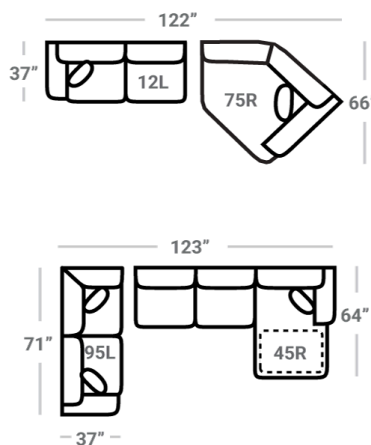

283

CONTRAST 1
(Both Sides w/ Welt)

BODY 1

Body 1: All Body Fabric – Contrast 1 : Both Sides of Pillows Including Welt

Sofa Height : 37" Seat Height: 21" Seat Depth: 22" Arm Height: 25"

PIECES

SOFAS

SECTIONALS

OTTOMANS

* Available in both Left and Right configurations

CONFIGURATIONS

Dimensions are approximate and subject to change.

Printed: 1/2/2025