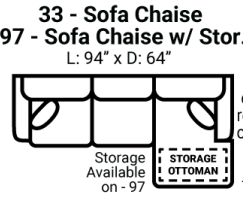

Body 1: All Body Fabric – Contrast 1 : Both Sides of Pillows Including Welt

Sofa Height : 37" Seat Height: 21" Seat Depth: 22" Arm Height: 25"

PIECES

SOFAS

SECTIONALS

OTTOMANS

* Available in both Left and Right configurations

CONFIGURATIONS

Dimensions are approximate and subject to change.