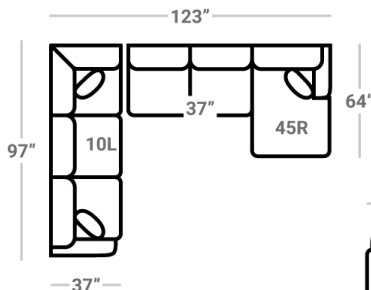

Body 1: All Body Fabric – Contrast 1 : Both Sides of Pillows Including Welt

Sofa Height : 37" Seat Height: 21" Seat Depth: 22" Arm Height: 25"

PIECES

SOFAS

SECTIONALS

OTTOMANS

* Available in both Left and Right configurations

CONFIGURATIONS

Dimensions are approximate and subject to change.