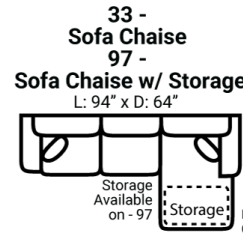

283

CONTRAST 1
(Both Sides w/ Welt)

BODY 1

Body 1: All Body Fabric – Contrast 1 : Both Sides of Pillows Including Welt

Sofa Height : 37" Seat Height: 21" Seat Depth: 22" Arm Height: 25"

PIECES

SOFAS

SECTIONALS

OTTOMANS

* Available in both Left and Right configurations

CONFIGURATIONS

Dimensions are approximate and subject to change.

Printed: 1/2/2025