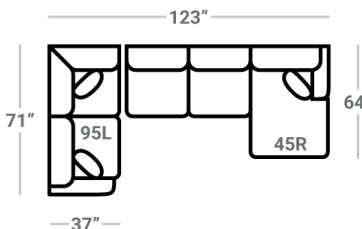

Body 1: All Body Fabric – Contrast 1 : Both Sides of Pillows Including Welt

Sofa Height : 37" Seat Height: 21" Seat Depth: 22" Arm Height: 25"

PIECES

SOFAS

SECTIONALS

OTTOMANS

* Available in both Left and Right configurations

CONFIGURATIONS

Dimensions are approximate and subject to change.