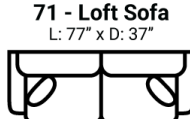

Body 1: All Body Fabric – Contrast 1 : Both Sides of Pillows Including Welt

Sofa Height : 37" Seat Height: 21" Seat Depth: 22" Arm Height: 25"

PIECES

SOFAS

SECTIONALS

OTTOMANS

* Available in both Left and Right configurations

CONFIGURATIONS

Dimensions are approximate and subject to change.