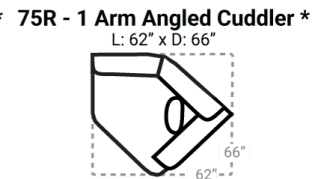

283

CONTRAST 1
(Both Sides w/ Welt)

BODY 1

Body 1: All Body Fabric – Contrast 1 : Both Sides of Pillows Including Welt

Sofa Height : 37" Seat Height: 21" Seat Depth: 22" Arm Height: 25"

PIECES

SOFAS

SECTIONALS

OTTOMANS

* Available in both Left and Right configurations

CONFIGURATIONS

Dimensions are approximate and subject to change.

Printed: 1/2/2025