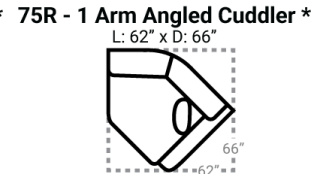

Body 1: All Body Fabric – Contrast 1 : Both Sides of Pillows Including Welt

Sofa Height : 37" Seat Height: 21" Seat Depth: 22" Arm Height: 25"

PIECES

SOFAS

SECTIONALS

OTTOMANS

* Available in both Left and Right configurations

CONFIGURATIONS

Dimensions are approximate and subject to change.