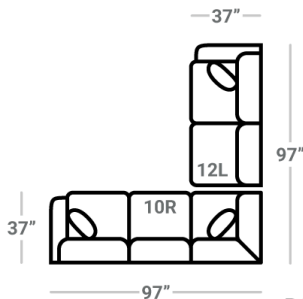

Body 1: All Body Fabric – Contrast 1 : Both Sides of Pillows Including Welt

Sofa Height : 37" Seat Height: 21" Seat Depth: 22" Arm Height: 25"

PIECES

SOFAS

SECTIONALS

OTTOMANS

* Available in both Left and Right configurations

CONFIGURATIONS

Dimensions are approximate and subject to change.