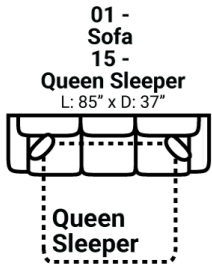

283

CONTRAST 1
(Both Sides w/ Welt)

BODY 1

Body 1: All Body Fabric – Contrast 1 : Both Sides of Pillows Including Welt

Sofa Height : 37" Seat Height: 21" Seat Depth: 22" Arm Height: 25"

PIECES

SOFAS

SECTIONALS

OTTOMANS

* Available in both Left and Right configurations

CONFIGURATIONS

Dimensions are approximate and subject to change.

Printed: 1/2/2025