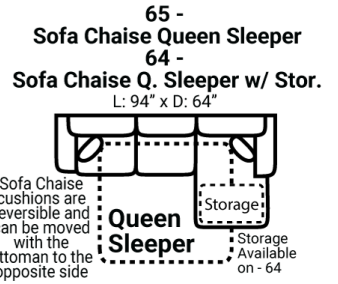

283

CONTRAST 1
(Both Sides w/ Welt)

BODY 1

Body 1: All Body Fabric – Contrast 1 : Both Sides of Pillows Including Welt

Sofa Height : 37" Seat Height: 21" Seat Depth: 22" Arm Height: 25"

PIECES

SOFAS

SECTIONALS

OTTOMANS

* Available in both Left and Right configurations

CONFIGURATIONS

Dimensions are approximate and subject to change.

Printed: 1/2/2025