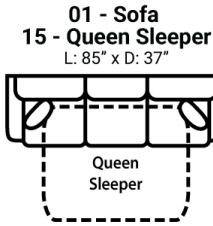

Body 1: All Body Fabric – Contrast 1 : Both Sides of Pillows Including Welt

Sofa Height : 37" Seat Height: 21" Seat Depth: 22" Arm Height: 25"

PIECES

SOFAS

SECTIONALS

OTTOMANS

* Available in both Left and Right configurations

CONFIGURATIONS

Dimensions are approximate and subject to change.