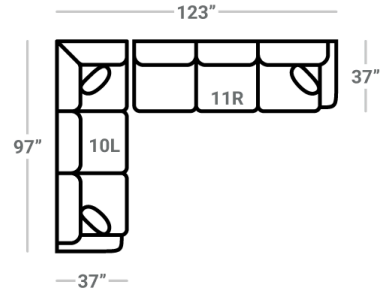

Body 1: All Body Fabric – Contrast 1 : Both Sides of Pillows Including Welt

Sofa Height : 37" Seat Height: 21" Seat Depth: 22" Arm Height: 25"

PIECES

SOFAS

SECTIONALS

OTTOMANS

* Available in both Left and Right configurations

CONFIGURATIONS

Dimensions are approximate and subject to change.