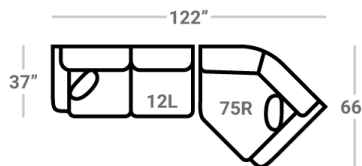

Body 1: All Body Fabric – Contrast 1 : Both Sides of Pillows Including Welt

Sofa Height : 37" Seat Height: 21" Seat Depth: 22" Arm Height: 25"

PIECES

SOFAS

SECTIONALS

OTTOMANS

* Available in both Left and Right configurations

CONFIGURATIONS

Dimensions are approximate and subject to change.