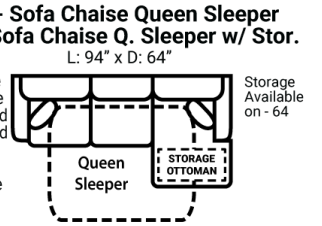

Body 1: All Body Fabric – Contrast 1 : Both Sides of Pillows Including Welt

Sofa Height : 37" Seat Height: 21" Seat Depth: 22" Arm Height: 25"

PIECES

SOFAS

SECTIONALS

OTTOMANS

* Available in both Left and Right configurations

CONFIGURATIONS

Dimensions are approximate and subject to change.