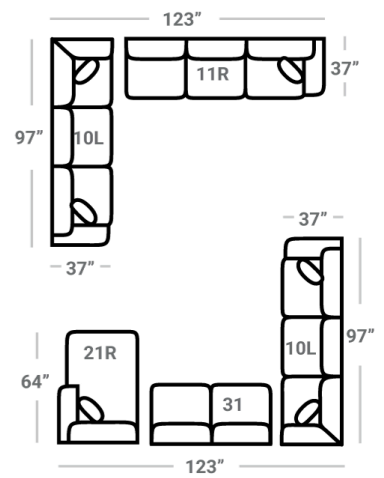

283

CONTRAST 1
(Both Sides w/ Welt)

BODY 1

Body 1: All Body Fabric – Contrast 1 : Both Sides of Pillows Including Welt

Sofa Height : 37" Seat Height: 21" Seat Depth: 22" Arm Height: 25"

PIECES

SOFAS

SECTIONALS

OTTOMANS

* Available in both Left and Right configurations

CONFIGURATIONS

Dimensions are approximate and subject to change.

Printed: 1/2/2025