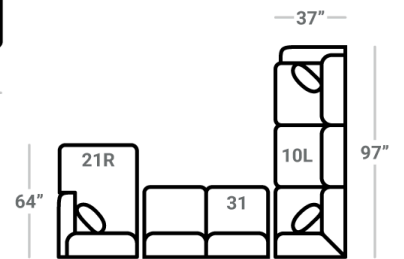

Body 1: All Body Fabric – Contrast 1 : Both Sides of Pillows Including Welt

Sofa Height : 37" Seat Height: 21" Seat Depth: 22" Arm Height: 25"

PIECES

SOFAS

SECTIONALS

OTTOMANS

* Available in both Left and Right configurations

CONFIGURATIONS

Dimensions are approximate and subject to change.