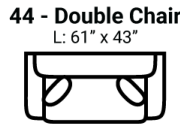

Body 1: All Body Fabric -- Contrast 1 : Both Sides of Pillows Including Welt -- Contrast 2 : Both Sides of Pillows Including Welt

PIECES

Sofa Height : 37" Seat Height: 22" Seat Depth: 24" Arm Height: 26"

SOFAS

SECTIONALS

OTTOS

* Available in both Left and Right configurations

CONFIGURATIONS

Dimensions are approximate and subject to change.