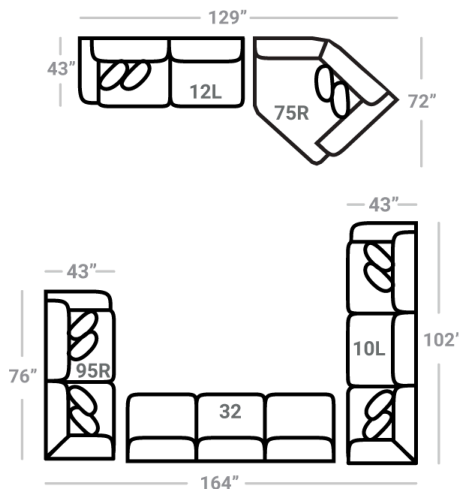

Body 1: All Body Fabric -- Contrast 1 : Both Sides of Pillows Including Welt -- Contrast 2 : Both Sides of Pillows Including Welt

PIECES

Sofa Height : 37" Seat Height: 22" Seat Depth: 24" Arm Height: 26"

SOFAS

SECTIONALS

OTTOS

* Available in both Left and Right configurations

CONFIGURATIONS

Dimensions are approximate and subject to change.