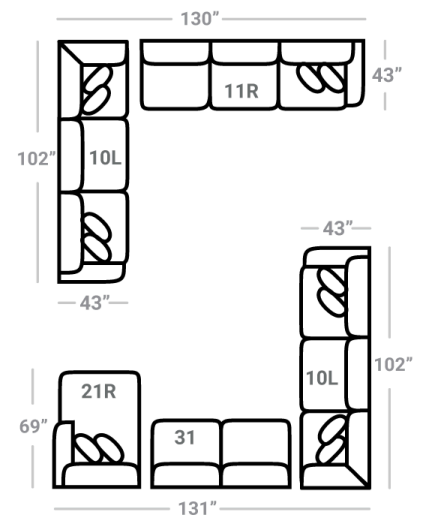

Body 1: All Body Fabric -- Contrast 1 : Both Sides of Pillows Including Welt -- Contrast 2 : Both Sides of Pillows Including Welt

PIECES

Sofa Height : 37" Seat Height: 22" Seat Depth: 24" Arm Height: 26"

SOFAS

SECTIONALS

OTTOS

* Available in both Left and Right configurations

CONFIGURATIONS

Dimensions are approximate and subject to change.