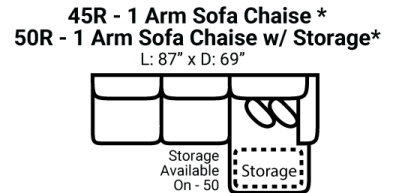

Body 1: All Body Fabric -- Contrast 1 : Both Sides of Pillows Including Welt -- Contrast 2 : Both Sides of Pillows Including Welt

PIECES

Sofa Height : 37" Seat Height: 22" Seat Depth: 24" Arm Height: 26"

SOFAS

SECTIONALS

OTTOS

* Available in both Left and Right configurations

CONFIGURATIONS

Dimensions are approximate and subject to change.