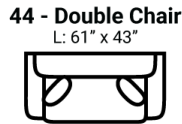

Body 1: All Body Fabric -- Contrast 1 : Both Sides of Pillows Including Welt -- Contrast 2 : Both Sides of Pillows Including Welt

PIECES

Sofa Height : 37" Seat Height: 22" Seat Depth: 24" Arm Height: 26"

SOFAS

SECTIONALS

OTTOS

* Available in both Left and Right configurations

CONFIGURATIONS

Dimensions are approximate and subject to change.