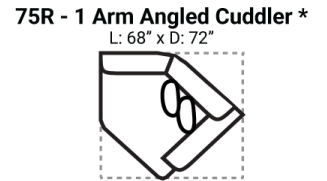

Body 1: All Body Fabric -- Contrast 1 : Both Sides of Pillows Including Welt -- Contrast 2 : Both Sides of Pillows Including Welt

PIECES

Sofa Height : 37" Seat Height: 22" Seat Depth: 24" Arm Height: 26"

SOFAS

SECTIONALS

OTTOS

* Available in both Left and Right configurations

CONFIGURATIONS

Dimensions are approximate and subject to change.