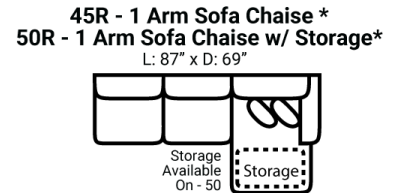

Body 1: All Body Fabric -- Contrast 1 : Both Sides of Pillows Including Welt -- Contrast 2 : Both Sides of Pillows Including Welt

PIECES

Sofa Height : 37" Seat Height: 22" Seat Depth: 24" Arm Height: 26"

SOFAS

SECTIONALS

OTTOS

* Available in both Left and Right configurations

CONFIGURATIONS

Dimensions are approximate and subject to change.