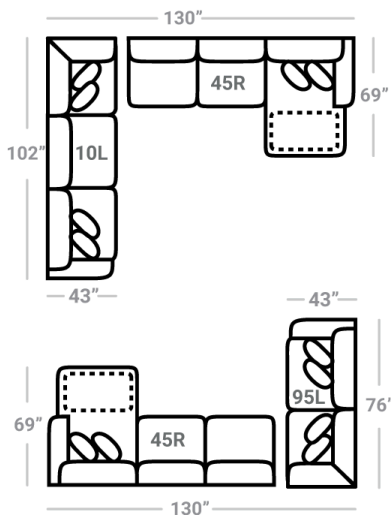

Body 1: All Body Fabric -- Contrast 1 : Both Sides of Pillows Including Welt -- Contrast 2 : Both Sides of Pillows Including Welt

PIECES

Sofa Height : 37" Seat Height: 22" Seat Depth: 24" Arm Height: 26"

SOFAS

SECTIONALS

OTTOS

* Available in both Left and Right configurations

CONFIGURATIONS

Dimensions are approximate and subject to change.