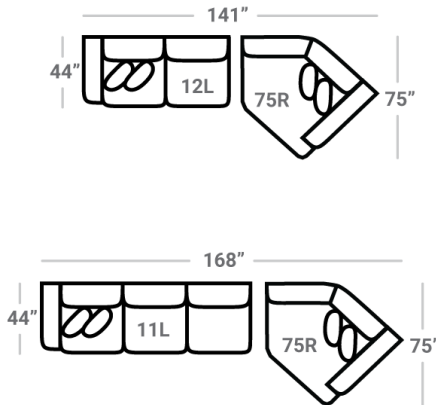

Body 1: Main Body Fabric & All Welt – Body 2: Main Body of Cushions & Back Pillows and Reverse Side of Bolsters – Contrast 1 : Pillow Face – Contrast 2 : Pillow Face

PIECES

Sofa Height: 42" Seat Height: 21" Seat Depth: 25" Arm Height: 28"

SOFAS

SECTIONALS

OTTOS

* Available in both Left and Right configurations

CONFIGURATIONS

Dimensions are approximate and subject to change.