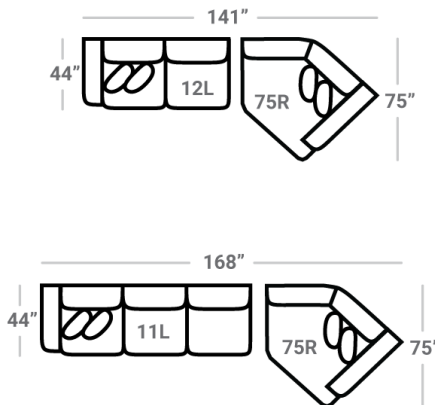

Body 1: Main Body Fabric & All Welt – Body 2: Main Body of Cushions & Back Pillows and Reverse Side of Bolsters – Contrast 1 : Pillow Face – Contrast 2 : Pillow Face

**PIECES**

Sofa Height: 42" Seat Height: 21" Seat Depth: 25" Arm Height: 28"

**SOFAS**

**SECTIONALS**

**OTTOS**

\* Available in both Left and Right configurations

**CONFIGURATIONS**

Dimensions are approximate and subject to change.