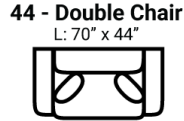

Body 1: Main Body Fabric & All Welt – Body 2: Main Body of Cushions & Back Pillows and Reverse Side of Bolsters – Contrast 1 : Pillow Face – Contrast 2 : Pillow Face

**PIECES**

Sofa Height: 42" Seat Height: 21" Seat Depth: 25" Arm Height: 28"

**SOFAS**

**SECTIONALS**

**OTTOS**

\* Available in both Left and Right configurations

**CONFIGURATIONS**

Dimensions are approximate and subject to change.