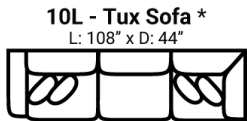

Body 1: Main Body Fabric & All Welt – Body 2: Main Body of Cushions & Back Pillows and Reverse Side of Bolsters – Contrast 1 : Pillow Face – Contrast 2 : Pillow Face

PIECES

Sofa Height: 42" Seat Height: 21" Seat Depth: 25" Arm Height: 28"

SOFAS

SECTIONALS

OTTOS

* Available in both Left and Right configurations

CONFIGURATIONS

Dimensions are approximate and subject to change.