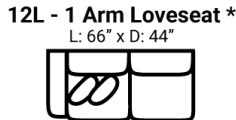

Body 1: Main Body Fabric & All Welt – Body 2: Main Body of Cushions & Back Pillows and Reverse Side of Bolsters – Contrast 1 : Pillow Face – Contrast 2 : Pillow Face

**PIECES**

Sofa Height: 42" Seat Height: 21" Seat Depth: 25" Arm Height: 28"

**SOFAS**

**SECTIONALS**

**OTTOS**

\* Available in both Left and Right configurations

**CONFIGURATIONS**

Dimensions are approximate and subject to change.