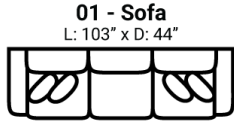

Body 1: Main Body Fabric & All Welt – Body 2: Main Body of Cushions & Back Pillows and Reverse Side of Bolsters – Contrast 1 : Pillow Face – Contrast 2 : Pillow Face

**PIECES**

Sofa Height: 42" Seat Height: 21" Seat Depth: 25" Arm Height: 28"

**SOFAS**

**SECTIONALS**

**OTTOS**

\* Available in both Left and Right configurations

**CONFIGURATIONS**

Dimensions are approximate and subject to change.