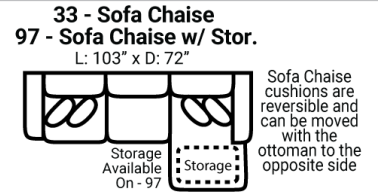

Body 1: Main Body Fabric & All Welt – Body 2: Main Body of Cushions & Back Pillows and Reverse Side of Bolsters – Contrast 1 : Pillow Face – Contrast 2 : Pillow Face

**PIECES**

Sofa Height: 42" Seat Height: 21" Seat Depth: 25" Arm Height: 28"

**SOFAS**

**SECTIONALS**

**OTTOS**

\* Available in both Left and Right configurations

**CONFIGURATIONS**

Dimensions are approximate and subject to change.