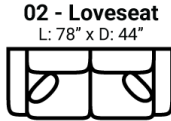

Body 1: Main Body Fabric & All Welt – Body 2: Main Body of Cushions & Back Pillows and Reverse Side of Bolsters – Contrast 1 : Pillow Face – Contrast 2 : Pillow Face

**PIECES**

Sofa Height: 42" Seat Height: 21" Seat Depth: 25" Arm Height: 28"

**SOFAS**

**SECTIONALS**

**OTTOS**

\* Available in both Left and Right configurations

**CONFIGURATIONS**

Dimensions are approximate and subject to change.