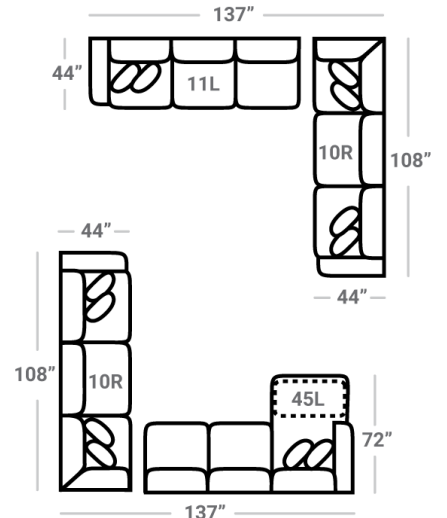

Body 1: Main Body Fabric & All Welt – Body 2: Main Body of Cushions & Back Pillows and Reverse Side of Bolsters – Contrast 1 : Pillow Face – Contrast 2 : Pillow Face

**PIECES**

Sofa Height: 42" Seat Height: 21" Seat Depth: 25" Arm Height: 28"

**SOFAS**

**SECTIONALS**

**OTTOS**

\* Available in both Left and Right configurations

**CONFIGURATIONS**

Dimensions are approximate and subject to change.