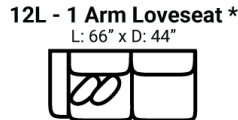

Body 1: Main Body Fabric & All Welt – Body 2: Main Body of Cushions & Back Pillows and Reverse Side of Bolsters – Contrast 1 : Pillow Face – Contrast 2 : Pillow Face

PIECES

Sofa Height: 42" Seat Height: 21" Seat Depth: 25" Arm Height: 28"

SOFAS

SECTIONALS

OTTOS

* Available in both Left and Right configurations

CONFIGURATIONS

Dimensions are approximate and subject to change.