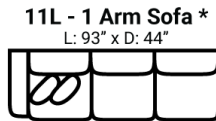

Body 1: Main Body Fabric & All Welt – Body 2: Main Body of Cushions & Back Pillows and Reverse Side of Bolsters – Contrast 1 : Pillow Face – Contrast 2 : Pillow Face

**PIECES**

Sofa Height: 42" Seat Height: 21" Seat Depth: 25" Arm Height: 28"

**SOFAS**

**SECTIONALS**

**OTTOS**

\* Available in both Left and Right configurations

**CONFIGURATIONS**

Dimensions are approximate and subject to change.