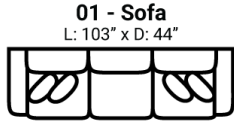

Body 1: Main Body Fabric & All Welt – Body 2: Main Body of Cushions & Back Pillows and Reverse Side of Bolsters – Contrast 1 : Pillow Face – Contrast 2 : Pillow Face

PIECES

Sofa Height: 42" Seat Height: 21" Seat Depth: 25" Arm Height: 28"

SOFAS

SECTIONALS

OTTOS

* Available in both Left and Right configurations

CONFIGURATIONS

Dimensions are approximate and subject to change.