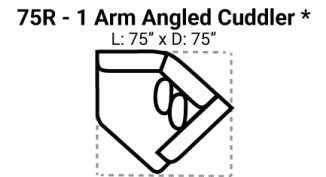

Body 1: Main Body Fabric & All Welt – Body 2: Main Body of Cushions & Back Pillows and Reverse Side of Bolsters – Contrast 1 : Pillow Face – Contrast 2 : Pillow Face

PIECES

Sofa Height: 42" Seat Height: 21" Seat Depth: 25" Arm Height: 28"

SOFAS

SECTIONALS

OTTOS

* Available in both Left and Right configurations

CONFIGURATIONS

Dimensions are approximate and subject to change.