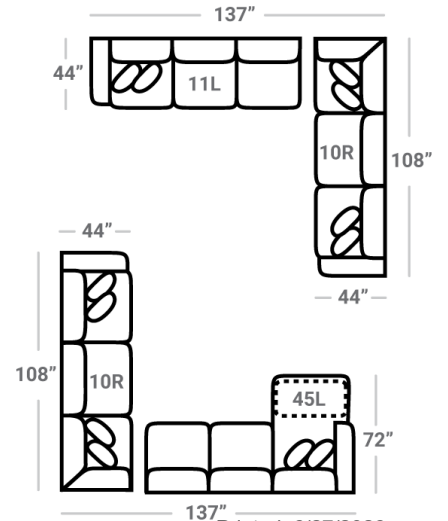

Body 1: Main Body Fabric & All Welt – Body 2: Main Body of Cushions & Back Pillows and Reverse Side of Bolsters – Contrast 1 : Pillow Face – Contrast 2 : Pillow Face

PIECES

Sofa Height: 42" Seat Height: 21" Seat Depth: 25" Arm Height: 28"

SOFAS

SECTIONALS

OTTOS

* Available in both Left and Right configurations

CONFIGURATIONS

Dimensions are approximate and subject to change.