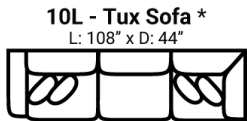

Body 1: Main Body Fabric & All Welt – Body 2: Main Body of Cushions & Back Pillows and Reverse Side of Bolsters – Contrast 1 : Pillow Face – Contrast 2 : Pillow Face

**PIECES**

Sofa Height: 42" Seat Height: 21" Seat Depth: 25" Arm Height: 28"

**SOFAS**

**SECTIONALS**

**OTTOS**

\* Available in both Left and Right configurations

**CONFIGURATIONS**

Dimensions are approximate and subject to change.