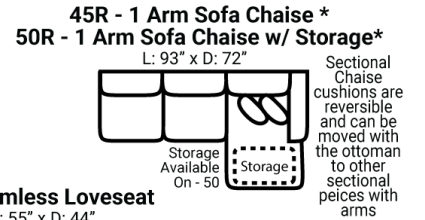

Body 1: Main Body Fabric & All Welt – Body 2: Main Body of Cushions & Back Pillows and Reverse Side of Bolsters – Contrast 1 : Pillow Face – Contrast 2 : Pillow Face

PIECES

Sofa Height: 42" Seat Height: 21" Seat Depth: 25" Arm Height: 28"

SOFAS

SECTIONALS

OTTOS

* Available in both Left and Right configurations

CONFIGURATIONS

Dimensions are approximate and subject to change.