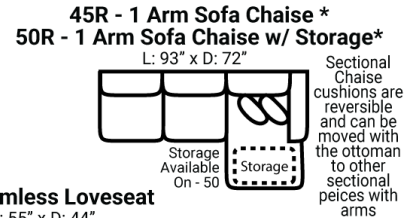

Body 1: Main Body Fabric & All Welt – Body 2: Main Body of Cushions & Back Pillows and Reverse Side of Bolsters – Contrast 1 : Pillow Face – Contrast 2 : Pillow Face

**PIECES**

Sofa Height: 42" Seat Height: 21" Seat Depth: 25" Arm Height: 28"

**SOFAS**

**SECTIONALS**

**OTTOS**

\* Available in both Left and Right configurations

**CONFIGURATIONS**

Dimensions are approximate and subject to change.