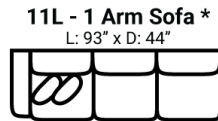

Body 1: Main Body Fabric & All Welt – Body 2: Main Body of Cushions & Back Pillows and Reverse Side of Bolsters – Contrast 1 : Pillow Face – Contrast 2 : Pillow Face

PIECES

Sofa Height: 42" Seat Height: 21" Seat Depth: 25" Arm Height: 28"

SOFAS

SECTIONALS

OTTOS

* Available in both Left and Right configurations

CONFIGURATIONS

Dimensions are approximate and subject to change.