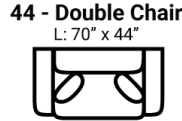

Body 1: Main Body Fabric & All Welt – Body 2: Main Body of Cushions & Back Pillows and Reverse Side of Bolsters – Contrast 1 : Pillow Face – Contrast 2 : Pillow Face

PIECES

Sofa Height: 42" Seat Height: 21" Seat Depth: 25" Arm Height: 28"

SOFAS

SECTIONALS

OTTOS

* Available in both Left and Right configurations

CONFIGURATIONS

Dimensions are approximate and subject to change.