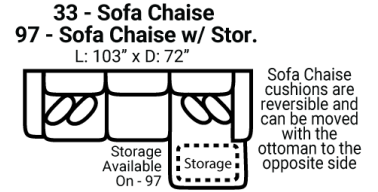

Body 1: Main Body Fabric & All Welt – Body 2: Main Body of Cushions & Back Pillows and Reverse Side of Bolsters – Contrast 1 : Pillow Face – Contrast 2 : Pillow Face

PIECES

Sofa Height: 42" Seat Height: 21" Seat Depth: 25" Arm Height: 28"

SOFAS

SECTIONALS

OTTOS

* Available in both Left and Right configurations

CONFIGURATIONS

Dimensions are approximate and subject to change.