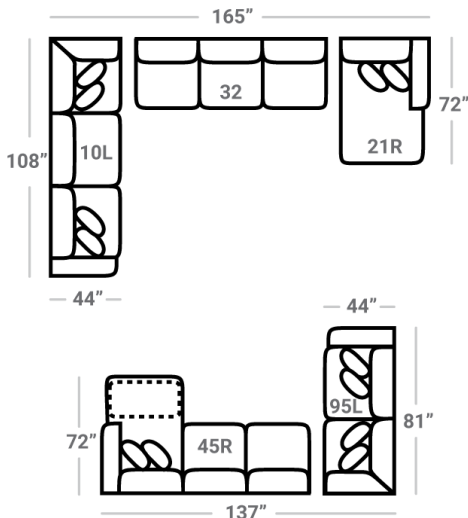

Body 1: Main Body Fabric & All Welt – Body 2: Main Body of Cushions & Back Pillows and Reverse Side of Bolsters – Contrast 1 : Pillow Face – Contrast 2 : Pillow Face

**PIECES**

Sofa Height: 42" Seat Height: 21" Seat Depth: 25" Arm Height: 28"

**SOFAS**

**SECTIONALS**

**OTTOS**

\* Available in both Left and Right configurations

**CONFIGURATIONS**

Dimensions are approximate and subject to change.