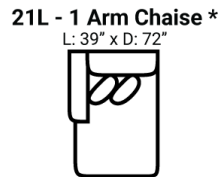

Body 1: Main Body Fabric & All Welt – Body 2: Main Body of Cushions & Back Pillows and Reverse Side of Bolsters – Contrast 1 : Pillow Face – Contrast 2 : Pillow Face

**PIECES**

Sofa Height: 42" Seat Height: 21" Seat Depth: 25" Arm Height: 28"

**SOFAS**

**SECTIONALS**

**OTTOS**

\* Available in both Left and Right configurations

**CONFIGURATIONS**

Dimensions are approximate and subject to change.