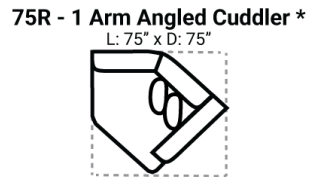

Body 1: Main Body Fabric & All Welt – Body 2: Main Body of Cushions & Back Pillows and Reverse Side of Bolsters – Contrast 1 : Pillow Face – Contrast 2 : Pillow Face

**PIECES**

Sofa Height: 42" Seat Height: 21" Seat Depth: 25" Arm Height: 28"

**SOFAS**

**SECTIONALS**

**OTTOS**

\* Available in both Left and Right configurations

**CONFIGURATIONS**

Dimensions are approximate and subject to change.