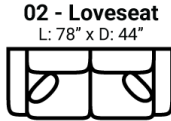

Body 1: Main Body Fabric & All Welt – Body 2: Main Body of Cushions & Back Pillows and Reverse Side of Bolsters – Contrast 1 : Pillow Face – Contrast 2 : Pillow Face

PIECES

Sofa Height: 42" Seat Height: 21" Seat Depth: 25" Arm Height: 28"

SOFAS

SECTIONALS

OTTOS

* Available in both Left and Right configurations

CONFIGURATIONS

Dimensions are approximate and subject to change.