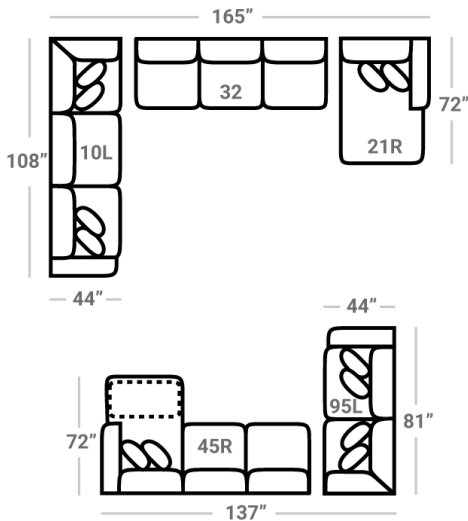

Body 1: Main Body Fabric & All Welt – Body 2: Main Body of Cushions & Back Pillows and Reverse Side of Bolsters – Contrast 1 : Pillow Face – Contrast 2 : Pillow Face

PIECES

Sofa Height: 42" Seat Height: 21" Seat Depth: 25" Arm Height: 28"

SOFAS

SECTIONALS

OTTOS

* Available in both Left and Right configurations

CONFIGURATIONS

Dimensions are approximate and subject to change.