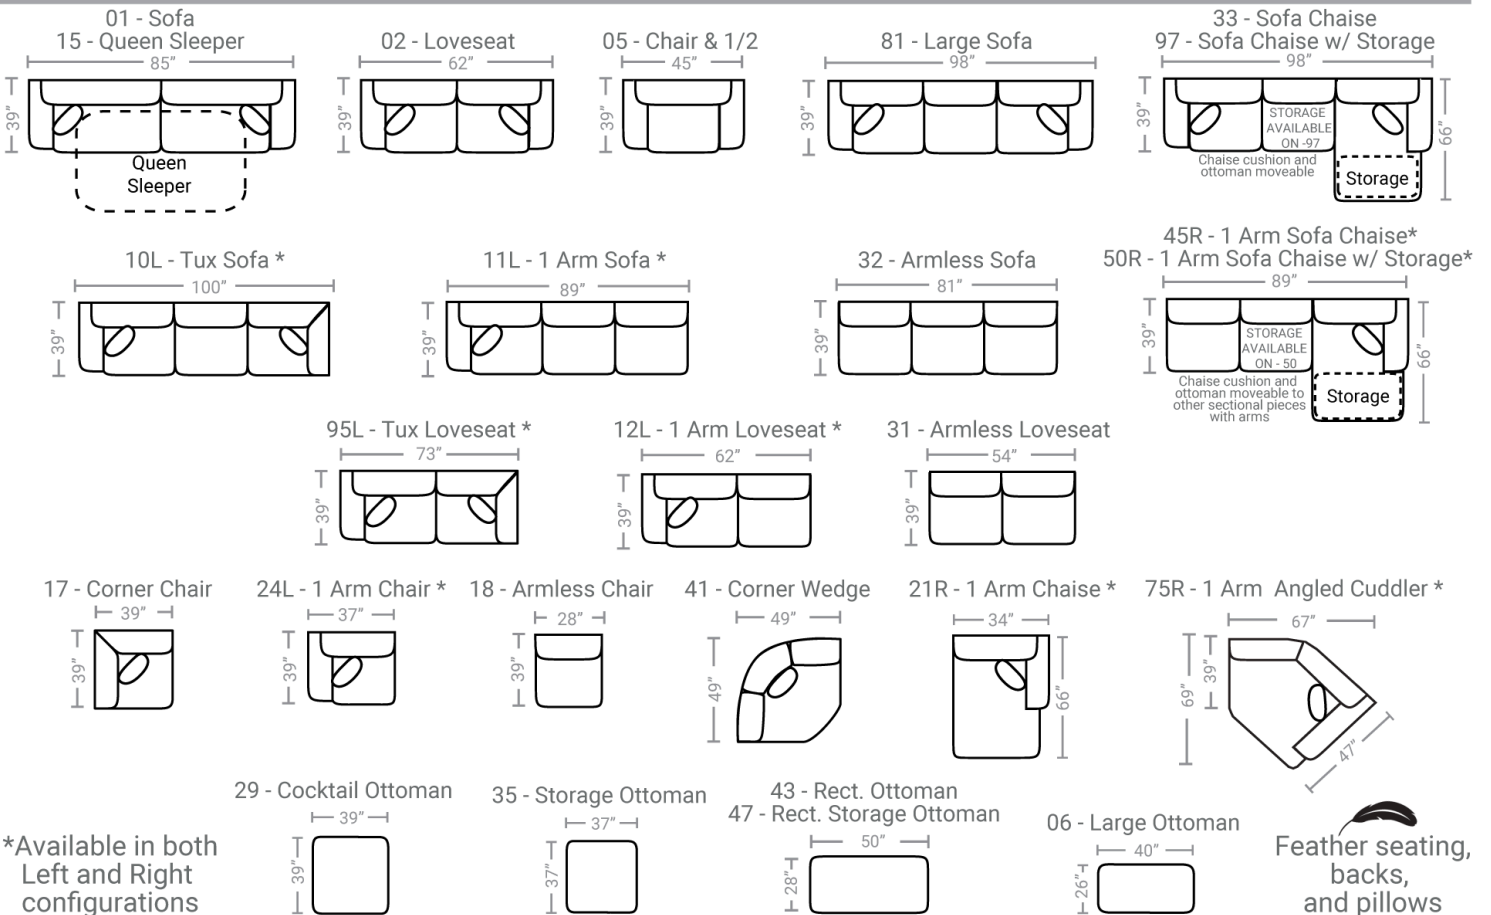

225 think LOCAL

www.stantonsofas.com

Body 1: All Body Fabric – Contrast 1 : Both Sides of Pillows Including Welt

PIECES

Sofa Height: 38" Seat Height: 22" Seat Depth: 24" Arm Height: 26"

*Available in both Left and Right configurations

Feather seating, backs, and pillows

CONFIGURATIONS

Dimensions shown are approximate and are subject to change.

Printed: 1/2/2025