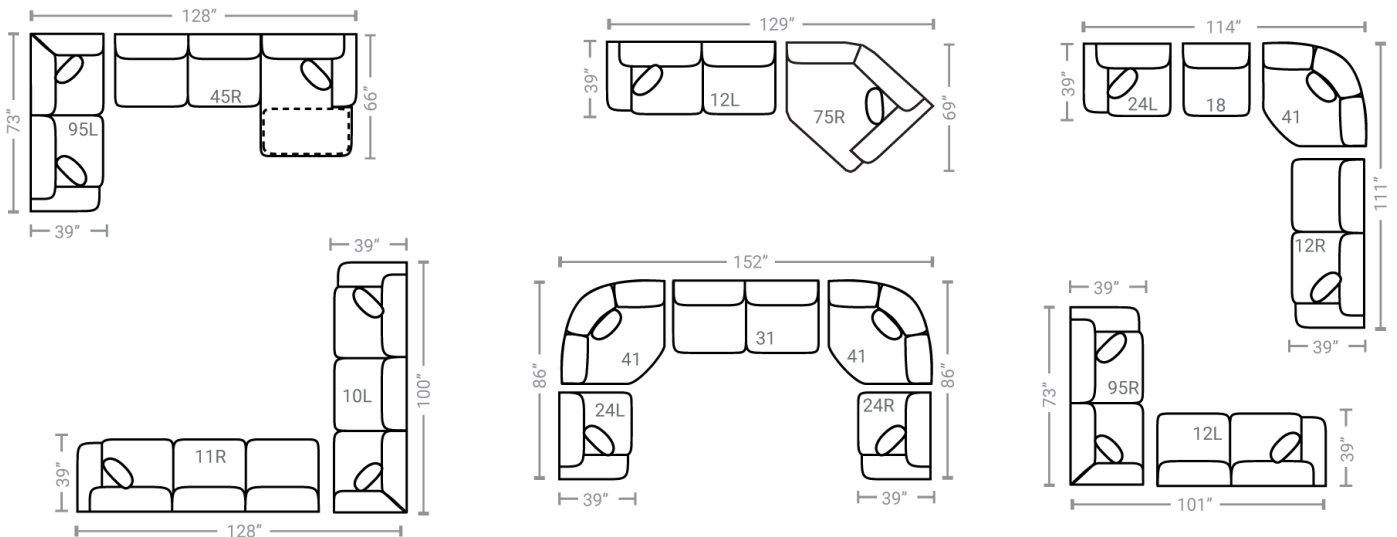

225 think LOCAL

www.stantonsofas.com

Body 1: All Body Fabric – Contrast 1 : Both Sides of Pillows Including Welt

PIECES

Sofa Height: 38" Seat Height: 22" Seat Depth: 24" Arm Height: 26"

CONFIGURATIONS

Dimensions shown are approximate and are subject to change.