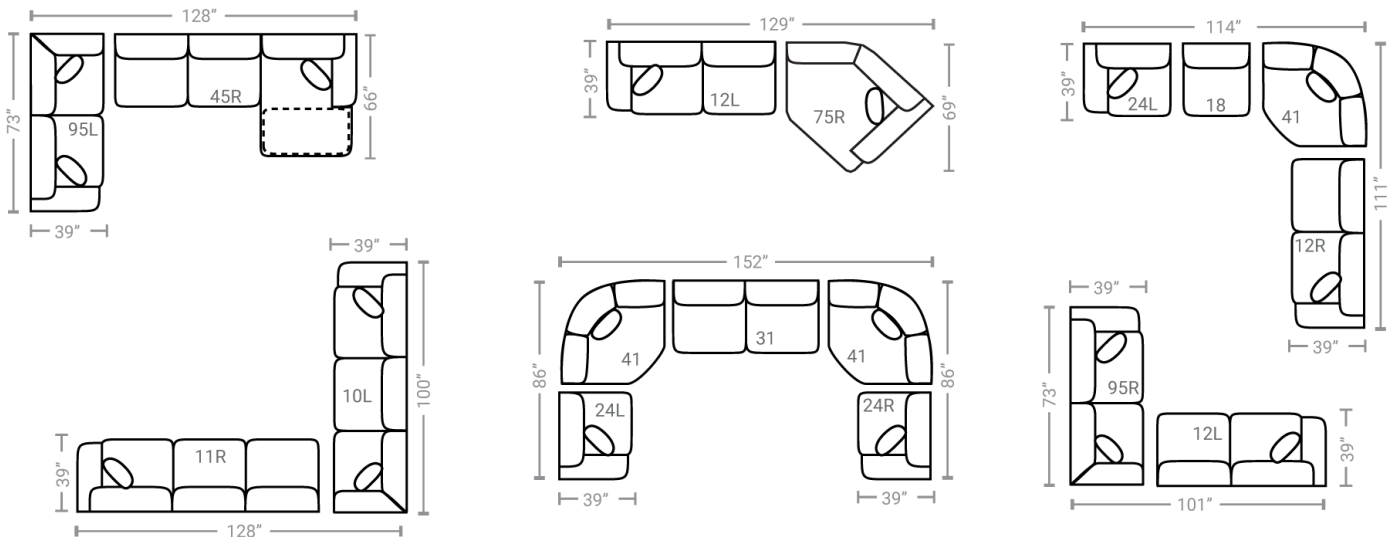

225 think LOCAL

www.stantonsofas.com

Body 1: All Body Fabric – Contrast 1 : Both Sides of Pillows Including Welt

Sofa Height: 38" Seat Height: 22" Seat Depth: 24" Arm Height: 26"

PIECES

\*Available in both Left and Right configurations

Feather seating, backs, and pillows

CONFIGURATIONS

Dimensions shown are approximate and are subject to change.

Printed: 6/10/2026