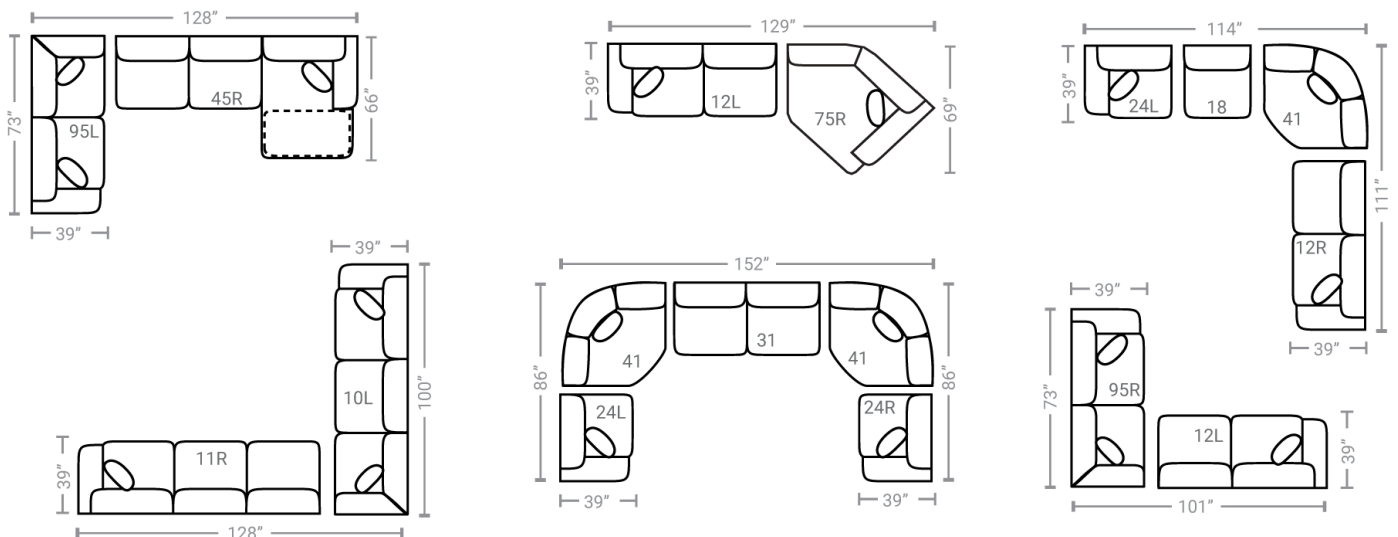

225 think LOCAL

www.stantonsofas.com

Body 1: All Body Fabric – Contrast 1 : Both Sides of Pillows Including Welt

PIECES

Sofa Height: 38" Seat Height: 22" Seat Depth: 24" Arm Height: 26"

*Available in both Left and Right configurations

Feather seating, backs, and pillows

CONFIGURATIONS

Dimensions shown are approximate and are subject to change.

Printed: 1/2/2025