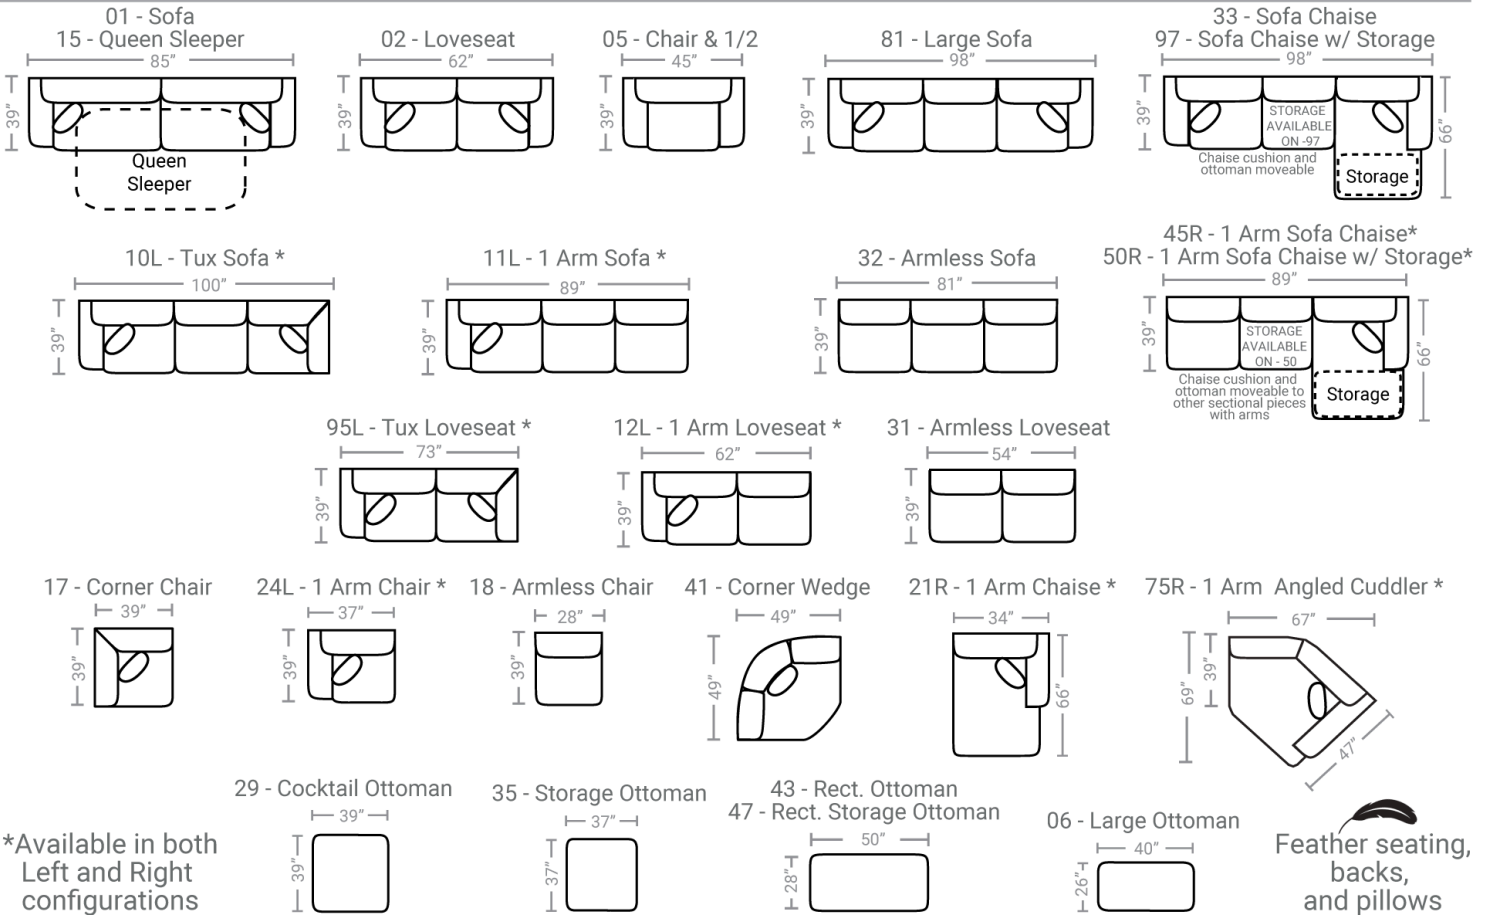

225 think LOCAL

www.stantonsofas.com

Body 1: All Body Fabric – Contrast 1 : Both Sides of Pillows Including Welt

Sofa Height: 38" Seat Height: 22" Seat Depth: 24" Arm Height: 26"

PIECES

\*Available in both Left and Right configurations

Feather seating, backs, and pillows

CONFIGURATIONS

Dimensions shown are approximate and are subject to change.

Printed: 6/10/2026