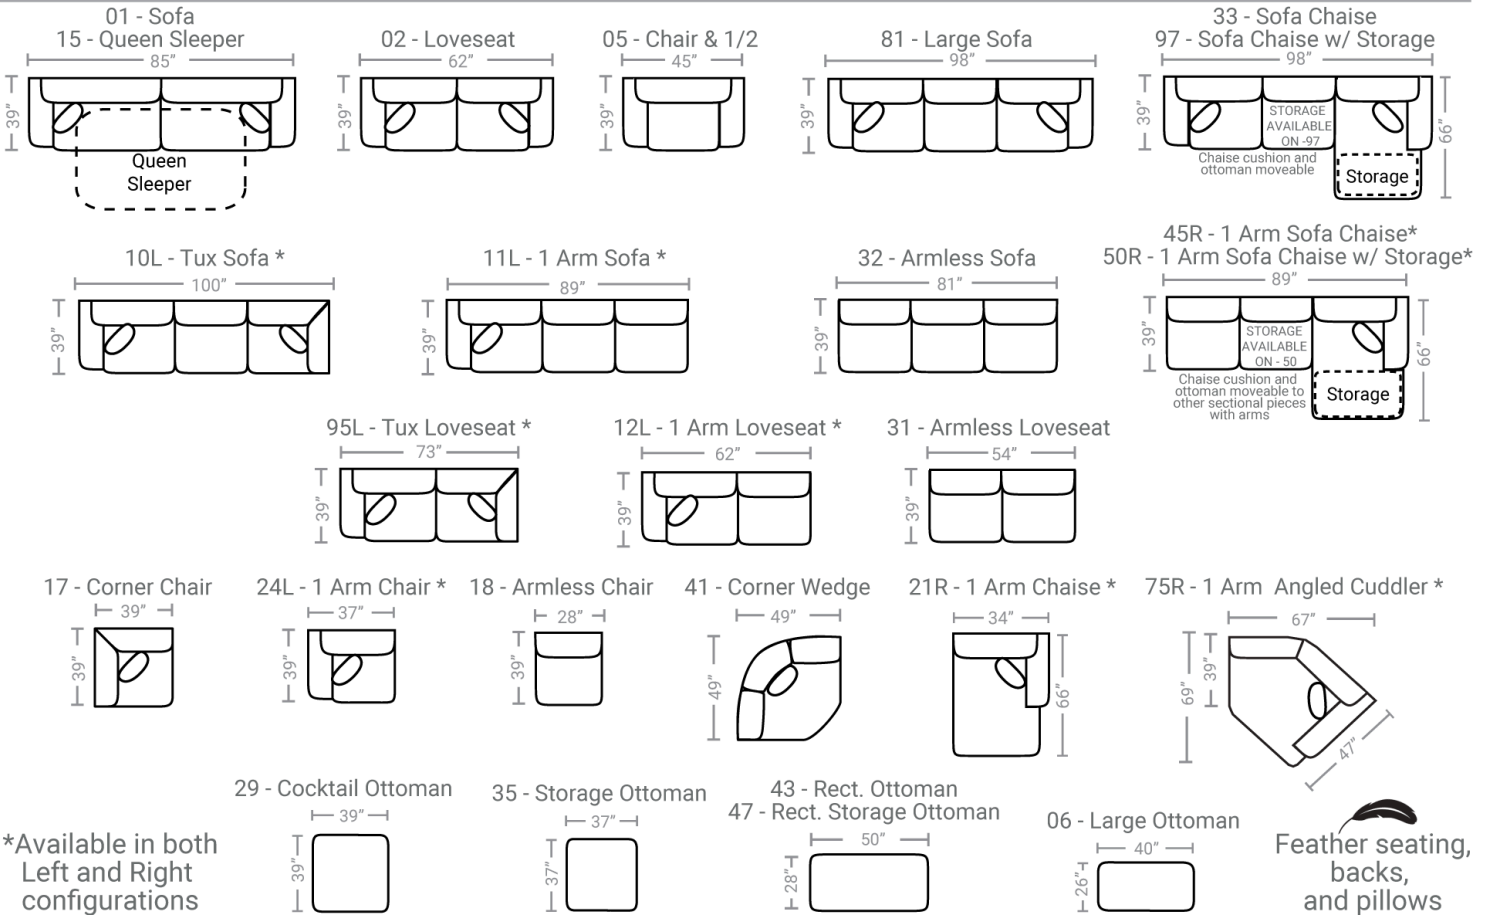

225 think LOCAL

www.stantonsofas.com

Body 1: All Body Fabric – Contrast 1 : Both Sides of Pillows Including Welt

PIECES

Sofa Height: 38" Seat Height: 22" Seat Depth: 24" Arm Height: 26"

CONFIGURATIONS

Dimensions shown are approximate and are subject to change.