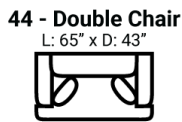

PIECES

Sofa Height : 38" Seat Height: 22" Seat Depth: 25" Arm Height: 26"

SOFAS

Sofa Chaise cushions are reversible and can be moved with the ottoman to the opposite side

SECTIONALS