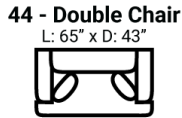

PIECES

Sofa Height : 38" Seat Height: 22" Seat Depth: 25" Arm Height: 26"

SOFAS

Sofa Chaise cushions are reversible and can be moved with the ottoman to the opposite side

SECTIONALS