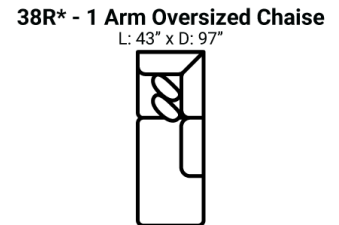

Body 1: All Body Fabric -- Contrast 1 : Both Sides of Pillows Including Welt -- Contrast 2 : Both Sides of Pillows Including Welt -- Contrast 3 : Both Sides of Pillows Including Welt

**PIECES**

Sofa Height : 38" Seat Height: 22" Seat Depth: 25" Arm Height: 26"

OTTOMANS

\* Available in both Left and Right configurations

**CONFIGURATIONS**

Dimensions are approximate and subject to change.

Printed: 4/17/2026