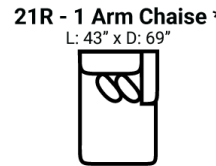

Body 1: All Body Fabric -- Contrast 1 : Both Sides of Pillows Including Welt -- Contrast 2 : Both Sides of Pillows Including Welt -- Contrast 3 : Both Sides of Pillows Including Welt

**PIECES**

Sofa Height : 38" Seat Height: 22" Seat Depth: 25" Arm Height: 26"

OTTOMANS

\* Available in both Left and Right configurations

**CONFIGURATIONS**

Dimensions are approximate and subject to change.

Printed: 4/17/2026