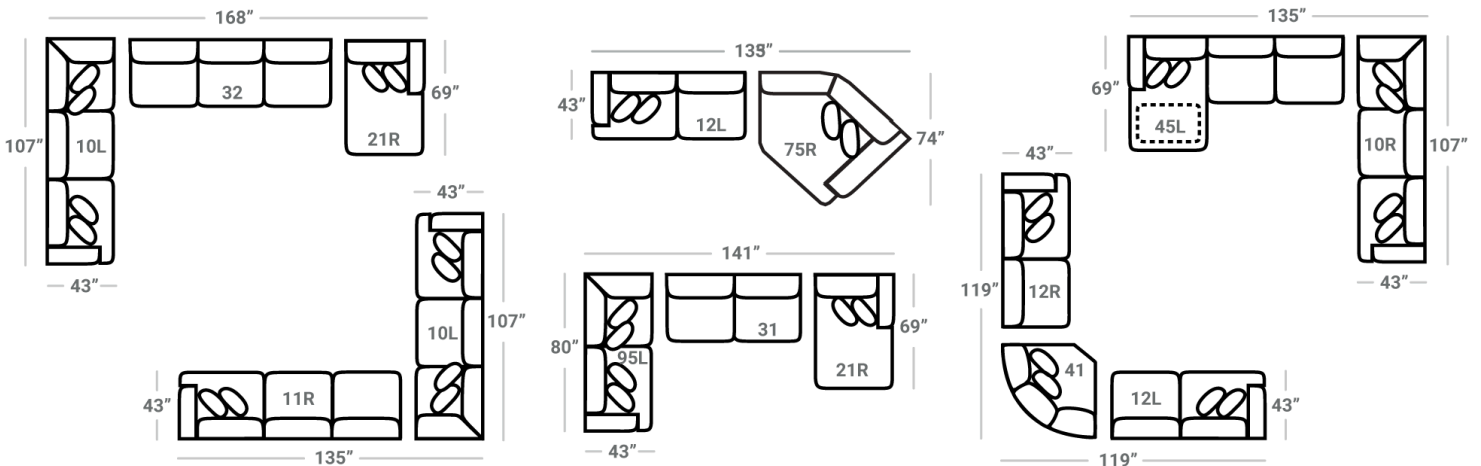

Body 1: All Body Fabric -- Contrast 1 : Both Sides of Pillows Including Welt -- Contrast 2 : Both Sides of Pillows Including Welt -- Contrast 3 : Both Sides of Pillows Including Welt

**PIECES**

Sofa Height : 38" Seat Height: 22" Seat Depth: 25" Arm Height: 26"

SOFAS

Sofa Chaise cushions are reversible and can be moved with the ottoman to the opposite side

SECTIONALS

Sectional Chaise cushions are reversible and can be moved with the ottoman to other sectional pieces with arms

OTTOMANS

\* Available in both Left and Right configurations

**CONFIGURATIONS**

Dimensions are approximate and subject to change.

Printed: 4/17/2026