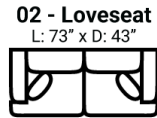

PIECES

Sofa Height : 38" Seat Height: 22" Seat Depth: 25" Arm Height: 26"

SOFAS

Sofa Chaise cushions are reversible and can be moved with the ottoman to the opposite side

SECTIONALS