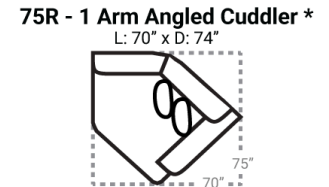

Body 1: All Body Fabric -- Contrast 1 : Both Sides of Pillows Including Welt -- Contrast 2 : Both Sides of Pillows Including Welt -- Contrast 3 : Both Sides of Pillows Including Welt

PIECES

Sofa Height : 38" Seat Height: 22" Seat Depth: 25" Arm Height: 26"

OTTOMANS

* Available in both Left and Right configurations

CONFIGURATIONS

Dimensions are approximate and subject to change.

Printed: 6/27/2026