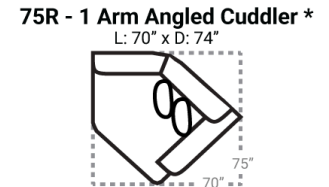

Body 1: All Body Fabric -- Contrast 1 : Both Sides of Pillows Including Welt -- Contrast 2 : Both Sides of Pillows Including Welt -- Contrast 3 : Both Sides of Pillows Including Welt

**PIECES**

Sofa Height : 38" Seat Height: 22" Seat Depth: 25" Arm Height: 26"

OTTOMANS

\* Available in both Left and Right configurations

**CONFIGURATIONS**

Dimensions are approximate and subject to change.

Printed: 4/17/2026