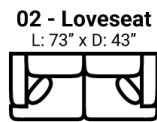

PIECES

Sofa Height : 38" Seat Height: 22" Seat Depth: 25" Arm Height: 26"

SOFAS

Sofa Chaise cushions are reversible and can be moved with the ottoman to the opposite side

SECTIONALS