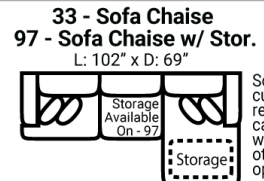

PIECES

Sofa Height : 38" Seat Height: 22" Seat Depth: 25" Arm Height: 26"

SOFAS

Sofa Chaise cushions are reversible and can be moved with the ottoman to the opposite side

SECTIONALS