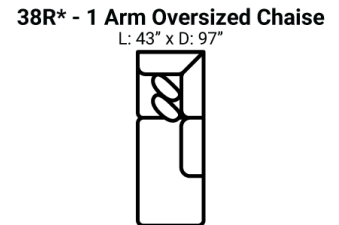

Body 1: All Body Fabric -- Contrast 1 : Both Sides of Pillows Including Welt -- Contrast 2 : Both Sides of Pillows Including Welt -- Contrast 3 : Both Sides of Pillows Including Welt

PIECES

Sofa Height : 38" Seat Height: 22" Seat Depth: 25" Arm Height: 26"

OTTOMANS

* Available in both Left and Right configurations

CONFIGURATIONS

Dimensions are approximate and subject to change.

Printed: 6/27/2026