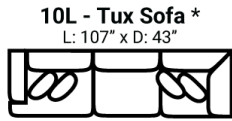

Sectional Chaise cushions are reversible and can be moved with the ottoman to other sectional pieces with arms