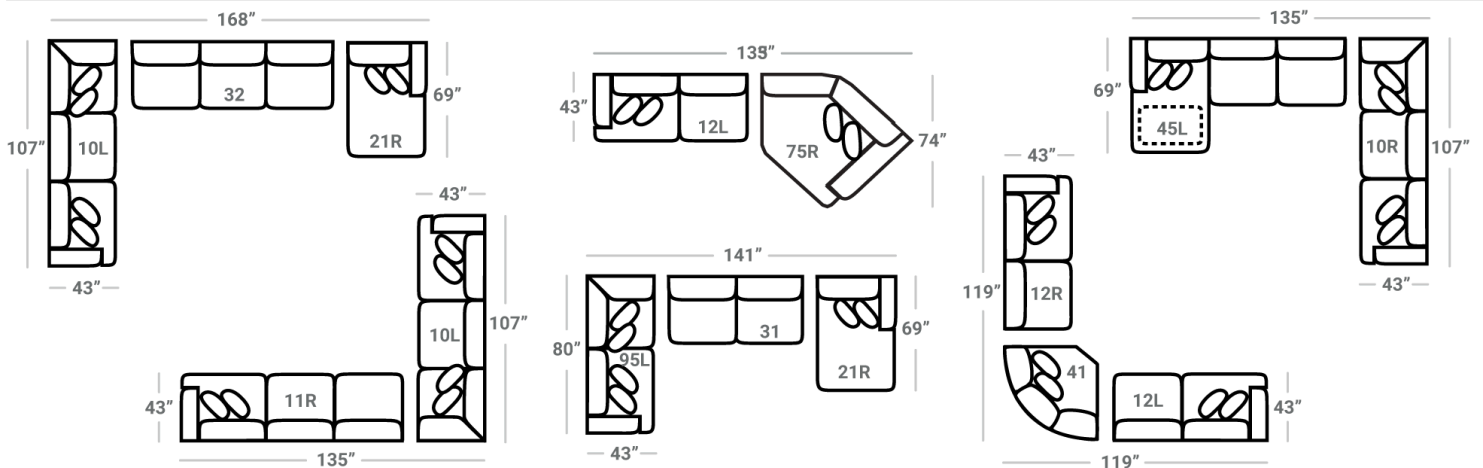

Body 1: All Body Fabric -- Contrast 1 : Both Sides of Pillows Including Welt -- Contrast 2 : Both Sides of Pillows Including Welt -- Contrast 3 : Both Sides of Pillows Including Welt

PIECES

Sofa Height : 38" Seat Height: 22" Seat Depth: 25" Arm Height: 26"

SOFAS

Sofa Chaise cushions are reversible and can be moved with the ottoman to the opposite side

SECTIONALS

Sectional Chaise cushions are reversible and can be moved with the ottoman to other sectional pieces with arms

OTTOMANS

* Available in both Left and Right configurations

CONFIGURATIONS

Dimensions are approximate and subject to change.

Printed: 6/27/2026