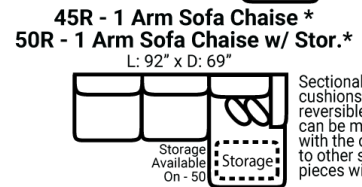

Sectional Chaise cushions are reversible and can be moved with the ottoman to other sectional pieces with arms