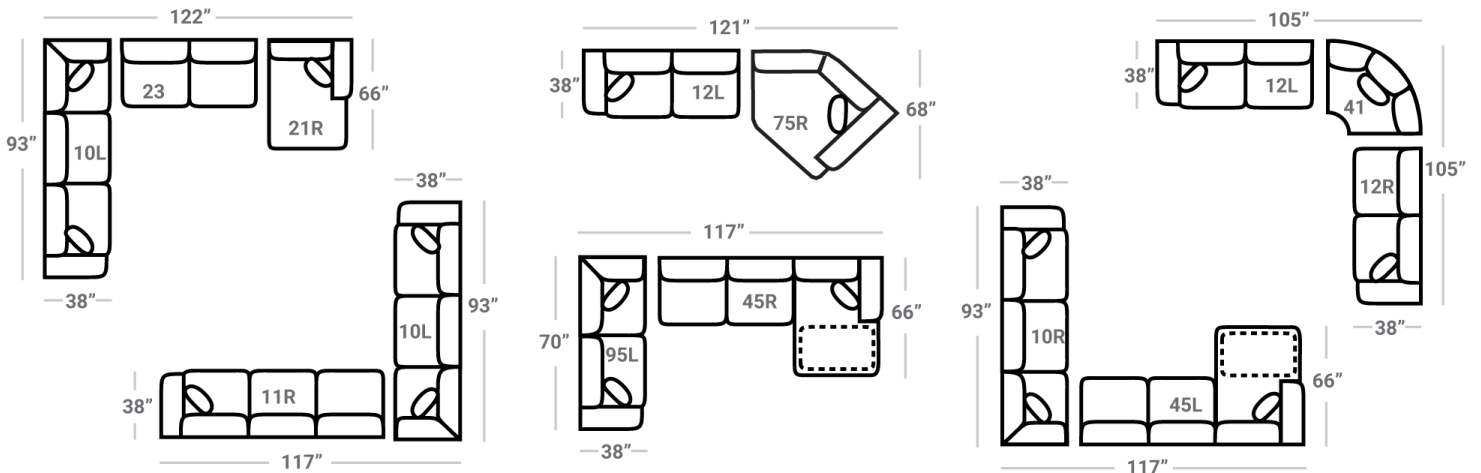

Body 1: All Body Fabric – Contrast 1 : Both Sides of Pillows Including Welt

PIECES

Sofa Height: 37" Seat Height: 21" Seat Depth: 21" Arm Height: 28"

Sleeper seat height may be 1-2" higher than other pieces

SOFAS

SECTIONALS

OTTOMOS

* Available in both Left and Right configurations

CONFIGURATIONS

Dimensions are approximate and subject to change.

Printed: 5/30/2026