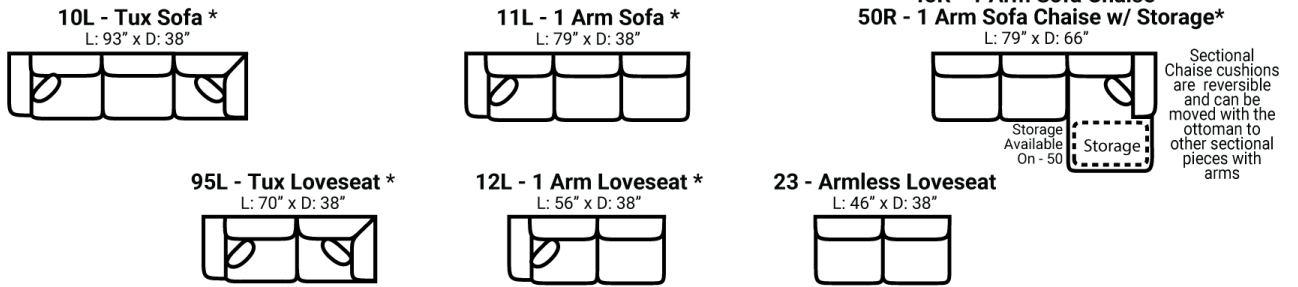

Body 1: All Body Fabric – Contrast 1 : Both Sides of Pillows Including Welt

**PIECES**

Sofa Height: 37" Seat Height: 21" Seat Depth: 21" Arm Height: 28"

Sleeper seat height may be 1-2" higher than other pieces

**SOFAS**

**SECTIONALS**

**OTTOMOS**

\* Available in both Left and Right configurations

**CONFIGURATIONS**

Dimensions are approximate and subject to change.

Printed: 12/22/2024