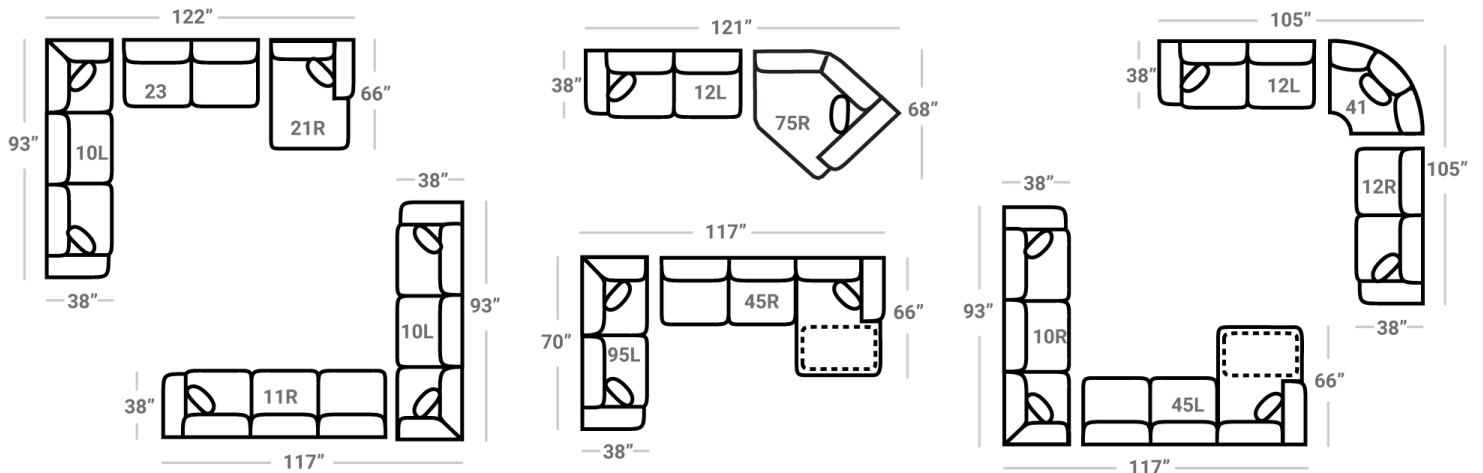

Body 1: All Body Fabric – Contrast 1 : Both Sides of Pillows Including Welt

**PIECES**

Sofa Height: 37" Seat Height: 21" Seat Depth: 21" Arm Height: 28"

Sleeper seat height may be 1-2" higher than other pieces

**SOFAS**

**SECTIONALS**

**OTTOMOS**

\* Available in both Left and Right configurations

**CONFIGURATIONS**

Dimensions are approximate and subject to change.

Printed: 12/22/2024