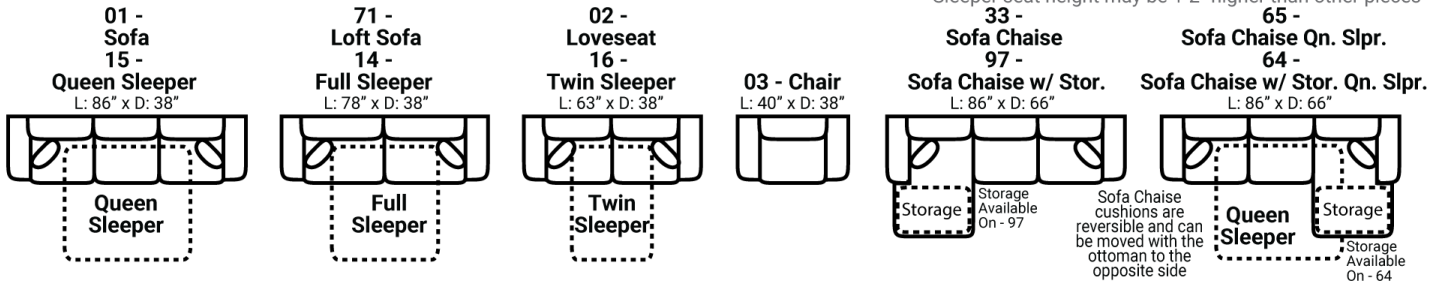

Body 1: All Body Fabric – Contrast 1 : Both Sides of Pillows Including Welt

PIECES

Sofa Height: 37" Seat Height: 21" Seat Depth: 21" Arm Height: 28"

Sleeper seat height may be 1-2" higher than other pieces

SOFAS

SECTIONALS

OTTOMOS

* Available in both Left and Right configurations

CONFIGURATIONS

Dimensions are approximate and subject to change.

Printed: 4/4/2025