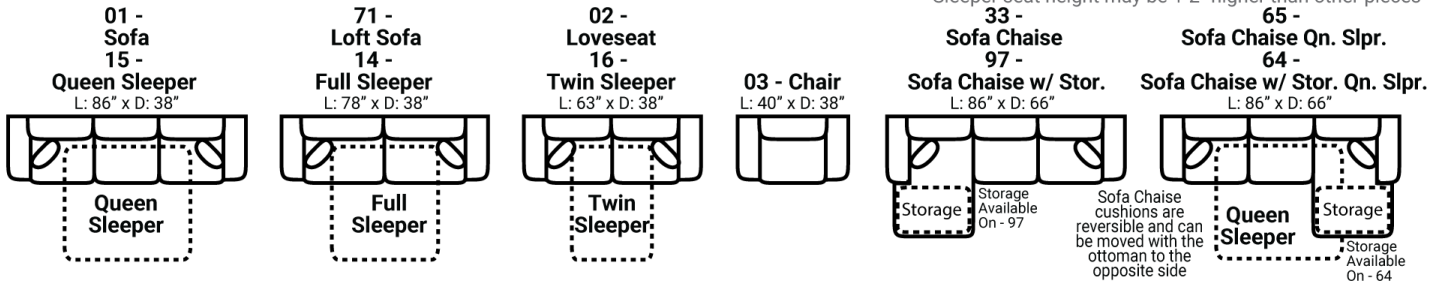

Body 1: All Body Fabric – Contrast 1 : Both Sides of Pillows Including Welt

PIECES

Sofa Height: 37" Seat Height: 21" Seat Depth: 21" Arm Height: 28"

Sleeper seat height may be 1-2" higher than other pieces

SOFAS

SECTIONALS

OTTOMOS

* Available in both Left and Right configurations

CONFIGURATIONS

Dimensions are approximate and subject to change.

Printed: 5/30/2026