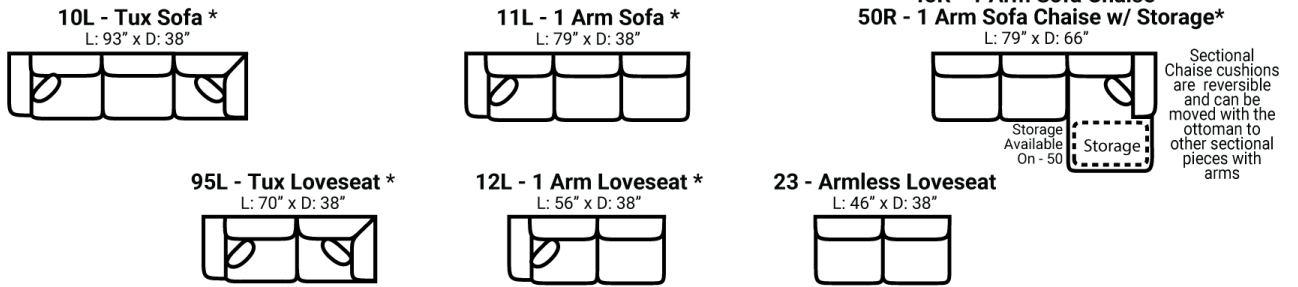

Body 1: All Body Fabric – Contrast 1 : Both Sides of Pillows Including Welt

PIECES

Sofa Height: 37" Seat Height: 21" Seat Depth: 21" Arm Height: 28"

Sleeper seat height may be 1-2" higher than other pieces

SOFAS

SECTIONALS

OTTOMOS

* Available in both Left and Right configurations

CONFIGURATIONS

Dimensions are approximate and subject to change.

Printed: 4/4/2025