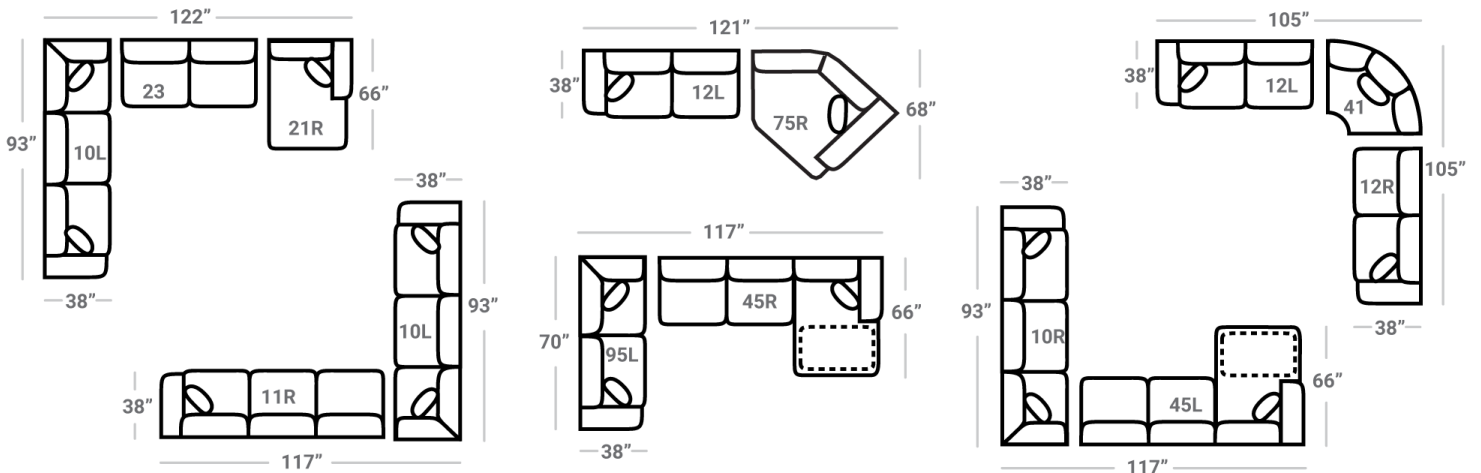

Body 1: All Body Fabric – Contrast 1 : Both Sides of Pillows Including Welt

PIECES

Sofa Height: 37" Seat Height: 21" Seat Depth: 21" Arm Height: 28"

Sleeper seat height may be 1-2" higher than other pieces

SOFAS

SECTIONALS

OTTOMOS

* Available in both Left and Right configurations

CONFIGURATIONS

Dimensions are approximate and subject to change.

Printed: 4/4/2025