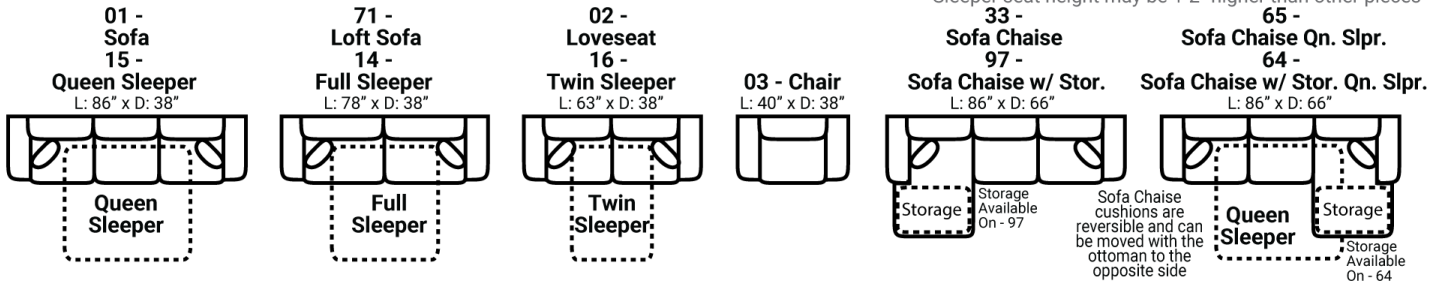

Body 1: All Body Fabric – Contrast 1 : Both Sides of Pillows Including Welt

**PIECES**

Sofa Height: 37" Seat Height: 21" Seat Depth: 21" Arm Height: 28"

Sleeper seat height may be 1-2" higher than other pieces

**SOFAS**

**SECTIONALS**

**OTTOMOS**

\* Available in both Left and Right configurations

**CONFIGURATIONS**

Dimensions are approximate and subject to change.

Printed: 12/22/2024