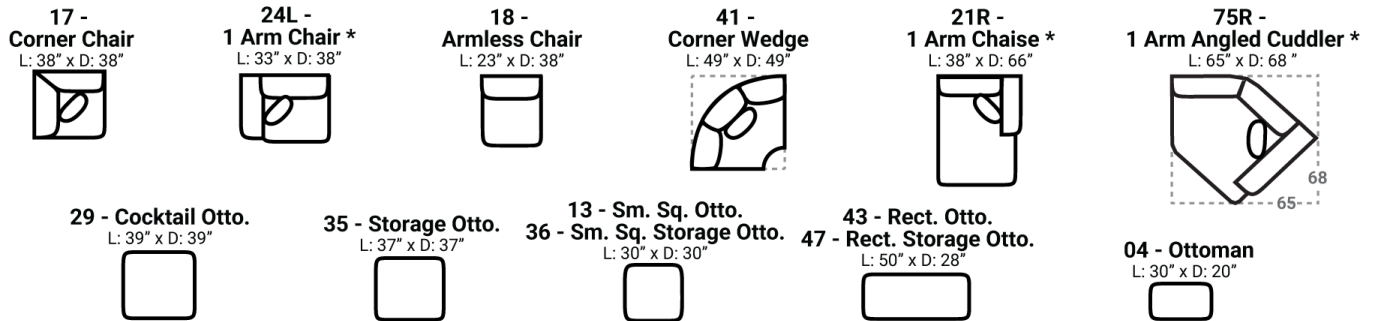

Body 1: All Body Fabric – Contrast 1 : Both Sides of Pillows Including Welt

PIECES

Sofa Height: 37" Seat Height: 21" Seat Depth: 21" Arm Height: 28"

Sleeper seat height may be 1-2" higher than other pieces

SOFAS

SECTIONALS

OTTOMOS

* Available in both Left and Right configurations

CONFIGURATIONS

Dimensions are approximate and subject to change.

Printed: 4/4/2025