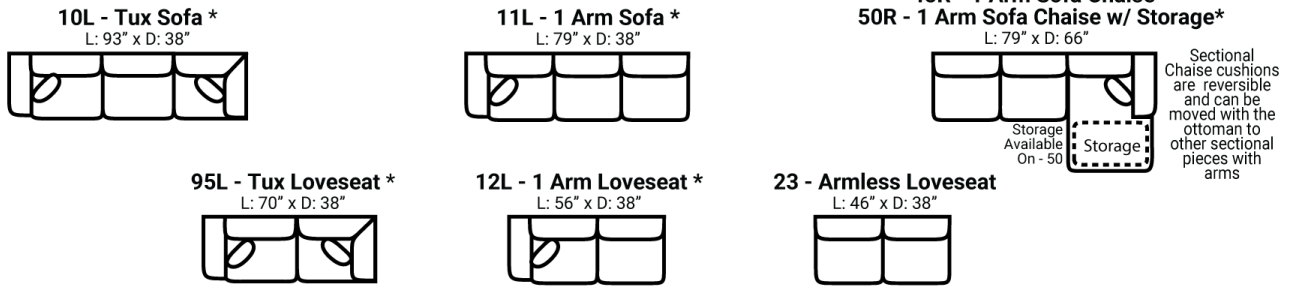

Body 1: All Body Fabric – Contrast 1 : Both Sides of Pillows Including Welt

PIECES

Sofa Height: 37" Seat Height: 21" Seat Depth: 21" Arm Height: 28"

Sleeper seat height may be 1-2" higher than other pieces

SOFAS

SECTIONALS

OTTOMOS

* Available in both Left and Right configurations

CONFIGURATIONS

Dimensions are approximate and subject to change.

Printed: 5/30/2026