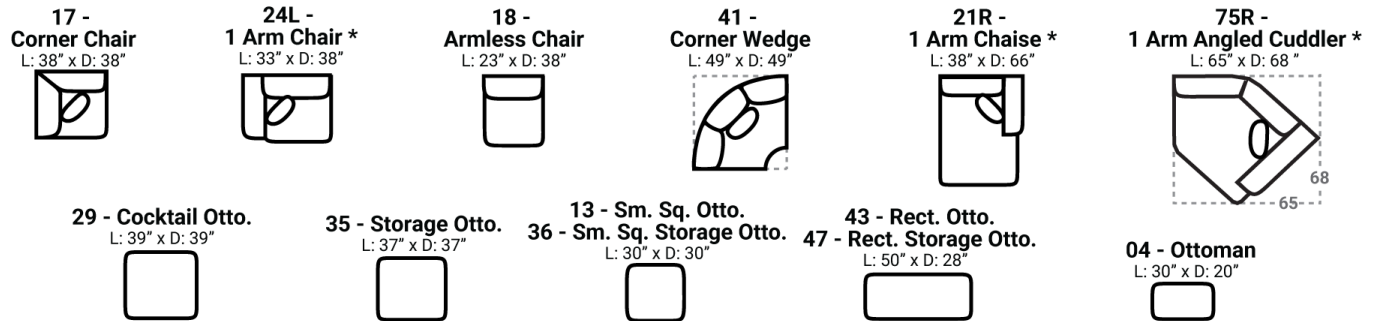

Body 1: All Body Fabric – Contrast 1 : Both Sides of Pillows Including Welt

**PIECES**

Sofa Height: 37" Seat Height: 21" Seat Depth: 21" Arm Height: 28"

Sleeper seat height may be 1-2" higher than other pieces

**SOFAS**

**SECTIONALS**

**OTTOMOS**

\* Available in both Left and Right configurations

**CONFIGURATIONS**

Dimensions are approximate and subject to change.

Printed: 12/22/2024