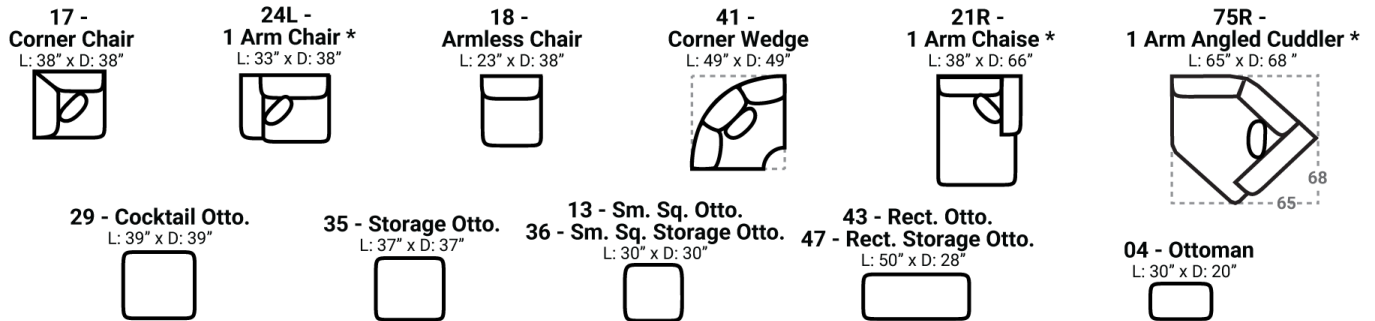

Body 1: All Body Fabric – Contrast 1 : Both Sides of Pillows Including Welt

PIECES

Sofa Height: 37" Seat Height: 21" Seat Depth: 21" Arm Height: 28"

Sleeper seat height may be 1-2" higher than other pieces

SOFAS

SECTIONALS

OTTOMOS

* Available in both Left and Right configurations

CONFIGURATIONS

Dimensions are approximate and subject to change.

Printed: 5/30/2026