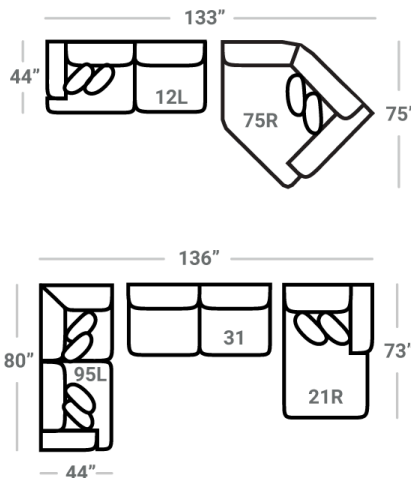

Body 1: All Body Fabric – Contrast 1 : Both Sides of Pillows Including Welt – Contrast 2 : Both Sides of Pillows Including Welt

**PIECES**

Sofa Height : 38" Seat Height: 20" Seat Depth: 26" Arm Height: 26"

**SOFAS**

Sofa Chaise cushions are reversible and can be moved with the ottoman to the opposite side

**SECTIONALS**

Sectional Chaise cushions are reversible and can be moved with the ottoman to other sectional pieces with arms

**OTTOMOS**

\* Available in both Left and Right configurations

**CONFIGURATIONS**

Dimensions are approximate and subject to change.