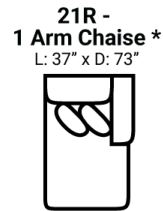

Body 1: All Body Fabric – Contrast 1 : Both Sides of Pillows Including Welt – Contrast 2 : Both Sides of Pillows Including Welt

**PIECES**

Sofa Height : 38" Seat Height: 20" Seat Depth: 26" Arm Height: 26"

**OTTOMOS**

\* Available in both Left and Right configurations

**CONFIGURATIONS**

Dimensions are approximate and subject to change.