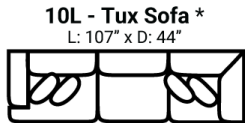

SECTIONALS

Sectional Chaise cushions are reversible and can be moved with the ottoman to other sectional pieces with arms