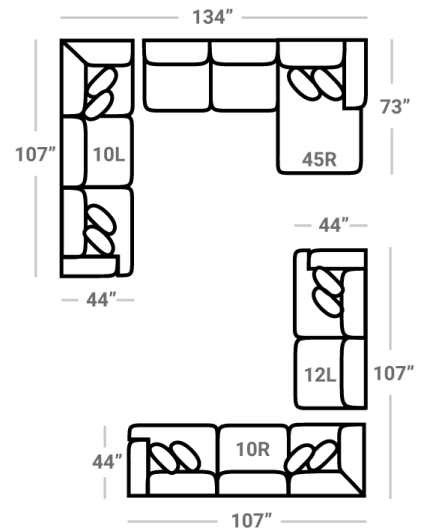

Body 1: All Body Fabric – Contrast 1 : Both Sides of Pillows Including Welt – Contrast 2 : Both Sides of Pillows Including Welt

**PIECES**

Sofa Height : 38" Seat Height: 20" Seat Depth: 26" Arm Height: 26"

**OTTOMOS**

\* Available in both Left and Right configurations

**CONFIGURATIONS**

Dimensions are approximate and subject to change.