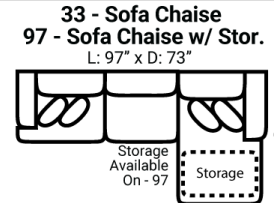

Body 1: All Body Fabric – Contrast 1 : Both Sides of Pillows Including Welt – Contrast 2 : Both Sides of Pillows Including Welt

**PIECES**

Sofa Height : 38" Seat Height: 20" Seat Depth: 26" Arm Height: 26"

**SOFAS**

Sofa Chaise cushions are reversible and can be moved with the ottoman to the opposite side

**SECTIONALS**

Sectional Chaise cushions are reversible and can be moved with the ottoman to other sectional pieces with arms

**OTTOMOS**

\* Available in both Left and Right configurations

**CONFIGURATIONS**

Dimensions are approximate and subject to change.