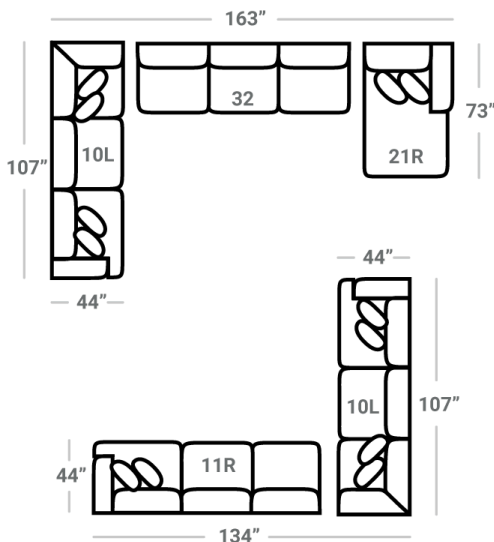

Body 1: All Body Fabric – Contrast 1 : Both Sides of Pillows Including Welt – Contrast 2 : Both Sides of Pillows Including Welt

**PIECES**

Sofa Height : 38" Seat Height: 20" Seat Depth: 26" Arm Height: 26"

**OTTOMOS**

\* Available in both Left and Right configurations

**CONFIGURATIONS**

Dimensions are approximate and subject to change.