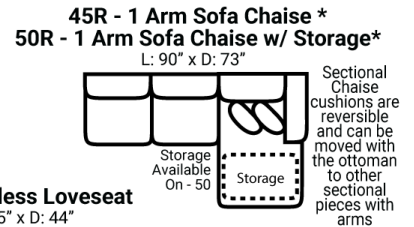

Body 1: All Body Fabric – Contrast 1 : Both Sides of Pillows Including Welt – Contrast 2 : Both Sides of Pillows Including Welt

**PIECES**

Sofa Height : 38" Seat Height: 20" Seat Depth: 26" Arm Height: 26"

**SOFAS**

Sofa Chaise cushions are reversible and can be moved with the ottoman to the opposite side

**SECTIONALS**

Sectional Chaise cushions are reversible and can be moved with the ottoman to other sectional pieces with arms

**OTTOMOS**

\* Available in both Left and Right configurations

**CONFIGURATIONS**

Dimensions are approximate and subject to change.