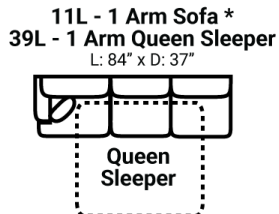

Body 1: All Body Fabric – Contrast 1 : Both Sides of Pillows Including Welt

PIECES

Sofa Height : 35" Seat Height: 21" Seat Depth: 21" Arm Height: 25"

SOFAS

SECTIONALS

OTTOS

* Available in both Left and Right configurations

CONFIGURATIONS

Dimensions are approximate and subject to change.