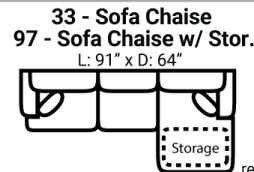

Body 1: All Body Fabric – Contrast 1 : Both Sides of Pillows Including Welt

PIECES

Sofa Height : 35" Seat Height: 21" Seat Depth: 21" Arm Height: 25"

SOFAS

SECTIONALS

OTTOS

* Available in both Left and Right configurations

CONFIGURATIONS

Dimensions are approximate and subject to change.