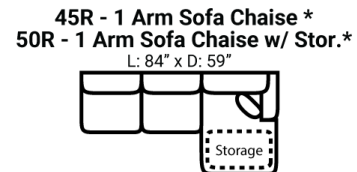

Body 1: All Body Fabric – Contrast 1 : Both Sides of Pillows Including Welt

PIECES

Sofa Height : 35" Seat Height: 21" Seat Depth: 21" Arm Height: 25"

SOFAS

SECTIONALS

OTTOS

* Available in both Left and Right configurations

CONFIGURATIONS

Dimensions are approximate and subject to change.