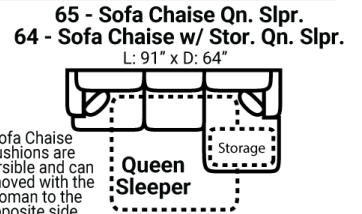

Body 1: All Body Fabric – Contrast 1 : Both Sides of Pillows Including Welt

PIECES

Sofa Height : 35" Seat Height: 21" Seat Depth: 21" Arm Height: 25"

SOFAS

SECTIONALS

OTTOS

\* Available in both Left and Right configurations

CONFIGURATIONS

Dimensions are approximate and subject to change.