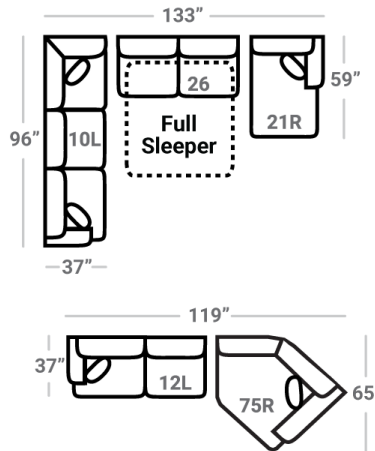

Body 1: All Body Fabric – Contrast 1 : Both Sides of Pillows Including Welt

PIECES

Sofa Height : 35" Seat Height: 21" Seat Depth: 21" Arm Height: 25"

SOFAS

SECTIONALS

OTTOS

\* Available in both Left and Right configurations

CONFIGURATIONS

Dimensions are approximate and subject to change.