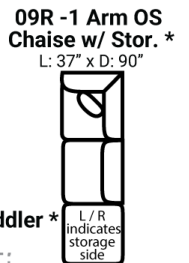

Body 1: All Body Fabric – Contrast 1 : Both Sides of Pillows Including Welt

PIECES

Sofa Height : 35" Seat Height: 21" Seat Depth: 21" Arm Height: 25"

SOFAS

SECTIONALS

OTTOS

* Available in both Left and Right configurations

CONFIGURATIONS

Dimensions are approximate and subject to change.