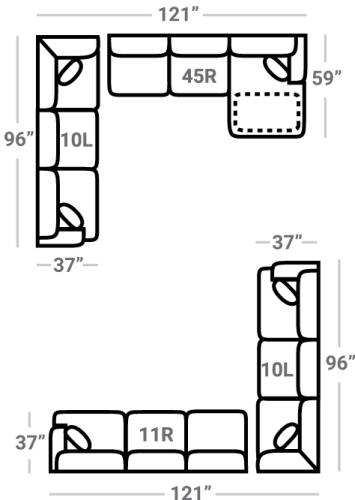

Body 1: All Body Fabric – Contrast 1 : Both Sides of Pillows Including Welt

PIECES

Sofa Height : 35" Seat Height: 21" Seat Depth: 21" Arm Height: 25"

SOFAS

SECTIONALS

OTTOS

\* Available in both Left and Right configurations

CONFIGURATIONS

Dimensions are approximate and subject to change.