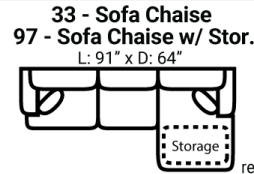

Body 1: All Body Fabric – Contrast 1 : Both Sides of Pillows Including Welt

PIECES

Sofa Height : 35" Seat Height: 21" Seat Depth: 21" Arm Height: 25"

SOFAS

SECTIONALS

OTTOS

\* Available in both Left and Right configurations

CONFIGURATIONS

Dimensions are approximate and subject to change.