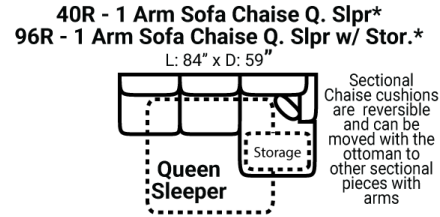

Body 1: All Body Fabric – Contrast 1 : Both Sides of Pillows Including Welt

PIECES

Sofa Height : 35" Seat Height: 21" Seat Depth: 21" Arm Height: 25"

SOFAS

SECTIONALS

OTTOS

\* Available in both Left and Right configurations

CONFIGURATIONS

Dimensions are approximate and subject to change.