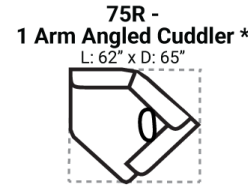

Body 1: All Body Fabric – Contrast 1 : Both Sides of Pillows Including Welt

PIECES

Sofa Height : 35" Seat Height: 21" Seat Depth: 21" Arm Height: 25"

SOFAS

SECTIONALS

OTTOS

\* Available in both Left and Right configurations

CONFIGURATIONS

Dimensions are approximate and subject to change.