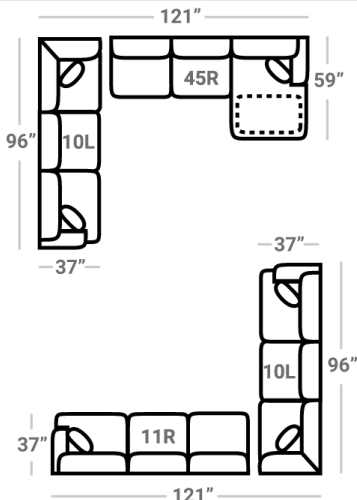

Body 1: All Body Fabric – Contrast 1 : Both Sides of Pillows Including Welt

PIECES

Sofa Height : 35" Seat Height: 21" Seat Depth: 21" Arm Height: 25"

SOFAS

SECTIONALS

OTTOS

* Available in both Left and Right configurations

CONFIGURATIONS

Dimensions are approximate and subject to change.