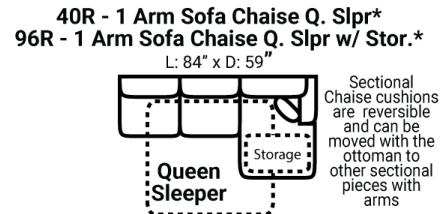

Body 1: All Body Fabric – Contrast 1 : Both Sides of Pillows Including Welt

PIECES

Sofa Height : 35" Seat Height: 21" Seat Depth: 21" Arm Height: 25"

SOFAS

SECTIONALS

OTTOS

* Available in both Left and Right configurations

CONFIGURATIONS

Dimensions are approximate and subject to change.