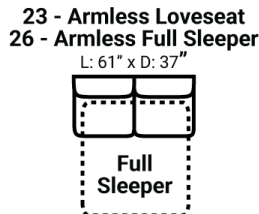

Body 1: All Body Fabric – Contrast 1 : Both Sides of Pillows Including Welt

PIECES

Sofa Height : 35" Seat Height: 21" Seat Depth: 21" Arm Height: 25"

SOFAS

SECTIONALS

OTTOS

* Available in both Left and Right configurations

CONFIGURATIONS

Dimensions are approximate and subject to change.