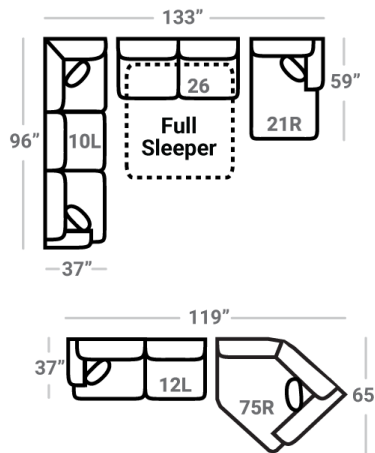

Body 1: All Body Fabric – Contrast 1 : Both Sides of Pillows Including Welt

PIECES

Sofa Height : 35" Seat Height: 21" Seat Depth: 21" Arm Height: 25"

SOFAS

SECTIONALS

OTTOS

* Available in both Left and Right configurations

CONFIGURATIONS

Dimensions are approximate and subject to change.