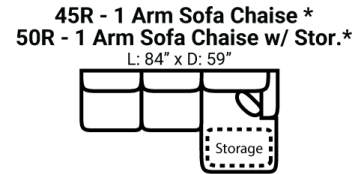

Body 1: All Body Fabric – Contrast 1 : Both Sides of Pillows Including Welt

PIECES

Sofa Height : 35" Seat Height: 21" Seat Depth: 21" Arm Height: 25"

SOFAS

SECTIONALS

OTTOS

\* Available in both Left and Right configurations

CONFIGURATIONS

Dimensions are approximate and subject to change.