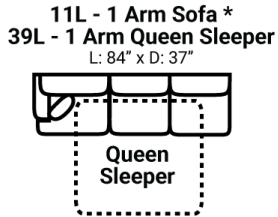

Body 1: All Body Fabric – Contrast 1 : Both Sides of Pillows Including Welt

PIECES

Sofa Height : 35" Seat Height: 21" Seat Depth: 21" Arm Height: 25"

SOFAS

SECTIONALS

OTTOS

\* Available in both Left and Right configurations

CONFIGURATIONS

Dimensions are approximate and subject to change.