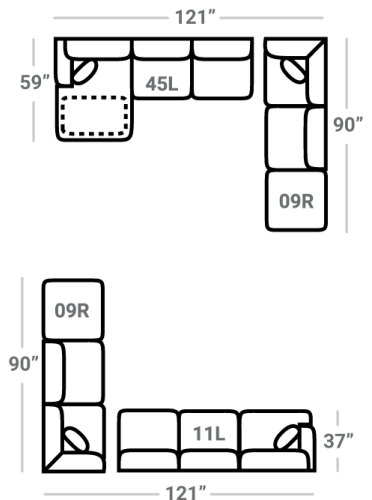

Body 1: All Body Fabric – Contrast 1 : Both Sides of Pillows Including Welt

PIECES

Sofa Height : 35" Seat Height: 21" Seat Depth: 21" Arm Height: 25"

SOFAS

SECTIONALS

OTTOS

\* Available in both Left and Right configurations

CONFIGURATIONS

Dimensions are approximate and subject to change.