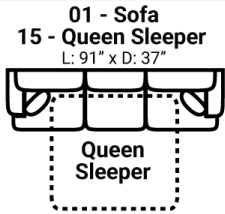

Body 1: All Body Fabric – Contrast 1 : Both Sides of Pillows Including Welt

PIECES

Sofa Height : 35" Seat Height: 21" Seat Depth: 21" Arm Height: 25"

SOFAS

SECTIONALS

OTTOS

\* Available in both Left and Right configurations

CONFIGURATIONS

Dimensions are approximate and subject to change.