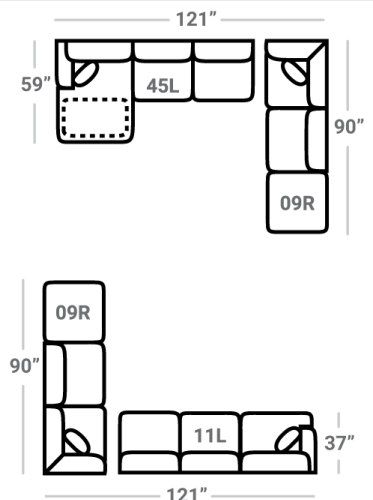

Body 1: All Body Fabric – Contrast 1 : Both Sides of Pillows Including Welt

PIECES

Sofa Height : 35" Seat Height: 21" Seat Depth: 21" Arm Height: 25"

SOFAS

SECTIONALS

OTTOS

* Available in both Left and Right configurations

CONFIGURATIONS

Dimensions are approximate and subject to change.