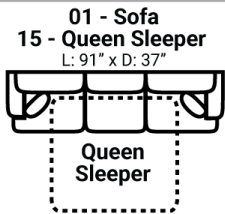

Body 1: All Body Fabric – Contrast 1 : Both Sides of Pillows Including Welt

PIECES

Sofa Height : 35" Seat Height: 21" Seat Depth: 21" Arm Height: 25"

SOFAS

SECTIONALS

OTTOS

* Available in both Left and Right configurations

CONFIGURATIONS

Dimensions are approximate and subject to change.